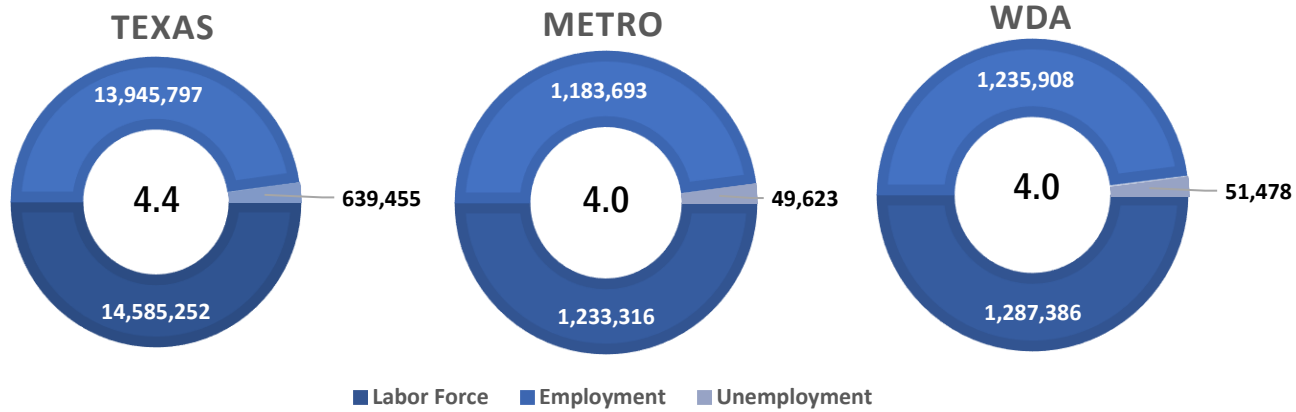

SAN ANTONIO-NEW BRAUNFELS METRO 4.0 UNEMPLOYMENT RATE IS LOWER THAN 4.4 REPORTED FOR THE STATE AND RANKS 3rd AMONG THE LARGE METRO AREAS

7/22/2022

Unemployment rates increased for all counties.