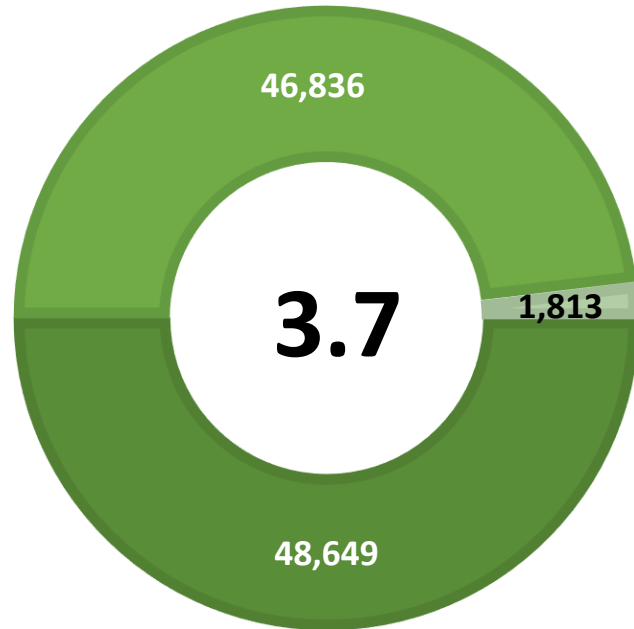

CITY OF NEW BRAUNFELS UNEMPLOYMENT RATE INCREASES TO 3.7 PERCENT

Workforce Solutions Alamo releases June 2022 Jobs Report

Source: Texas Workforce Commission/LMCI/LAUS

The Local Area Unemployment Statistics (LAUS) program produces monthly and annual employment, unemployment, and labor force data for Census regions and divisions, States, counties, metropolitan areas, and many cities.

CITY OF NEW BRAUNFELS

■ Labor Force ■ Employment ■ Unemployment

Highlights

- **3.7% May City Unemployment Rate (Not Seasonally Adjusted)**
- **1,813 people actively looking and available for work**
- **UP from 3.1% in May**
- **LOWER than the 4.0% Unemployment Rate for the San Antonio-New Braunfels Metro Area**
- **LOWER than the 4.4% Unemployment Rate for the State of Texas**
- **City of New Braunfels Unemployment Rate ranked 3rd lowest among the San Antonio-New Braunfels Metro Area cities**

Note: Only the actual/unadjusted series unemployment rate estimates for Texas and the US are comparable to sub-state unemployment rates. Adjusted rates are calculated by smoothing out the changes in unemployment due to the typical seasonal hiring and layoffs. Rates reported are estimates and variations in previously reported rates can occur with BLS readjustments.

Workforce Solutions Alamo is an equal opportunity employer/program. Auxiliary aids and services are available upon request to individuals with disabilities. Texas Relay Numbers: 1-800-735-2989 (TDD) or 1-800-735-2988 (Voice) or 711.