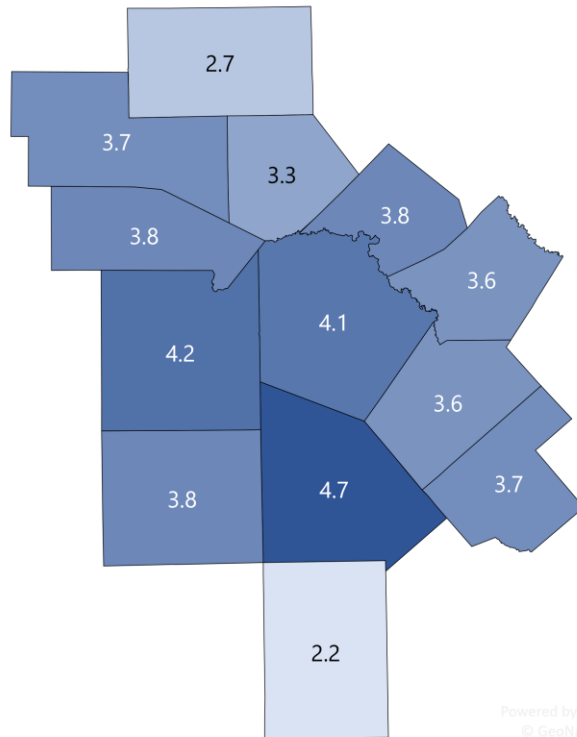

Powered by Bing © GeoNames