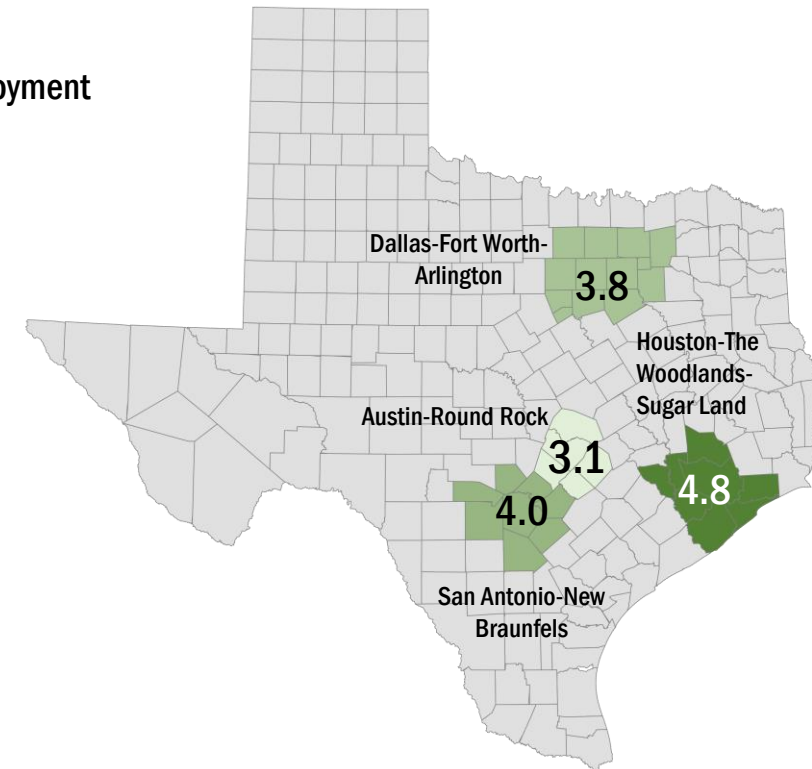

**SAN ANTONIO-NEW BRAUNFELS METRO 4.0 UNEMPLOYMENT RATE IS LOWER THAN 4.4 REPORTED FOR THE STATE AND RANKS 3<sup>rd</sup> AMONG THE LARGE METRO AREAS**

7/22/2022

**Unemployment rates increased for all counties.**

Powered by Bing © GeoNames

**Cibolo has the lowest unemployment amongst area cities.**

Powered by Bing © GeoNames, Microsoft, TomTom

Source: Texas Workforce Commission/LMCI/LAUS

The Local Area Unemployment Statistics (LAUS) program produces monthly and annual employment, unemployment, and labor force data for Census regions and divisions, States, counties, metropolitan areas, and many cities.