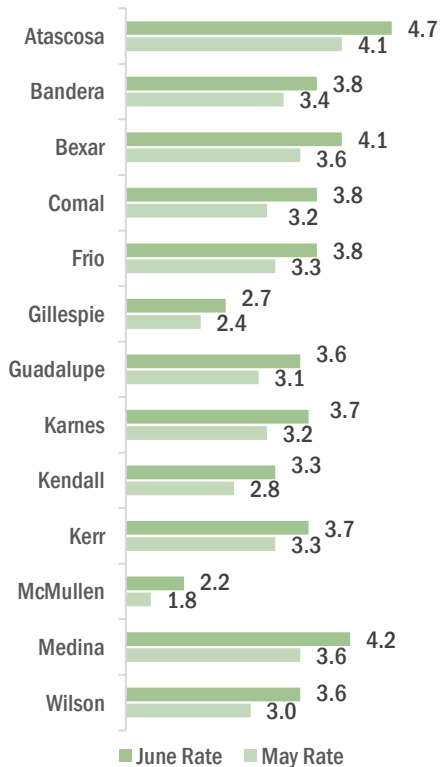

Powered by Bing © GeoNames