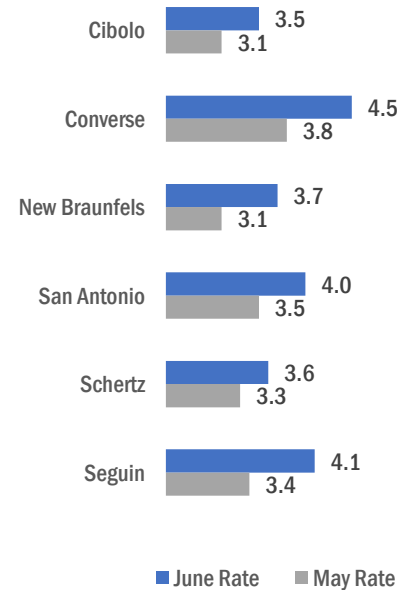

### Highlights

- **3.7% May City Unemployment Rate (Not Seasonally Adjusted)**
- **1,813 people actively looking and available for work**
- **UP from 3.1% in May**
- **LOWER than the 4.0% Unemployment Rate for the San Antonio-New Braunfels Metro Area**
- **LOWER than the 4.4% Unemployment Rate for the State of Texas**
- **City of New Braunfels Unemployment Rate ranked 3<sup>rd</sup> lowest among the San Antonio-New Braunfels Metro Area cities**

**SAN ANTONIO-NEW BRAUNFELS METRO 4.0 UNEMPLOYMENT RATE IS LOWER THAN 4.4 REPORTED FOR THE STATE AND RANKS 3<sup>rd</sup> AMONG THE LARGE METRO AREAS**

7/22/2022

**Unemployment rates increased for all counties.**

Powered by Bing © GeoNames

**Cibolo has the lowest unemployment amongst area cities.**

Powered by Bing © GeoNames, Microsoft, TomTom

Source: Texas Workforce Commission/LMCI/LAUS

The Local Area Unemployment Statistics (LAUS) program produces monthly and annual employment, unemployment, and labor force data for Census regions and divisions, States, counties, metropolitan areas, and many cities.