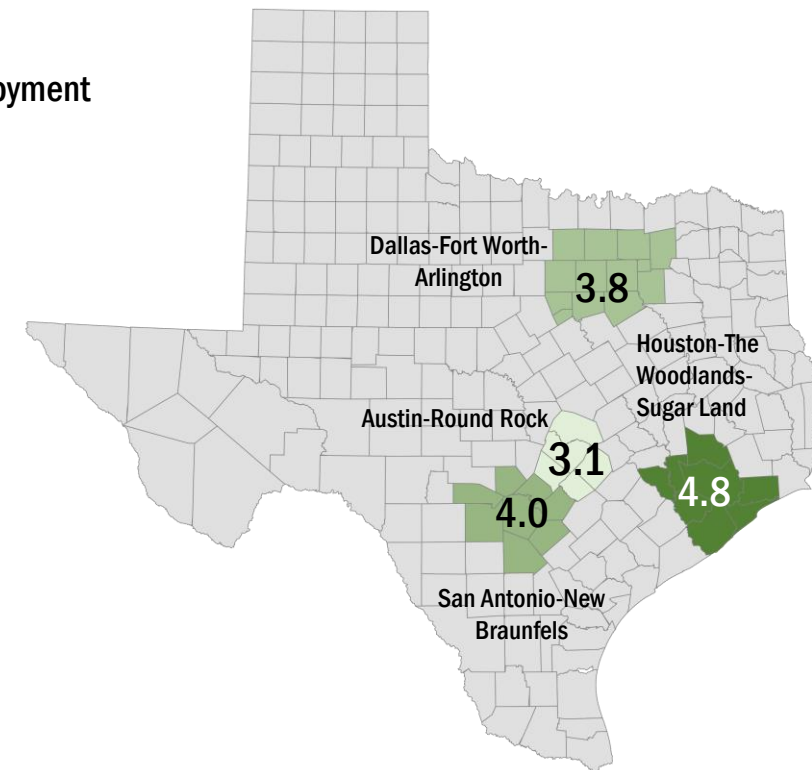

SAN ANTONIO-NEW BRAUNFELS METRO 4.0 UNEMPLOYMENT RATE IS LOWER THAN 4.4 REPORTED FOR THE STATE AND RANKS 3rd AMONG THE LARGE METRO AREAS

7/22/2022

Unemployment rates increased for all counties.

Powered by Bing © GeoNames

Cibolo has the lowest unemployment amongst area cities.

Powered by Bing © GeoNames, Microsoft, TomTom

Source: Texas Workforce Commission/LMCI/LAUS

The Local Area Unemployment Statistics (LAUS) program produces monthly and annual employment, unemployment, and labor force data for Census regions and divisions, States, counties, metropolitan areas, and many cities.