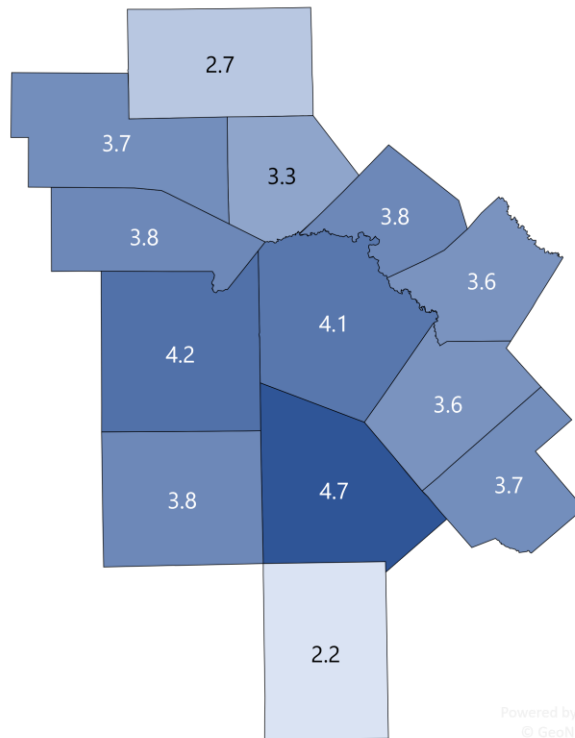

MEDINA TX US

■ Labor Force
 ■ Employment
 ■ Unemployment

Highlights

- **4.2% June County Unemployment Rate (Not Seasonally Adjusted)**
- **931 people actively looking and available for work**
- **UP from 3.6% in May**
- **LOWER than the 4.0% Unemployment Rate for the 13-County WDA Area**
- **LOWER than the 4.4% Unemployment Rate for the State of Texas**
- **MEDINA Unemployment Rate ranked 2nd highest in the 13-County WDA Area**

SAN ANTONIO-NEW BRAUNFELS METRO 4.0 UNEMPLOYMENT RATE IS LOWER THAN 4.4 REPORTED FOR THE STATE AND RANKS 3rd AMONG THE LARGE METRO AREAS

7/22/2022

Unemployment rates increased for all counties.

Powered by Bing © GeoNames