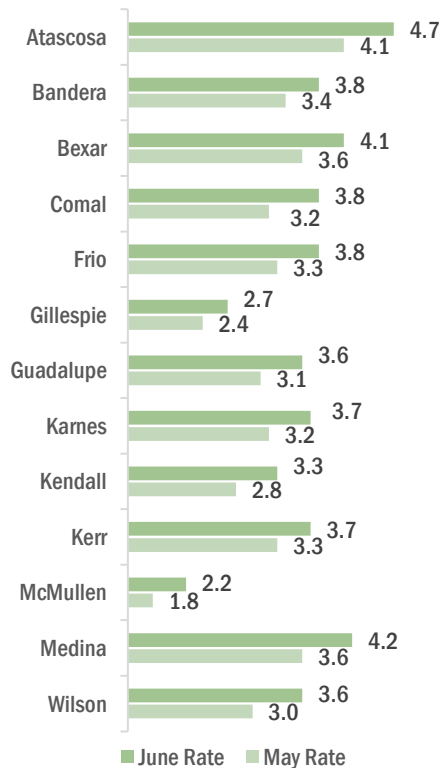

Powered by Bing © GeoNames