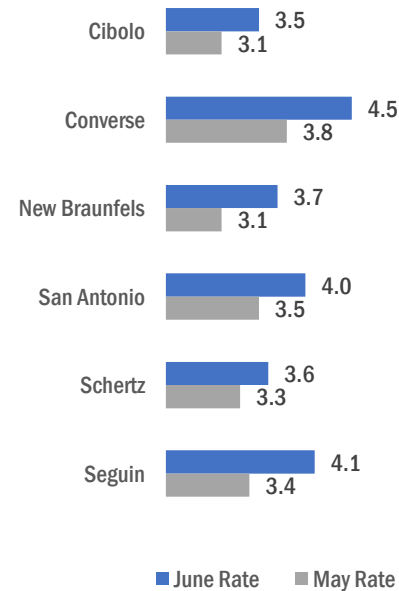

SAN ANTONIO-NEW BRAUNFELS METRO 4.0 UNEMPLOYMENT RATE IS LOWER THAN 4.4 REPORTED FOR THE STATE AND RANKS 3rd AMONG THE LARGE METRO AREAS

7/22/2022

Unemployment rates increased for all counties.

Powered by Bing © GeoNames

Cibolo has the lowest unemployment amongst area cities.

Powered by Bing © GeoNames, Microsoft, TomTom

Source: Texas Workforce Commission/LMCI/LAUS

The Local Area Unemployment Statistics (LAUS) program produces monthly and annual employment, unemployment, and labor force data for Census regions and divisions, States, counties, metropolitan areas, and many cities.