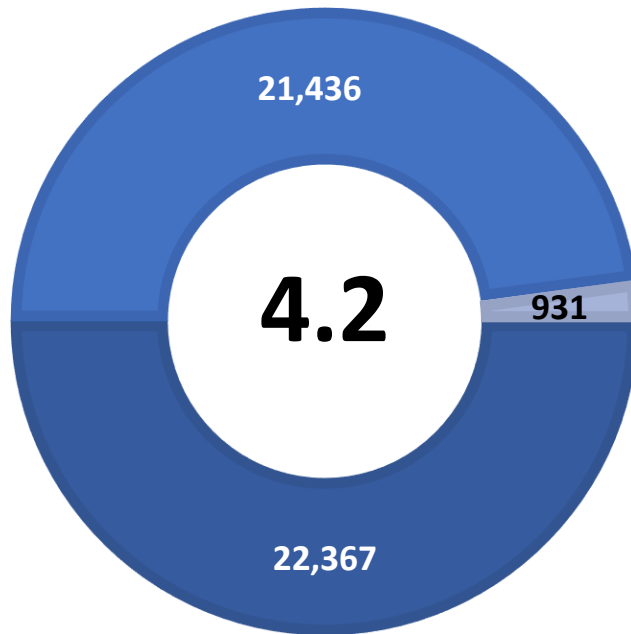

MEDINA COUNTY UNEMPLOYMENT RATE INCREASES TO 4.2 PERCENT

Workforce Solutions Alamo releases June 2022 Jobs Report

Source: Texas Workforce Commission/LMCI/LAUS

The Local Area Unemployment Statistics (LAUS) program produces monthly and annual employment, unemployment, and labor force data for Census regions and divisions, States, counties, metropolitan areas, and many cities.

MEDINA TX US

■ Labor Force
 ■ Employment
 ■ Unemployment

Highlights

- **4.2% June County Unemployment Rate (Not Seasonally Adjusted)**
- **931 people actively looking and available for work**
- **UP from 3.6% in May**
- **LOWER than the 4.0% Unemployment Rate for the 13-County WDA Area**
- **LOWER than the 4.4% Unemployment Rate for the State of Texas**
- **MEDINA Unemployment Rate ranked 2nd highest in the 13-County WDA Area**