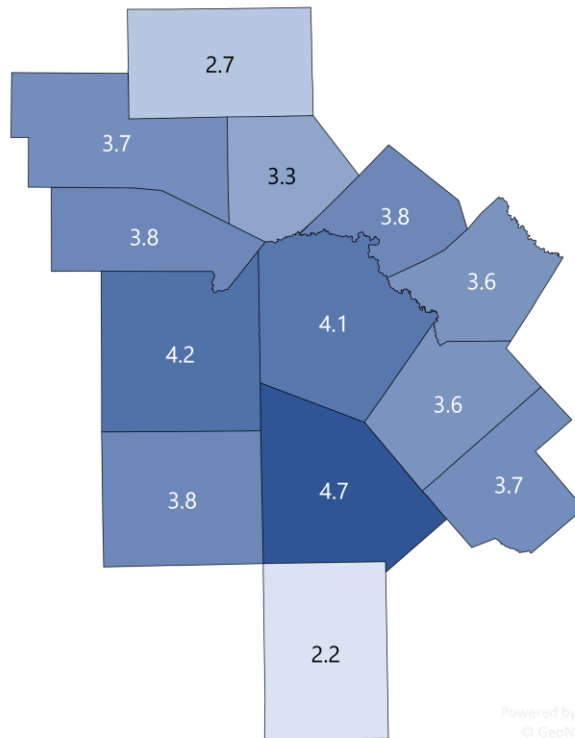

MCMULLEN TX US

■ Labor Force
 ■ Employment
 ■ Unemployment

Highlights

- **2.2% June County Unemployment Rate (Not Seasonally Adjusted)**
- **17 people actively looking and available for work**
- **UP from 1.8% in May**
- **LOWER than the 4.0% Unemployment Rate for the 13-County WDA Area**
- **LOWER than the 4.4% Unemployment Rate for the State of Texas**
- **MCMULLEN Unemployment Rate ranked lowest in the 13-County WDA Area**

SAN ANTONIO-NEW BRAUNFELS METRO 4.0 UNEMPLOYMENT RATE IS LOWER THAN 4.4 REPORTED FOR THE STATE AND RANKS 3rd AMONG THE LARGE METRO AREAS

7/22/2022

Unemployment rates increased for all counties.

Powered by Bing © GeoNames