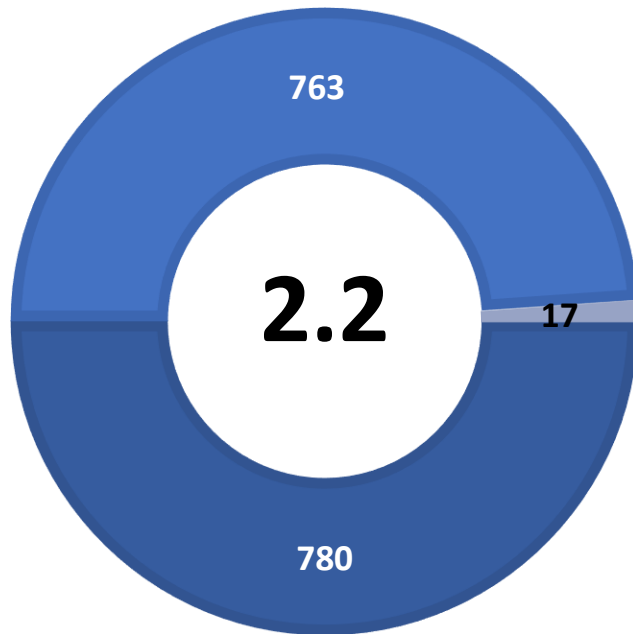

MCMULLEN COUNTY UNEMPLOYMENT RATE INCREASES TO 2.2 PERCENT

Workforce Solutions Alamo releases June 2022 Jobs Report

Source: Texas Workforce Commission/LMCI/LAUS

The Local Area Unemployment Statistics (LAUS) program produces monthly and annual employment, unemployment, and labor force data for Census regions and divisions, States, counties, metropolitan areas, and many cities.

MCMULLEN TX US

■ Labor Force
 ■ Employment
 ■ Unemployment

Highlights

- **2.2% June County Unemployment Rate (Not Seasonally Adjusted)**
- **17 people actively looking and available for work**
- **UP from 1.8% in May**
- **LOWER than the 4.0% Unemployment Rate for the 13-County WDA Area**
- **LOWER than the 4.4% Unemployment Rate for the State of Texas**
- **MCMULLEN Unemployment Rate ranked lowest in the 13-County WDA Area**