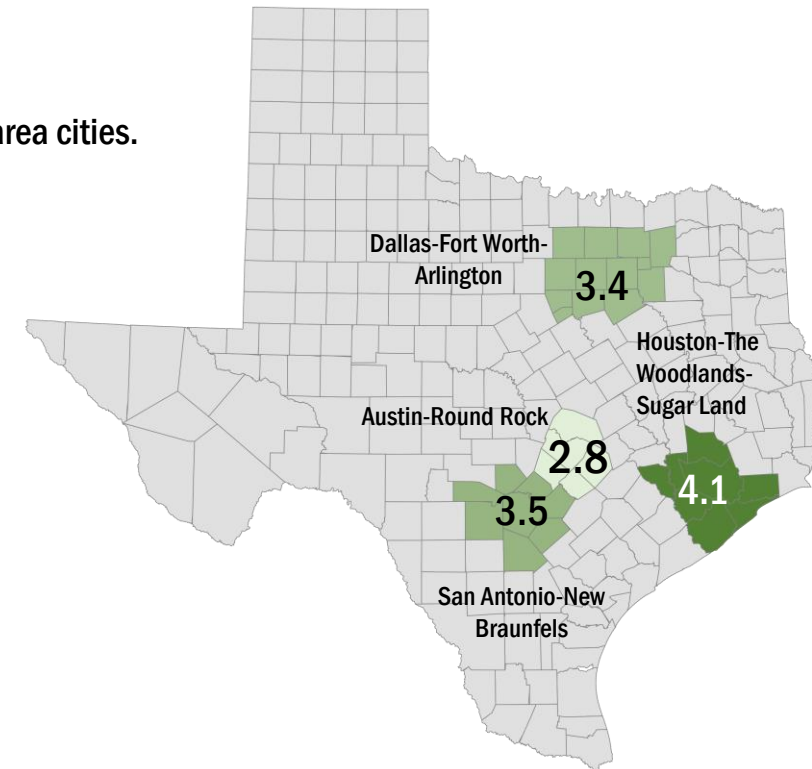

**SAN ANTONIO-NEW BRAUNFELS METRO 3.5 UNEMPLOYMENT RATE IS LOWER THAN 3.8 REPORTED FOR THE STATE AND RANKS 3<sup>rd</sup> LOWEST AMONG THE LARGE METRO AREAS**

11/18/22

Unemployment rates decreased or remained unchanged in October for all counties.

Powered by Bing © GeoNames

New Braunfels has the lowest unemployment rate amongst area cities.

Powered by Bing © GeoNames, Microsoft, TomTom

Source: Texas Workforce Commission/LMCI/LAUS

The Local Area Unemployment Statistics (LAUS) program produces monthly and annual employment, unemployment, and labor force data for Census regions and divisions, States, counties, metropolitan areas, and many cities.