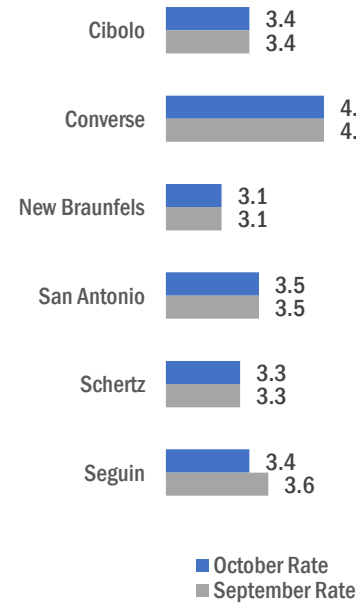

**SAN ANTONIO-NEW BRAUNFELS METRO 3.5 UNEMPLOYMENT RATE IS LOWER THAN 3.8 REPORTED FOR THE STATE AND RANKS 3<sup>rd</sup> LOWEST AMONG THE LARGE METRO AREAS**

11/18/22

Unemployment rates decreased or remained unchanged in October for all counties.

Powered by Bing © GeoNames

New Braunfels has the lowest unemployment rate amongst area cities.

Powered by Bing © GeoNames, Microsoft, TomTom

Source: Texas Workforce Commission/LMCI/LAUS

The Local Area Unemployment Statistics (LAUS) program produces monthly and annual employment, unemployment, and labor force data for Census regions and divisions, States, counties, metropolitan areas, and many cities.