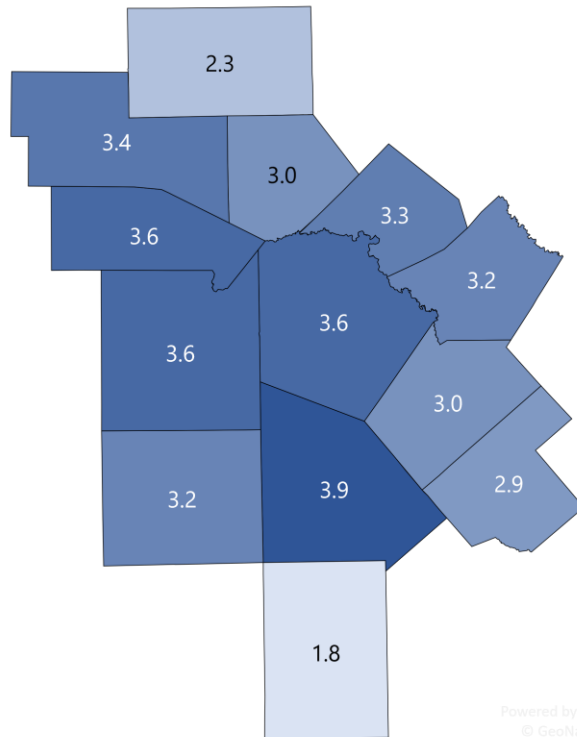

**SAN ANTONIO-NEW BRAUNFELS METRO 3.5 UNEMPLOYMENT RATE IS LOWER THAN 3.8 REPORTED FOR THE STATE AND RANKS 3<sup>rd</sup> LOWEST AMONG THE LARGE METRO AREAS**

11/18/22

Unemployment rates decreased or remained unchanged in October for all counties.

Powered by Bing © GeoNames

New Braunfels has the lowest unemployment rate amongst area cities.

Powered by Bing © GeoNames, Microsoft, TomTom

Source: Texas Workforce Commission/LMCI/LAUS

The Local Area Unemployment Statistics (LAUS) program produces monthly and annual employment, unemployment, and labor force data for Census regions and divisions, States, counties, metropolitan areas, and many cities.