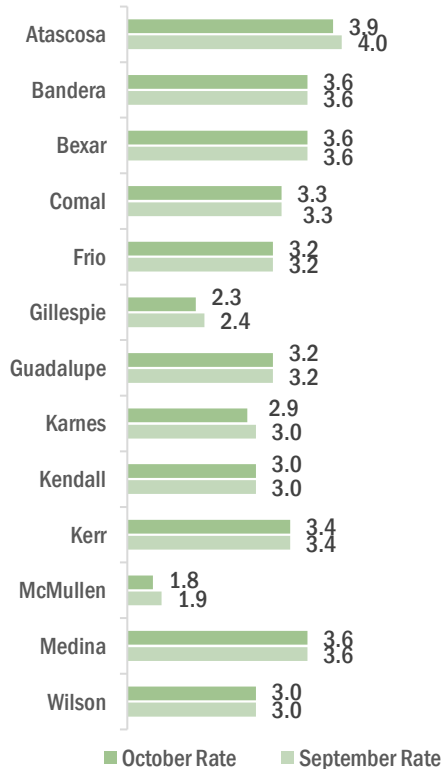

**SAN ANTONIO-NEW BRAUNFELS METRO 3.5 UNEMPLOYMENT RATE IS LOWER THAN 3.8 REPORTED FOR THE STATE AND RANKS 3<sup>rd</sup> LOWEST AMONG THE LARGE METRO AREAS**

11/18/22

Unemployment rates decreased or remained unchanged in October for all counties.

Powered by Bing © GeoNames

New Braunfels has the lowest unemployment rate amongst area cities.

Powered by Bing © GeoNames, Microsoft, TomTom

Source: Texas Workforce Commission/LMCI/LAUS

The Local Area Unemployment Statistics (LAUS) program produces monthly and annual employment, unemployment, and labor force data for Census regions and divisions, States, counties, metropolitan areas, and many cities.