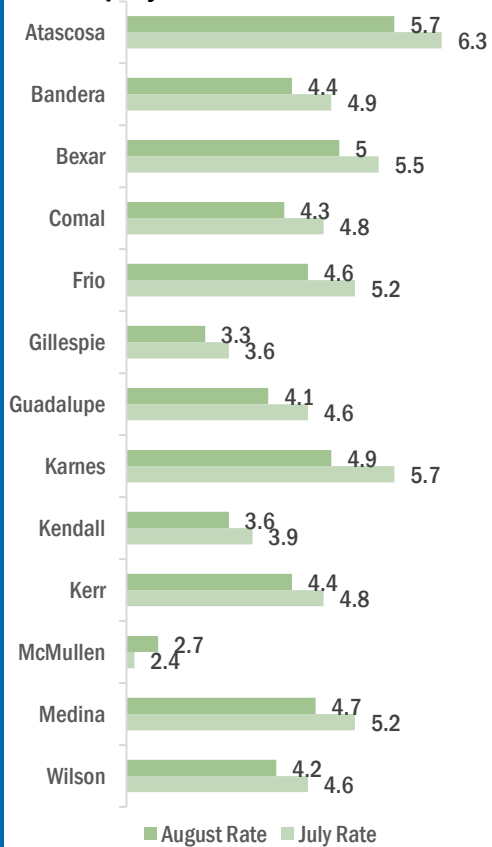

MEDINA TX US

■ Labor Force
 ■ Employment
 ■ Unemployment

Highlights

- **4.7% AUGUST County Unemployment Rate (Not Seasonally Adjusted)**
- **1,049 people actively looking and available for work**
- **DOWN from 5.2% in JULY**
- **LOWER than the 4.8% Unemployment Rate for the 13-County WDA Area**
- **LOWER than the 5.3% Unemployment Rate for the State of Texas**
- **MEDINA Unemployment Rate ranked 4th highest in the 13-County WDA Area**

Note: Only the actual/unadjusted series unemployment rate estimates for Texas and the US are comparable to sub-state unemployment rates. Adjusted rates are calculated by smoothing out the changes in unemployment due to the typical seasonal hiring and layoffs. Rates reported are estimates and variations in previously reported rates can occur with BLS readjustments.

Workforce Solutions Alamo is an equal opportunity employer/program. Auxiliary aids and services are available upon request to individuals with disabilities. Texas Relay Numbers: 1-800-735-2989 (TDD) or 1-800-735-2988 (Voice) or 711.

SAN ANTONIO-NEW BRAUNFELS METRO 4.8 UNEMPLOYMENT RATE IS LOWER THAN 5.3 REPORTED FOR THE STATE AND RANKS 3rd AMONG THE LARGE METRO AREAS

09/17/2021

Unemployment rates decreased for most counties except for McMullen.