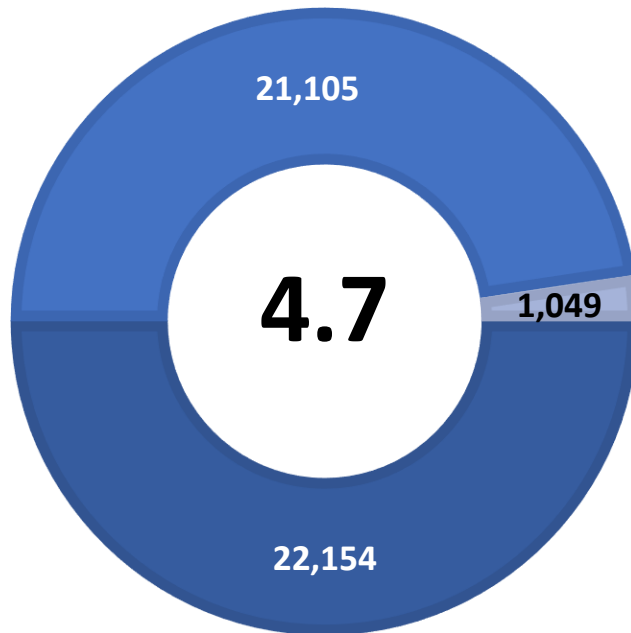

MEDINA COUNTY UNEMPLOYMENT RATE DECREASES TO 4.7 PERCENT

Workforce Solutions Alamo releases August 2021 Jobs Report

Source: Texas Workforce Commission/LMCI/LAUS

The Local Area Unemployment Statistics (LAUS) program produces monthly and annual employment, unemployment, and labor force data for Census regions and divisions, States, counties, metropolitan areas, and many cities.

MEDINA TX US

■ Labor Force
 ■ Employment
 ■ Unemployment

Highlights

- **4.7% AUGUST County Unemployment Rate (Not Seasonally Adjusted)**
- **1,049 people actively looking and available for work**
- **DOWN from 5.2% in JULY**
- **LOWER than the 4.8% Unemployment Rate for the 13-County WDA Area**
- **LOWER than the 5.3% Unemployment Rate for the State of Texas**
- **MEDINA Unemployment Rate ranked 4th highest in the 13-County WDA Area**