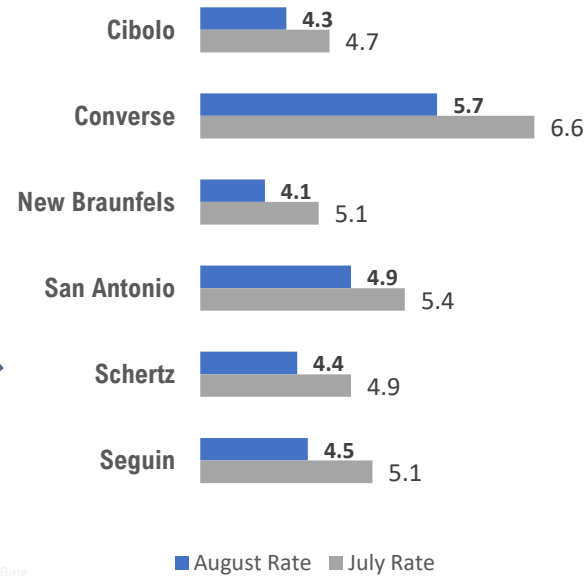

Note: Only the actual/unadjusted series unemployment rate estimates for Texas and the US are comparable to sub-state unemployment rates. Adjusted rates are calculated by smoothing out the changes in unemployment due to the typical seasonal hiring and layoffs. Rates reported are estimates and variations in previously reported rates can occur with BLS readjustments.

Workforce Solutions Alamo is an equal opportunity employer/program. Auxiliary aids and services are available upon request to individuals with disabilities. Texas Relay Numbers: 1-800-735-2989 (TDD) or 1-800-735-2988 (Voice) or 711.

SAN ANTONIO-NEW BRAUNFELS METRO 4.8 UNEMPLOYMENT RATE IS LOWER THAN 5.3 REPORTED FOR THE STATE AND RANKS 3rd AMONG THE LARGE METRO AREAS

09/17/2021

Unemployment rates decreased for most counties except for McMullen.

New Braunfels has the lowest unemployment amongst area cities.

Source: Texas Workforce Commission/LMCI/LAUS

The **Local Area Unemployment Statistics (LAUS)** program produces monthly and annual employment, unemployment, and labor force data for Census regions and divisions, States, counties, metropolitan areas, and many cities.