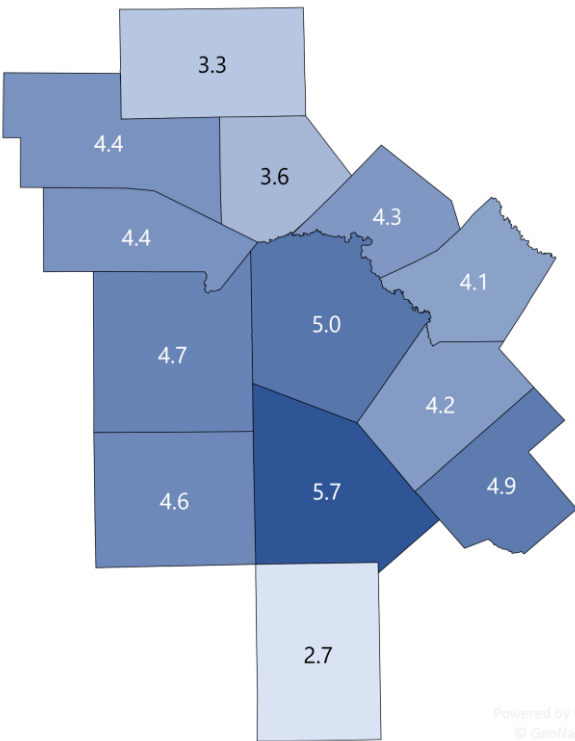

MEDINA TX US

■ Labor Force
 ■ Employment
 ■ Unemployment

Highlights

- **4.7% AUGUST County Unemployment Rate (Not Seasonally Adjusted)**
- **1,049 people actively looking and available for work**
- **DOWN from 5.2% in JULY**
- **LOWER than the 4.8% Unemployment Rate for the 13-County WDA Area**
- **LOWER than the 5.3% Unemployment Rate for the State of Texas**
- **MEDINA Unemployment Rate ranked 4th highest in the 13-County WDA Area**

SAN ANTONIO-NEW BRAUNFELS METRO 4.8 UNEMPLOYMENT RATE IS LOWER THAN 5.3 REPORTED FOR THE STATE AND RANKS 3rd AMONG THE LARGE METRO AREAS

09/17/2021

Unemployment rates decreased for most counties except for McMullen.

New Braunfels has the lowest unemployment amongst area cities.

Source: Texas Workforce Commission/LMCI/LAUS

The **Local Area Unemployment Statistics (LAUS)** program produces monthly and annual employment, unemployment, and labor force data for Census regions and divisions, States, counties, metropolitan areas, and many cities.