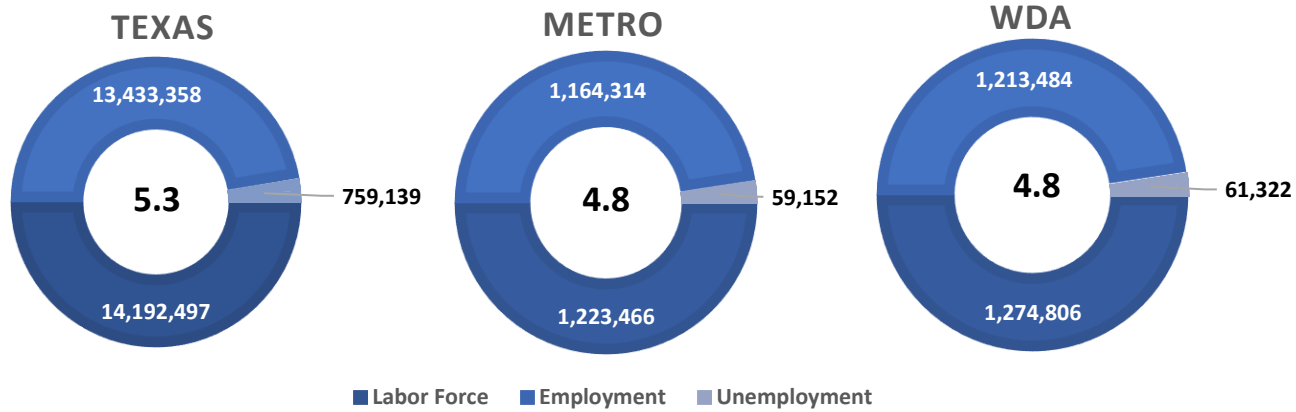

SAN ANTONIO-NEW BRAUNFELS METRO 4.8 UNEMPLOYMENT RATE IS LOWER THAN 5.3 REPORTED FOR THE STATE AND RANKS 3rd AMONG THE LARGE METRO AREAS

09/17/2021