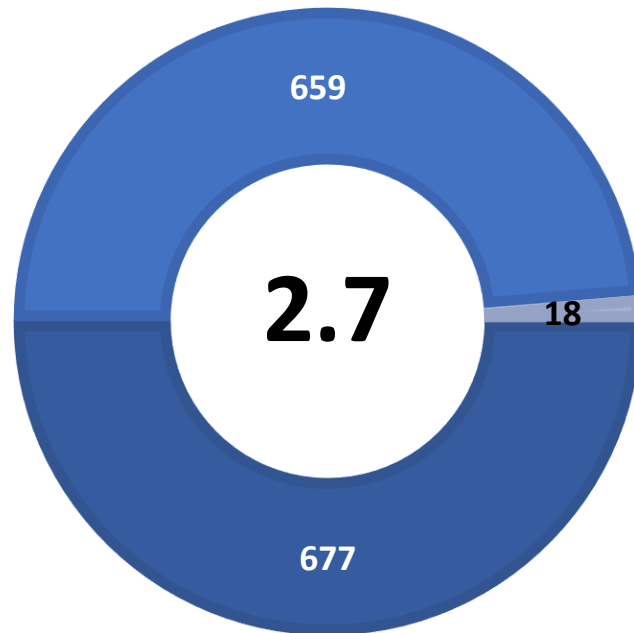

MCMULLEN COUNTY UNEMPLOYMENT RATE INCREASES TO 2.7 PERCENT

Workforce Solutions Alamo releases August 2021 Jobs Report

Source: Texas Workforce Commission/LMCI/LAUS

The Local Area Unemployment Statistics (LAUS) program produces monthly and annual employment, unemployment, and labor force data for Census regions and divisions, States, counties, metropolitan areas, and many cities.

MCMULLEN TX US

■ Labor Force
■ Employment
■ Unemployment

Highlights

- **2.7% AUGUST County Unemployment Rate (Not Seasonally Adjusted)**
- **18 people actively looking and available for work**
- **UP from 2.4% in JULY**
- **LOWER than the 4.8% Unemployment Rate for the 13-County WDA Area**
- **LOWER than the 5.3% Unemployment Rate for the State of Texas**
- **MCMULLEN Unemployment Rate ranked lowest in the 13-County WDA Area**

Note: Only the actual/unadjusted series unemployment rate estimates for Texas and the US are comparable to sub-state unemployment rates. Adjusted rates are calculated by smoothing out the changes in unemployment due to the typical seasonal hiring and layoffs. Rates reported are estimates and variations in previously reported rates can occur with BLS readjustments.

Workforce Solutions Alamo is an equal opportunity employer/program. Auxiliary aids and services are available upon request to individuals with disabilities. Texas Relay Numbers: 1-800-735-2989 (TDD) or 1-800-735-2988 (Voice) or 711.