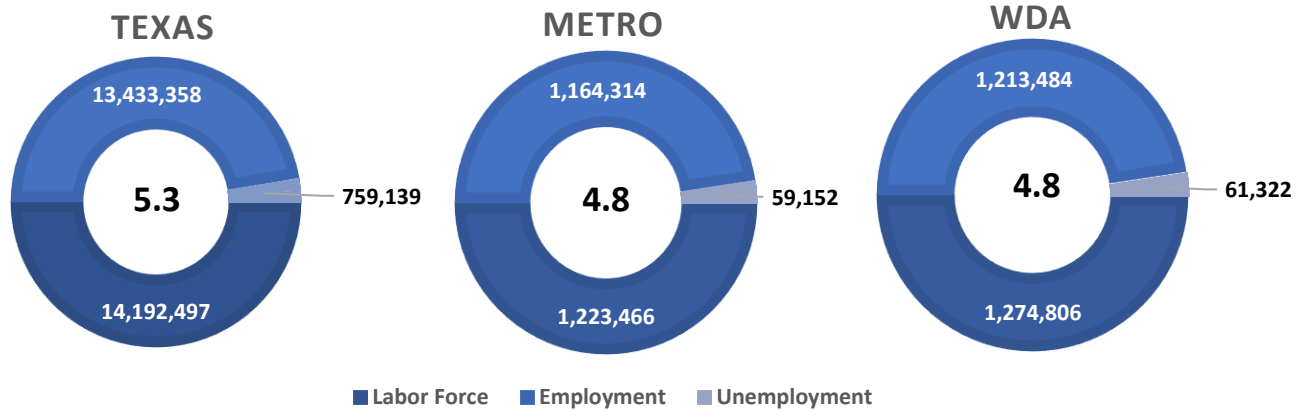

SAN ANTONIO-NEW BRAUNFELS METRO 4.8 UNEMPLOYMENT RATE IS LOWER THAN 5.3 REPORTED FOR THE STATE AND RANKS 3rd AMONG THE LARGE METRO AREAS

09/17/2021