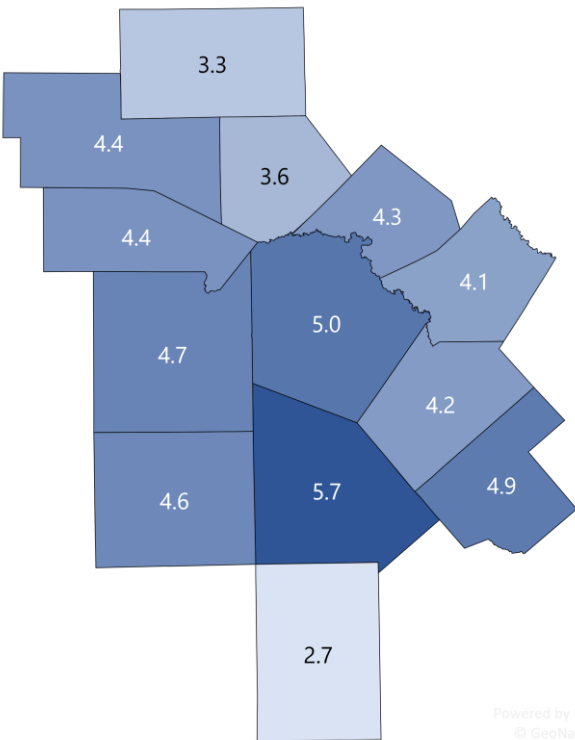

### Highlights

- **2.7% AUGUST County Unemployment Rate (Not Seasonally Adjusted)**
- **18 people actively looking and available for work**
- **UP from 2.4% in JULY**
- **LOWER than the 4.8% Unemployment Rate for the 13-County WDA Area**
- **LOWER than the 5.3% Unemployment Rate for the State of Texas**
- **MCMULLEN Unemployment Rate ranked lowest in the 13-County WDA Area**

**SAN ANTONIO-NEW BRAUNFELS METRO 4.8 UNEMPLOYMENT RATE IS LOWER THAN 5.3 REPORTED FOR THE STATE AND RANKS 3<sup>rd</sup> AMONG THE LARGE METRO AREAS**

09/17/2021

**Unemployment rates decreased for most counties except for McMullen.**