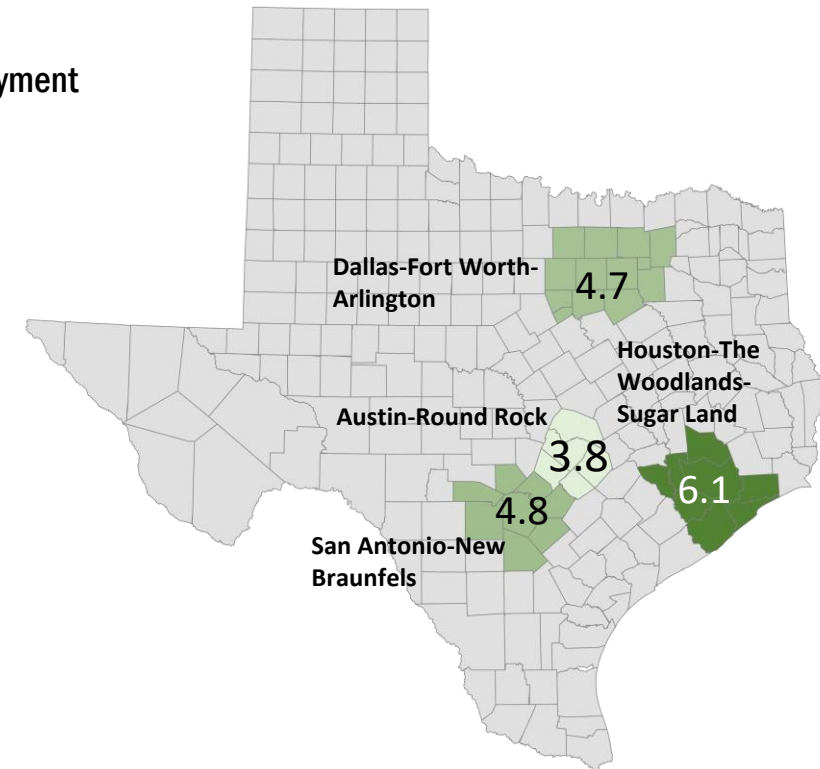

*Workforce Solutions Alamo is an equal opportunity employer/program. Auxiliary aids and services are available upon request to individuals with disabilities. Texas Relay Numbers: 1-800-735-2989 (TDD) or 1-800-735-2988 (Voice) or 711.*

**SAN ANTONIO-NEW BRAUNFELS METRO 4.8 UNEMPLOYMENT RATE IS LOWER THAN 5.3 REPORTED FOR THE STATE AND RANKS 3<sup>rd</sup> AMONG THE LARGE METRO AREAS**

09/17/2021

**Unemployment rates decreased for most counties except for McMullen.**

**New Braunfels has the lowest unemployment amongst area cities.**

Source: Texas Workforce Commission/LMCI/LAUS

The **Local Area Unemployment Statistics (LAUS)** program produces monthly and annual employment, unemployment, and labor force data for Census regions and divisions, States, counties, metropolitan areas, and many cities.