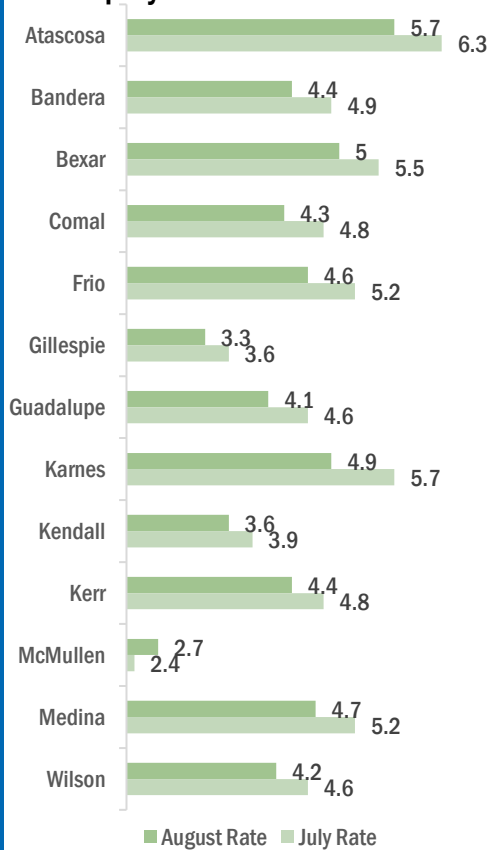

### Highlights

- **2.7% AUGUST County Unemployment Rate (Not Seasonally Adjusted)**
- **18 people actively looking and available for work**
- **UP from 2.4% in JULY**
- **LOWER than the 4.8% Unemployment Rate for the 13-County WDA Area**
- **LOWER than the 5.3% Unemployment Rate for the State of Texas**
- **MCMULLEN Unemployment Rate ranked lowest in the 13-County WDA Area**

*Note: Only the actual/unadjusted series unemployment rate estimates for Texas and the US are comparable to sub-state unemployment rates. Adjusted rates are calculated by smoothing out the changes in unemployment due to the typical seasonal hiring and layoffs. Rates reported are estimates and variations in previously reported rates can occur with BLS readjustments.*

*Workforce Solutions Alamo is an equal opportunity employer/program. Auxiliary aids and services are available upon request to individuals with disabilities. Texas Relay Numbers: 1-800-735-2989 (TDD) or 1-800-735-2988 (Voice) or 711.*

**SAN ANTONIO-NEW BRAUNFELS METRO 4.8 UNEMPLOYMENT RATE IS LOWER THAN 5.3 REPORTED FOR THE STATE AND RANKS 3<sup>rd</sup> AMONG THE LARGE METRO AREAS**

09/17/2021

**Unemployment rates decreased for most counties except for McMullen.**