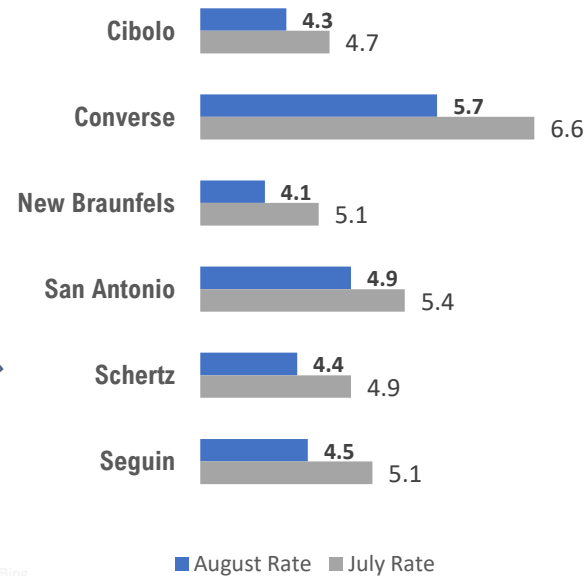

New Braunfels has the lowest unemployment amongst area cities.

Source: Texas Workforce Commission/LMCI/LAUS

The **Local Area Unemployment Statistics (LAUS)** program produces monthly and annual employment, unemployment, and labor force data for Census regions and divisions, States, counties, metropolitan areas, and many cities.

Powered by Bing © GeoNames, Microsoft, TomTom