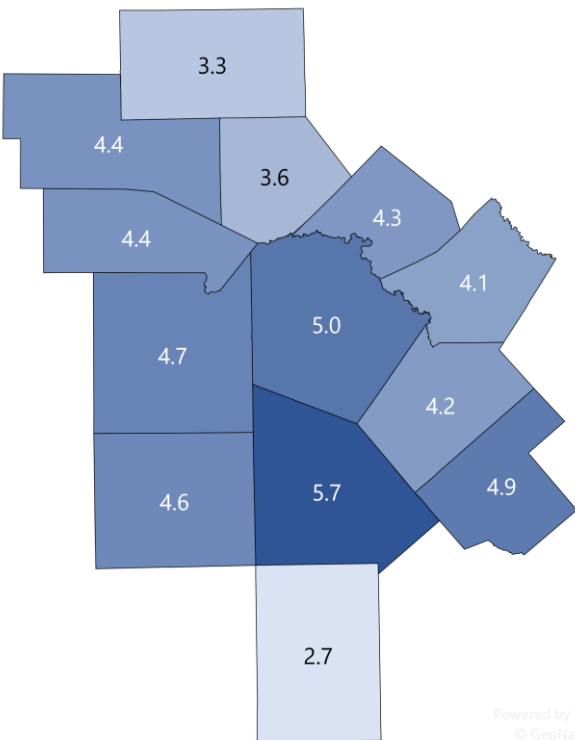

KERR TX US

■ Labor Force
 ■ Employment
 ■ Unemployment

Highlights

- **4.4% AUGUST County Unemployment Rate (Not Seasonally Adjusted)**
- **955 people actively looking and available for work**
- **DOWN from 4.8% in JULY**
- **LOWER than the 4.8% Unemployment Rate for the 13-County WDA Area**
- **LOWER than the 5.3% Unemployment Rate for the State of Texas**
- **KERR Unemployment Rate ranked 6th highest in the 13-County WDA Area**

SAN ANTONIO-NEW BRAUNFELS METRO 4.8 UNEMPLOYMENT RATE IS LOWER THAN 5.3 REPORTED FOR THE STATE AND RANKS 3rd AMONG THE LARGE METRO AREAS

09/17/2021

Unemployment rates decreased for most counties except for McMullen.

New Braunfels has the lowest unemployment amongst area cities.

Source: Texas Workforce Commission/LMCI/LAUS

The **Local Area Unemployment Statistics (LAUS)** program produces monthly and annual employment, unemployment, and labor force data for Census regions and divisions, States, counties, metropolitan areas, and many cities.