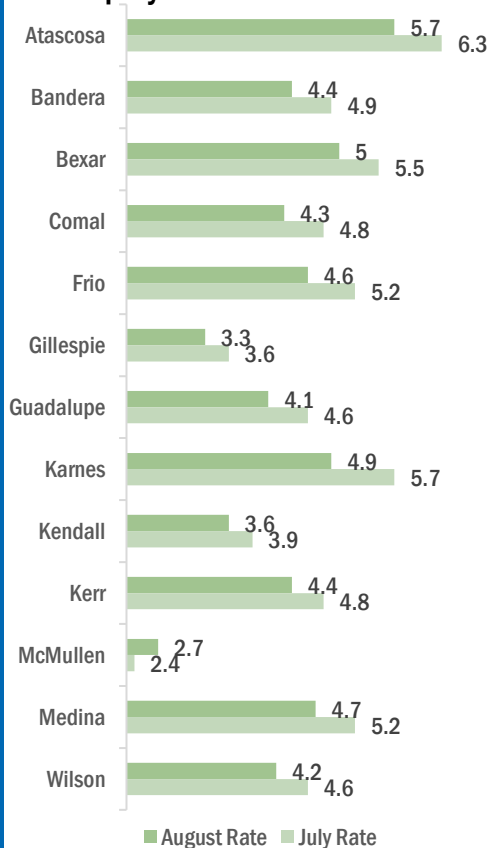

KERR COUNTY UNEMPLOYMENT RATE DECREASES TO 4.4 PERCENT

Workforce Solutions Alamo releases August 2021 Jobs Report

Source: Texas Workforce Commission/LMCI/LAUS

The Local Area Unemployment Statistics (LAUS) program produces monthly and annual employment, unemployment, and labor force data for Census regions and divisions, States, counties, metropolitan areas, and many cities.

KERR TX US

■ Labor Force
 ■ Employment
 ■ Unemployment

Highlights

- **4.4% AUGUST County Unemployment Rate (Not Seasonally Adjusted)**
- **955 people actively looking and available for work**
- **DOWN from 4.8% in JULY**
- **LOWER than the 4.8% Unemployment Rate for the 13-County WDA Area**
- **LOWER than the 5.3% Unemployment Rate for the State of Texas**
- **KERR Unemployment Rate ranked 6th highest in the 13-County WDA Area**

Note: Only the actual/unadjusted series unemployment rate estimates for Texas and the US are comparable to sub-state unemployment rates. Adjusted rates are calculated by smoothing out the changes in unemployment due to the typical seasonal hiring and layoffs. Rates reported are estimates and variations in previously reported rates can occur with BLS readjustments.

SAN ANTONIO-NEW BRAUNFELS METRO 4.8 UNEMPLOYMENT RATE IS LOWER THAN 5.3 REPORTED FOR THE STATE AND RANKS 3rd AMONG THE LARGE METRO AREAS

09/17/2021

Unemployment rates decreased for most counties except for McMullen.