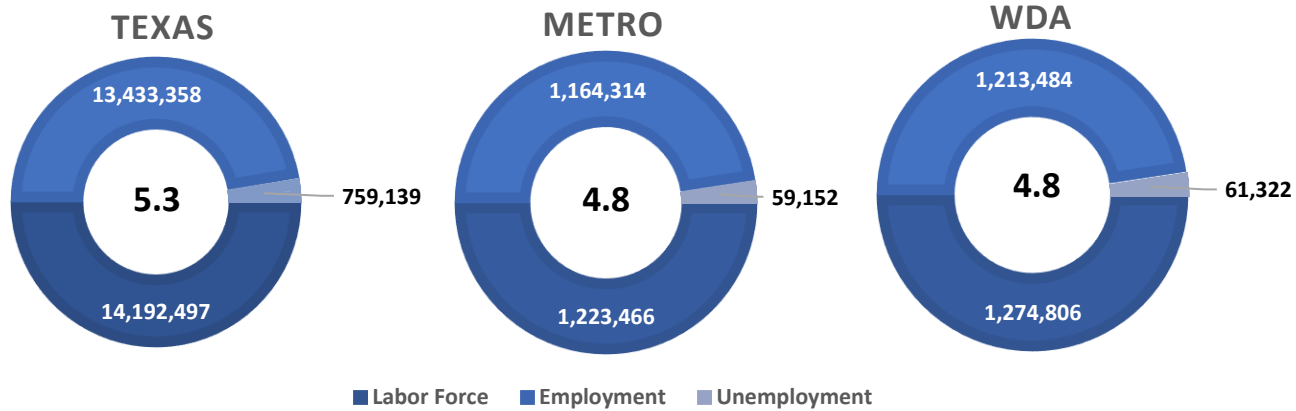

SAN ANTONIO-NEW BRAUNFELS METRO 4.8 UNEMPLOYMENT RATE IS LOWER THAN 5.3 REPORTED FOR THE STATE AND RANKS 3rd AMONG THE LARGE METRO AREAS

09/17/2021