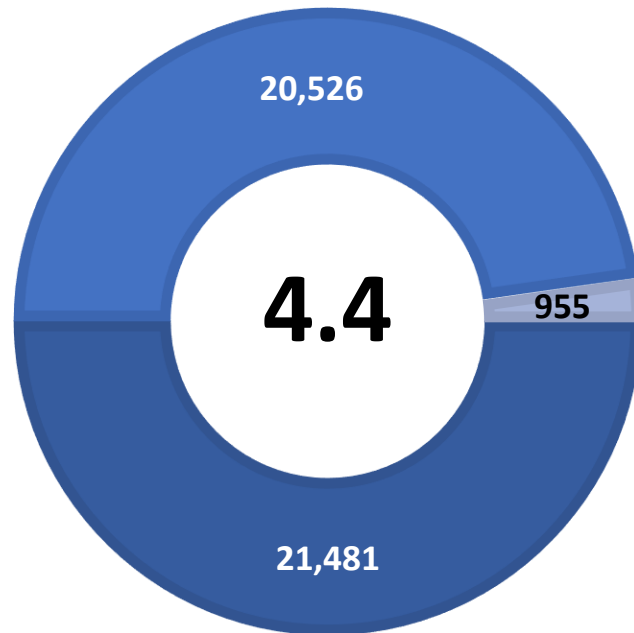

KERR COUNTY UNEMPLOYMENT RATE DECREASES TO 4.4 PERCENT

Workforce Solutions Alamo releases August 2021 Jobs Report

Source: Texas Workforce Commission/LMCI/LAUS

The Local Area Unemployment Statistics (LAUS) program produces monthly and annual employment, unemployment, and labor force data for Census regions and divisions, States, counties, metropolitan areas, and many cities.

KERR TX US

■ Labor Force
 ■ Employment
 ■ Unemployment

Highlights

- **4.4% AUGUST County Unemployment Rate (Not Seasonally Adjusted)**
- **955 people actively looking and available for work**
- **DOWN from 4.8% in JULY**
- **LOWER than the 4.8% Unemployment Rate for the 13-County WDA Area**
- **LOWER than the 5.3% Unemployment Rate for the State of Texas**
- **KERR Unemployment Rate ranked 6th highest in the 13-County WDA Area**