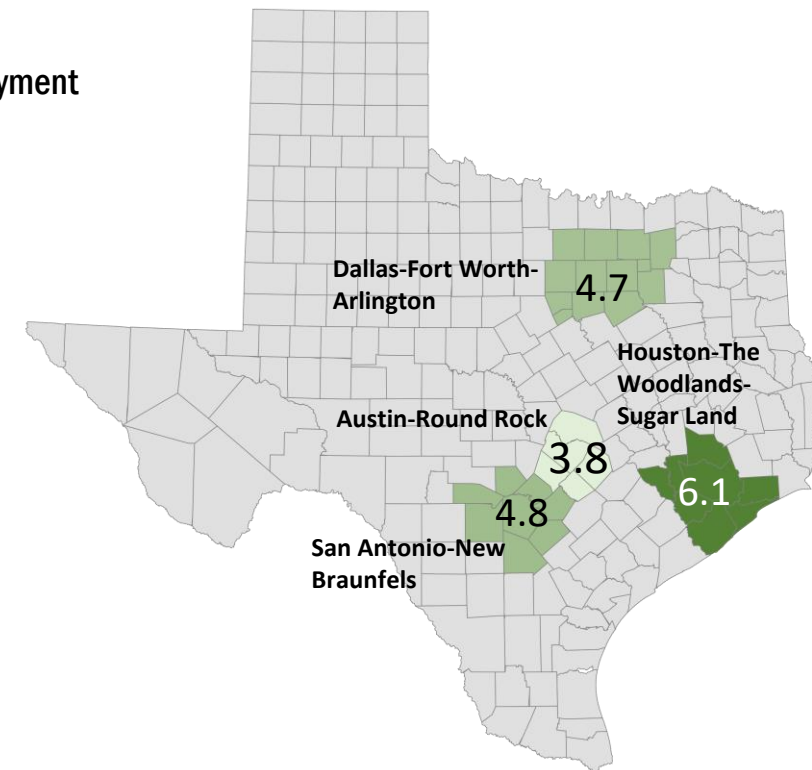

Workforce Solutions Alamo is an equal opportunity employer/program. Auxiliary aids and services are available upon request to individuals with disabilities. Texas Relay Numbers: 1-800-735-2989 (TDD) or 1-800-735-2988 (Voice) or 711.

SAN ANTONIO-NEW BRAUNFELS METRO 4.8 UNEMPLOYMENT RATE IS LOWER THAN 5.3 REPORTED FOR THE STATE AND RANKS 3rd AMONG THE LARGE METRO AREAS

09/17/2021

Unemployment rates decreased for most counties except for McMullen.

New Braunfels has the lowest unemployment amongst area cities.

Source: Texas Workforce Commission/LMCI/LAUS

The **Local Area Unemployment Statistics (LAUS)** program produces monthly and annual employment, unemployment, and labor force data for Census regions and divisions, States, counties, metropolitan areas, and many cities.