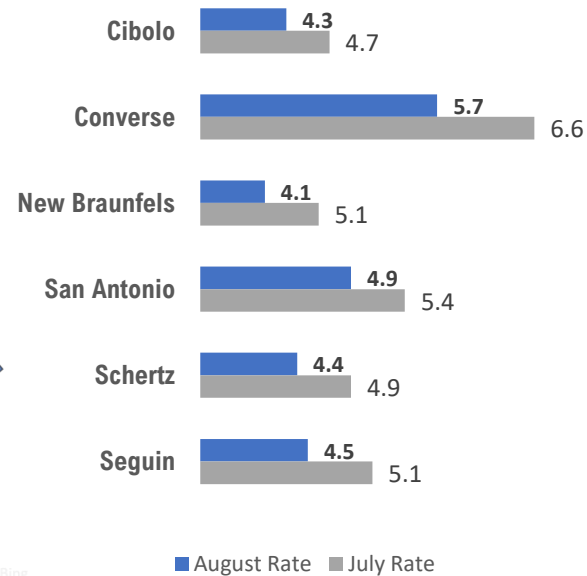

KERR TX US

■ Labor Force
 ■ Employment
 ■ Unemployment

Highlights

- **4.4% AUGUST County Unemployment Rate (Not Seasonally Adjusted)**
- **955 people actively looking and available for work**
- **DOWN from 4.8% in JULY**
- **LOWER than the 4.8% Unemployment Rate for the 13-County WDA Area**
- **LOWER than the 5.3% Unemployment Rate for the State of Texas**
- **KERR Unemployment Rate ranked 6th highest in the 13-County WDA Area**

Workforce Solutions Alamo is an equal opportunity employer/program. Auxiliary aids and services are available upon request to individuals with disabilities. Texas Relay Numbers: 1-800-735-2989 (TDD) or 1-800-735-2988 (Voice) or 711.

SAN ANTONIO-NEW BRAUNFELS METRO 4.8 UNEMPLOYMENT RATE IS LOWER THAN 5.3 REPORTED FOR THE STATE AND RANKS 3rd AMONG THE LARGE METRO AREAS

09/17/2021

Unemployment rates decreased for most counties except for McMullen.

New Braunfels has the lowest unemployment amongst area cities.

Source: Texas Workforce Commission/LMCI/LAUS

The **Local Area Unemployment Statistics (LAUS)** program produces monthly and annual employment, unemployment, and labor force data for Census regions and divisions, States, counties, metropolitan areas, and many cities.