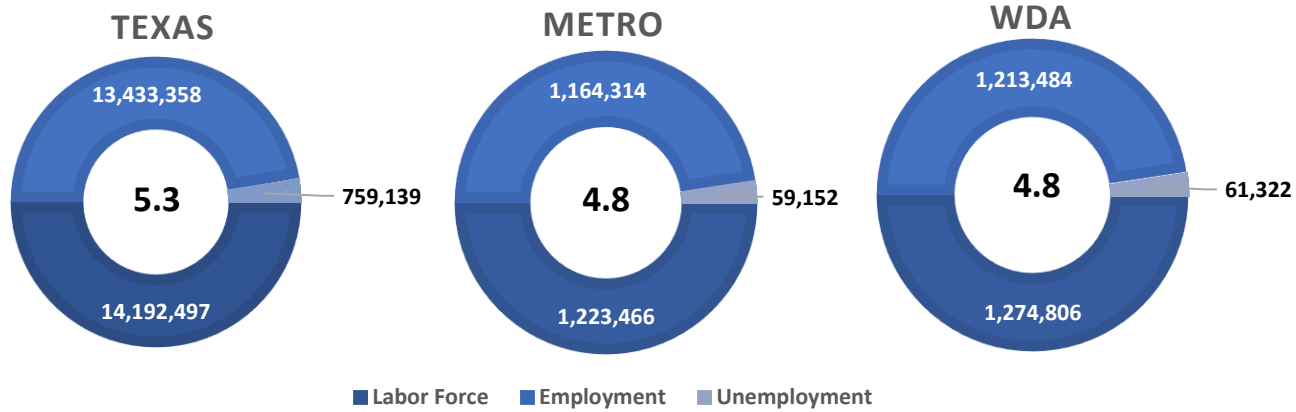

SAN ANTONIO-NEW BRAUNFELS METRO 4.8 UNEMPLOYMENT RATE IS LOWER THAN 5.3 REPORTED FOR THE STATE AND RANKS 3rd AMONG THE LARGE METRO AREAS

09/17/2021