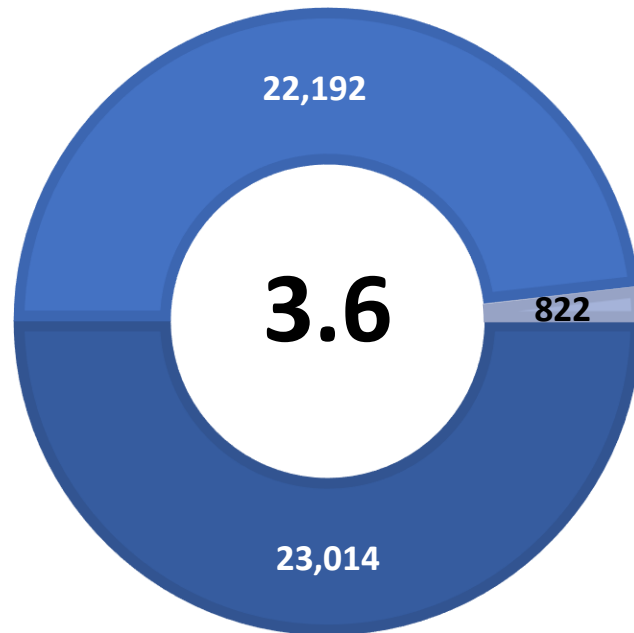

KENDALL COUNTY UNEMPLOYMENT RATE DECREASES TO 3.6 PERCENT

Workforce Solutions Alamo releases August 2021 Jobs Report

Source: Texas Workforce Commission/LMCI/LAUS

The Local Area Unemployment Statistics (LAUS) program produces monthly and annual employment, unemployment, and labor force data for Census regions and divisions, States, counties, metropolitan areas, and many cities.

KENDALL TX US

■ Labor Force ■ Employment ■ Unemployment

Highlights

- **3.6% AUGUST County Unemployment Rate (Not Seasonally Adjusted)**
- **822 people actively looking and available for work**
- **DOWN from 3.9% in JULY**
- **LOWER than the 4.8% Unemployment Rate for the 13-County WDA Area**
- **LOWER than the 5.3% Unemployment Rate for the State of Texas**
- **KENDALL Unemployment Rate ranked 3rd lowest in the 13-County WDA Area**