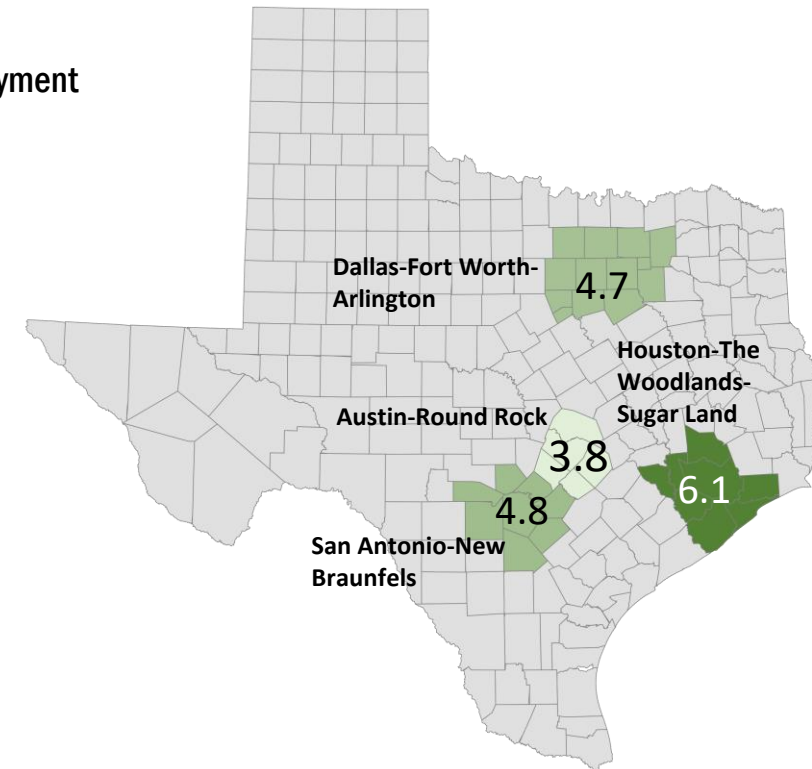

Workforce Solutions Alamo is an equal opportunity employer/program. Auxiliary aids and services are available upon request to individuals with disabilities. Texas Relay Numbers: 1-800-735-2989 (TDD) or 1-800-735-2988 (Voice) or 711.

SAN ANTONIO-NEW BRAUNFELS METRO 4.8 UNEMPLOYMENT RATE IS LOWER THAN 5.3 REPORTED FOR THE STATE AND RANKS 3rd AMONG THE LARGE METRO AREAS

09/17/2021

Unemployment rates decreased for most counties except for McMullen.

New Braunfels has the lowest unemployment amongst area cities.

Source: Texas Workforce Commission/LMCI/LAUS

The **Local Area Unemployment Statistics (LAUS)** program produces monthly and annual employment, unemployment, and labor force data for Census regions and divisions, States, counties, metropolitan areas, and many cities.