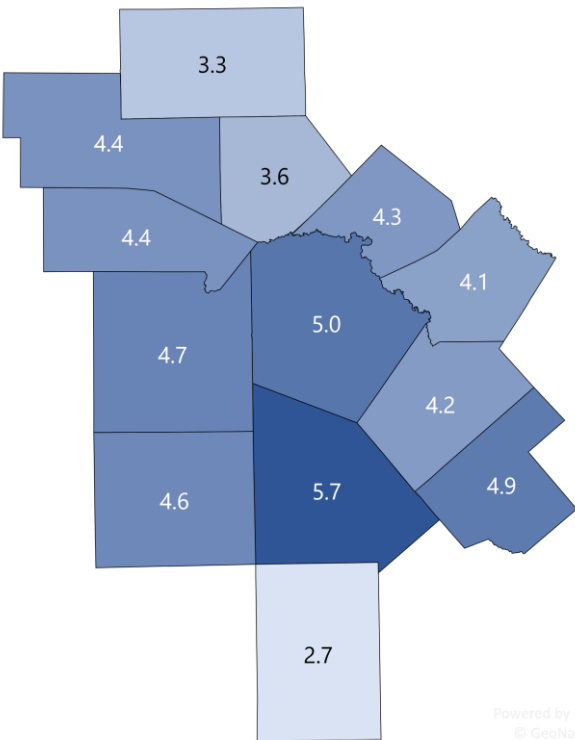

KENDALL TX US

■ Labor Force ■ Employment ■ Unemployment

Highlights

- **3.6% AUGUST County Unemployment Rate (Not Seasonally Adjusted)**
- **822 people actively looking and available for work**
- **DOWN from 3.9% in JULY**
- **LOWER than the 4.8% Unemployment Rate for the 13-County WDA Area**
- **LOWER than the 5.3% Unemployment Rate for the State of Texas**
- **KENDALL Unemployment Rate ranked 3rd lowest in the 13-County WDA Area**

SAN ANTONIO-NEW BRAUNFELS METRO 4.8 UNEMPLOYMENT RATE IS LOWER THAN 5.3 REPORTED FOR THE STATE AND RANKS 3rd AMONG THE LARGE METRO AREAS

09/17/2021

Unemployment rates decreased for most counties except for McMullen.

New Braunfels has the lowest unemployment amongst area cities.

Source: Texas Workforce Commission/LMCI/LAUS

The **Local Area Unemployment Statistics (LAUS)** program produces monthly and annual employment, unemployment, and labor force data for Census regions and divisions, States, counties, metropolitan areas, and many cities.