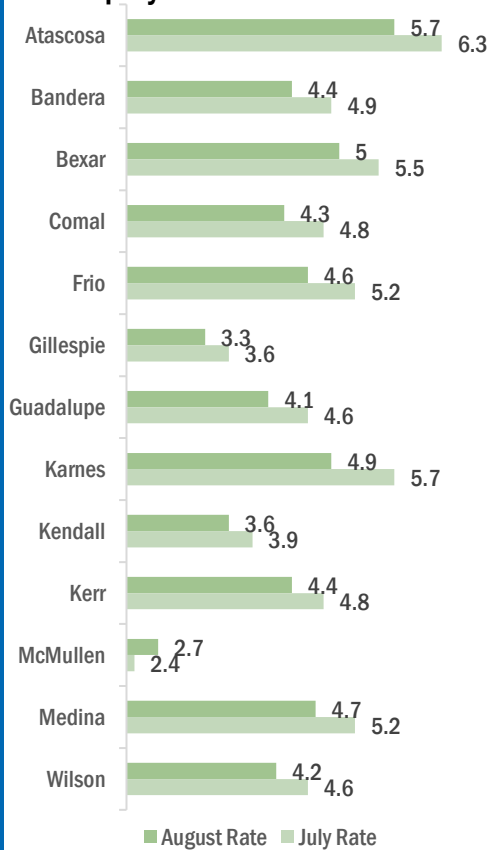

KENDALL TX US

■ Labor Force ■ Employment ■ Unemployment

Highlights

- **3.6% AUGUST County Unemployment Rate (Not Seasonally Adjusted)**
- **822 people actively looking and available for work**
- **DOWN from 3.9% in JULY**
- **LOWER than the 4.8% Unemployment Rate for the 13-County WDA Area**
- **LOWER than the 5.3% Unemployment Rate for the State of Texas**
- **KENDALL Unemployment Rate ranked 3rd lowest in the 13-County WDA Area**

Note: Only the actual/unadjusted series unemployment rate estimates for Texas and the US are comparable to sub-state unemployment rates. Adjusted rates are calculated by smoothing out the changes in unemployment due to the typical seasonal hiring and layoffs. Rates reported are estimates and variations in previously reported rates can occur with BLS readjustments.

Workforce Solutions Alamo is an equal opportunity employer/program. Auxiliary aids and services are available upon request to individuals with disabilities. Texas Relay Numbers: 1-800-735-2989 (TDD) or 1-800-735-2988 (Voice) or 711.

SAN ANTONIO-NEW BRAUNFELS METRO 4.8 UNEMPLOYMENT RATE IS LOWER THAN 5.3 REPORTED FOR THE STATE AND RANKS 3rd AMONG THE LARGE METRO AREAS

09/17/2021

Unemployment rates decreased for most counties except for McMullen.