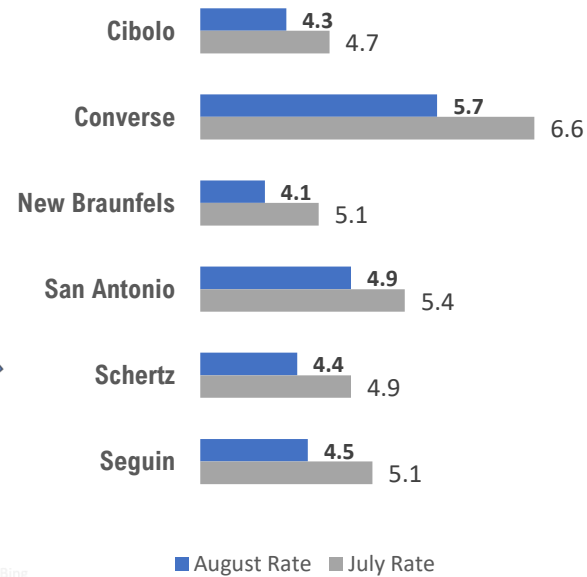

Note: Only the actual/unadjusted series unemployment rate estimates for Texas and the US are comparable to sub-state unemployment rates. Adjusted rates are calculated by smoothing out the changes in unemployment due to the typical seasonal hiring and layoffs. Rates reported are estimates and variations in previously reported rates can occur with BLS readjustments.

Workforce Solutions Alamo is an equal opportunity employer/program. Auxiliary aids and services are available upon request to individuals with disabilities. Texas Relay Numbers: 1-800-735-2989 (TDD) or 1-800-735-2988 (Voice) or 711.

SAN ANTONIO-NEW BRAUNFELS METRO 4.8 UNEMPLOYMENT RATE IS LOWER THAN 5.3 REPORTED FOR THE STATE AND RANKS 3rd AMONG THE LARGE METRO AREAS

09/17/2021

Unemployment rates decreased for most counties except for McMullen.

New Braunfels has the lowest unemployment amongst area cities.

Source: Texas Workforce Commission/LMCI/LAUS

The **Local Area Unemployment Statistics (LAUS)** program produces monthly and annual employment, unemployment, and labor force data for Census regions and divisions, States, counties, metropolitan areas, and many cities.