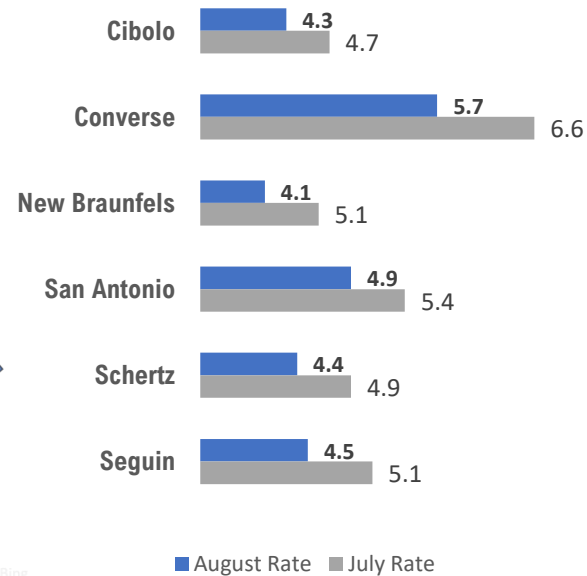

**SAN ANTONIO-NEW BRAUNFELS METRO 4.8 UNEMPLOYMENT RATE IS LOWER THAN 5.3 REPORTED FOR THE STATE AND RANKS 3<sup>rd</sup> AMONG THE LARGE METRO AREAS**

09/17/2021

**Unemployment rates decreased for most counties except for McMullen.**

Powered by Bing © GeoNames

**New Braunfels has the lowest unemployment amongst area cities.**

Source: Texas Workforce Commission/LMCI/LAUS

The **Local Area Unemployment Statistics (LAUS)** program produces monthly and annual employment, unemployment, and labor force data for Census regions and divisions, States, counties, metropolitan areas, and many cities.