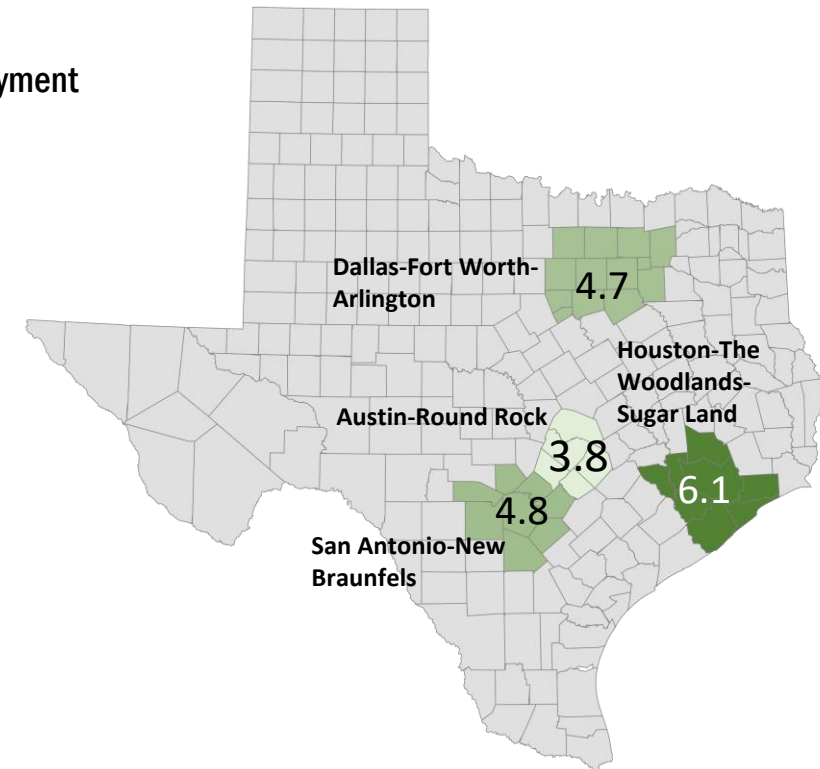

**SAN ANTONIO-NEW BRAUNFELS METRO 4.8 UNEMPLOYMENT RATE IS LOWER THAN 5.3 REPORTED FOR THE STATE AND RANKS 3<sup>rd</sup> AMONG THE LARGE METRO AREAS**

09/17/2021

**Unemployment rates decreased for most counties except for McMullen.**

Powered by Bing © GeoNames

**New Braunfels has the lowest unemployment amongst area cities.**

Source: Texas Workforce Commission/LMCI/LAUS

The **Local Area Unemployment Statistics (LAUS)** program produces monthly and annual employment, unemployment, and labor force data for Census regions and divisions, States, counties, metropolitan areas, and many cities.