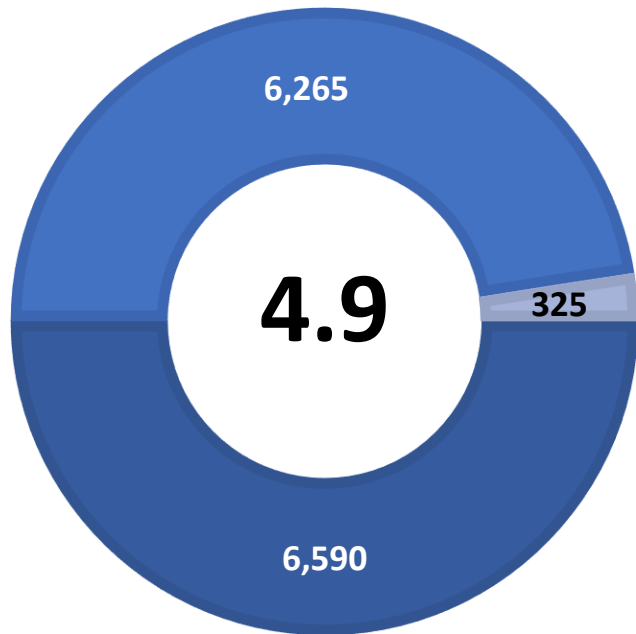

KARNES COUNTY UNEMPLOYMENT RATE DECREASES TO 4.9 PERCENT

Workforce Solutions Alamo releases August 2021 Jobs Report

Source: Texas Workforce Commission/LMCI/LAUS

The Local Area Unemployment Statistics (LAUS) program produces monthly and annual employment, unemployment, and labor force data for Census regions and divisions, States, counties, metropolitan areas, and many cities.

KARNES TX US

■ Labor Force
■ Employment
■ Unemployment

Highlights

- **4.9% AUGUST County Unemployment Rate (Not Seasonally Adjusted)**
- **325 people actively looking and available for work**
- **DOWN from 5.7% in JULY**
- **HIGHER than the 4.8% Unemployment Rate for the 13-County WDA Area**
- **LOWER than the 5.3% Unemployment Rate for the State of Texas**
- **KARNES Unemployment Rate ranked 3rd highest in the 13-County WDA Area**

Note: Only the actual/unadjusted series unemployment rate estimates for Texas and the US are comparable to sub-state unemployment rates. Adjusted rates are calculated by smoothing out the changes in unemployment due to the typical seasonal hiring and layoffs. Rates reported are estimates and variations in previously reported rates can occur with BLS readjustments.

Workforce Solutions Alamo is an equal opportunity employer/program. Auxiliary aids and services are available upon request to individuals with disabilities. Texas Relay Numbers: 1-800-735-2989 (TDD) or 1-800-735-2988 (Voice) or 711.