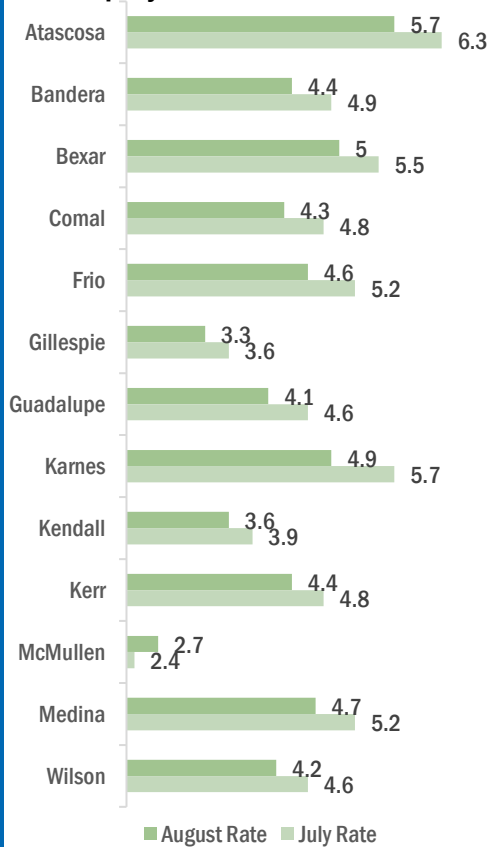

### Highlights

- **4.9% AUGUST County Unemployment Rate (Not Seasonally Adjusted)**
- **325 people actively looking and available for work**
- **DOWN from 5.7% in JULY**
- **HIGHER than the 4.8% Unemployment Rate for the 13-County WDA Area**
- **LOWER than the 5.3% Unemployment Rate for the State of Texas**
- **KARNES Unemployment Rate ranked 3<sup>rd</sup> highest in the 13-County WDA Area**

*Note: Only the actual/unadjusted series unemployment rate estimates for Texas and the US are comparable to sub-state unemployment rates. Adjusted rates are calculated by smoothing out the changes in unemployment due to the typical seasonal hiring and layoffs. Rates reported are estimates and variations in previously reported rates can occur with BLS readjustments.*

*Workforce Solutions Alamo is an equal opportunity employer/program. Auxiliary aids and services are available upon request to individuals with disabilities. Texas Relay Numbers: 1-800-735-2989 (TDD) or 1-800-735-2988 (Voice) or 711.*

**SAN ANTONIO-NEW BRAUNFELS METRO 4.8 UNEMPLOYMENT RATE IS LOWER THAN 5.3 REPORTED FOR THE STATE AND RANKS 3<sup>rd</sup> AMONG THE LARGE METRO AREAS**

09/17/2021

**Unemployment rates decreased for most counties except for McMullen.**