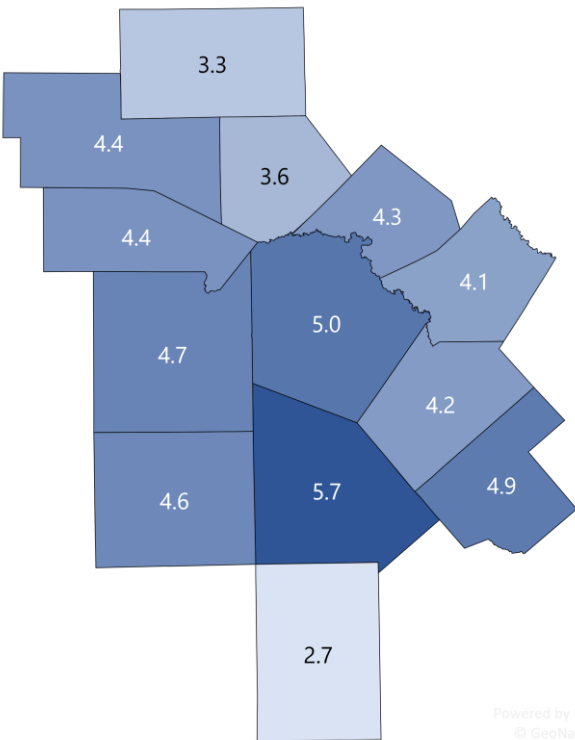

### Highlights

- **4.9% AUGUST County Unemployment Rate (Not Seasonally Adjusted)**
- **325 people actively looking and available for work**
- **DOWN from 5.7% in JULY**
- **HIGHER than the 4.8% Unemployment Rate for the 13-County WDA Area**
- **LOWER than the 5.3% Unemployment Rate for the State of Texas**
- **KARNES Unemployment Rate ranked 3<sup>rd</sup> highest in the 13-County WDA Area**

**SAN ANTONIO-NEW BRAUNFELS METRO 4.8 UNEMPLOYMENT RATE IS LOWER THAN 5.3 REPORTED FOR THE STATE AND RANKS 3<sup>rd</sup> AMONG THE LARGE METRO AREAS**

09/17/2021

**Unemployment rates decreased for most counties except for McMullen.**

Powered by Bing © GeoNames

**New Braunfels has the lowest unemployment amongst area cities.**

Source: Texas Workforce Commission/LMCI/LAUS

The **Local Area Unemployment Statistics (LAUS)** program produces monthly and annual employment, unemployment, and labor force data for Census regions and divisions, States, counties, metropolitan areas, and many cities.