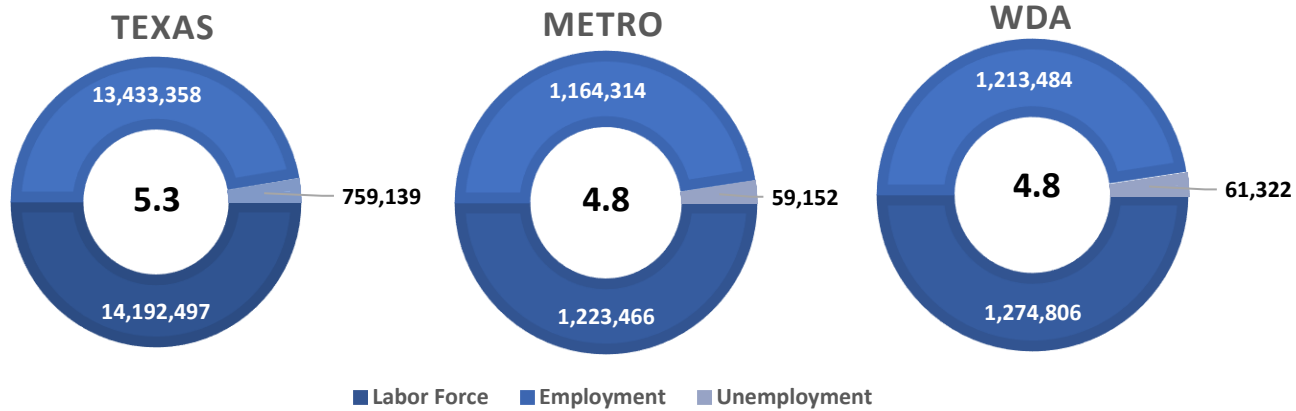

SAN ANTONIO-NEW BRAUNFELS METRO 4.8 UNEMPLOYMENT RATE IS LOWER THAN 5.3 REPORTED FOR THE STATE AND RANKS 3rd AMONG THE LARGE METRO AREAS

09/17/2021