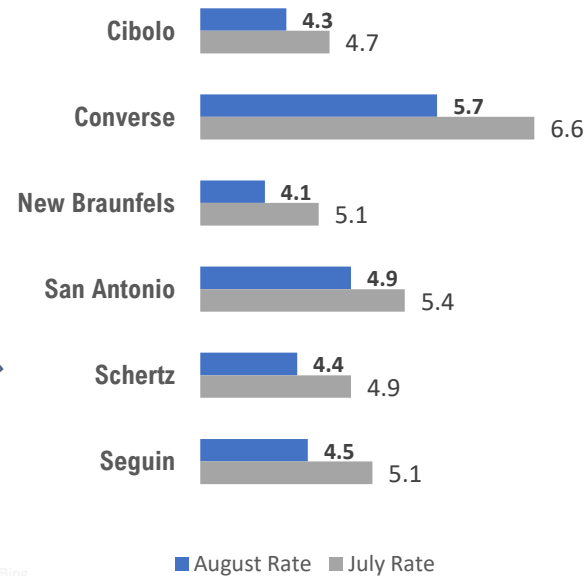

Note: Only the actual/unadjusted series unemployment rate estimates for Texas and the US are comparable to sub-state unemployment rates. Adjusted rates are calculated by smoothing out the changes in unemployment due to the typical seasonal hiring and layoffs. Rates reported are estimates and variations in previously reported rates can occur with BLS readjustments.

Workforce Solutions Alamo is an equal opportunity employer/program. Auxiliary aids and services are available upon request to individuals with disabilities. Texas Relay Numbers: 1-800-735-2989 (TDD) or 1-800-735-2988 (Voice) or 711.

SAN ANTONIO-NEW BRAUNFELS METRO 4.8 UNEMPLOYMENT RATE IS LOWER THAN 5.3 REPORTED FOR THE STATE AND RANKS 3rd AMONG THE LARGE METRO AREAS

09/17/2021

Unemployment rates decreased for most counties except for McMullen.

New Braunfels has the lowest unemployment amongst area cities.

Source: Texas Workforce Commission/LMCI/LAUS

The **Local Area Unemployment Statistics (LAUS)** program produces monthly and annual employment, unemployment, and labor force data for Census regions and divisions, States, counties, metropolitan areas, and many cities.