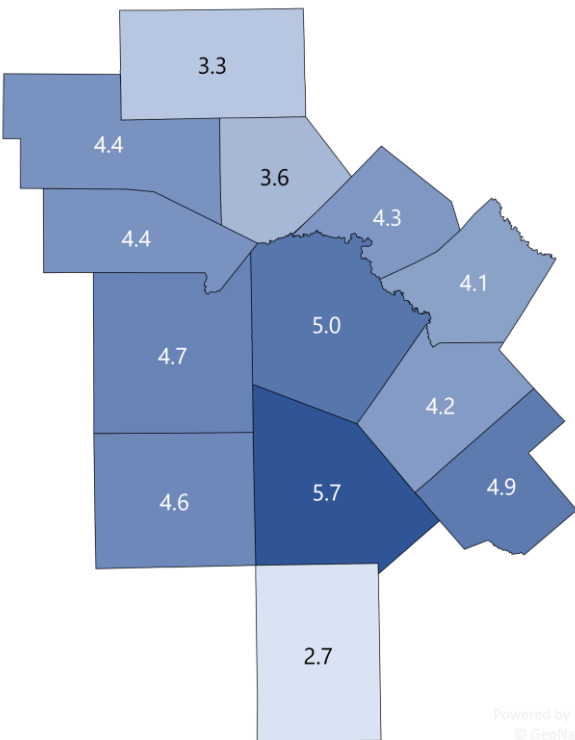

FRIO TX US

■ Labor Force
 ■ Employment
 ■ Unemployment

Highlights

- **4.6% AUGUST County Unemployment Rate (Not Seasonally Adjusted)**
- **422 people actively looking and available for work**
- **DOWN from 5.2% in JULY**
- **LOWER than the 4.8% Unemployment Rate for the 13-County WDA Area**
- **LOWER than the 5.3% Unemployment Rate for the State of Texas**
- **FRIO Unemployment Rate ranked 5th highest in the 13-County WDA Area**

SAN ANTONIO-NEW BRAUNFELS METRO 4.8 UNEMPLOYMENT RATE IS LOWER THAN 5.3 REPORTED FOR THE STATE AND RANKS 3rd AMONG THE LARGE METRO AREAS

09/17/2021

Unemployment rates decreased for most counties except for McMullen.

New Braunfels has the lowest unemployment amongst area cities.

Source: Texas Workforce Commission/LMCI/LAUS

The **Local Area Unemployment Statistics (LAUS)** program produces monthly and annual employment, unemployment, and labor force data for Census regions and divisions, States, counties, metropolitan areas, and many cities.