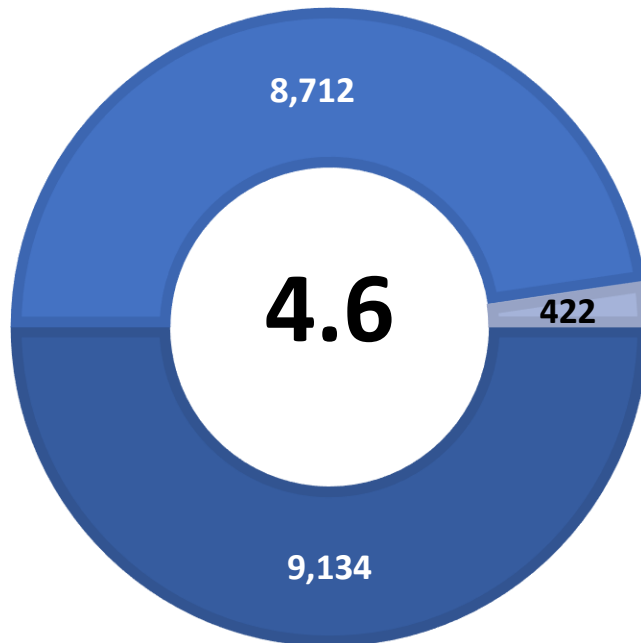

FRIO COUNTY UNEMPLOYMENT RATE DECREASES TO 4.6 PERCENT

Workforce Solutions Alamo releases August 2021 Jobs Report

Source: Texas Workforce Commission/LMCI/LAUS

The Local Area Unemployment Statistics (LAUS) program produces monthly and annual employment, unemployment, and labor force data for Census regions and divisions, States, counties, metropolitan areas, and many cities.

FRIO TX US

■ Labor Force
 ■ Employment
 ■ Unemployment

Highlights

- **4.6% AUGUST County Unemployment Rate (Not Seasonally Adjusted)**
- **422 people actively looking and available for work**
- **DOWN from 5.2% in JULY**
- **LOWER than the 4.8% Unemployment Rate for the 13-County WDA Area**
- **LOWER than the 5.3% Unemployment Rate for the State of Texas**
- **FRIO Unemployment Rate ranked 5th highest in the 13-County WDA Area**