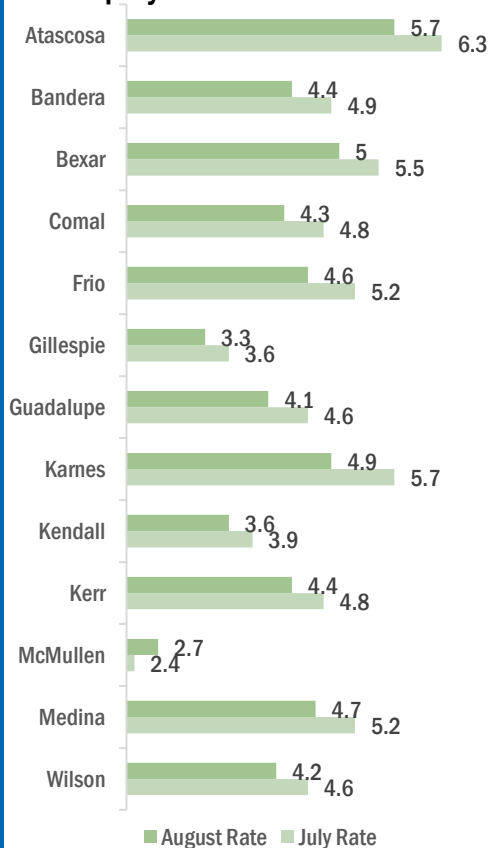

FRIO COUNTY UNEMPLOYMENT RATE DECREASES TO 4.6 PERCENT

Workforce Solutions Alamo releases August 2021 Jobs Report

Source: Texas Workforce Commission/LMCI/LAUS

The Local Area Unemployment Statistics (LAUS) program produces monthly and annual employment, unemployment, and labor force data for Census regions and divisions, States, counties, metropolitan areas, and many cities.

FRIO TX US

■ Labor Force
 ■ Employment
 ■ Unemployment

Highlights

- **4.6% AUGUST County Unemployment Rate (Not Seasonally Adjusted)**
- **422 people actively looking and available for work**
- **DOWN from 5.2% in JULY**
- **LOWER than the 4.8% Unemployment Rate for the 13-County WDA Area**
- **LOWER than the 5.3% Unemployment Rate for the State of Texas**
- **FRIO Unemployment Rate ranked 5th highest in the 13-County WDA Area**

Note: Only the actual/unadjusted series unemployment rate estimates for Texas and the US are comparable to sub-state unemployment rates. Adjusted rates are calculated by smoothing out the changes in unemployment due to the typical seasonal hiring and layoffs. Rates reported are estimates and variations in previously reported rates can occur with BLS readjustments.

SAN ANTONIO-NEW BRAUNFELS METRO 4.8 UNEMPLOYMENT RATE IS LOWER THAN 5.3 REPORTED FOR THE STATE AND RANKS 3rd AMONG THE LARGE METRO AREAS

09/17/2021

Unemployment rates decreased for most counties except for McMullen.