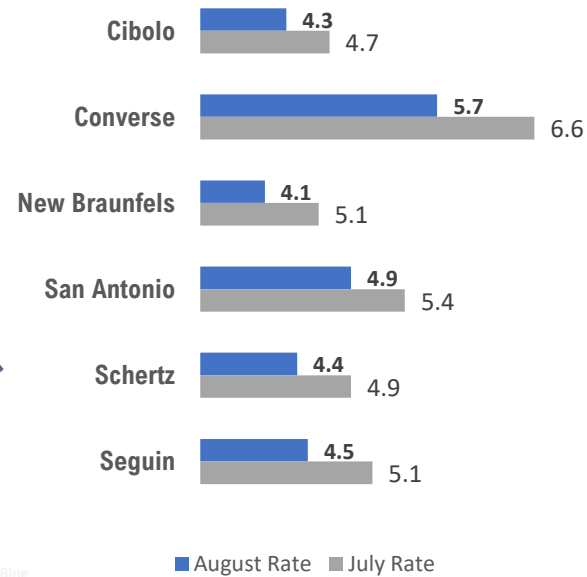

New Braunfels has the lowest unemployment amongst area cities.

Source: Texas Workforce Commission/LMCI/LAUS

The **Local Area Unemployment Statistics (LAUS)** program produces monthly and annual employment, unemployment, and labor force data for Census regions and divisions, States, counties, metropolitan areas, and many cities.

Powered by Bing © GeoNames, Microsoft, TomTom