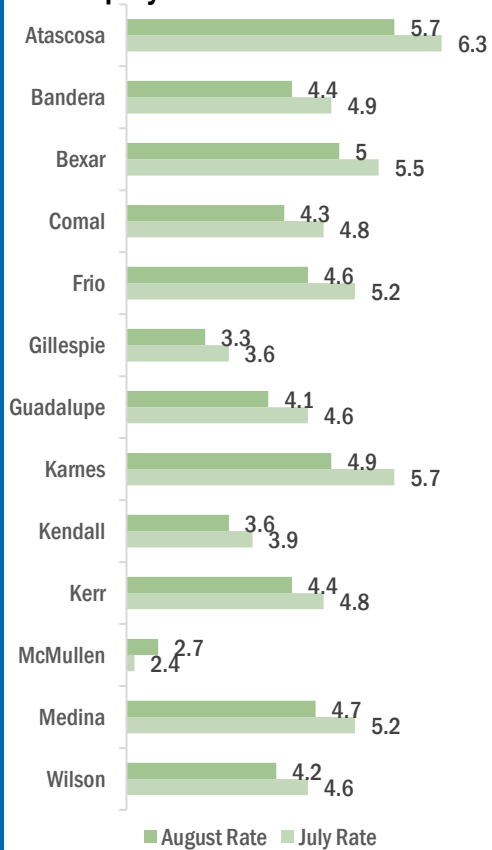

### Highlights

- **5.7% AUGUST County Unemployment Rate (Not Seasonally Adjusted)**
- **1,267 people actively looking and available for work**
- **DOWN from 6.3% in JULY**
- **HIGHER than the 4.8% Unemployment Rate for the 13-County WDA Area**
- **HIGHER than the 5.3% Unemployment Rate for the State of Texas**
- **ATASCOSA Unemployment Rate ranked highest in the 13-County WDA Area**

*Note: Only the actual/unadjusted series unemployment rate estimates for Texas and the US are comparable to sub-state unemployment rates. Adjusted rates are calculated by smoothing out the changes in unemployment due to the typical seasonal hiring and layoffs. Rates reported are estimates and variations in previously reported rates can occur with BLS readjustments.*

*Workforce Solutions Alamo is an equal opportunity employer/program. Auxiliary aids and services are available upon request to individuals with disabilities. Texas Relay Numbers: 1-800-735-2989 (TDD) or 1-800-735-2988 (Voice) or 711.*

**SAN ANTONIO-NEW BRAUNFELS METRO 4.8 UNEMPLOYMENT RATE IS LOWER THAN 5.3 REPORTED FOR THE STATE AND RANKS 3<sup>rd</sup> AMONG THE LARGE METRO AREAS**

09/17/2021

**Unemployment rates decreased for most counties except for McMullen.**