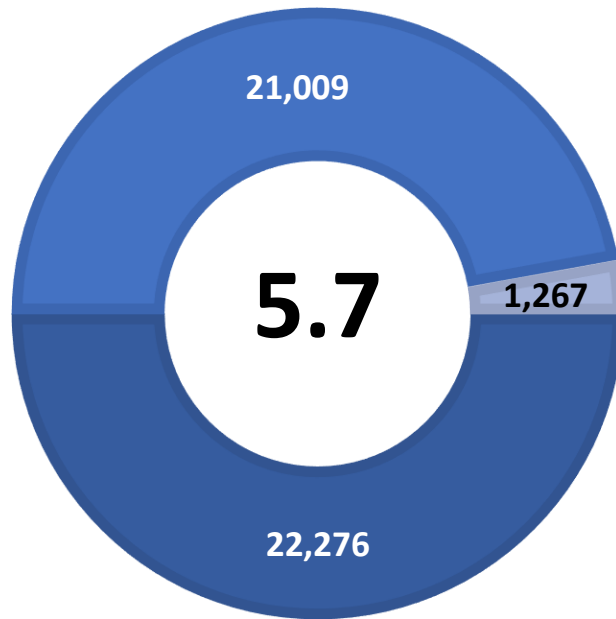

ATASCOSA COUNTY UNEMPLOYMENT RATE DECREASES TO 5.7 PERCENT

Workforce Solutions Alamo releases August 2021 Jobs Report

Source: Texas Workforce Commission/LMCI/LAUS

The Local Area Unemployment Statistics (LAUS) program produces monthly and annual employment, unemployment, and labor force data for Census regions and divisions, States, counties, metropolitan areas, and many cities.

ATASCOSA TX US

■ Labor Force
■ Employment
■ Unemployment

Highlights

- **5.7% AUGUST County Unemployment Rate (Not Seasonally Adjusted)**
- **1,267 people actively looking and available for work**
- **DOWN from 6.3% in JULY**
- **HIGHER than the 4.8% Unemployment Rate for the 13-County WDA Area**
- **HIGHER than the 5.3% Unemployment Rate for the State of Texas**
- **ATASCOSA Unemployment Rate ranked highest in the 13-County WDA Area**

Note: Only the actual/unadjusted series unemployment rate estimates for Texas and the US are comparable to sub-state unemployment rates. Adjusted rates are calculated by smoothing out the changes in unemployment due to the typical seasonal hiring and layoffs. Rates reported are estimates and variations in previously reported rates can occur with BLS readjustments.

Workforce Solutions Alamo is an equal opportunity employer/program. Auxiliary aids and services are available upon request to individuals with disabilities. Texas Relay Numbers: 1-800-735-2989 (TDD) or 1-800-735-2988 (Voice) or 711.