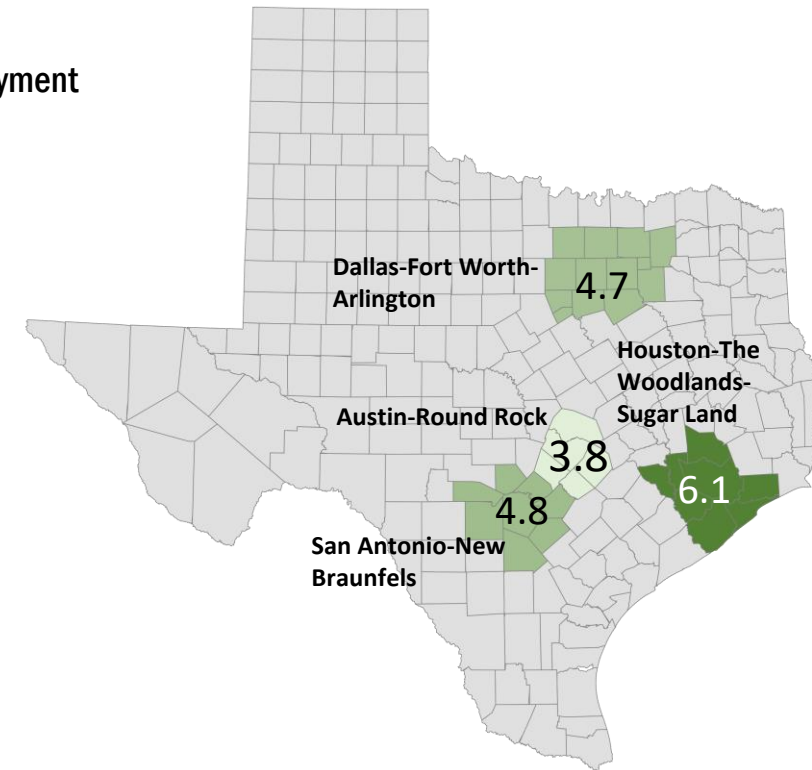

*Workforce Solutions Alamo is an equal opportunity employer/program. Auxiliary aids and services are available upon request to individuals with disabilities. Texas Relay Numbers: 1-800-735-2989 (TDD) or 1-800-735-2988 (Voice) or 711.*

**SAN ANTONIO-NEW BRAUNFELS METRO 4.8 UNEMPLOYMENT RATE IS LOWER THAN 5.3 REPORTED FOR THE STATE AND RANKS 3<sup>rd</sup> AMONG THE LARGE METRO AREAS**

09/17/2021

**Unemployment rates decreased for most counties except for McMullen.**

**New Braunfels has the lowest unemployment amongst area cities.**

Source: Texas Workforce Commission/LMCI/LAUS

The **Local Area Unemployment Statistics (LAUS)** program produces monthly and annual employment, unemployment, and labor force data for Census regions and divisions, States, counties, metropolitan areas, and many cities.