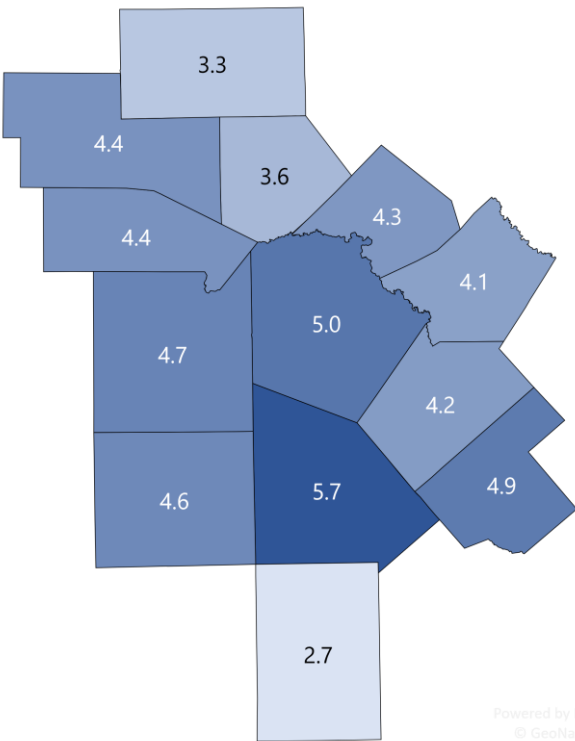

Unemployment rates decreased for most counties except for McMullen.