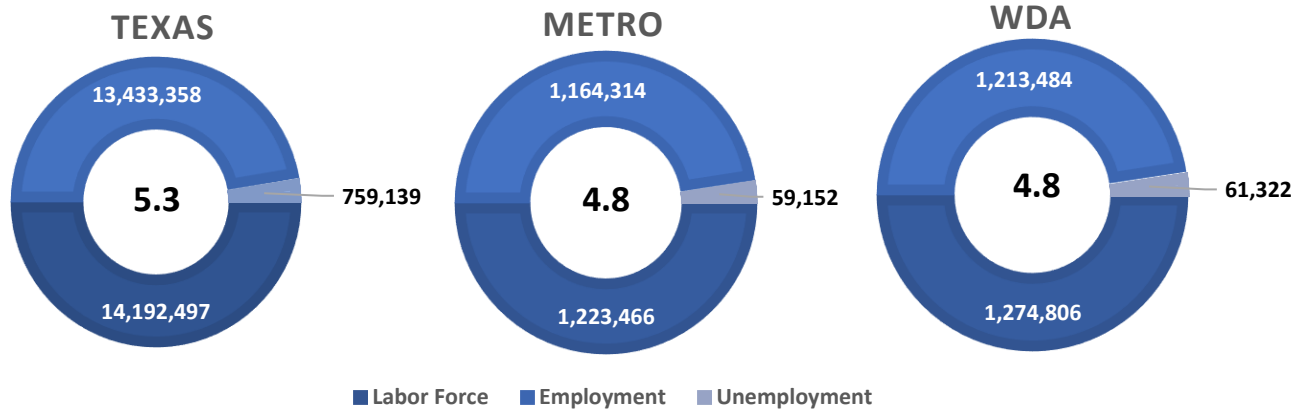

SAN ANTONIO-NEW BRAUNFELS METRO 4.8 UNEMPLOYMENT RATE IS LOWER THAN 5.3 REPORTED FOR THE STATE AND RANKS 3rd AMONG THE LARGE METRO AREAS

09/17/2021