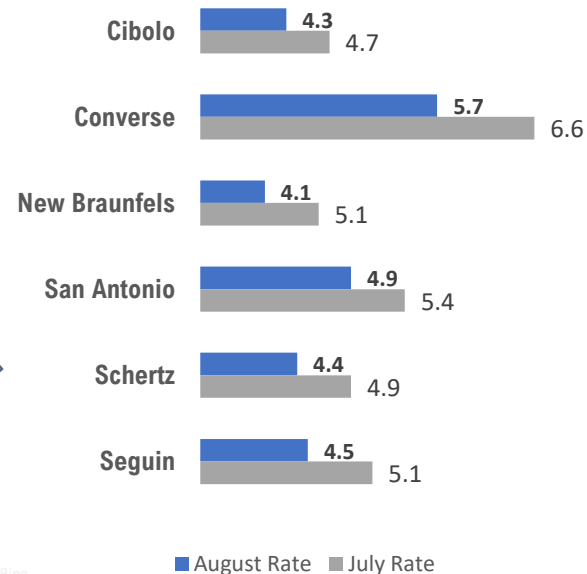

CITY OF SEGUIN

■ Labor Force
 ■ Employment
 ■ Unemployment

Highlights

- **4.5% AUGUST City Unemployment Rate (Not Seasonally Adjusted)**
- **618 people actively looking and available for work**
- **DOWN from 5.1% in JULY**
- **LOWER than the 4.8% Unemployment Rate for the San Antonio-New Braunfels Metro Area**
- **LOWER than the 5.3% Unemployment Rate for the State of Texas**
- **City of Seguin Unemployment Rate ranked 3rd highest in the San Antonio-New Braunfels Metro Area**

Note: Only the actual/unadjusted series unemployment rate estimates for Texas and the US are comparable to sub-state unemployment rates. Adjusted rates are calculated by smoothing out the changes in unemployment due to the typical seasonal hiring and layoffs. Rates reported are estimates and variations in previously reported rates can occur with BLS readjustments.

SAN ANTONIO-NEW BRAUNFELS METRO 4.8 UNEMPLOYMENT RATE IS LOWER THAN 5.3 REPORTED FOR THE STATE AND RANKS 3rd AMONG THE LARGE METRO AREAS

09/17/2021

Unemployment rates decreased for most counties except for McMullen.

New Braunfels has the lowest unemployment amongst area cities.

Source: Texas Workforce Commission/LMCI/LAUS

The **Local Area Unemployment Statistics (LAUS)** program produces monthly and annual employment, unemployment, and labor force data for Census regions and divisions, States, counties, metropolitan areas, and many cities.