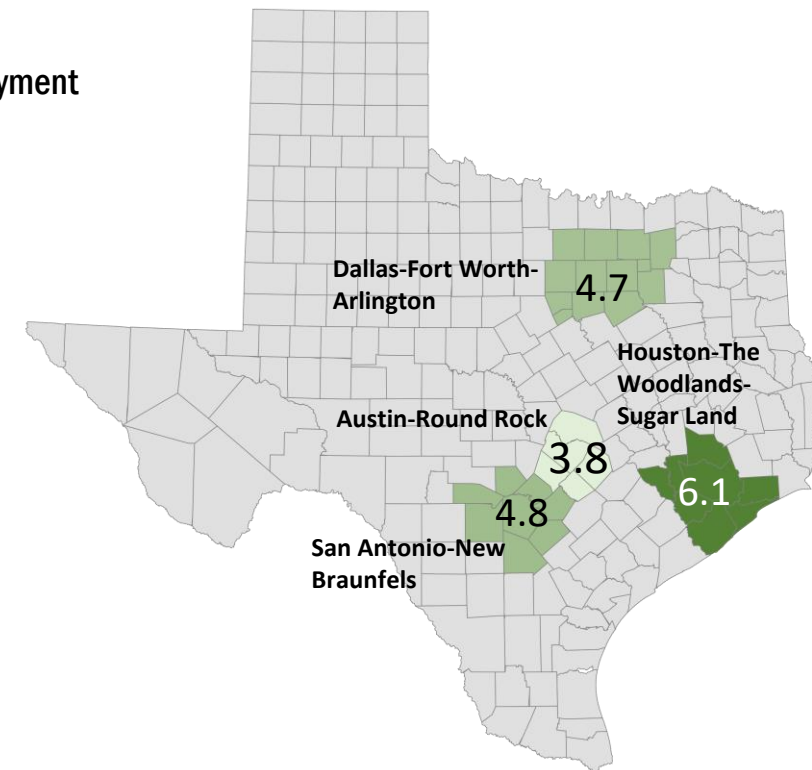

CITY OF SEGUIN

■ Labor Force
 ■ Employment
 ■ Unemployment

Highlights

- **4.5% AUGUST City Unemployment Rate (Not Seasonally Adjusted)**
- **618 people actively looking and available for work**
- **DOWN from 5.1% in JULY**
- **LOWER than the 4.8% Unemployment Rate for the San Antonio-New Braunfels Metro Area**
- **LOWER than the 5.3% Unemployment Rate for the State of Texas**
- **City of Seguin Unemployment Rate ranked 3rd highest in the San Antonio-New Braunfels Metro Area**

Workforce Solutions Alamo is an equal opportunity employer/program. Auxiliary aids and services are available upon request to individuals with disabilities. Texas Relay Numbers: 1-800-735-2989 (TDD) or 1-800-735-2988 (Voice) or 711.

SAN ANTONIO-NEW BRAUNFELS METRO 4.8 UNEMPLOYMENT RATE IS LOWER THAN 5.3 REPORTED FOR THE STATE AND RANKS 3rd AMONG THE LARGE METRO AREAS

09/17/2021

Unemployment rates decreased for most counties except for McMullen.

New Braunfels has the lowest unemployment amongst area cities.

Source: Texas Workforce Commission/LMCI/LAUS

The **Local Area Unemployment Statistics (LAUS)** program produces monthly and annual employment, unemployment, and labor force data for Census regions and divisions, States, counties, metropolitan areas, and many cities.