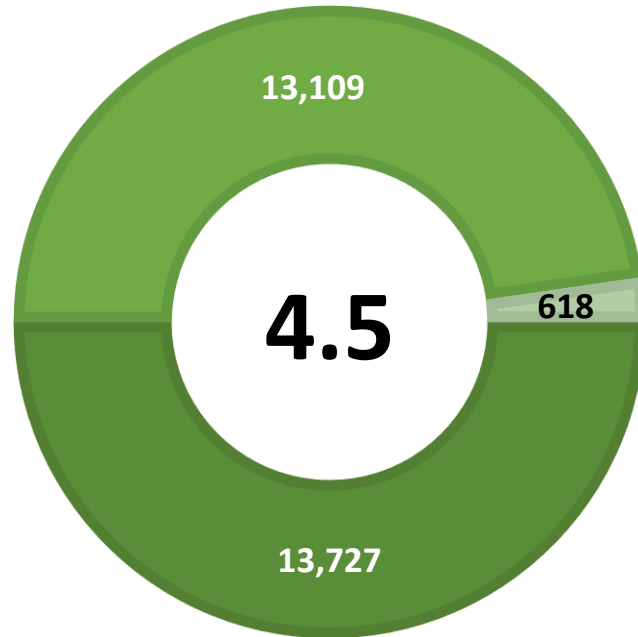

CITY OF SEGUIN UNEMPLOYMENT RATE DECREASES TO 4.5 PERCENT

Workforce Solutions Alamo releases August 2021 Jobs Report

Source: Texas Workforce Commission/LMCI/LAUS

The Local Area Unemployment Statistics (LAUS) program produces monthly and annual employment, unemployment, and labor force data for Census regions and divisions, States, counties, metropolitan areas, and many cities.

CITY OF SEGUIN

■ Labor Force
 ■ Employment
 ■ Unemployment

Highlights

- **4.5% AUGUST City Unemployment Rate (Not Seasonally Adjusted)**
- **618 people actively looking and available for work**
- **DOWN from 5.1% in JULY**
- **LOWER than the 4.8% Unemployment Rate for the San Antonio-New Braunfels Metro Area**
- **LOWER than the 5.3% Unemployment Rate for the State of Texas**
- **City of Seguin Unemployment Rate ranked 3rd highest in the San Antonio-New Braunfels Metro Area**