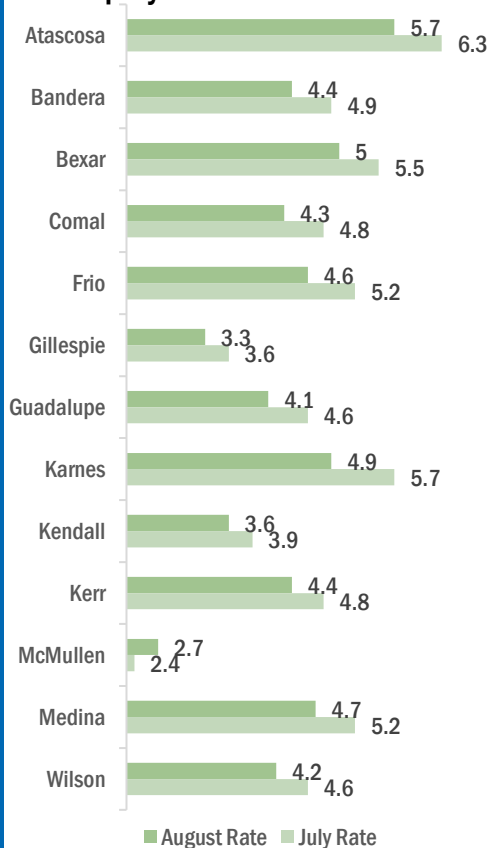

CITY OF SEGUIN

■ Labor Force
 ■ Employment
 ■ Unemployment

Highlights

- **4.5% AUGUST City Unemployment Rate (Not Seasonally Adjusted)**
- **618 people actively looking and available for work**
- **DOWN from 5.1% in JULY**
- **LOWER than the 4.8% Unemployment Rate for the San Antonio-New Braunfels Metro Area**
- **LOWER than the 5.3% Unemployment Rate for the State of Texas**
- **City of Seguin Unemployment Rate ranked 3rd highest in the San Antonio-New Braunfels Metro Area**

Note: Only the actual/unadjusted series unemployment rate estimates for Texas and the US are comparable to sub-state unemployment rates. Adjusted rates are calculated by smoothing out the changes in unemployment due to the typical seasonal hiring and layoffs. Rates reported are estimates and variations in previously reported rates can occur with BLS readjustments.

Workforce Solutions Alamo is an equal opportunity employer/program. Auxiliary aids and services are available upon request to individuals with disabilities. Texas Relay Numbers: 1-800-735-2989 (TDD) or 1-800-735-2988 (Voice) or 711.

SAN ANTONIO-NEW BRAUNFELS METRO 4.8 UNEMPLOYMENT RATE IS LOWER THAN 5.3 REPORTED FOR THE STATE AND RANKS 3rd AMONG THE LARGE METRO AREAS

09/17/2021

Unemployment rates decreased for most counties except for McMullen.