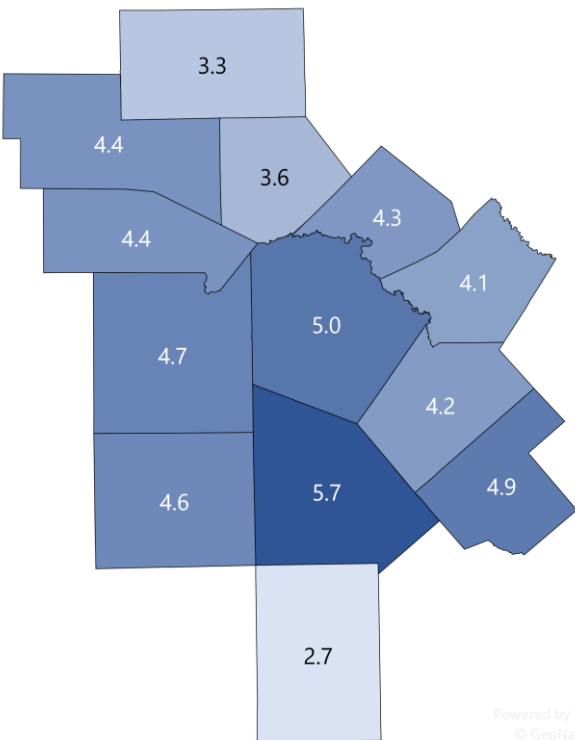

CITY OF SEGUIN

■ Labor Force
 ■ Employment
 ■ Unemployment

Highlights

- **4.5% AUGUST City Unemployment Rate (Not Seasonally Adjusted)**
- **618 people actively looking and available for work**
- **DOWN from 5.1% in JULY**
- **LOWER than the 4.8% Unemployment Rate for the San Antonio-New Braunfels Metro Area**
- **LOWER than the 5.3% Unemployment Rate for the State of Texas**
- **City of Seguin Unemployment Rate ranked 3rd highest in the San Antonio-New Braunfels Metro Area**

SAN ANTONIO-NEW BRAUNFELS METRO 4.8 UNEMPLOYMENT RATE IS LOWER THAN 5.3 REPORTED FOR THE STATE AND RANKS 3rd AMONG THE LARGE METRO AREAS

09/17/2021

Unemployment rates decreased for most counties except for McMullen.

New Braunfels has the lowest unemployment amongst area cities.

Source: Texas Workforce Commission/LMCI/LAUS

The **Local Area Unemployment Statistics (LAUS)** program produces monthly and annual employment, unemployment, and labor force data for Census regions and divisions, States, counties, metropolitan areas, and many cities.