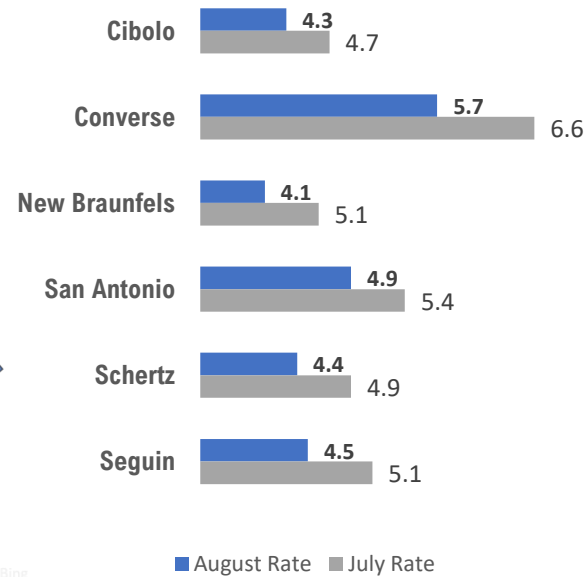

New Braunfels has the lowest unemployment amongst area cities.

Source: Texas Workforce Commission/LMCI/LAUS

The **Local Area Unemployment Statistics (LAUS)** program produces monthly and annual employment, unemployment, and labor force data for Census regions and divisions, States, counties, metropolitan areas, and many cities.