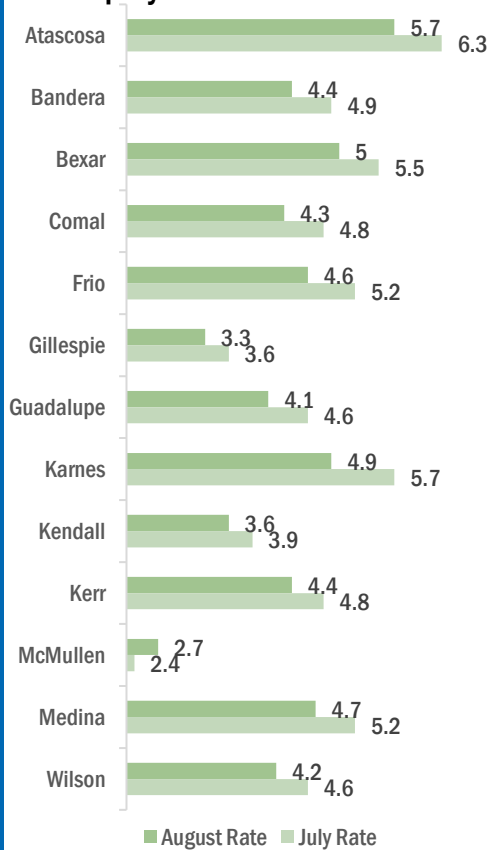

CITY OF SCHERTZ

■ Labor Force
 ■ Employment
 ■ Unemployment

Highlights

- **4.4% AUGUST City Unemployment Rate (Not Seasonally Adjusted)**
- **872 people actively looking and available for work**
- **DOWN from 4.9% in JULY**
- **LOWER than the 4.8% Unemployment Rate for the San Antonio-New Braunfels Metro Area**
- **LOWER than the 5.3% Unemployment Rate for the State of Texas**
- **City of Schertz Unemployment Rate ranked 3rd lowest in the San Antonio-New Braunfels Metro Area**

Note: Only the actual/unadjusted series unemployment rate estimates for Texas and the US are comparable to sub-state unemployment rates. Adjusted rates are calculated by smoothing out the changes in unemployment due to the typical seasonal hiring and layoffs. Rates reported are estimates and variations in previously reported rates can occur with BLS readjustments.

Workforce Solutions Alamo is an equal opportunity employer/program. Auxiliary aids and services are available upon request to individuals with disabilities. Texas Relay Numbers: 1-800-735-2989 (TDD) or 1-800-735-2988 (Voice) or 711.

SAN ANTONIO-NEW BRAUNFELS METRO 4.8 UNEMPLOYMENT RATE IS LOWER THAN 5.3 REPORTED FOR THE STATE AND RANKS 3rd AMONG THE LARGE METRO AREAS

09/17/2021

Unemployment rates decreased for most counties except for McMullen.