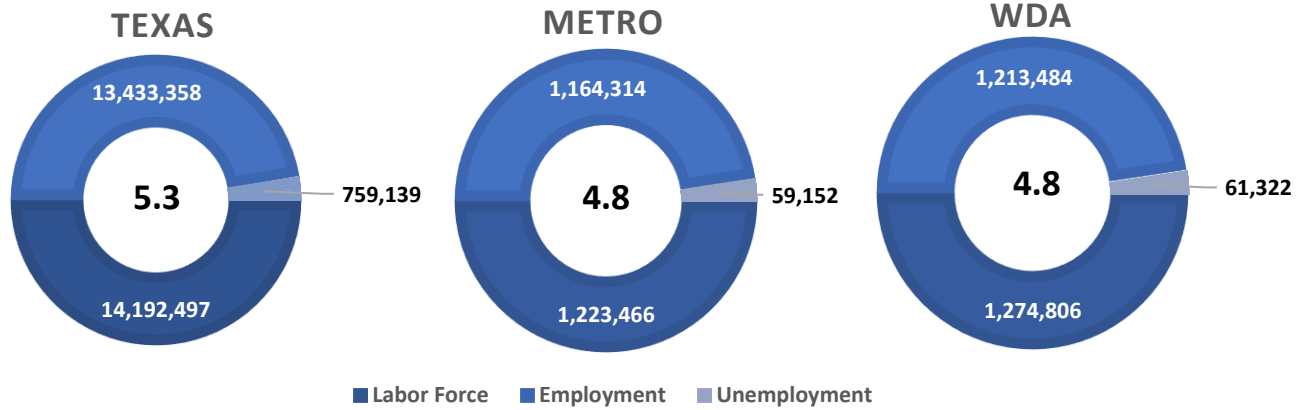

SAN ANTONIO-NEW BRAUNFELS METRO 4.8 UNEMPLOYMENT RATE IS LOWER THAN 5.3 REPORTED FOR THE STATE AND RANKS 3rd AMONG THE LARGE METRO AREAS

09/17/2021