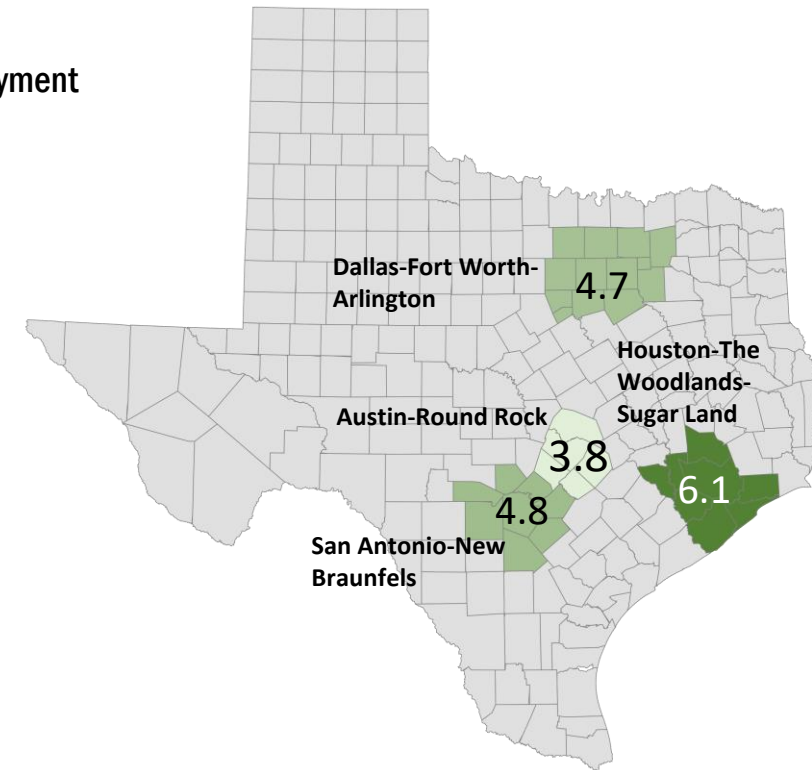

Workforce Solutions Alamo is an equal opportunity employer/program. Auxiliary aids and services are available upon request to individuals with disabilities. Texas Relay Numbers: 1-800-735-2989 (TDD) or 1-800-735-2988 (Voice) or 711.

SAN ANTONIO-NEW BRAUNFELS METRO 4.8 UNEMPLOYMENT RATE IS LOWER THAN 5.3 REPORTED FOR THE STATE AND RANKS 3rd AMONG THE LARGE METRO AREAS

09/17/2021

Unemployment rates decreased for most counties except for McMullen.

New Braunfels has the lowest unemployment amongst area cities.

Source: Texas Workforce Commission/LMCI/LAUS

The **Local Area Unemployment Statistics (LAUS)** program produces monthly and annual employment, unemployment, and labor force data for Census regions and divisions, States, counties, metropolitan areas, and many cities.