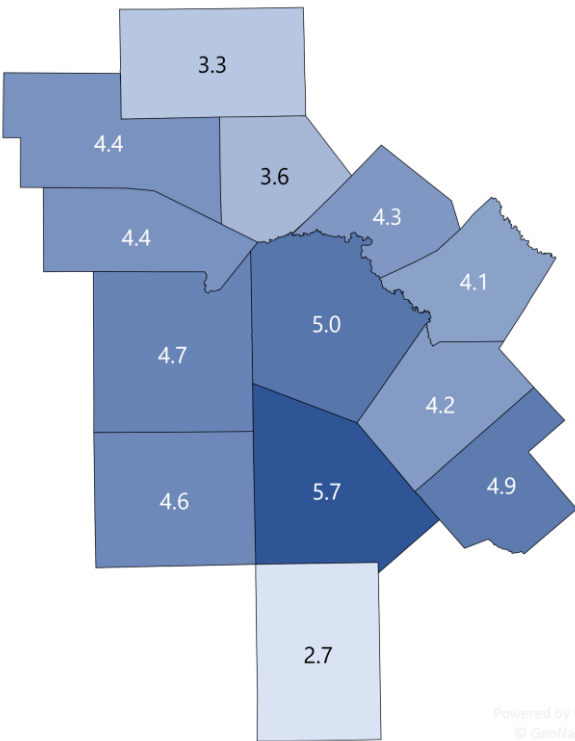

CITY OF SCHERTZ

■ Labor Force
 ■ Employment
 ■ Unemployment

Highlights

- **4.4% AUGUST City Unemployment Rate (Not Seasonally Adjusted)**
- **872 people actively looking and available for work**
- **DOWN from 4.9% in JULY**
- **LOWER than the 4.8% Unemployment Rate for the San Antonio-New Braunfels Metro Area**
- **LOWER than the 5.3% Unemployment Rate for the State of Texas**
- **City of Schertz Unemployment Rate ranked 3rd lowest in the San Antonio-New Braunfels Metro Area**

SAN ANTONIO-NEW BRAUNFELS METRO 4.8 UNEMPLOYMENT RATE IS LOWER THAN 5.3 REPORTED FOR THE STATE AND RANKS 3rd AMONG THE LARGE METRO AREAS

09/17/2021

Unemployment rates decreased for most counties except for McMullen.

New Braunfels has the lowest unemployment amongst area cities.

Source: Texas Workforce Commission/LMCI/LAUS

The **Local Area Unemployment Statistics (LAUS)** program produces monthly and annual employment, unemployment, and labor force data for Census regions and divisions, States, counties, metropolitan areas, and many cities.