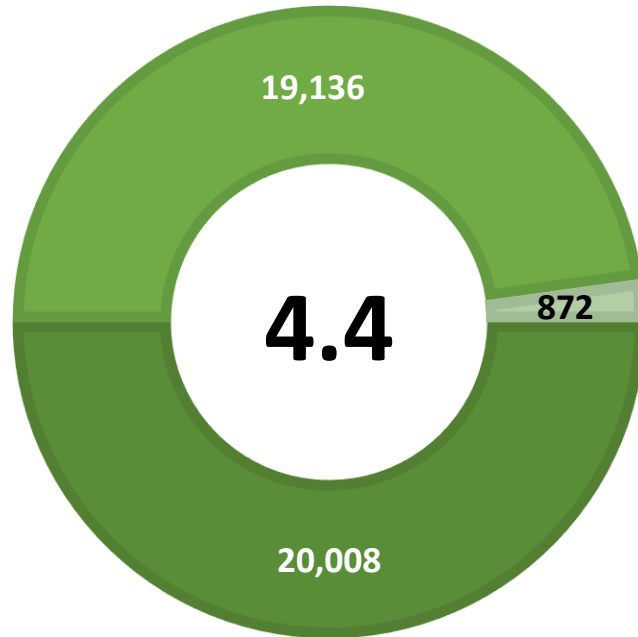

CITY OF SCHERTZ UNEMPLOYMENT RATE DECREASES TO 4.4 PERCENT

Workforce Solutions Alamo releases August 2021 Jobs Report

Source: Texas Workforce Commission/LMCI/LAUS

The Local Area Unemployment Statistics (LAUS) program produces monthly and annual employment, unemployment, and labor force data for Census regions and divisions, States, counties, metropolitan areas, and many cities.

CITY OF SCHERTZ

■ Labor Force
 ■ Employment
 ■ Unemployment

Highlights

- **4.4% AUGUST City Unemployment Rate (Not Seasonally Adjusted)**
- **872 people actively looking and available for work**
- **DOWN from 4.9% in JULY**
- **LOWER than the 4.8% Unemployment Rate for the San Antonio-New Braunfels Metro Area**
- **LOWER than the 5.3% Unemployment Rate for the State of Texas**
- **City of Schertz Unemployment Rate ranked 3rd lowest in the San Antonio-New Braunfels Metro Area**

SAN ANTONIO-NEW BRAUNFELS METRO 4.8 UNEMPLOYMENT RATE IS LOWER THAN 5.3 REPORTED FOR THE STATE AND RANKS 3rd AMONG THE LARGE METRO AREAS

09/17/2021

Unemployment rates decreased for most counties except for McMullen.