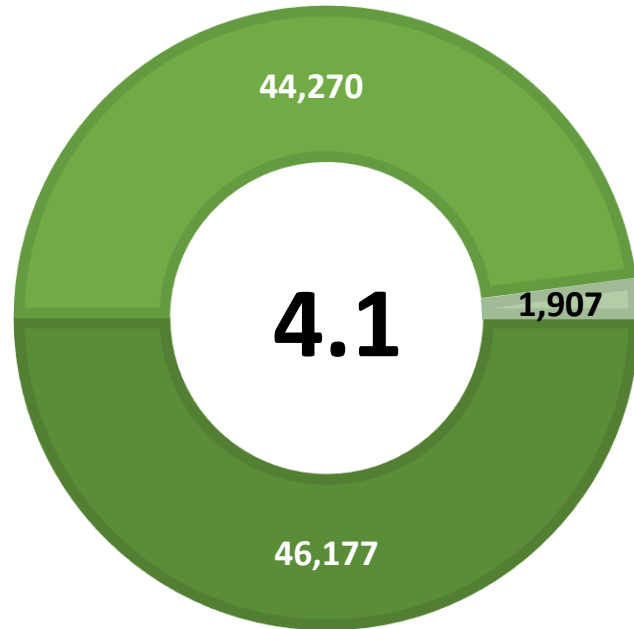

CITY OF NEW BRAUNFELS UNEMPLOYMENT RATE DECREASES TO 4.1 PERCENT

Workforce Solutions Alamo releases August 2021 Jobs Report

Source: Texas Workforce Commission/LMCI/LAUS

The Local Area Unemployment Statistics (LAUS) program produces monthly and annual employment, unemployment, and labor force data for Census regions and divisions, States, counties, metropolitan areas, and many cities.

CITY OF NEW BRAUNFELS

■ Labor Force ■ Employment ■ Unemployment

Highlights

- **4.1% AUGUST City Unemployment Rate (Not Seasonally Adjusted)**
- **1,907 people actively looking and available for work**
- **DOWN from 4.6% in JULY**
- **LOWER than the 4.8% Unemployment Rate for the San Antonio-New Braunfels Metro Area**
- **LOWER than the 5.3% Unemployment Rate for the State of Texas**
- **City of New Braunfels Unemployment Rate ranked lowest in the San Antonio-New Braunfels Metro Area**