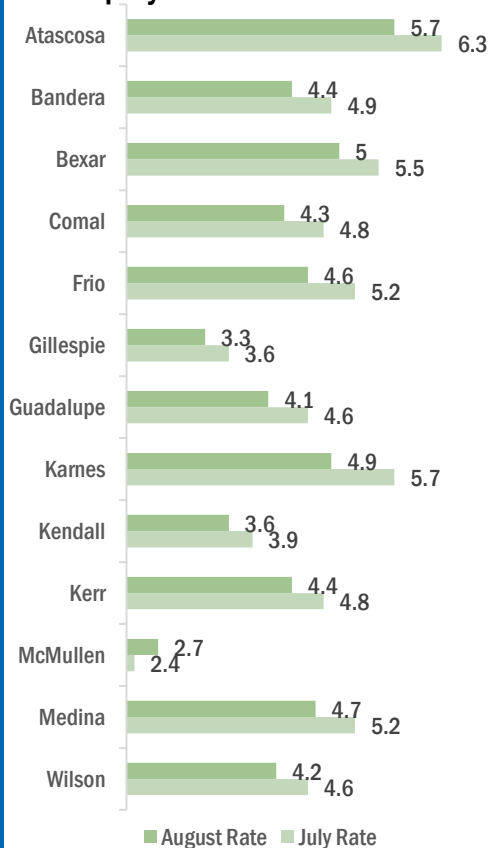

CITY OF NEW BRAUNFELS

■ Labor Force ■ Employment ■ Unemployment

Highlights

- **4.1% AUGUST City Unemployment Rate (Not Seasonally Adjusted)**
- **1,907 people actively looking and available for work**
- **DOWN from 4.6% in JULY**
- **LOWER than the 4.8% Unemployment Rate for the San Antonio-New Braunfels Metro Area**
- **LOWER than the 5.3% Unemployment Rate for the State of Texas**
- **City of New Braunfels Unemployment Rate ranked lowest in the San Antonio-New Braunfels Metro Area**

Note: Only the actual/unadjusted series unemployment rate estimates for Texas and the US are comparable to sub-state unemployment rates. Adjusted rates are calculated by smoothing out the changes in unemployment due to the typical seasonal hiring and layoffs. Rates reported are estimates and variations in previously reported rates can occur with BLS readjustments.

Workforce Solutions Alamo is an equal opportunity employer/program. Auxiliary aids and services are available upon request to individuals with disabilities. Texas Relay Numbers: 1-800-735-2989 (TDD) or 1-800-735-2988 (Voice) or 711.

SAN ANTONIO-NEW BRAUNFELS METRO 4.8 UNEMPLOYMENT RATE IS LOWER THAN 5.3 REPORTED FOR THE STATE AND RANKS 3rd AMONG THE LARGE METRO AREAS

09/17/2021

Unemployment rates decreased for most counties except for McMullen.