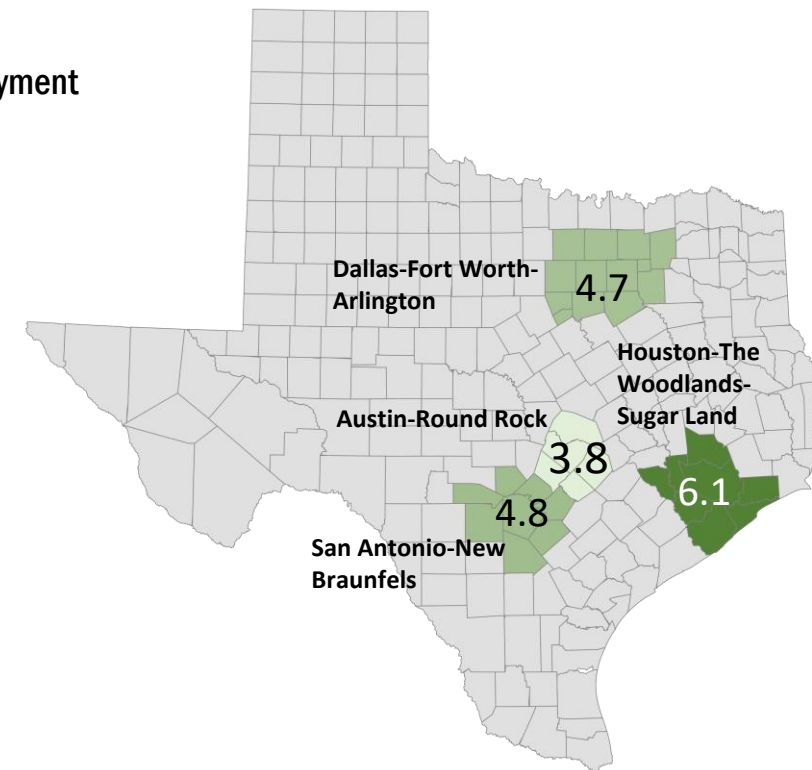

CITY OF NEW BRAUNFELS

■ Labor Force ■ Employment ■ Unemployment

Highlights

- **4.1% AUGUST City Unemployment Rate (Not Seasonally Adjusted)**
- **1,907 people actively looking and available for work**
- **DOWN from 4.6% in JULY**
- **LOWER than the 4.8% Unemployment Rate for the San Antonio-New Braunfels Metro Area**
- **LOWER than the 5.3% Unemployment Rate for the State of Texas**
- **City of New Braunfels Unemployment Rate ranked lowest in the San Antonio-New Braunfels Metro Area**

Workforce Solutions Alamo is an equal opportunity employer/program. Auxiliary aids and services are available upon request to individuals with disabilities. Texas Relay Numbers: 1-800-735-2989 (TDD) or 1-800-735-2988 (Voice) or 711.

SAN ANTONIO-NEW BRAUNFELS METRO 4.8 UNEMPLOYMENT RATE IS LOWER THAN 5.3 REPORTED FOR THE STATE AND RANKS 3rd AMONG THE LARGE METRO AREAS

09/17/2021

Unemployment rates decreased for most counties except for McMullen.

New Braunfels has the lowest unemployment amongst area cities.

Source: Texas Workforce Commission/LMCI/LAUS

The **Local Area Unemployment Statistics (LAUS)** program produces monthly and annual employment, unemployment, and labor force data for Census regions and divisions, States, counties, metropolitan areas, and many cities.