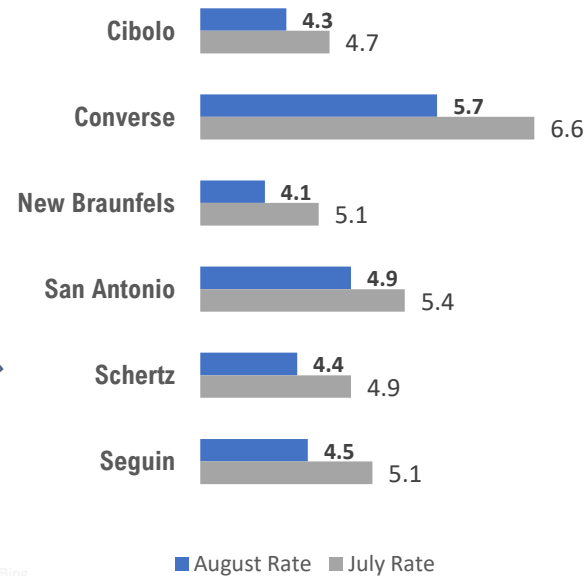

CITY OF NEW BRAUNFELS

■ Labor Force ■ Employment ■ Unemployment

Highlights

- **4.1% AUGUST City Unemployment Rate (Not Seasonally Adjusted)**
- **1,907 people actively looking and available for work**
- **DOWN from 4.6% in JULY**
- **LOWER than the 4.8% Unemployment Rate for the San Antonio-New Braunfels Metro Area**
- **LOWER than the 5.3% Unemployment Rate for the State of Texas**
- **City of New Braunfels Unemployment Rate ranked lowest in the San Antonio-New Braunfels Metro Area**

Workforce Solutions Alamo is an equal opportunity employer/program. Auxiliary aids and services are available upon request to individuals with disabilities. Texas Relay Numbers: 1-800-735-2989 (TDD) or 1-800-735-2988 (Voice) or 711.

SAN ANTONIO-NEW BRAUNFELS METRO 4.8 UNEMPLOYMENT RATE IS LOWER THAN 5.3 REPORTED FOR THE STATE AND RANKS 3rd AMONG THE LARGE METRO AREAS

09/17/2021

Unemployment rates decreased for most counties except for McMullen.

New Braunfels has the lowest unemployment amongst area cities.

Source: Texas Workforce Commission/LMCI/LAUS

The **Local Area Unemployment Statistics (LAUS)** program produces monthly and annual employment, unemployment, and labor force data for Census regions and divisions, States, counties, metropolitan areas, and many cities.