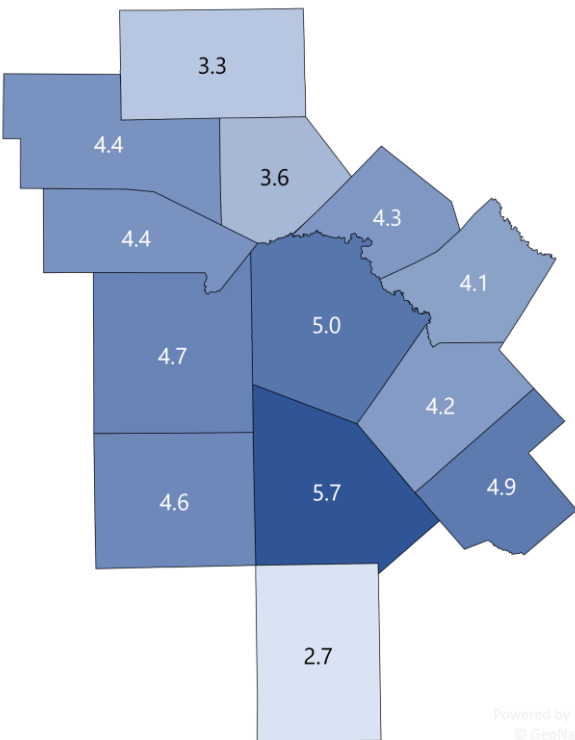

CITY OF NEW BRAUNFELS

■ Labor Force ■ Employment ■ Unemployment

Highlights

- **4.1% AUGUST City Unemployment Rate (Not Seasonally Adjusted)**
- **1,907 people actively looking and available for work**
- **DOWN from 4.6% in JULY**
- **LOWER than the 4.8% Unemployment Rate for the San Antonio-New Braunfels Metro Area**
- **LOWER than the 5.3% Unemployment Rate for the State of Texas**
- **City of New Braunfels Unemployment Rate ranked lowest in the San Antonio-New Braunfels Metro Area**

SAN ANTONIO-NEW BRAUNFELS METRO 4.8 UNEMPLOYMENT RATE IS LOWER THAN 5.3 REPORTED FOR THE STATE AND RANKS 3rd AMONG THE LARGE METRO AREAS

09/17/2021

Unemployment rates decreased for most counties except for McMullen.

New Braunfels has the lowest unemployment amongst area cities.

Source: Texas Workforce Commission/LMCI/LAUS

The **Local Area Unemployment Statistics (LAUS)** program produces monthly and annual employment, unemployment, and labor force data for Census regions and divisions, States, counties, metropolitan areas, and many cities.