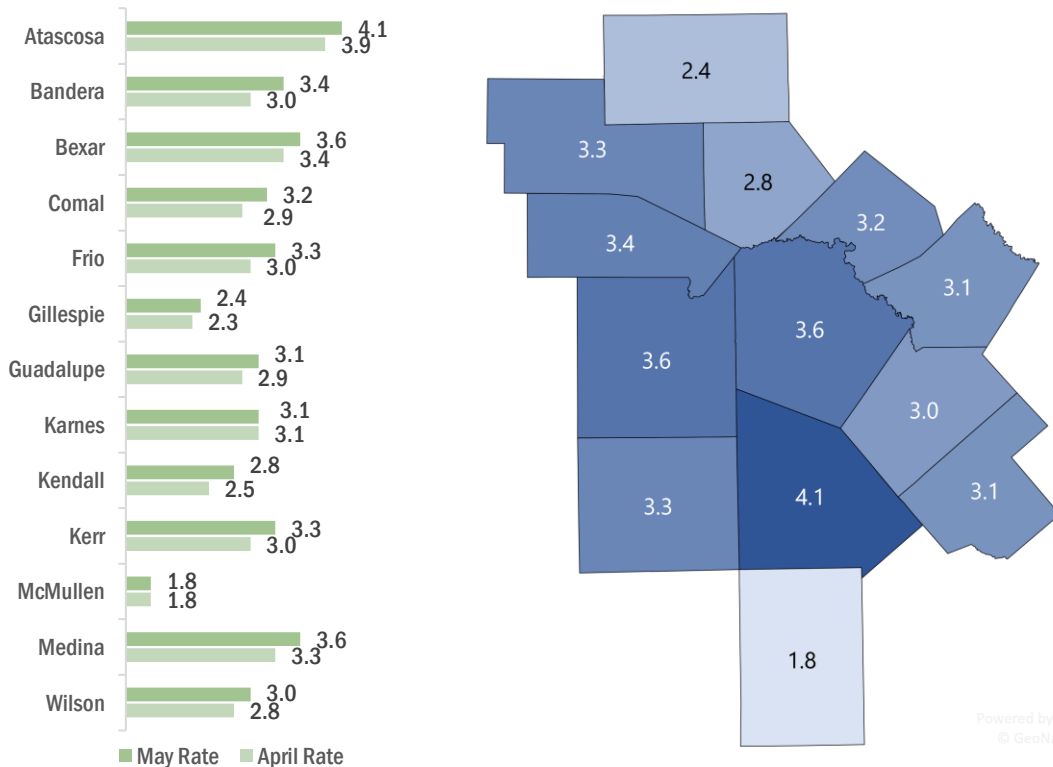

SAN ANTONIO-NEW BRAUNFELS METRO 3.5 UNEMPLOYMENT RATE IS LOWER THAN 3.8 REPORTED FOR THE STATE AND RANKS 3rd AMONG THE LARGE METRO AREAS

6/17/2022

Unemployment rates increased for most counties except McMullen and Karnes with no change.

New Braunfels has the lowest unemployment amongst area cities.

Source: Texas Workforce Commission/LMCI/LAUS

The Local Area Unemployment Statistics (LAUS) program produces monthly and annual employment, unemployment, and labor force data for Census regions and divisions, States, counties, metropolitan areas, and many cities.