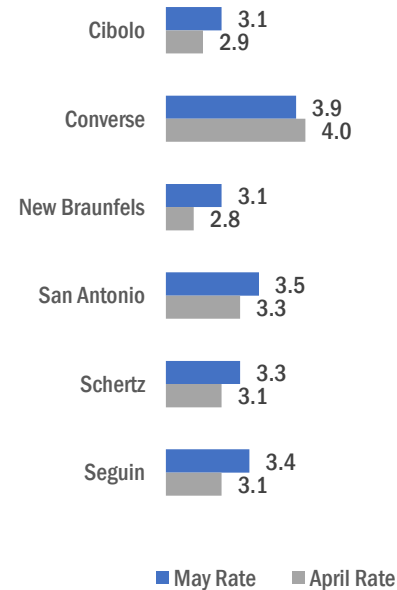

SAN ANTONIO-NEW BRAUNFELS METRO 3.5 UNEMPLOYMENT RATE IS LOWER THAN 3.8 REPORTED FOR THE STATE AND RANKS 3rd AMONG THE LARGE METRO AREAS

6/17/2022

Unemployment rates increased for most counties except McMullen and Karnes with no change.

New Braunfels has the lowest unemployment amongst area cities.

Source: Texas Workforce Commission/LMCI/LAUS

The Local Area Unemployment Statistics (LAUS) program produces monthly and annual employment, unemployment, and labor force data for Census regions and divisions, States, counties, metropolitan areas, and many cities.