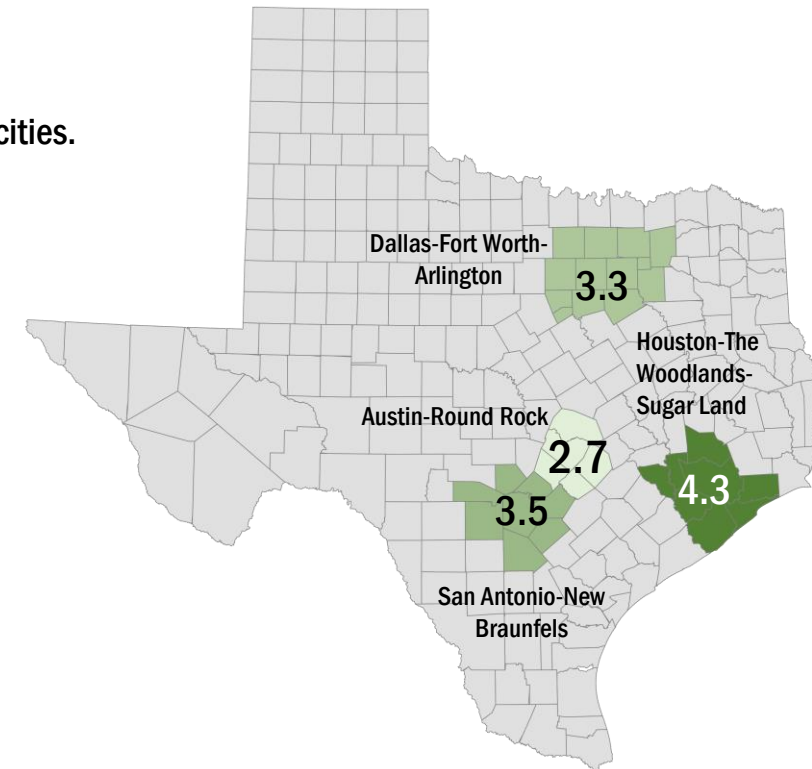

SAN ANTONIO-NEW BRAUNFELS METRO 3.5 UNEMPLOYMENT RATE IS LOWER THAN 3.8 REPORTED FOR THE STATE AND RANKS 3rd AMONG THE LARGE METRO AREAS

6/17/2022

Unemployment rates increased for most counties except McMullen and Karnes with no change.

New Braunfels has the lowest unemployment amongst area cities.

Source: Texas Workforce Commission/LMCI/LAUS

The Local Area Unemployment Statistics (LAUS) program produces monthly and annual employment, unemployment, and labor force data for Census regions and divisions, States, counties, metropolitan areas, and many cities.