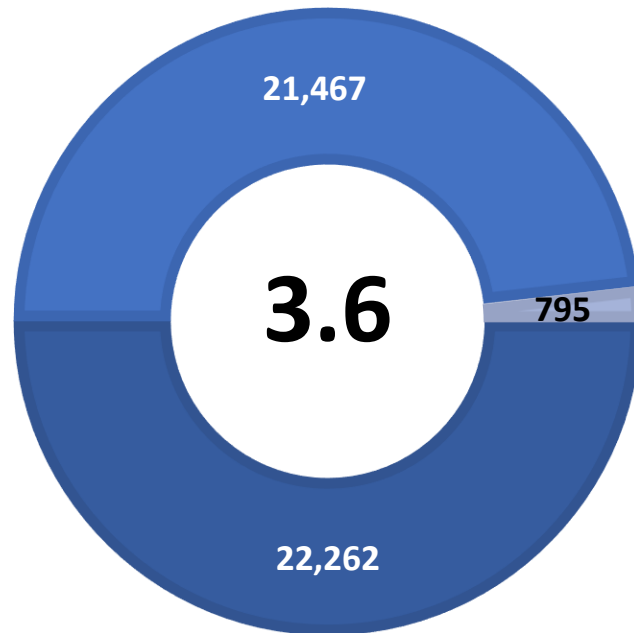

MEDINA COUNTY UNEMPLOYMENT RATE INCREASES TO 3.6 PERCENT

Workforce Solutions Alamo releases May 2022 Jobs Report

Source: Texas Workforce Commission/LMCI/LAUS

The Local Area Unemployment Statistics (LAUS) program produces monthly and annual employment, unemployment, and labor force data for Census regions and divisions, States, counties, metropolitan areas, and many cities.

MEDINA TX US

■ Labor Force
 ■ Employment
 ■ Unemployment

Highlights

- **3.6% May County Unemployment Rate (Not Seasonally Adjusted)**
- **795 people actively looking and available for work**
- **UP from 3.3% in April**
- **LOWER than the 3.5% Unemployment Rate for the 13-County WDA Area**
- **LOWER than the 3.9% Unemployment Rate for the State of Texas**
- **MEDINA Unemployment Rate ranked 3rd highest in the 13-County WDA Area**