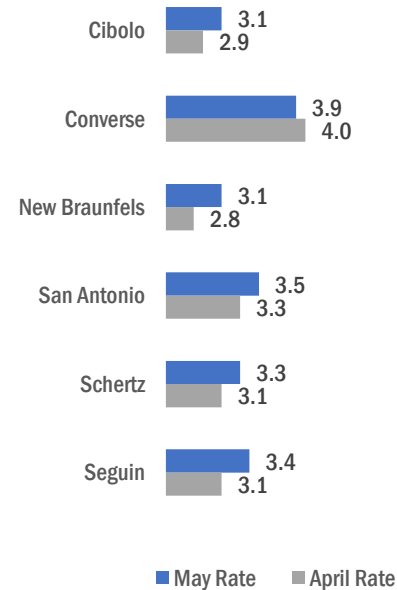

MEDINA TX US

■ Labor Force
 ■ Employment
 ■ Unemployment

Highlights

- **3.6% May County Unemployment Rate (Not Seasonally Adjusted)**
- **795 people actively looking and available for work**
- **UP from 3.3% in April**
- **LOWER than the 3.5% Unemployment Rate for the 13-County WDA Area**
- **LOWER than the 3.9% Unemployment Rate for the State of Texas**
- **MEDINA Unemployment Rate ranked 3rd highest in the 13-County WDA Area**

Workforce Solutions Alamo is an equal opportunity employer/program. Auxiliary aids and services are available upon request to individuals with disabilities. Texas Relay Numbers: 1-800-735-2989 (TDD) or 1-800-735-2988 (Voice) or 711.

SAN ANTONIO-NEW BRAUNFELS METRO 3.5 UNEMPLOYMENT RATE IS LOWER THAN 3.8 REPORTED FOR THE STATE AND RANKS 3rd AMONG THE LARGE METRO AREAS

6/17/2022

Unemployment rates increased for most counties except McMullen and Karnes with no change.

New Braunfels has the lowest unemployment amongst area cities.

Source: Texas Workforce Commission/LMCI/LAUS

The Local Area Unemployment Statistics (LAUS) program produces monthly and annual employment, unemployment, and labor force data for Census regions and divisions, States, counties, metropolitan areas, and many cities.