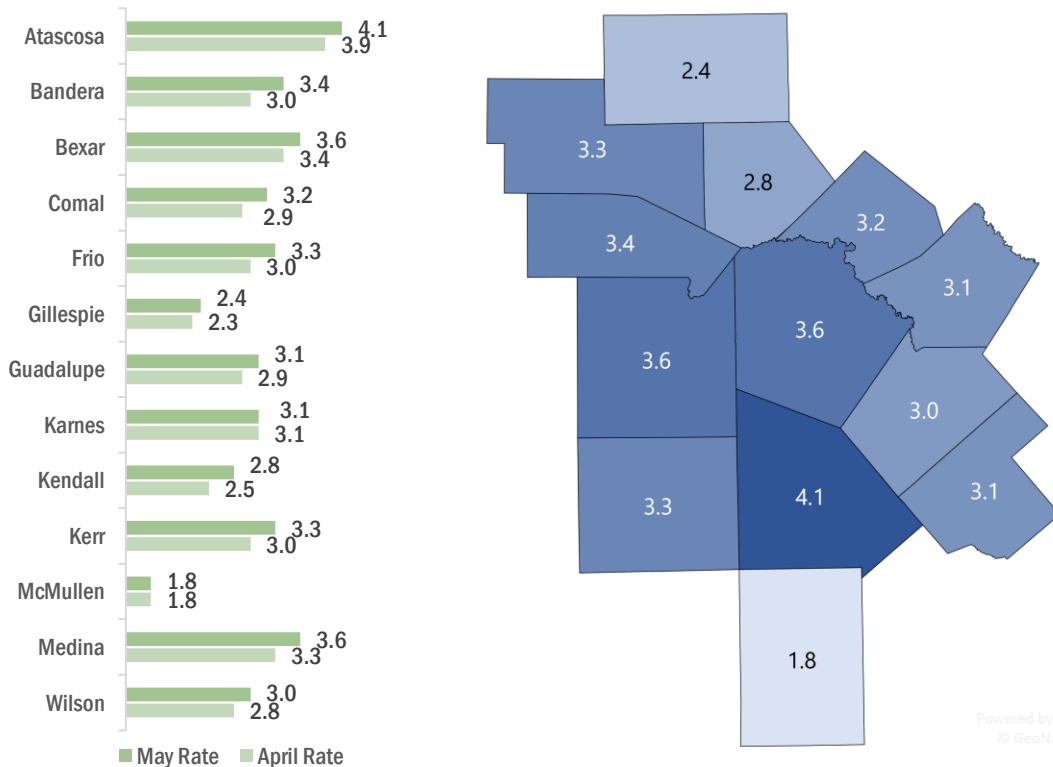

MEDINA TX US

■ Labor Force
 ■ Employment
 ■ Unemployment

Highlights

- **3.6% May County Unemployment Rate (Not Seasonally Adjusted)**
- **795 people actively looking and available for work**
- **UP from 3.3% in April**
- **LOWER than the 3.5% Unemployment Rate for the 13-County WDA Area**
- **LOWER than the 3.9% Unemployment Rate for the State of Texas**
- **MEDINA Unemployment Rate ranked 3rd highest in the 13-County WDA Area**

Note: Only the actual/unadjusted series unemployment rate estimates for Texas and the US are comparable to sub-state unemployment rates. Adjusted rates are calculated by smoothing out the changes in unemployment due to the typical seasonal hiring and layoffs. Rates reported are estimates and variations in previously reported rates can occur with BLS readjustments.

SAN ANTONIO-NEW BRAUNFELS METRO 3.5 UNEMPLOYMENT RATE IS LOWER THAN 3.8 REPORTED FOR THE STATE AND RANKS 3rd AMONG THE LARGE METRO AREAS

6/17/2022

Unemployment rates increased for most counties except McMullen and Karnes with no change.

New Braunfels has the lowest unemployment amongst area cities.

Source: Texas Workforce Commission/LMCI/LAUS

The Local Area Unemployment Statistics (LAUS) program produces monthly and annual employment, unemployment, and labor force data for Census regions and divisions, States, counties, metropolitan areas, and many cities.