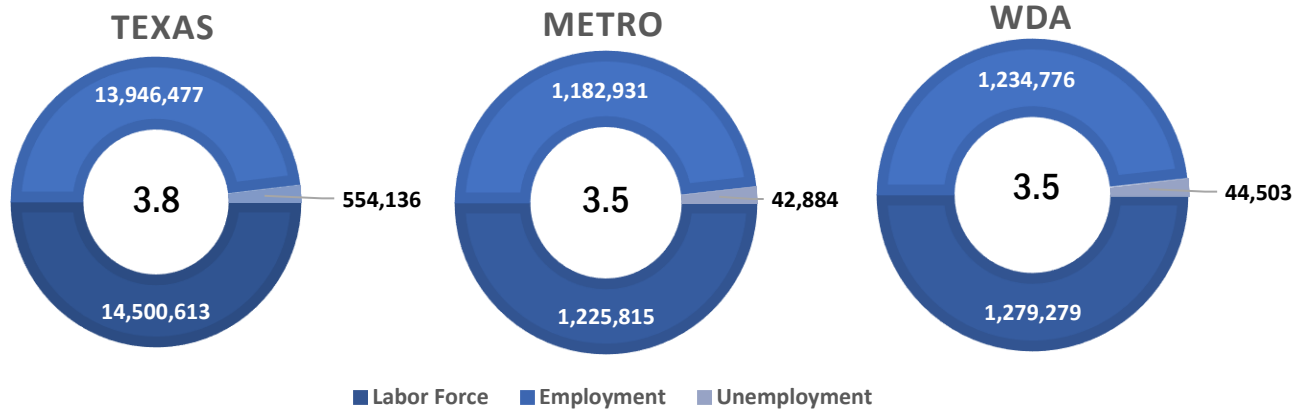

SAN ANTONIO-NEW BRAUNFELS METRO 3.5 UNEMPLOYMENT RATE IS LOWER THAN 3.8 REPORTED FOR THE STATE AND RANKS 3rd AMONG THE LARGE METRO AREAS

6/17/2022

Unemployment rates increased for most counties except McMullen and Karnes with no change.

New Braunfels has the lowest unemployment amongst area cities.

Source: Texas Workforce Commission/LMCI/LAUS

The Local Area Unemployment Statistics (LAUS) program produces monthly and annual employment, unemployment, and labor force data for Census regions and divisions, States, counties, metropolitan areas, and many cities.