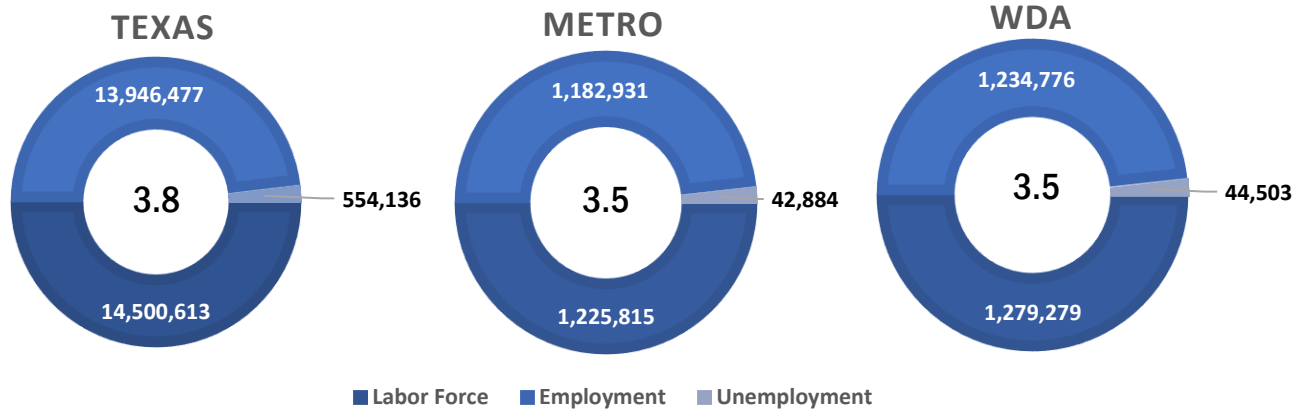

SAN ANTONIO-NEW BRAUNFELS METRO 3.5 UNEMPLOYMENT RATE IS LOWER THAN 3.8 REPORTED FOR THE STATE AND RANKS 3rd AMONG THE LARGE METRO AREAS

6/17/2022

Unemployment rates increased for most counties except McMullen and Karnes with no change.

New Braunfels has the lowest unemployment amongst area cities.

Source: Texas Workforce Commission/LMCI/LAUS

The Local Area Unemployment Statistics (LAUS) program produces monthly and annual employment, unemployment, and labor force data for Census regions and divisions, States, counties, metropolitan areas, and many cities.