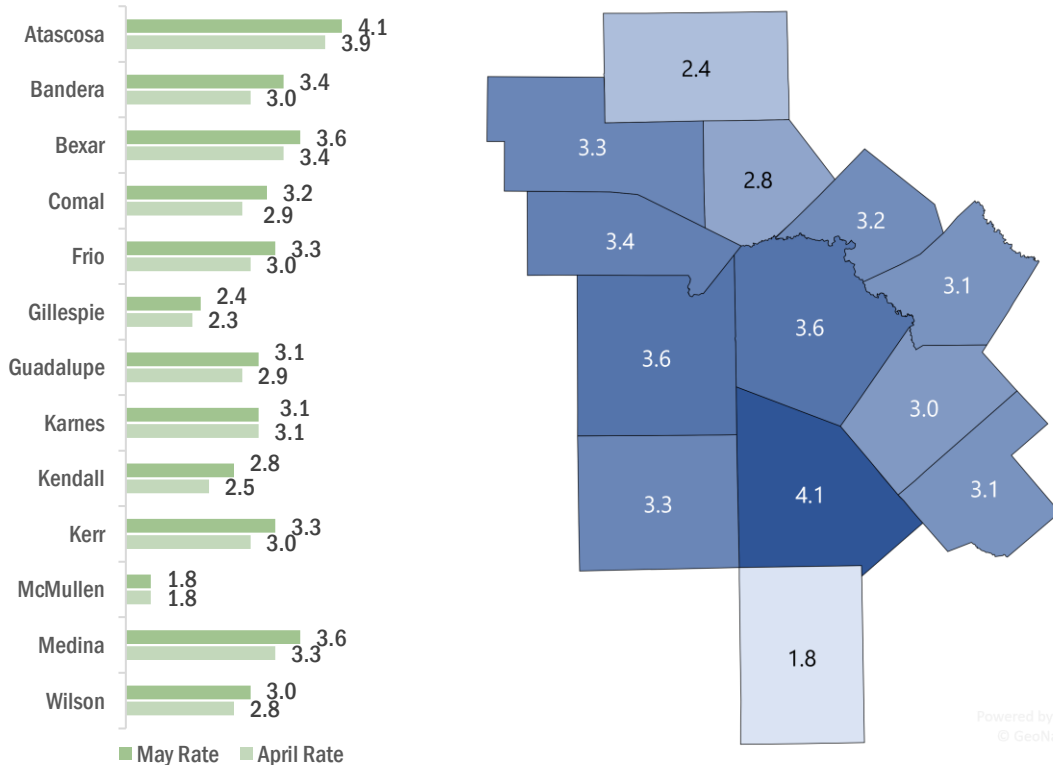

MCMULLEN TX US

■ Labor Force
 ■ Employment
 ■ Unemployment

Highlights

- **1.8% May County Unemployment Rate (Not Seasonally Adjusted)**
- **14 people actively looking and available for work**
- **UNCHANGED** from 1.8% in April
- **LOWER** than the 3.5% Unemployment Rate for the 13-County WDA Area
- **LOWER** than the 3.8% Unemployment Rate for the State of Texas
- **MCMULLEN Unemployment Rate ranked lowest in the 13-County WDA Area**

Note: Only the actual/unadjusted series unemployment rate estimates for Texas and the US are comparable to sub-state unemployment rates. Adjusted rates are calculated by smoothing out the changes in unemployment due to the typical seasonal hiring and layoffs. Rates reported are estimates and variations in previously reported rates can occur with BLS readjustments.

SAN ANTONIO-NEW BRAUNFELS METRO 3.5 UNEMPLOYMENT RATE IS LOWER THAN 3.8 REPORTED FOR THE STATE AND RANKS 3rd AMONG THE LARGE METRO AREAS

6/17/2022

Unemployment rates increased for most counties except McMullen and Karnes with no change.

New Braunfels has the lowest unemployment amongst area cities.

Source: Texas Workforce Commission/LMCI/LAUS

The Local Area Unemployment Statistics (LAUS) program produces monthly and annual employment, unemployment, and labor force data for Census regions and divisions, States, counties, metropolitan areas, and many cities.