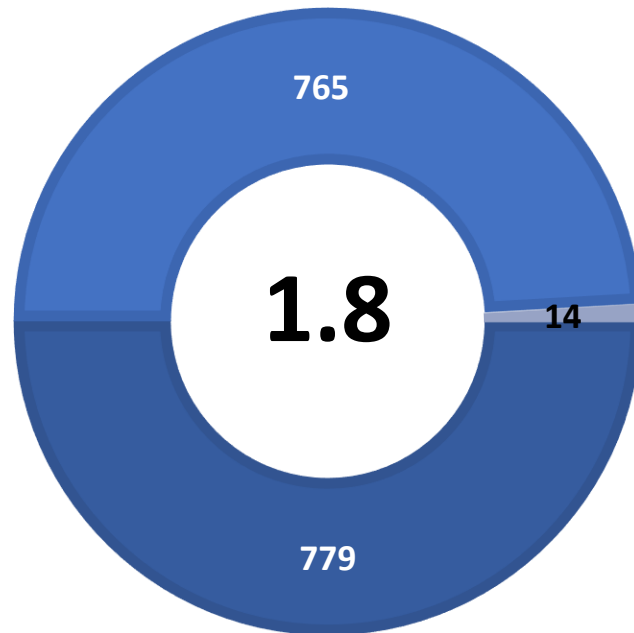

MCMULLEN COUNTY UNEMPLOYMENT RATE REMAINS AT 1.8 PERCENT

Workforce Solutions Alamo releases May 2022 Jobs Report

Source: Texas Workforce Commission/LMCI/LAUS

The Local Area Unemployment Statistics (LAUS) program produces monthly and annual employment, unemployment, and labor force data for Census regions and divisions, States, counties, metropolitan areas, and many cities.

MCMULLEN TX US

■ Labor Force
 ■ Employment
 ■ Unemployment

Highlights

- **1.8% May County Unemployment Rate (Not Seasonally Adjusted)**
- **14 people actively looking and available for work**
- **UNCHANGED** from 1.8% in April
- **LOWER** than the 3.5% Unemployment Rate for the 13-County WDA Area
- **LOWER** than the 3.8% Unemployment Rate for the State of Texas
- **MCMULLEN Unemployment Rate ranked lowest in the 13-County WDA Area**