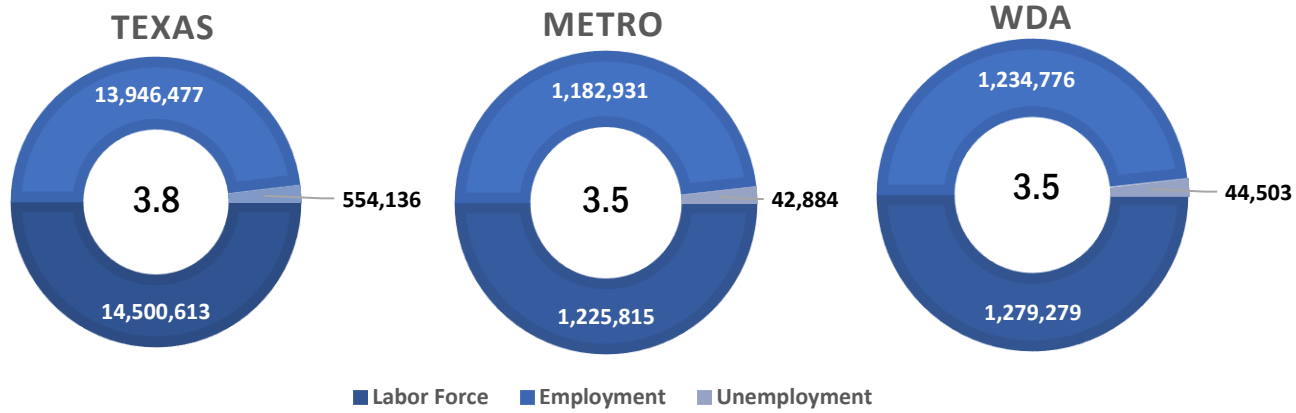

SAN ANTONIO-NEW BRAUNFELS METRO 3.5 UNEMPLOYMENT RATE IS LOWER THAN 3.8 REPORTED FOR THE STATE AND RANKS 3rd AMONG THE LARGE METRO AREAS

6/17/2022

Unemployment rates increased for most counties except McMullen and Karnes with no change.

New Braunfels has the lowest unemployment amongst area cities.

Source: Texas Workforce Commission/LMCI/LAUS

The Local Area Unemployment Statistics (LAUS) program produces monthly and annual employment, unemployment, and labor force data for Census regions and divisions, States, counties, metropolitan areas, and many cities.