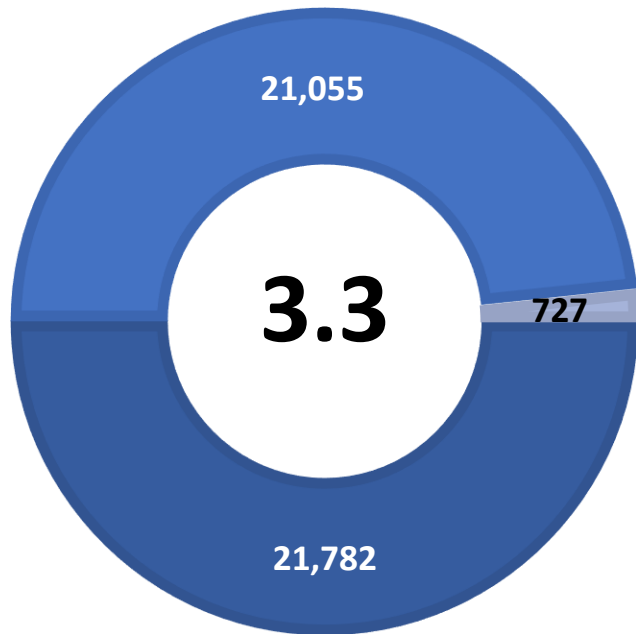

KERR COUNTY UNEMPLOYMENT RATE INCREASES TO 3.3 PERCENT

Workforce Solutions Alamo releases May 2022 Jobs Report

Source: Texas Workforce Commission/LMCI/LAUS

The Local Area Unemployment Statistics (LAUS) program produces monthly and annual employment, unemployment, and labor force data for Census regions and divisions, States, counties, metropolitan areas, and many cities.

KERR TX US

■ Labor Force
 ■ Employment
 ■ Unemployment

Highlights

- **3.3% May County Unemployment Rate (Not Seasonally Adjusted)**
- **727 people actively looking and available for work**
- **UP from 3.0% in April**
- **LOWER than the 3.5% Unemployment Rate for the 13-County WDA Area**
- **LOWER than the 3.8% Unemployment Rate for the State of Texas**
- **KERR Unemployment Rate ranked 5th highest in the 13-County WDA Area**