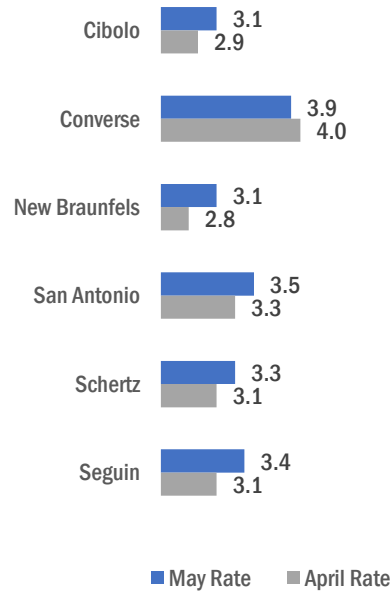

KERR TX US

■ Labor Force
 ■ Employment
 ■ Unemployment

Highlights

- **3.3% May County Unemployment Rate (Not Seasonally Adjusted)**
- **727 people actively looking and available for work**
- **UP from 3.0% in April**
- **LOWER than the 3.5% Unemployment Rate for the 13-County WDA Area**
- **LOWER than the 3.8% Unemployment Rate for the State of Texas**
- **KERR Unemployment Rate ranked 5th highest in the 13-County WDA Area**

Workforce Solutions Alamo is an equal opportunity employer/program. Auxiliary aids and services are available upon request to individuals with disabilities. Texas Relay Numbers: 1-800-735-2989 (TDD) or 1-800-735-2988 (Voice) or 711.

SAN ANTONIO-NEW BRAUNFELS METRO 3.5 UNEMPLOYMENT RATE IS LOWER THAN 3.8 REPORTED FOR THE STATE AND RANKS 3rd AMONG THE LARGE METRO AREAS

6/17/2022

Unemployment rates increased for most counties except McMullen and Karnes with no change.

New Braunfels has the lowest unemployment amongst area cities.

Source: Texas Workforce Commission/LMCI/LAUS

The Local Area Unemployment Statistics (LAUS) program produces monthly and annual employment, unemployment, and labor force data for Census regions and divisions, States, counties, metropolitan areas, and many cities.