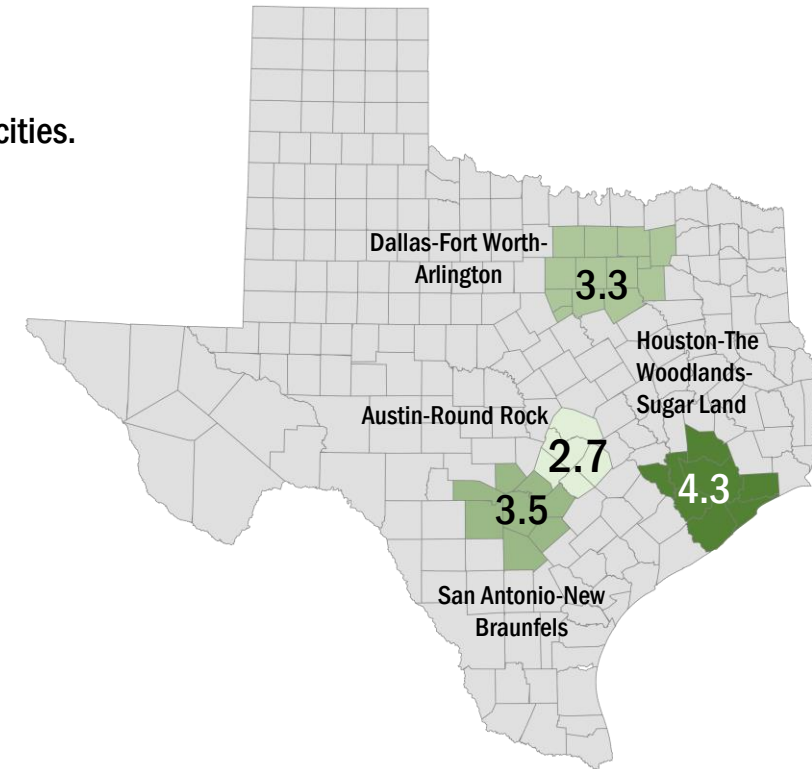

Workforce Solutions Alamo is an equal opportunity employer/program. Auxiliary aids and services are available upon request to individuals with disabilities. Texas Relay Numbers: 1-800-735-2989 (TDD) or 1-800-735-2988 (Voice) or 711.

SAN ANTONIO-NEW BRAUNFELS METRO 3.5 UNEMPLOYMENT RATE IS LOWER THAN 3.8 REPORTED FOR THE STATE AND RANKS 3rd AMONG THE LARGE METRO AREAS

6/17/2022

Unemployment rates increased for most counties except McMullen and Karnes with no change.

New Braunfels has the lowest unemployment amongst area cities.

Source: Texas Workforce Commission/LMCI/LAUS

The Local Area Unemployment Statistics (LAUS) program produces monthly and annual employment, unemployment, and labor force data for Census regions and divisions, States, counties, metropolitan areas, and many cities.