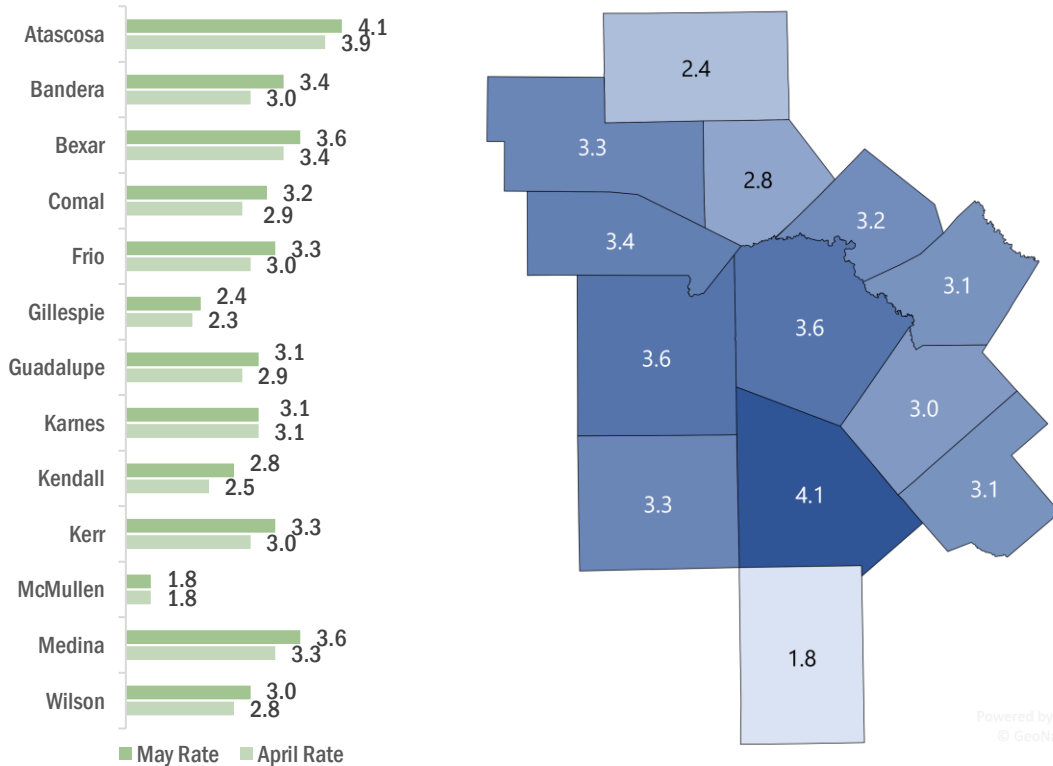

KERR TX US

■ Labor Force
 ■ Employment
 ■ Unemployment

Highlights

- **3.3% May County Unemployment Rate (Not Seasonally Adjusted)**
- **727 people actively looking and available for work**
- **UP from 3.0% in April**
- **LOWER than the 3.5% Unemployment Rate for the 13-County WDA Area**
- **LOWER than the 3.8% Unemployment Rate for the State of Texas**
- **KERR Unemployment Rate ranked 5th highest in the 13-County WDA Area**

Note: Only the actual/unadjusted series unemployment rate estimates for Texas and the US are comparable to sub-state unemployment rates. Adjusted rates are calculated by smoothing out the changes in unemployment due to the typical seasonal hiring and layoffs. Rates reported are estimates and variations in previously reported rates can occur with BLS readjustments.

SAN ANTONIO-NEW BRAUNFELS METRO 3.5 UNEMPLOYMENT RATE IS LOWER THAN 3.8 REPORTED FOR THE STATE AND RANKS 3rd AMONG THE LARGE METRO AREAS

6/17/2022

Unemployment rates increased for most counties except McMullen and Karnes with no change.

New Braunfels has the lowest unemployment amongst area cities.

Source: Texas Workforce Commission/LMCI/LAUS

The Local Area Unemployment Statistics (LAUS) program produces monthly and annual employment, unemployment, and labor force data for Census regions and divisions, States, counties, metropolitan areas, and many cities.