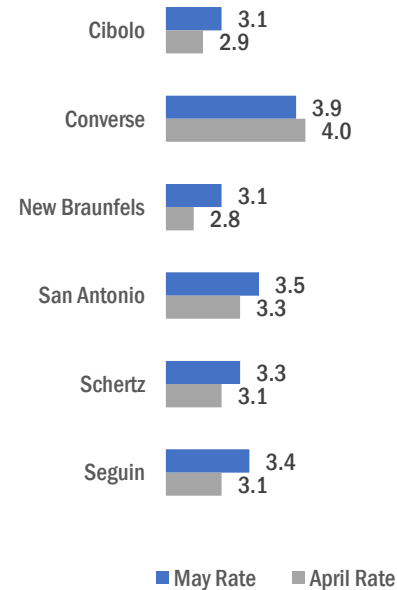

New Braunfels has the lowest unemployment amongst area cities.