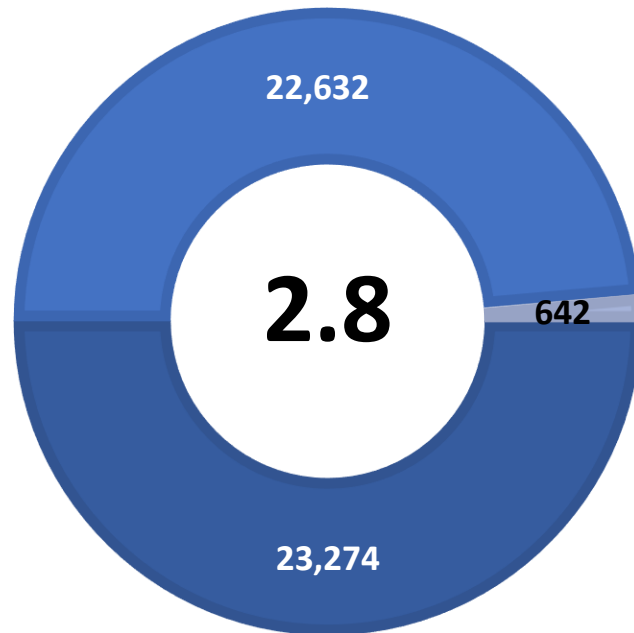

KENDALL COUNTY UNEMPLOYMENT RATE INCREASES TO 2.8 PERCENT

Workforce Solutions Alamo releases May 2022 Jobs Report

Source: Texas Workforce Commission/LMCI/LAUS

The Local Area Unemployment Statistics (LAUS) program produces monthly and annual employment, unemployment, and labor force data for Census regions and divisions, States, counties, metropolitan areas, and many cities.

KENDALL TX US

■ Labor Force ■ Employment ■ Unemployment

Highlights

- **2.8% May County Unemployment Rate (Not Seasonally Adjusted)**
- **642 people actively looking and available for work**
- **UP from 2.5% in April**
- **LOWER than the 3.5% Unemployment Rate for the 13-County WDA Area**
- **LOWER than the 3.8% Unemployment Rate for the State of Texas**
- **KENDALL Unemployment Rate ranked 3rd lowest in the 13-County WDA Area**

Note: Only the actual/unadjusted series unemployment rate estimates for Texas and the US are comparable to sub-state unemployment rates. Adjusted rates are calculated by smoothing out the changes in unemployment due to the typical seasonal hiring and layoffs. Rates reported are estimates and variations in previously reported rates can occur with BLS readjustments.

Workforce Solutions Alamo is an equal opportunity employer/program. Auxiliary aids and services are available upon request to individuals with disabilities. Texas Relay Numbers: 1-800-735-2989 (TDD) or 1-800-735-2988 (Voice) or 711.