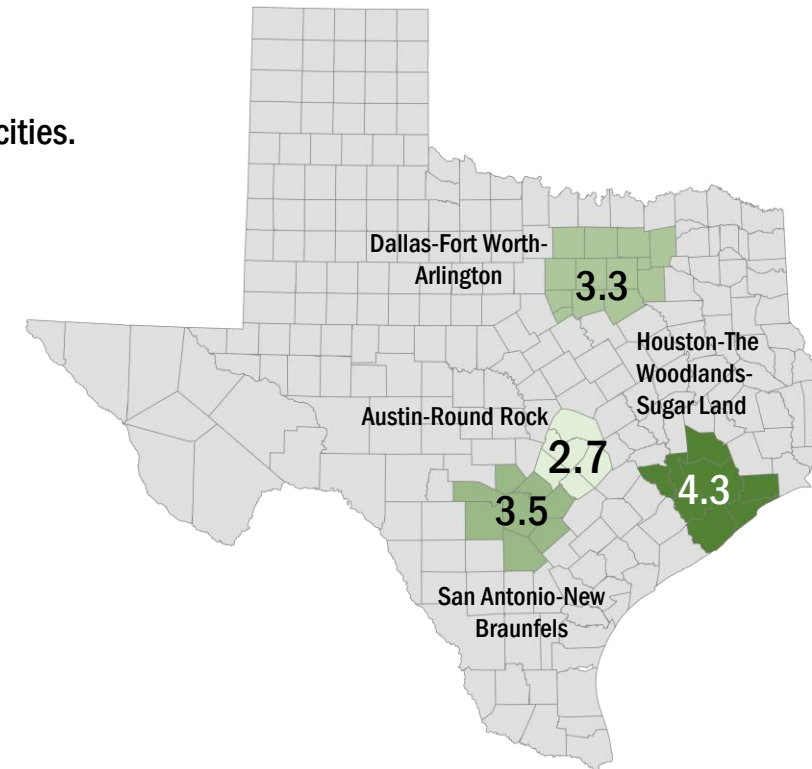

*Workforce Solutions Alamo is an equal opportunity employer/program. Auxiliary aids and services are available upon request to individuals with disabilities. Texas Relay Numbers: 1-800-735-2989 (TDD) or 1-800-735-2988 (Voice) or 711.*

**SAN ANTONIO-NEW BRAUNFELS METRO 3.5 UNEMPLOYMENT RATE IS LOWER THAN 3.8 REPORTED FOR THE STATE AND RANKS 3<sup>rd</sup> AMONG THE LARGE METRO AREAS**

6/17/2022

Unemployment rates increased for most counties except McMullen and Karnes with no change.

New Braunfels has the lowest unemployment amongst area cities.

Source: Texas Workforce Commission/LMCI/LAUS

The Local Area Unemployment Statistics (LAUS) program produces monthly and annual employment, unemployment, and labor force data for Census regions and divisions, States, counties, metropolitan areas, and many cities.