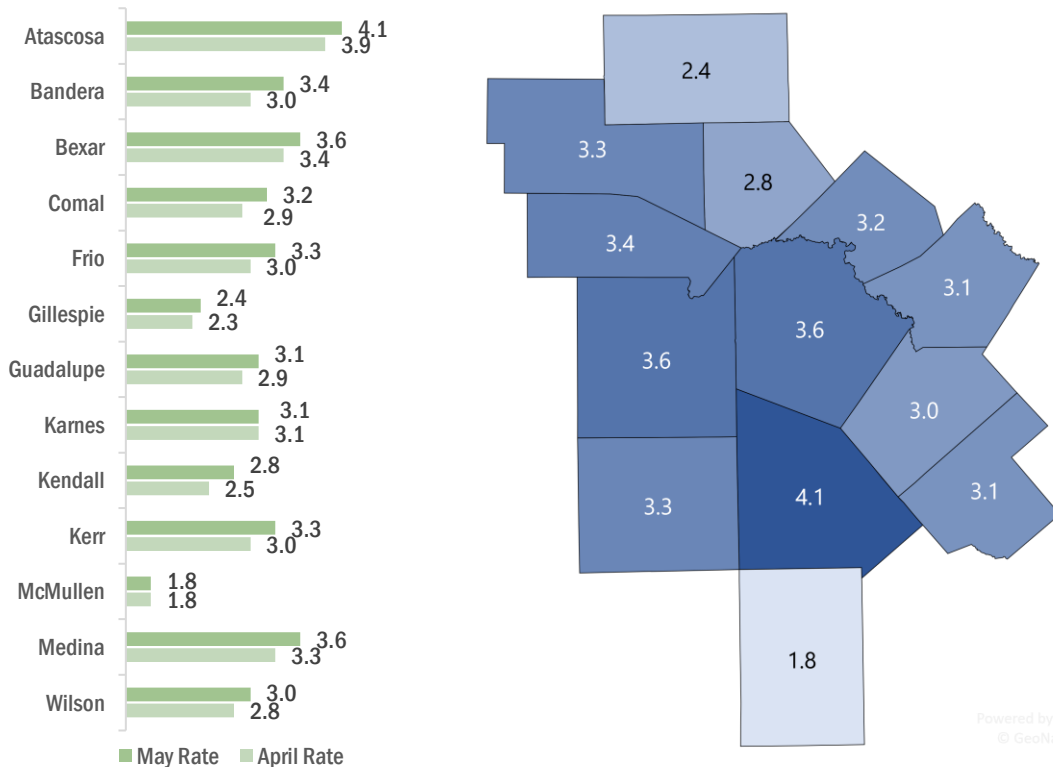

SAN ANTONIO-NEW BRAUNFELS METRO 3.5 UNEMPLOYMENT RATE IS LOWER THAN 3.8 REPORTED FOR THE STATE AND RANKS 3rd AMONG THE LARGE METRO AREAS

6/17/2022

Unemployment rates increased for most counties except McMullen and Karnes with no change.