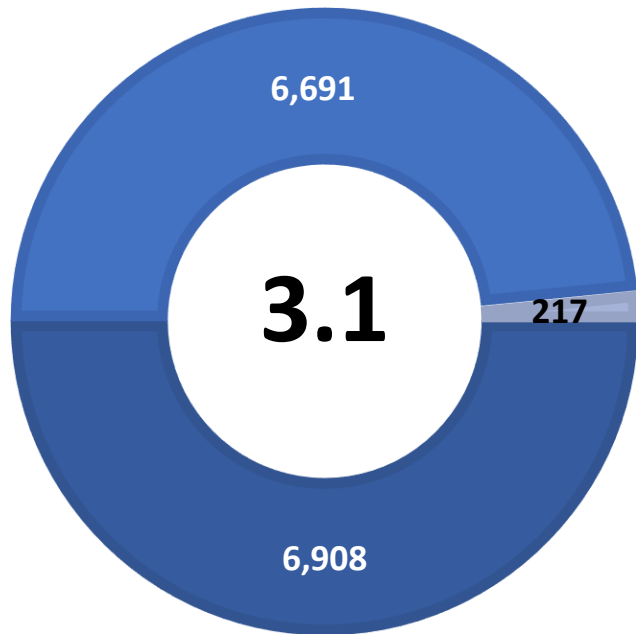

KARNES COUNTY UNEMPLOYMENT RATE REMAINS AT 3.1 PERCENT

Workforce Solutions Alamo releases May 2022 Jobs Report

Source: Texas Workforce Commission/LMCI/LAUS

The Local Area Unemployment Statistics (LAUS) program produces monthly and annual employment, unemployment, and labor force data for Census regions and divisions, States, counties, metropolitan areas, and many cities.

KARNES TX US

■ Labor Force
 ■ Employment
 ■ Unemployment

Highlights

- **3.1% May County Unemployment Rate (Not Seasonally Adjusted)**
- **217 people actively looking and available for work**
- **UNCHANGED** from 3.1% in April
- **LOWER** than the 3.5% Unemployment Rate for the 13-County WDA Area
- **LOWER** than the 3.8% Unemployment Rate for the State of Texas
- **KARNES Unemployment Rate ranked 5th lowest in the 13-County WDA Area**