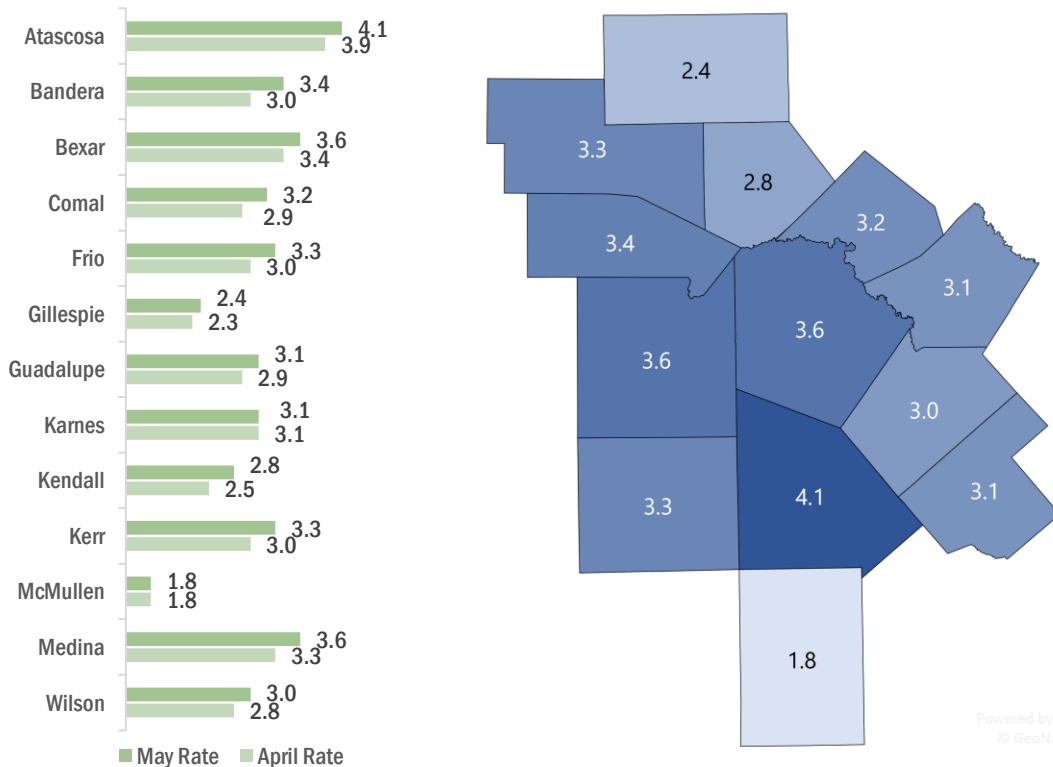

KARNES TX US

■ Labor Force
 ■ Employment
 ■ Unemployment

Highlights

- **3.1% May County Unemployment Rate (Not Seasonally Adjusted)**
- **217 people actively looking and available for work**
- **UNCHANGED** from 3.1% in April
- **LOWER** than the 3.5% Unemployment Rate for the 13-County WDA Area
- **LOWER** than the 3.8% Unemployment Rate for the State of Texas
- **KARNES Unemployment Rate ranked 5th lowest in the 13-County WDA Area**

Note: Only the actual/unadjusted series unemployment rate estimates for Texas and the US are comparable to sub-state unemployment rates. Adjusted rates are calculated by smoothing out the changes in unemployment due to the typical seasonal hiring and layoffs. Rates reported are estimates and variations in previously reported rates can occur with BLS readjustments.

SAN ANTONIO-NEW BRAUNFELS METRO 3.5 UNEMPLOYMENT RATE IS LOWER THAN 3.8 REPORTED FOR THE STATE AND RANKS 3rd AMONG THE LARGE METRO AREAS

6/17/2022

Unemployment rates increased for most counties except McMullen and Karnes with no change.

New Braunfels has the lowest unemployment amongst area cities.

Source: Texas Workforce Commission/LMCI/LAUS

The Local Area Unemployment Statistics (LAUS) program produces monthly and annual employment, unemployment, and labor force data for Census regions and divisions, States, counties, metropolitan areas, and many cities.