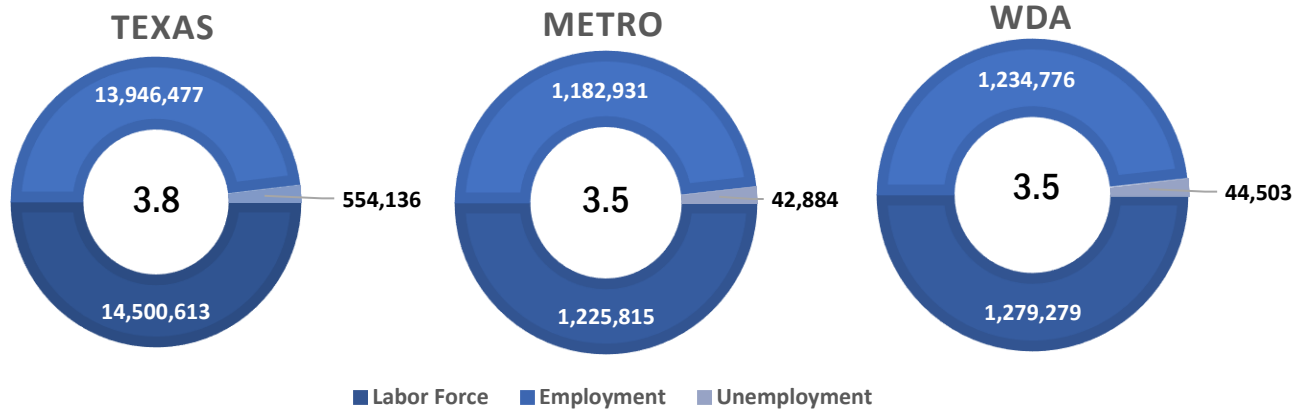

SAN ANTONIO-NEW BRAUNFELS METRO 3.5 UNEMPLOYMENT RATE IS LOWER THAN 3.8 REPORTED FOR THE STATE AND RANKS 3rd AMONG THE LARGE METRO AREAS

6/17/2022

Unemployment rates increased for most counties except McMullen and Karnes with no change.

New Braunfels has the lowest unemployment amongst area cities.

Source: Texas Workforce Commission/LMCI/LAUS

The Local Area Unemployment Statistics (LAUS) program produces monthly and annual employment, unemployment, and labor force data for Census regions and divisions, States, counties, metropolitan areas, and many cities.