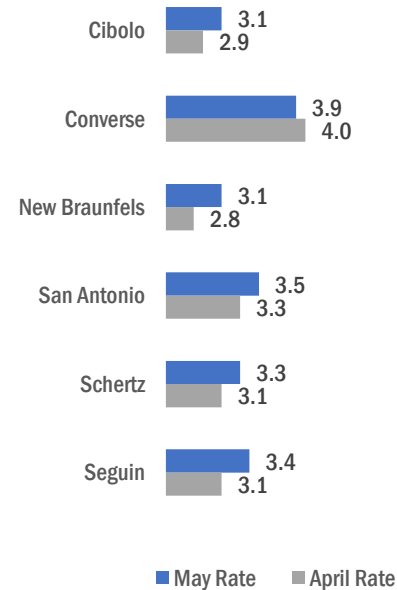

Workforce Solutions Alamo is an equal opportunity employer/program. Auxiliary aids and services are available upon request to individuals with disabilities. Texas Relay Numbers: 1-800-735-2989 (TDD) or 1-800-735-2988 (Voice) or 711.

SAN ANTONIO-NEW BRAUNFELS METRO 3.5 UNEMPLOYMENT RATE IS LOWER THAN 3.8 REPORTED FOR THE STATE AND RANKS 3rd AMONG THE LARGE METRO AREAS

6/17/2022

Unemployment rates increased for most counties except McMullen and Karnes with no change.

New Braunfels has the lowest unemployment amongst area cities.

Source: Texas Workforce Commission/LMCI/LAUS

The Local Area Unemployment Statistics (LAUS) program produces monthly and annual employment, unemployment, and labor force data for Census regions and divisions, States, counties, metropolitan areas, and many cities.