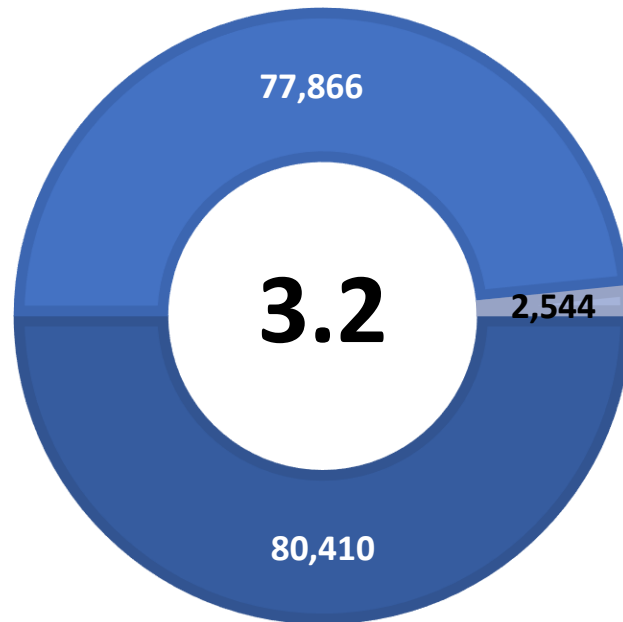

COMAL COUNTY UNEMPLOYMENT RATE INCREASES TO 3.2 PERCENT

Workforce Solutions Alamo releases May 2022 Jobs Report

Source: Texas Workforce Commission/LMCI/LAUS

The Local Area Unemployment Statistics (LAUS) program produces monthly and annual employment, unemployment, and labor force data for Census regions and divisions, States, counties, metropolitan areas, and many cities.

COMAL TX US

■ Labor Force
 ■ Employment
 ■ Unemployment

Highlights

- **3.2% May County Unemployment Rate (Not Seasonally Adjusted)**
- **2,544 people actively looking and available for work**
- **UP from 2.9% in April**
- **LOWER than the 3.5% Unemployment Rate for the 13-County WDA Area**
- **LOWER than the 3.8% Unemployment Rate for the State of Texas**
- **COMAL Unemployment Rate ranked 6th lowest in the 13-County WDA Area**