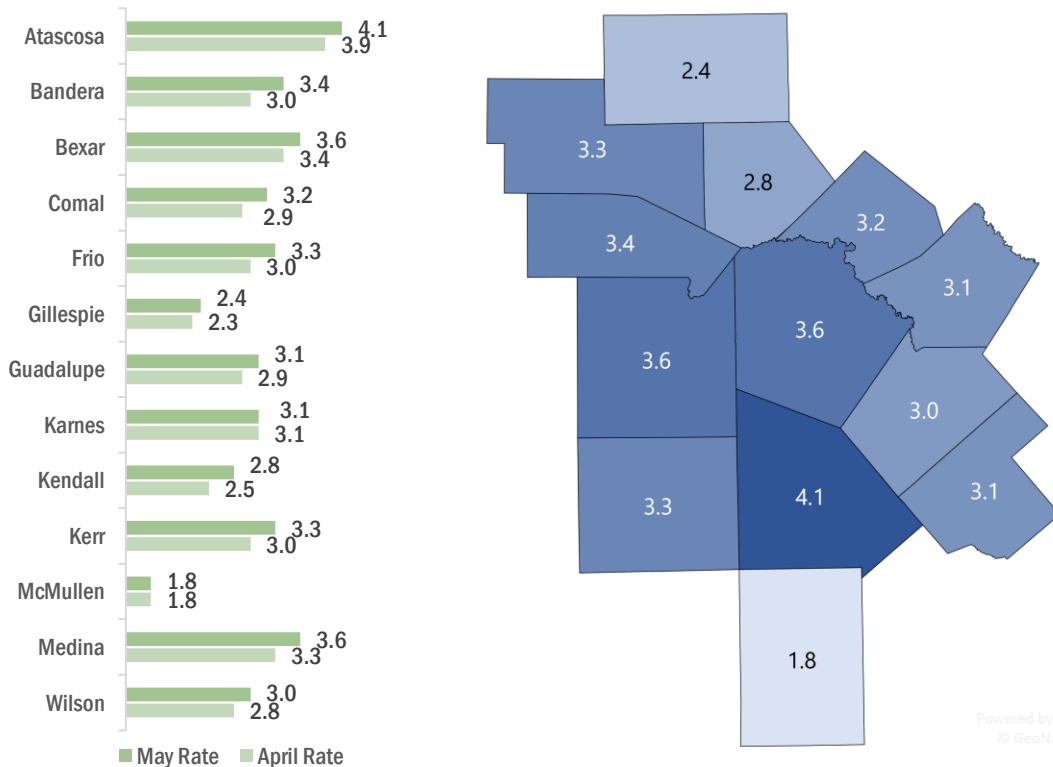

COMAL TX US

■ Labor Force
 ■ Employment
 ■ Unemployment

Highlights

- **3.2% May County Unemployment Rate (Not Seasonally Adjusted)**
- **2,544 people actively looking and available for work**
- **UP from 2.9% in April**
- **LOWER than the 3.5% Unemployment Rate for the 13-County WDA Area**
- **LOWER than the 3.8% Unemployment Rate for the State of Texas**
- **COMAL Unemployment Rate ranked 6th lowest in the 13-County WDA Area**

Note: Only the actual/unadjusted series unemployment rate estimates for Texas and the US are comparable to sub-state unemployment rates. Adjusted rates are calculated by smoothing out the changes in unemployment due to the typical seasonal hiring and layoffs. Rates reported are estimates and variations in previously reported rates can occur with BLS readjustments.

SAN ANTONIO-NEW BRAUNFELS METRO 3.5 UNEMPLOYMENT RATE IS LOWER THAN 3.8 REPORTED FOR THE STATE AND RANKS 3rd AMONG THE LARGE METRO AREAS

6/17/2022

Unemployment rates increased for most counties except McMullen and Karnes with no change.

New Braunfels has the lowest unemployment amongst area cities.

Source: Texas Workforce Commission/LMCI/LAUS

The Local Area Unemployment Statistics (LAUS) program produces monthly and annual employment, unemployment, and labor force data for Census regions and divisions, States, counties, metropolitan areas, and many cities.