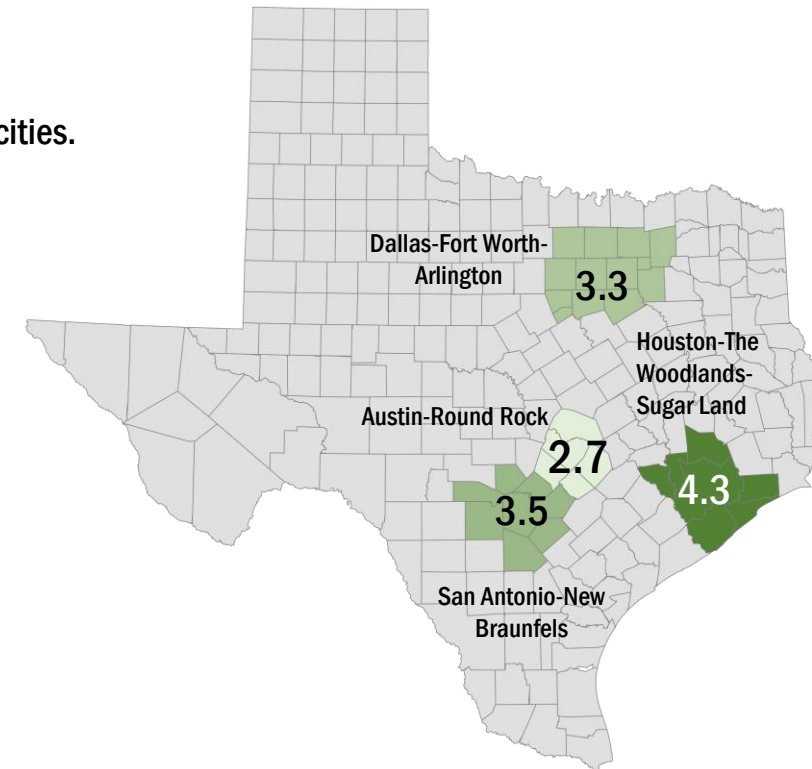

Workforce Solutions Alamo is an equal opportunity employer/program. Auxiliary aids and services are available upon request to individuals with disabilities. Texas Relay Numbers: 1-800-735-2989 (TDD) or 1-800-735-2988 (Voice) or 711.

SAN ANTONIO-NEW BRAUNFELS METRO 3.5 UNEMPLOYMENT RATE IS LOWER THAN 3.8 REPORTED FOR THE STATE AND RANKS 3rd AMONG THE LARGE METRO AREAS

6/17/2022

Unemployment rates increased for most counties except McMullen and Karnes with no change.

New Braunfels has the lowest unemployment amongst area cities.

Source: Texas Workforce Commission/LMCI/LAUS

The Local Area Unemployment Statistics (LAUS) program produces monthly and annual employment, unemployment, and labor force data for Census regions and divisions, States, counties, metropolitan areas, and many cities.