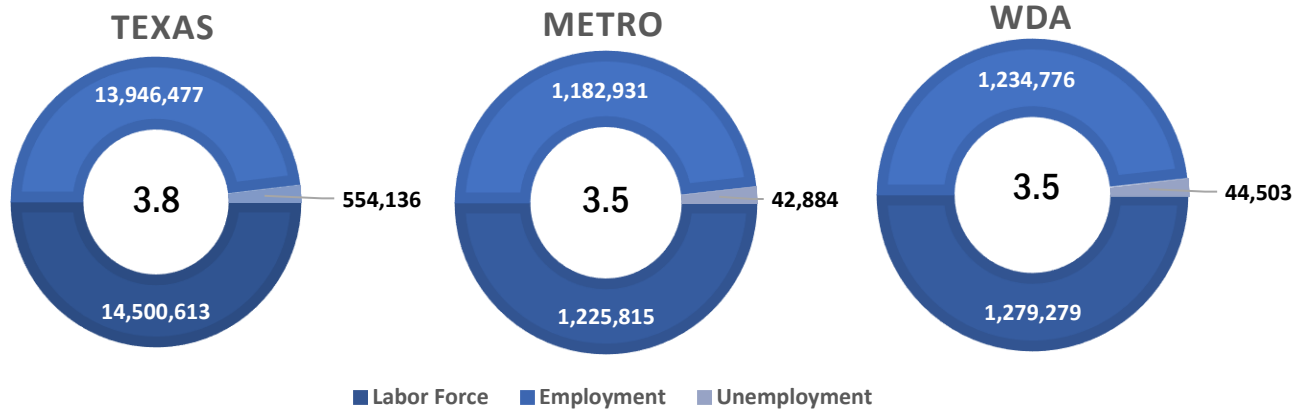

SAN ANTONIO-NEW BRAUNFELS METRO 3.5 UNEMPLOYMENT RATE IS LOWER THAN 3.8 REPORTED FOR THE STATE AND RANKS 3rd AMONG THE LARGE METRO AREAS

6/17/2022

Unemployment rates increased for most counties except McMullen and Karnes with no change.

New Braunfels has the lowest unemployment amongst area cities.

Source: Texas Workforce Commission/LMCI/LAUS

The Local Area Unemployment Statistics (LAUS) program produces monthly and annual employment, unemployment, and labor force data for Census regions and divisions, States, counties, metropolitan areas, and many cities.