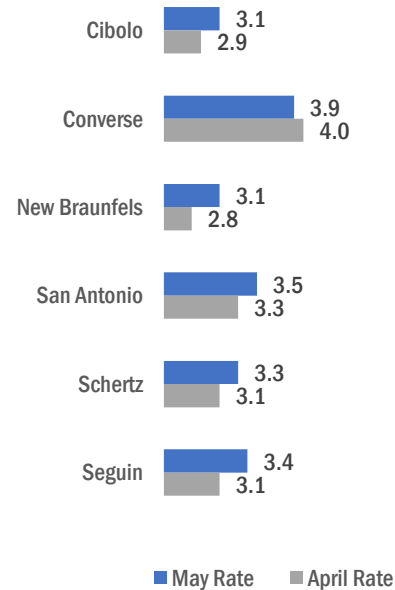

CITY OF CIBOLO

■ Labor Force
 ■ Employment
 ■ Unemployment

Highlights

- **3.1% May City Unemployment Rate (Not Seasonally Adjusted)**
- **505 people actively looking and available for work**
- **UP from 2.9% in April**
- **LOWER than the 3.5% Unemployment Rate for the San Antonio-New Braunfels Metro Area**
- **LOWER than the 3.8% Unemployment Rate for the State of Texas**
- **City of Cibolo Unemployment Rate ranked lowest among the San Antonio-New Braunfels Metro Area cities**

Workforce Solutions Alamo is an equal opportunity employer/program. Auxiliary aids and services are available upon request to individuals with disabilities. Texas Relay Numbers: 1-800-735-2989 (TDD) or 1-800-735-2988 (Voice) or 711.

SAN ANTONIO-NEW BRAUNFELS METRO 3.5 UNEMPLOYMENT RATE IS LOWER THAN 3.8 REPORTED FOR THE STATE AND RANKS 3rd AMONG THE LARGE METRO AREAS

6/17/2022

Unemployment rates increased for most counties except McMullen and Karnes with no change.

New Braunfels has the lowest unemployment amongst area cities.

Source: Texas Workforce Commission/LMCI/LAUS

The Local Area Unemployment Statistics (LAUS) program produces monthly and annual employment, unemployment, and labor force data for Census regions and divisions, States, counties, metropolitan areas, and many cities.