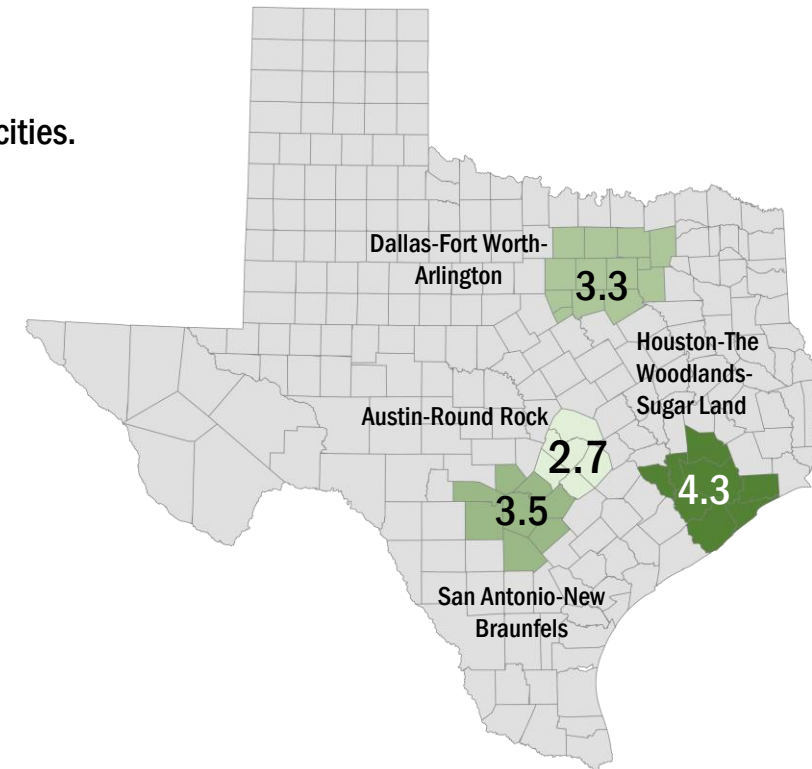

CITY OF CIBOLO

■ Labor Force
 ■ Employment
 ■ Unemployment

Highlights

- **3.1% May City Unemployment Rate (Not Seasonally Adjusted)**
- **505 people actively looking and available for work**
- **UP from 2.9% in April**
- **LOWER than the 3.5% Unemployment Rate for the San Antonio-New Braunfels Metro Area**
- **LOWER than the 3.8% Unemployment Rate for the State of Texas**
- **City of Cibolo Unemployment Rate ranked lowest among the San Antonio-New Braunfels Metro Area cities**

Workforce Solutions Alamo is an equal opportunity employer/program. Auxiliary aids and services are available upon request to individuals with disabilities. Texas Relay Numbers: 1-800-735-2989 (TDD) or 1-800-735-2988 (Voice) or 711.

SAN ANTONIO-NEW BRAUNFELS METRO 3.5 UNEMPLOYMENT RATE IS LOWER THAN 3.8 REPORTED FOR THE STATE AND RANKS 3rd AMONG THE LARGE METRO AREAS

6/17/2022

Unemployment rates increased for most counties except McMullen and Karnes with no change.

New Braunfels has the lowest unemployment amongst area cities.

Source: Texas Workforce Commission/LMCI/LAUS

The Local Area Unemployment Statistics (LAUS) program produces monthly and annual employment, unemployment, and labor force data for Census regions and divisions, States, counties, metropolitan areas, and many cities.