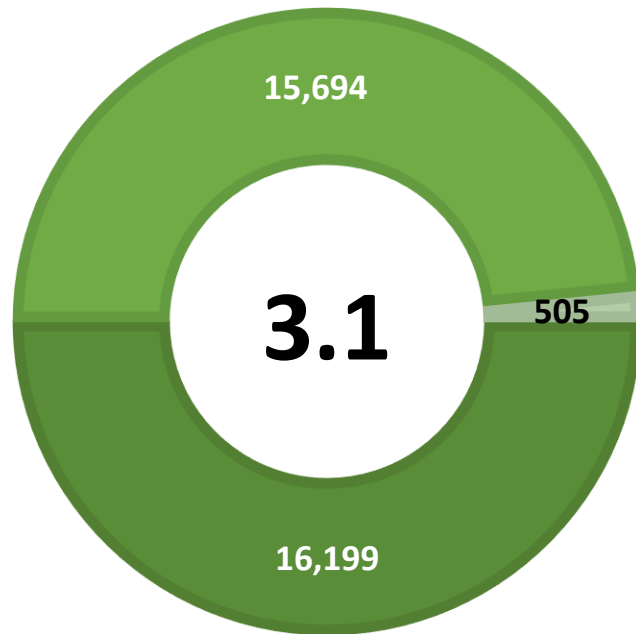

CITY OF CIBOLO UNEMPLOYMENT RATE INCREASES TO 3.1 PERCENT

Workforce Solutions Alamo releases May 2022 Jobs Report

Source: Texas Workforce Commission/LMCI/LAUS

The Local Area Unemployment Statistics (LAUS) program produces monthly and annual employment, unemployment, and labor force data for Census regions and divisions, States, counties, metropolitan areas, and many cities.

CITY OF CIBOLO

■ Labor Force
 ■ Employment
 ■ Unemployment

Highlights

- **3.1% May City Unemployment Rate (Not Seasonally Adjusted)**
- **505 people actively looking and available for work**
- **UP from 2.9% in April**
- **LOWER than the 3.5% Unemployment Rate for the San Antonio-New Braunfels Metro Area**
- **LOWER than the 3.8% Unemployment Rate for the State of Texas**
- **City of Cibolo Unemployment Rate ranked lowest among the San Antonio-New Braunfels Metro Area cities**