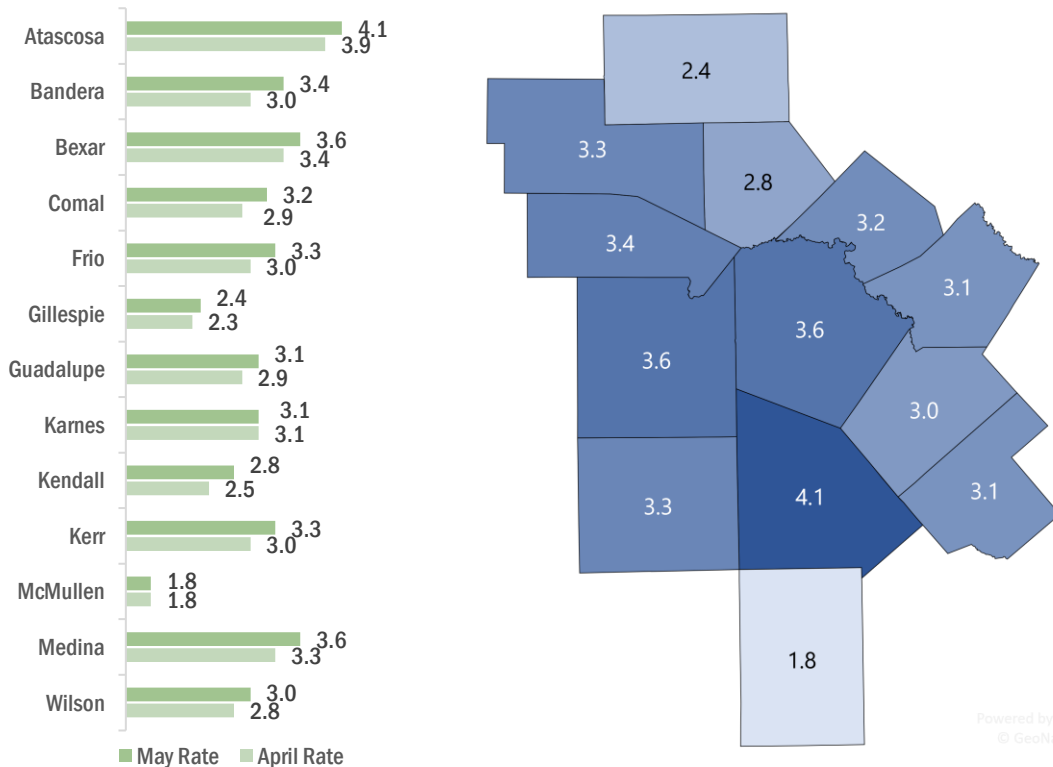

CITY OF CIBOLO

■ Labor Force
 ■ Employment
 ■ Unemployment

Highlights

- **3.1% May City Unemployment Rate (Not Seasonally Adjusted)**
- **505 people actively looking and available for work**
- **UP from 2.9% in April**
- **LOWER than the 3.5% Unemployment Rate for the San Antonio-New Braunfels Metro Area**
- **LOWER than the 3.8% Unemployment Rate for the State of Texas**
- **City of Cibolo Unemployment Rate ranked lowest among the San Antonio-New Braunfels Metro Area cities**

Note: Only the actual/unadjusted series unemployment rate estimates for Texas and the US are comparable to sub-state unemployment rates. Adjusted rates are calculated by smoothing out the changes in unemployment due to the typical seasonal hiring and layoffs. Rates reported are estimates and variations in previously reported rates can occur with BLS readjustments.

SAN ANTONIO-NEW BRAUNFELS METRO 3.5 UNEMPLOYMENT RATE IS LOWER THAN 3.8 REPORTED FOR THE STATE AND RANKS 3rd AMONG THE LARGE METRO AREAS

6/17/2022

Unemployment rates increased for most counties except McMullen and Karnes with no change.

New Braunfels has the lowest unemployment amongst area cities.

Source: Texas Workforce Commission/LMCI/LAUS

The Local Area Unemployment Statistics (LAUS) program produces monthly and annual employment, unemployment, and labor force data for Census regions and divisions, States, counties, metropolitan areas, and many cities.