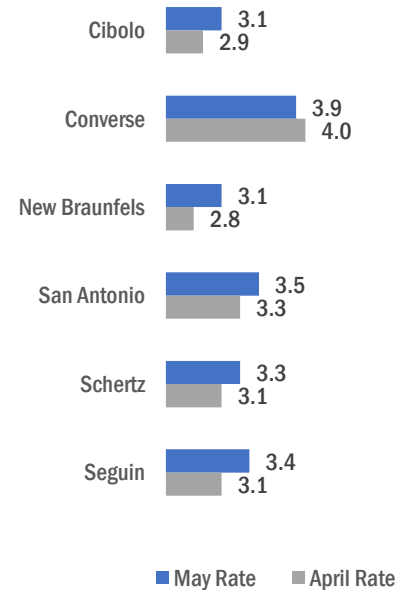

BEXAR TX US

■ Labor Force
 ■ Employment
 ■ Unemployment

Highlights

- **3.6% May County Unemployment Rate (Not Seasonally Adjusted)**
- **34,294 people actively looking and available for work**
- **UP from 3.4% in April**
- **HIGHER** than the 3.5% Unemployment Rate for the 13-County WDA Area
- **LOWER** than the 3.8% Unemployment Rate for the State of Texas
- **BEXAR Unemployment Rate ranked 2nd highest in the 13-County WDA Area**

Workforce Solutions Alamo is an equal opportunity employer/program. Auxiliary aids and services are available upon request to individuals with disabilities. Texas Relay Numbers: 1-800-735-2989 (TDD) or 1-800-735-2988 (Voice) or 711.

SAN ANTONIO-NEW BRAUNFELS METRO 3.5 UNEMPLOYMENT RATE IS LOWER THAN 3.8 REPORTED FOR THE STATE AND RANKS 3rd AMONG THE LARGE METRO AREAS

6/17/2022

Unemployment rates increased for most counties except McMullen and Karnes with no change.

New Braunfels has the lowest unemployment amongst area cities.

Source: Texas Workforce Commission/LMCI/LAUS

The Local Area Unemployment Statistics (LAUS) program produces monthly and annual employment, unemployment, and labor force data for Census regions and divisions, States, counties, metropolitan areas, and many cities.