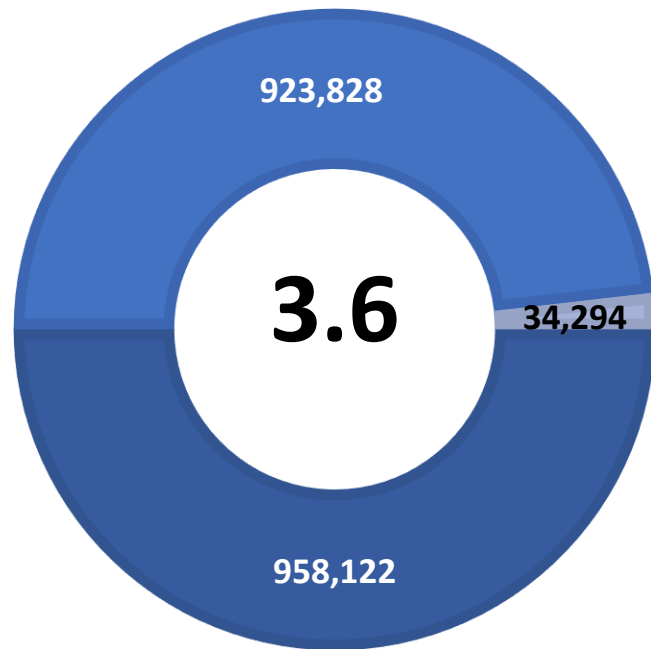

BEXAR COUNTY UNEMPLOYMENT RATE INCREASES TO 3.6 PERCENT

Workforce Solutions Alamo releases May 2022 Jobs Report

Source: Texas Workforce Commission/LMCI/LAUS

The Local Area Unemployment Statistics (LAUS) program produces monthly and annual employment, unemployment, and labor force data for Census regions and divisions, States, counties, metropolitan areas, and many cities.

BEXAR TX US

■ Labor Force
 ■ Employment
 ■ Unemployment

Highlights

- **3.6% May County Unemployment Rate (Not Seasonally Adjusted)**
- **34,294 people actively looking and available for work**
- **UP from 3.4% in April**
- **HIGHER** than the 3.5% Unemployment Rate for the 13-County WDA Area
- **LOWER** than the 3.8% Unemployment Rate for the State of Texas
- **BEXAR Unemployment Rate ranked 2nd highest in the 13-County WDA Area**