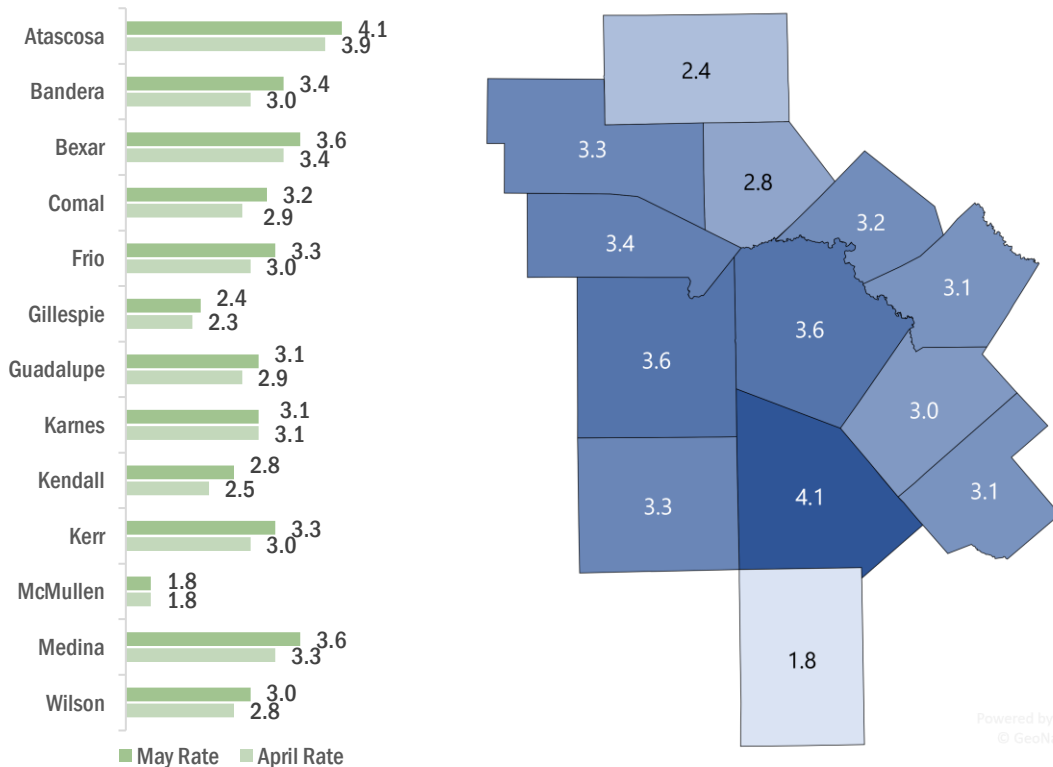

BEXAR TX US

■ Labor Force
 ■ Employment
 ■ Unemployment

Highlights

- **3.6% May County Unemployment Rate (Not Seasonally Adjusted)**
- **34,294 people actively looking and available for work**
- **UP from 3.4% in April**
- **HIGHER** than the 3.5% Unemployment Rate for the 13-County WDA Area
- **LOWER** than the 3.8% Unemployment Rate for the State of Texas
- **BEXAR Unemployment Rate ranked 2nd highest in the 13-County WDA Area**

Note: Only the actual/unadjusted series unemployment rate estimates for Texas and the US are comparable to sub-state unemployment rates. Adjusted rates are calculated by smoothing out the changes in unemployment due to the typical seasonal hiring and layoffs. Rates reported are estimates and variations in previously reported rates can occur with BLS readjustments.

SAN ANTONIO-NEW BRAUNFELS METRO 3.5 UNEMPLOYMENT RATE IS LOWER THAN 3.8 REPORTED FOR THE STATE AND RANKS 3rd AMONG THE LARGE METRO AREAS

6/17/2022

Unemployment rates increased for most counties except McMullen and Karnes with no change.

New Braunfels has the lowest unemployment amongst area cities.

Source: Texas Workforce Commission/LMCI/LAUS

The Local Area Unemployment Statistics (LAUS) program produces monthly and annual employment, unemployment, and labor force data for Census regions and divisions, States, counties, metropolitan areas, and many cities.