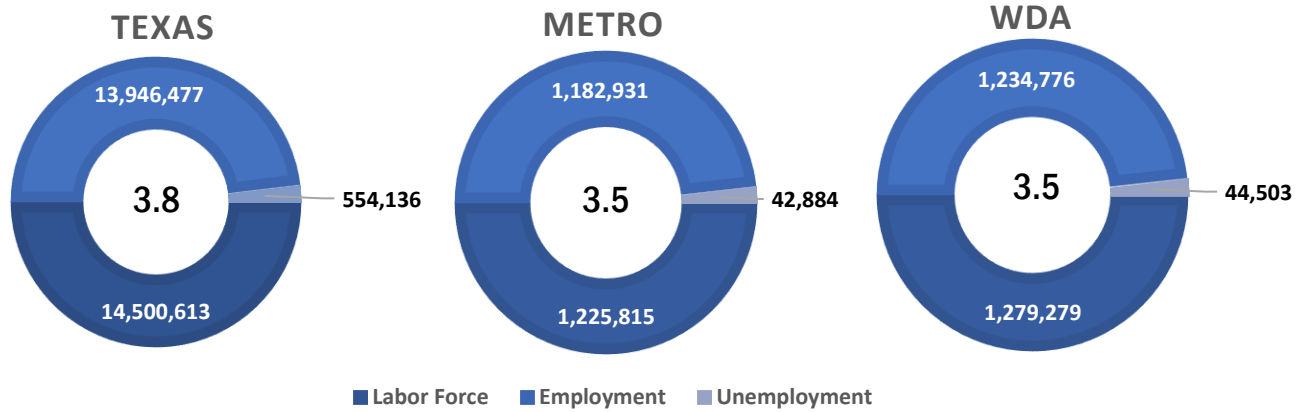

SAN ANTONIO-NEW BRAUNFELS METRO 3.5 UNEMPLOYMENT RATE IS LOWER THAN 3.8 REPORTED FOR THE STATE AND RANKS 3rd AMONG THE LARGE METRO AREAS

6/17/2022

Unemployment rates increased for most counties except McMullen and Karnes with no change.

New Braunfels has the lowest unemployment amongst area cities.

Source: Texas Workforce Commission/LMCI/LAUS

The Local Area Unemployment Statistics (LAUS) program produces monthly and annual employment, unemployment, and labor force data for Census regions and divisions, States, counties, metropolitan areas, and many cities.