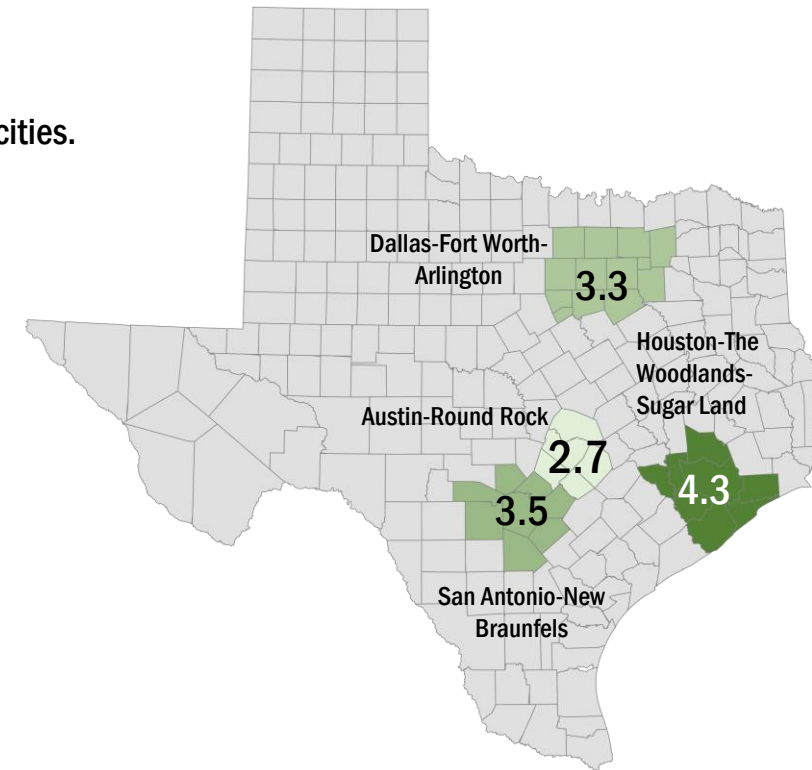

Workforce Solutions Alamo is an equal opportunity employer/program. Auxiliary aids and services are available upon request to individuals with disabilities. Texas Relay Numbers: 1-800-735-2989 (TDD) or 1-800-735-2988 (Voice) or 711.

SAN ANTONIO-NEW BRAUNFELS METRO 3.5 UNEMPLOYMENT RATE IS LOWER THAN 3.8 REPORTED FOR THE STATE AND RANKS 3rd AMONG THE LARGE METRO AREAS

6/17/2022

Unemployment rates increased for most counties except McMullen and Karnes with no change.

New Braunfels has the lowest unemployment amongst area cities.

Source: Texas Workforce Commission/LMCI/LAUS

The Local Area Unemployment Statistics (LAUS) program produces monthly and annual employment, unemployment, and labor force data for Census regions and divisions, States, counties, metropolitan areas, and many cities.