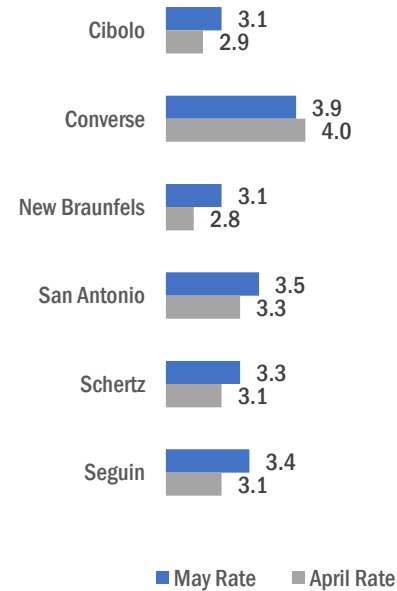

ATASCOSA TX US

■ Labor Force
 ■ Employment
 ■ Unemployment

Highlights

- **4.1% May County Unemployment Rate (Not Seasonally Adjusted)**
- **906 people actively looking and available for work**
- **UP from 3.9% in April**
- **HIGHER than the 3.5% Unemployment Rate for the 13-County WDA Area**
- **HIGHER than the 3.8% Unemployment Rate for the State of Texas**
- **ATASCOSA Unemployment Rate ranked highest in the 13-County WDA Area**

Workforce Solutions Alamo is an equal opportunity employer/program. Auxiliary aids and services are available upon request to individuals with disabilities. Texas Relay Numbers: 1-800-735-2989 (TDD) or 1-800-735-2988 (Voice) or 711.

SAN ANTONIO-NEW BRAUNFELS METRO 3.5 UNEMPLOYMENT RATE IS LOWER THAN 3.8 REPORTED FOR THE STATE AND RANKS 3rd AMONG THE LARGE METRO AREAS

6/17/2022

Unemployment rates increased for most counties except McMullen and Karnes with no change.

New Braunfels has the lowest unemployment amongst area cities.

Source: Texas Workforce Commission/LMCI/LAUS

The Local Area Unemployment Statistics (LAUS) program produces monthly and annual employment, unemployment, and labor force data for Census regions and divisions, States, counties, metropolitan areas, and many cities.