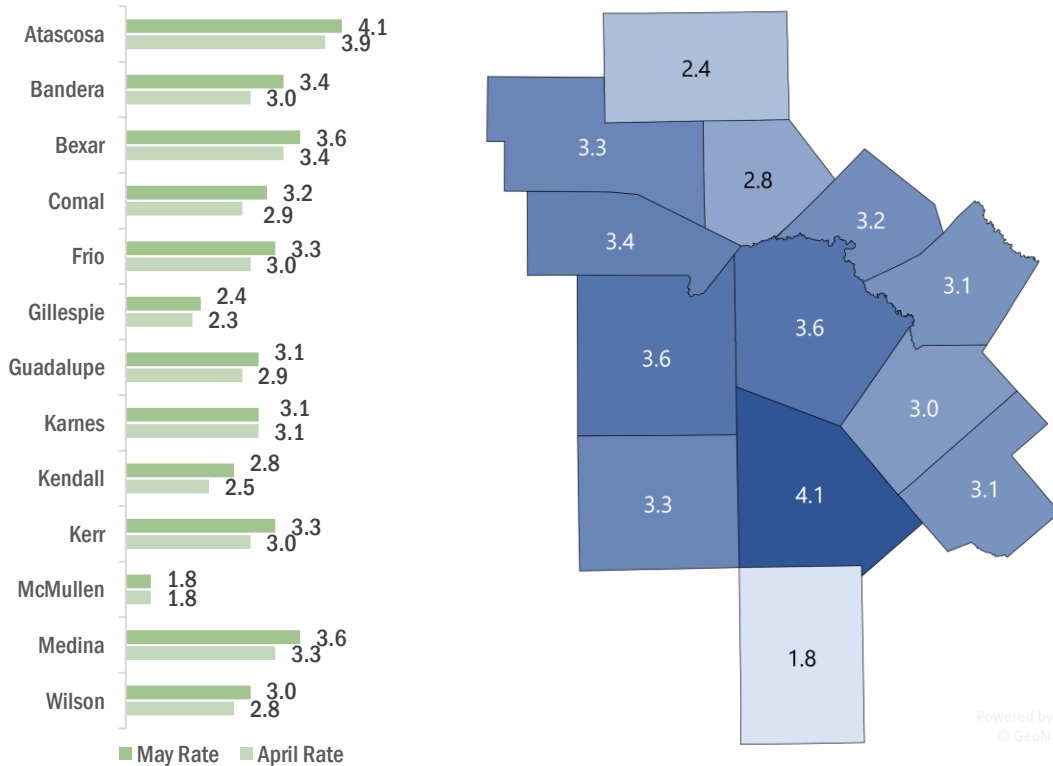

ATASCOSA TX US

■ Labor Force
 ■ Employment
 ■ Unemployment

Highlights

- **4.1% May County Unemployment Rate (Not Seasonally Adjusted)**
- **906 people actively looking and available for work**
- **UP from 3.9% in April**
- **HIGHER than the 3.5% Unemployment Rate for the 13-County WDA Area**
- **HIGHER than the 3.8% Unemployment Rate for the State of Texas**
- **ATASCOSA Unemployment Rate ranked highest in the 13-County WDA Area**

Note: Only the actual/unadjusted series unemployment rate estimates for Texas and the US are comparable to sub-state unemployment rates. Adjusted rates are calculated by smoothing out the changes in unemployment due to the typical seasonal hiring and layoffs. Rates reported are estimates and variations in previously reported rates can occur with BLS readjustments.

SAN ANTONIO-NEW BRAUNFELS METRO 3.5 UNEMPLOYMENT RATE IS LOWER THAN 3.8 REPORTED FOR THE STATE AND RANKS 3rd AMONG THE LARGE METRO AREAS

6/17/2022

Unemployment rates increased for most counties except McMullen and Karnes with no change.

New Braunfels has the lowest unemployment amongst area cities.

Source: Texas Workforce Commission/LMCI/LAUS

The Local Area Unemployment Statistics (LAUS) program produces monthly and annual employment, unemployment, and labor force data for Census regions and divisions, States, counties, metropolitan areas, and many cities.