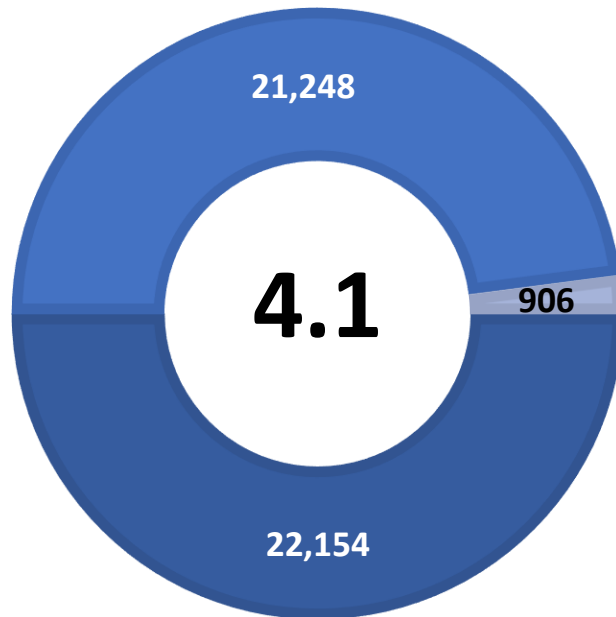

ATASCOSA COUNTY UNEMPLOYMENT RATE INCREASES TO 4.1 PERCENT

Workforce Solutions Alamo releases May 2022 Jobs Report

Source: Texas Workforce Commission/LMCI/LAUS

The Local Area Unemployment Statistics (LAUS) program produces monthly and annual employment, unemployment, and labor force data for Census regions and divisions, States, counties, metropolitan areas, and many cities.

ATASCOSA TX US

■ Labor Force
 ■ Employment
 ■ Unemployment

Highlights

- **4.1% May County Unemployment Rate (Not Seasonally Adjusted)**
- **906 people actively looking and available for work**
- **UP from 3.9% in April**
- **HIGHER than the 3.5% Unemployment Rate for the 13-County WDA Area**
- **HIGHER than the 3.8% Unemployment Rate for the State of Texas**
- **ATASCOSA Unemployment Rate ranked highest in the 13-County WDA Area**