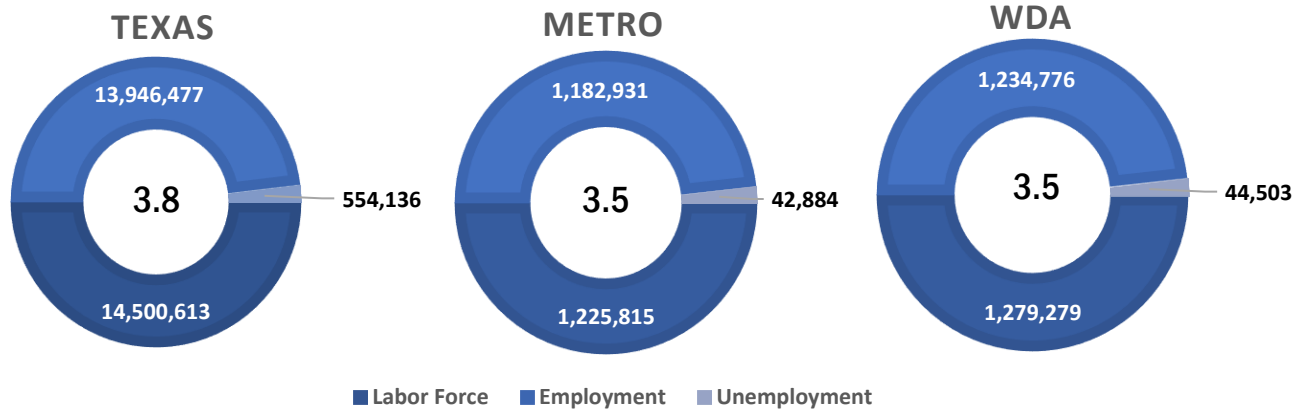

SAN ANTONIO-NEW BRAUNFELS METRO 3.5 UNEMPLOYMENT RATE IS LOWER THAN 3.8 REPORTED FOR THE STATE AND RANKS 3rd AMONG THE LARGE METRO AREAS

6/17/2022

Unemployment rates increased for most counties except McMullen and Karnes with no change.

New Braunfels has the lowest unemployment amongst area cities.

Source: Texas Workforce Commission/LMCI/LAUS

The Local Area Unemployment Statistics (LAUS) program produces monthly and annual employment, unemployment, and labor force data for Census regions and divisions, States, counties, metropolitan areas, and many cities.