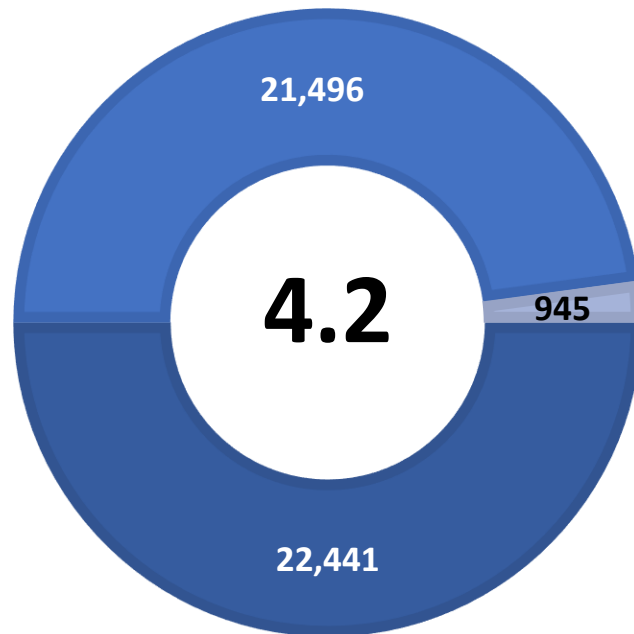

MEDINA COUNTY UNEMPLOYMENT RATE DECREASES TO 4.2 PERCENT

Workforce Solutions Alamo releases October 2021 Jobs Report

Source: Texas Workforce Commission/LMCI/LAUS

The Local Area Unemployment Statistics (LAUS) program produces monthly and annual employment, unemployment, and labor force data for Census regions and divisions, States, counties, metropolitan areas, and many cities.

MEDINA TX US

■ Labor Force
 ■ Employment
 ■ Unemployment

Highlights

- **4.2% October County Unemployment Rate (Not Seasonally Adjusted)**
- **945 people actively looking and available for work**
- **DOWN** from 4.4% in September
- **LOWER** than the 4.3% Unemployment Rate for the 13-County WDA Area
- **LOWER** than the 4.8% Unemployment Rate for the State of Texas
- **MEDINA Unemployment Rate ranked 4th highest in the 13-County WDA Area**

Powered by Bing © GeoNames

New Braunfels has the lowest unemployment amongst area cities.

Powered by Bing © GeoNames, Microsoft, TomTom

Source: Texas Workforce Commission/LMCI/LAUS

The **Local Area Unemployment Statistics (LAUS)** program produces monthly and annual employment, unemployment, and labor force data for Census regions and divisions, States, counties, metropolitan areas, and many cities.