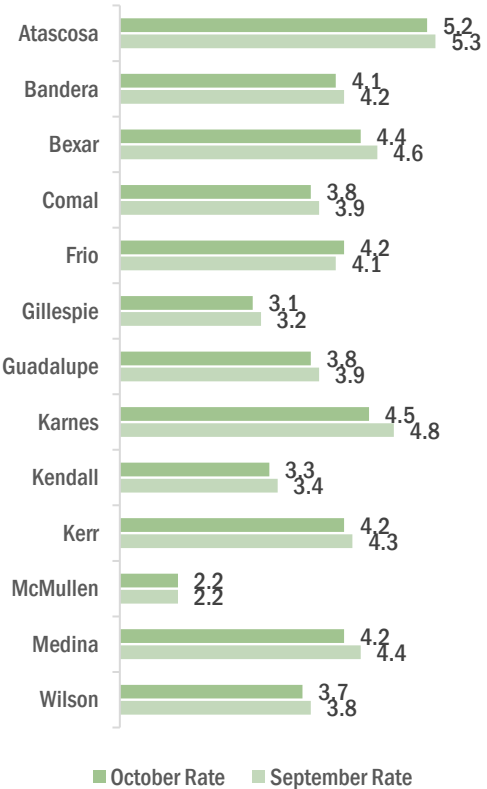

MEDINA TX US

■ Labor Force
 ■ Employment
 ■ Unemployment

Highlights

- **4.2% October County Unemployment Rate (Not Seasonally Adjusted)**
- **945 people actively looking and available for work**
- **DOWN** from 4.4% in September
- **LOWER** than the 4.3% Unemployment Rate for the 13-County WDA Area
- **LOWER** than the 4.8% Unemployment Rate for the State of Texas
- **MEDINA Unemployment Rate ranked 4th highest in the 13-County WDA Area**

Workforce Solutions Alamo is an equal opportunity employer/program. Auxiliary aids and services are available upon request to individuals with disabilities. Texas Relay Numbers: 1-800-735-2989 (TDD) or 1-800-735-2988 (Voice) or 711.

SAN ANTONIO-NEW BRAUNFELS METRO 4.3 UNEMPLOYMENT RATE IS LOWER THAN 4.8 REPORTED FOR THE STATE AND RANKS 3rd AMONG THE LARGE METRO AREAS

11/19/2021

■ Labor Force ■ Employment ■ Unemployment

Unemployment rates decreased for most counties except for McMullen with no change and Frio which increased.

Powered by Bing © GeoNames

New Braunfels has the lowest unemployment amongst area cities.

Powered by Bing © GeoNames, Microsoft, TomTom

Source: Texas Workforce Commission/LMCI/LAUS

The **Local Area Unemployment Statistics (LAUS)** program produces monthly and annual employment, unemployment, and labor force data for Census regions and divisions, States, counties, metropolitan areas, and many cities.