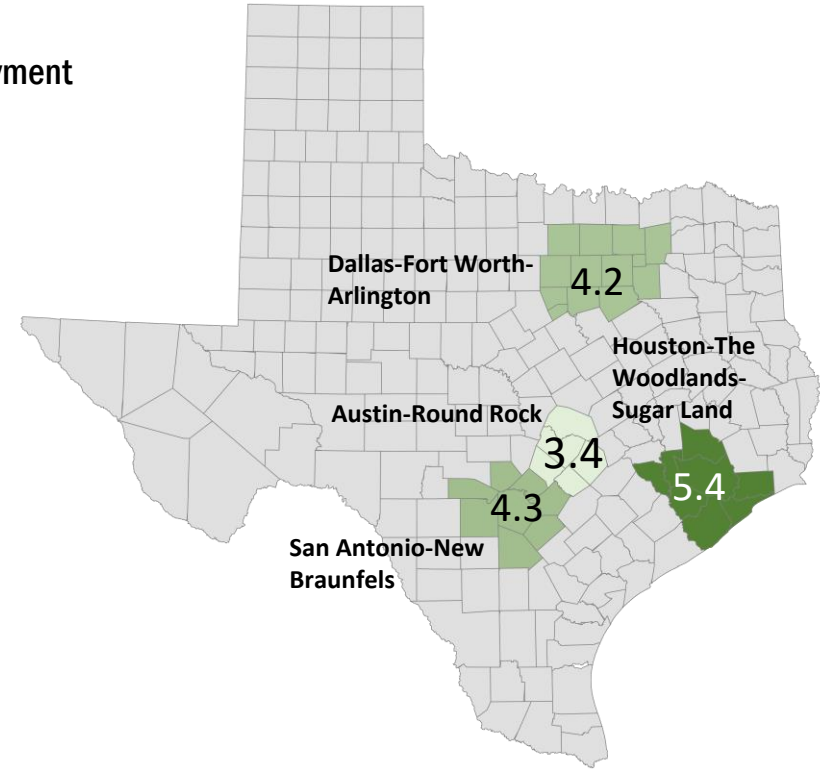

SAN ANTONIO-NEW BRAUNFELS METRO 4.3 UNEMPLOYMENT RATE IS LOWER THAN 4.8 REPORTED FOR THE STATE AND RANKS 3rd AMONG THE LARGE METRO AREAS

11/19/2021

■ Labor Force ■ Employment ■ Unemployment

Unemployment rates decreased for most counties except for McMullen with no change and Frio which increased.

Powered by Bing © GeoNames

New Braunfels has the lowest unemployment amongst area cities.

Powered by Bing © GeoNames, Microsoft, TomTom

Source: Texas Workforce Commission/LMCI/LAUS

The **Local Area Unemployment Statistics (LAUS)** program produces monthly and annual employment, unemployment, and labor force data for Census regions and divisions, States, counties, metropolitan areas, and many cities.