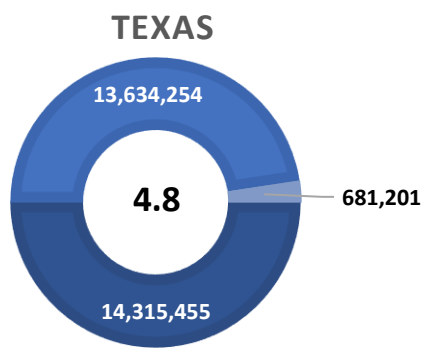

SAN ANTONIO-NEW BRAUNFELS METRO 4.3 UNEMPLOYMENT RATE IS LOWER THAN 4.8 REPORTED FOR THE STATE AND RANKS 3rd AMONG THE LARGE METRO AREAS

11/19/2021

■ Labor Force ■ Employment ■ Unemployment

Unemployment rates decreased for most counties except for McMullen with no change and Frio which increased.

Powered by Bing © GeoNames

New Braunfels has the lowest unemployment amongst area cities.

Powered by Bing © GeoNames, Microsoft, TomTom

Source: Texas Workforce Commission/LMCI/LAUS

The **Local Area Unemployment Statistics (LAUS)** program produces monthly and annual employment, unemployment, and labor force data for Census regions and divisions, States, counties, metropolitan areas, and many cities.