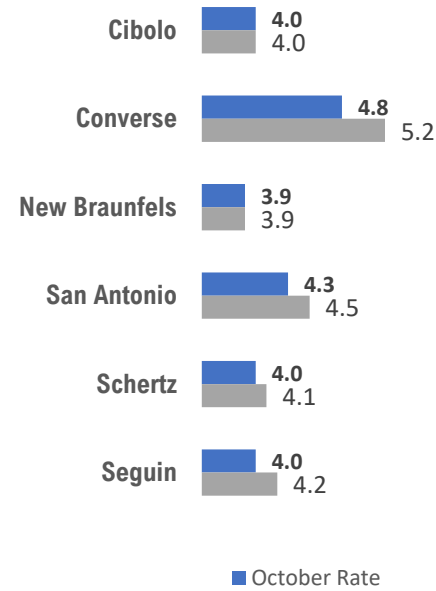

MEDINA TX US

■ Labor Force
 ■ Employment
 ■ Unemployment

Highlights

- **4.2% October County Unemployment Rate (Not Seasonally Adjusted)**
- **945 people actively looking and available for work**
- **DOWN** from 4.4% in September
- **LOWER** than the 4.3% Unemployment Rate for the 13-County WDA Area
- **LOWER** than the 4.8% Unemployment Rate for the State of Texas
- **MEDINA Unemployment Rate ranked 4th highest in the 13-County WDA Area**

SAN ANTONIO-NEW BRAUNFELS METRO 4.3 UNEMPLOYMENT RATE IS LOWER THAN 4.8 REPORTED FOR THE STATE AND RANKS 3rd AMONG THE LARGE METRO AREAS

11/19/2021

■ Labor Force ■ Employment ■ Unemployment

Unemployment rates decreased for most counties except for McMullen with no change and Frio which increased.

Powered by Bing © GeoNames

New Braunfels has the lowest unemployment amongst area cities.

Powered by Bing © GeoNames, Microsoft, TomTom

Source: Texas Workforce Commission/LMCI/LAUS

The **Local Area Unemployment Statistics (LAUS)** program produces monthly and annual employment, unemployment, and labor force data for Census regions and divisions, States, counties, metropolitan areas, and many cities.