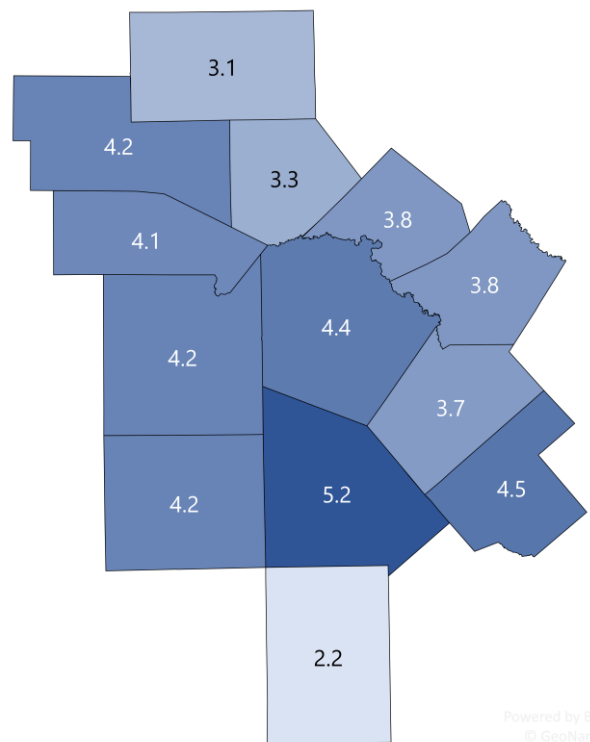

MEDINA TX US

■ Labor Force
 ■ Employment
 ■ Unemployment

Highlights

- **4.2% October County Unemployment Rate (Not Seasonally Adjusted)**
- **945 people actively looking and available for work**
- **DOWN** from 4.4% in September
- **LOWER** than the 4.3% Unemployment Rate for the 13-County WDA Area
- **LOWER** than the 4.8% Unemployment Rate for the State of Texas
- **MEDINA Unemployment Rate ranked 4th highest in the 13-County WDA Area**

SAN ANTONIO-NEW BRAUNFELS METRO 4.3 UNEMPLOYMENT RATE IS LOWER THAN 4.8 REPORTED FOR THE STATE AND RANKS 3rd AMONG THE LARGE METRO AREAS

11/19/2021

■ Labor Force ■ Employment ■ Unemployment

Unemployment rates decreased for most counties except for McMullen with no change and Frio which increased.

Powered by Bing © GeoNames

New Braunfels has the lowest unemployment amongst area cities.

Powered by Bing © GeoNames, Microsoft, TomTom

Source: Texas Workforce Commission/LMCI/LAUS

The **Local Area Unemployment Statistics (LAUS)** program produces monthly and annual employment, unemployment, and labor force data for Census regions and divisions, States, counties, metropolitan areas, and many cities.