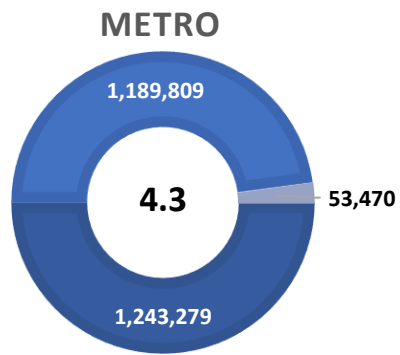

SAN ANTONIO-NEW BRAUNFELS METRO 4.3 UNEMPLOYMENT RATE IS LOWER THAN 4.8 REPORTED FOR THE STATE AND RANKS 3rd AMONG THE LARGE METRO AREAS

11/19/2021

■ Labor Force ■ Employment ■ Unemployment

Unemployment rates decreased for most counties except for McMullen with no change and Frio which increased.

Powered by Bing © GeoNames

New Braunfels has the lowest unemployment amongst area cities.

Powered by Bing © GeoNames, Microsoft, TomTom

Source: Texas Workforce Commission/LMCI/LAUS

The **Local Area Unemployment Statistics (LAUS)** program produces monthly and annual employment, unemployment, and labor force data for Census regions and divisions, States, counties, metropolitan areas, and many cities.