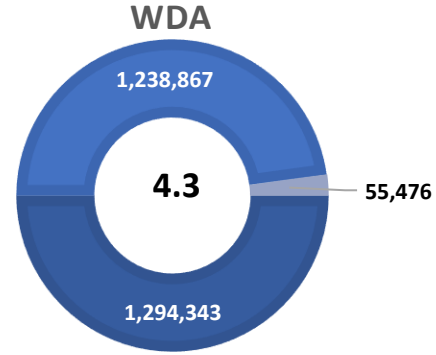

SAN ANTONIO-NEW BRAUNFELS METRO 4.3 UNEMPLOYMENT RATE IS LOWER THAN 4.8 REPORTED FOR THE STATE AND RANKS 3rd AMONG THE LARGE METRO AREAS

11/19/2021

■ Labor Force ■ Employment ■ Unemployment

Unemployment rates decreased for most counties except for McMullen with no change and Frio which increased.

Powered by Bing © GeoNames

New Braunfels has the lowest unemployment amongst area cities.

Powered by Bing © GeoNames, Microsoft, TomTom

Source: Texas Workforce Commission/LMCI/LAUS

The **Local Area Unemployment Statistics (LAUS)** program produces monthly and annual employment, unemployment, and labor force data for Census regions and divisions, States, counties, metropolitan areas, and many cities.