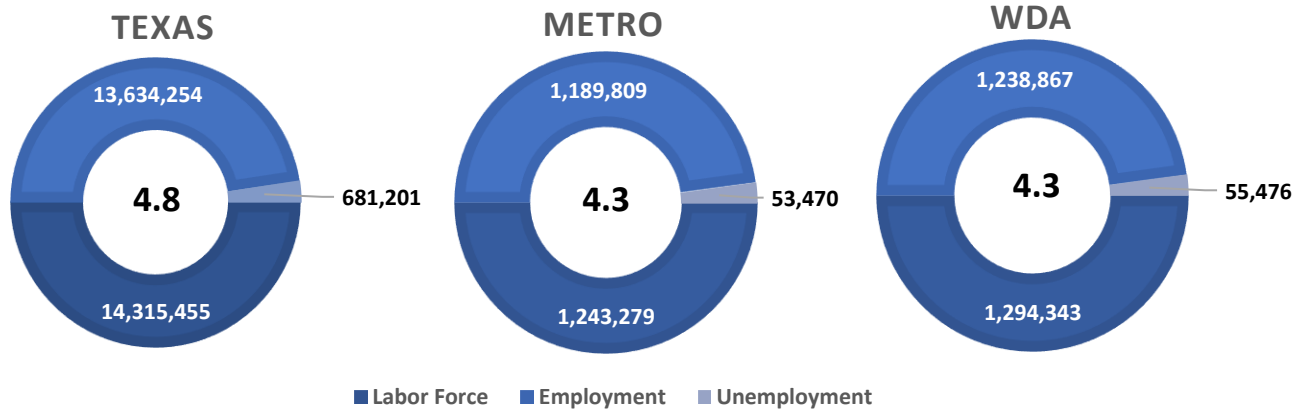

SAN ANTONIO-NEW BRAUNFELS METRO 4.3 UNEMPLOYMENT RATE IS LOWER THAN 4.8 REPORTED FOR THE STATE AND RANKS 3rd AMONG THE LARGE METRO AREAS
11/19/2021

Unemployment rates decreased for most counties except for McMullen with no change and Frio which increased.

New Braunfels has the lowest unemployment amongst area cities.