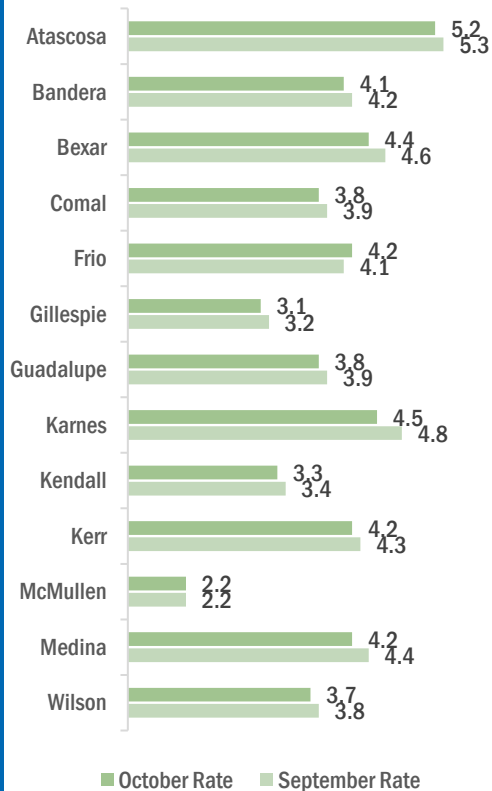

MCMULLEN COUNTY UNEMPLOYMENT RATE REMAINS AT 2.2 PERCENT

Workforce Solutions Alamo releases October 2021 Jobs Report

Source: Texas Workforce Commission/LMCI/LAUS

The Local Area Unemployment Statistics (LAUS) program produces monthly and annual employment, unemployment, and labor force data for Census regions and divisions, States, counties, metropolitan areas, and many cities.

MCMULLEN TX US

■ Labor Force
 ■ Employment
 ■ Unemployment

Highlights

- **2.2% October County Unemployment Rate (Not Seasonally Adjusted)**
- **15 people actively looking and available for work**
- **UNCHANGED** from 2.2% in September
- **LOWER** than the 4.3% Unemployment Rate for the 13-County WDA Area
- **LOWER** than the 4.8% Unemployment Rate for the State of Texas
- **MCMULLEN Unemployment Rate ranked lowest in the 13-County WDA Area**

Note: Only the actual/unadjusted series unemployment rate estimates for Texas and the US are comparable to sub-state unemployment rates. Adjusted rates are calculated by smoothing out the changes in unemployment due to the typical seasonal hiring and layoffs. Rates reported are estimates and variations in previously reported rates can occur with BLS readjustments.

New Braunfels has the lowest unemployment amongst area cities.