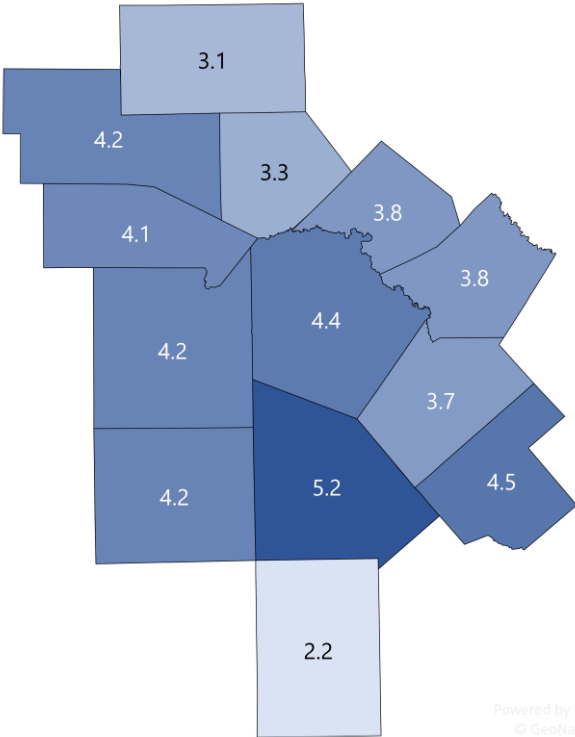

MCMULLEN TX US

■ Labor Force
 ■ Employment
 ■ Unemployment

Highlights

- **2.2% October County Unemployment Rate (Not Seasonally Adjusted)**
- **15 people actively looking and available for work**
- **UNCHANGED** from 2.2% in September
- **LOWER** than the 4.3% Unemployment Rate for the 13-County WDA Area
- **LOWER** than the 4.8% Unemployment Rate for the State of Texas
- **MCMULLEN Unemployment Rate ranked lowest in the 13-County WDA Area**

SAN ANTONIO-NEW BRAUNFELS METRO 4.3 UNEMPLOYMENT RATE IS LOWER THAN 4.8 REPORTED FOR THE STATE AND RANKS 3rd AMONG THE LARGE METRO AREAS
11/19/2021

Unemployment rates decreased for most counties except for McMullen with no change and Frio which increased.

New Braunfels has the lowest unemployment amongst area cities.