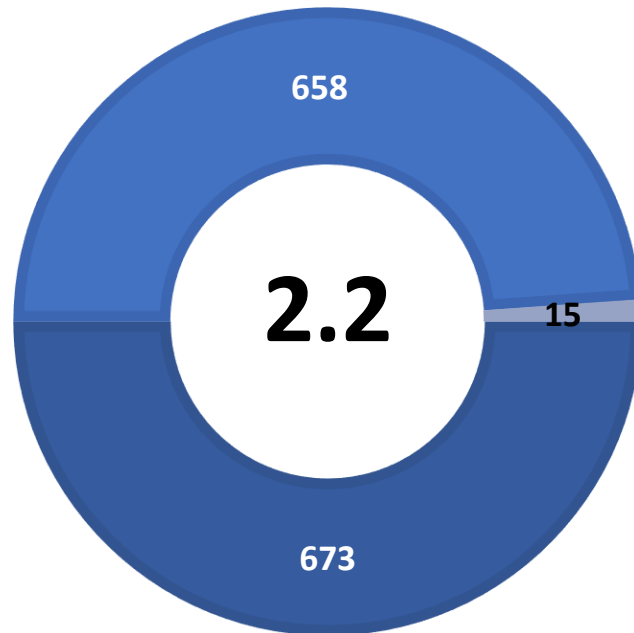

MCMULLEN COUNTY UNEMPLOYMENT RATE REMAINS AT 2.2 PERCENT

Workforce Solutions Alamo releases October 2021 Jobs Report

Source: Texas Workforce Commission/LMCI/LAUS

The Local Area Unemployment Statistics (LAUS) program produces monthly and annual employment, unemployment, and labor force data for Census regions and divisions, States, counties, metropolitan areas, and many cities.

MCMULLEN TX US

■ Labor Force
 ■ Employment
 ■ Unemployment

Highlights

- **2.2% October County Unemployment Rate (Not Seasonally Adjusted)**
- **15 people actively looking and available for work**
- **UNCHANGED** from 2.2% in September
- **LOWER** than the 4.3% Unemployment Rate for the 13-County WDA Area
- **LOWER** than the 4.8% Unemployment Rate for the State of Texas
- **MCMULLEN Unemployment Rate ranked lowest in the 13-County WDA Area**

New Braunfels has the lowest unemployment amongst area cities.