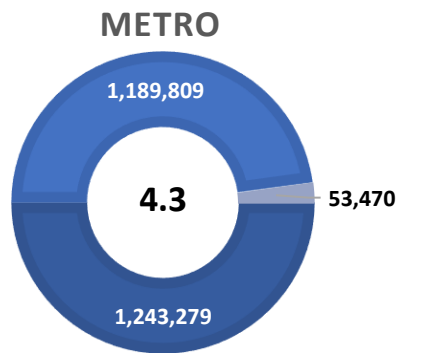

SAN ANTONIO-NEW BRAUNFELS METRO 4.3 UNEMPLOYMENT RATE IS LOWER THAN 4.8 REPORTED FOR THE STATE AND RANKS 3rd AMONG THE LARGE METRO AREAS

11/19/2021

■ Labor Force ■ Employment ■ Unemployment

Unemployment rates decreased for most counties except for McMullen with no change and Frio which increased.

New Braunfels has the lowest unemployment amongst area cities.

Source: Texas Workforce Commission/LMCI/LAUS

The **Local Area Unemployment Statistics (LAUS)** program produces monthly and annual employment, unemployment, and labor force data for Census regions and divisions, States, counties, metropolitan areas, and many cities.

Powered by Bing
© GeoNames, Microsoft, TomTom