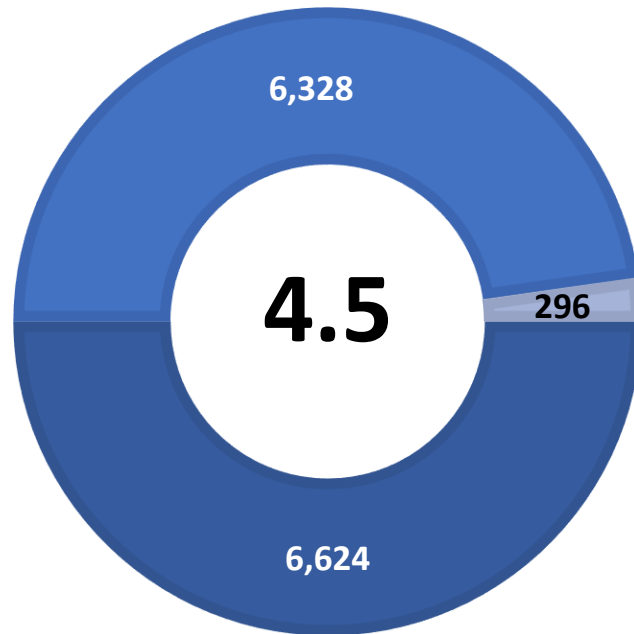

KARNES COUNTY UNEMPLOYMENT RATE DECREASES TO 4.5 PERCENT

Workforce Solutions Alamo releases October 2021 Jobs Report

Source: Texas Workforce Commission/LMCI/LAUS

The Local Area Unemployment Statistics (LAUS) program produces monthly and annual employment, unemployment, and labor force data for Census regions and divisions, States, counties, metropolitan areas, and many cities.

KARNES TX US

■ Labor Force
 ■ Employment
 ■ Unemployment

Highlights

- **4.5% October County Unemployment Rate (Not Seasonally Adjusted)**
- **296 people actively looking and available for work**
- **DOWN** from 4.8% in September
- **HIGHER** than the 4.3% Unemployment Rate for the 13-County WDA Area
- **LOWER** than the 4.8% Unemployment Rate for the State of Texas
- **KARNES Unemployment Rate ranked 2nd highest in the 13-County WDA Area**