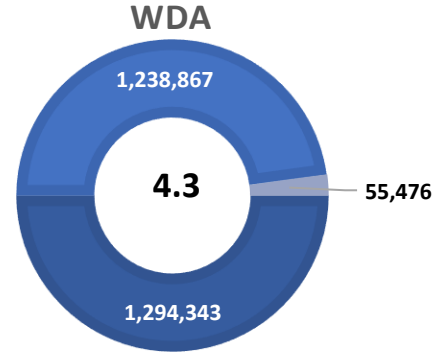

SAN ANTONIO-NEW BRAUNFELS METRO 4.3 UNEMPLOYMENT RATE IS LOWER THAN 4.8 REPORTED FOR THE STATE AND RANKS 3rd AMONG THE LARGE METRO AREAS

11/19/2021

■ Labor Force ■ Employment ■ Unemployment

Unemployment rates decreased for most counties except for McMullen with no change and Frio which increased.

New Braunfels has the lowest unemployment amongst area cities.

Source: Texas Workforce Commission/LMCI/LAUS

The **Local Area Unemployment Statistics (LAUS)** program produces monthly and annual employment, unemployment, and labor force data for Census regions and divisions, States, counties, metropolitan areas, and many cities.

Powered by Bing
© GeoNames, Microsoft, TomTom