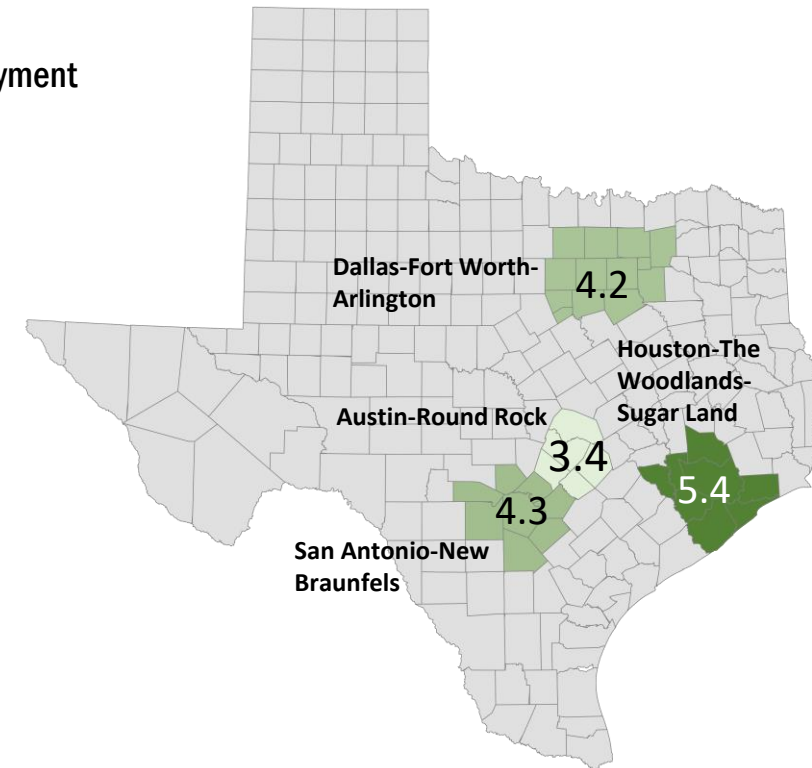

SAN ANTONIO-NEW BRAUNFELS METRO 4.3 UNEMPLOYMENT RATE IS LOWER THAN 4.8 REPORTED FOR THE STATE AND RANKS 3rd AMONG THE LARGE METRO AREAS

11/19/2021

■ Labor Force ■ Employment ■ Unemployment

Unemployment rates decreased for most counties except for McMullen with no change and Frio which increased.

New Braunfels has the lowest unemployment amongst area cities.

Source: Texas Workforce Commission/LMCI/LAUS

The **Local Area Unemployment Statistics (LAUS)** program produces monthly and annual employment, unemployment, and labor force data for Census regions and divisions, States, counties, metropolitan areas, and many cities.