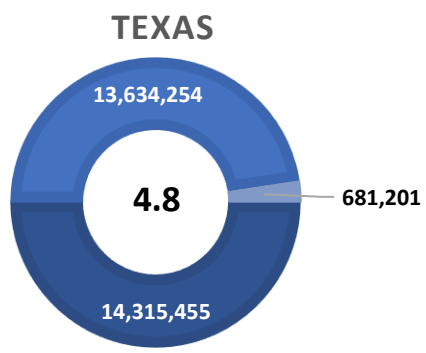

SAN ANTONIO-NEW BRAUNFELS METRO 4.3 UNEMPLOYMENT RATE IS LOWER THAN 4.8 REPORTED FOR THE STATE AND RANKS 3rd AMONG THE LARGE METRO AREAS

11/19/2021

■ Labor Force ■ Employment ■ Unemployment

Unemployment rates decreased for most counties except for McMullen with no change and Frio which increased.

New Braunfels has the lowest unemployment amongst area cities.

Source: Texas Workforce Commission/LMCI/LAUS

The **Local Area Unemployment Statistics (LAUS)** program produces monthly and annual employment, unemployment, and labor force data for Census regions and divisions, States, counties, metropolitan areas, and many cities.

Powered by Bing
© GeoNames, Microsoft, TomTom