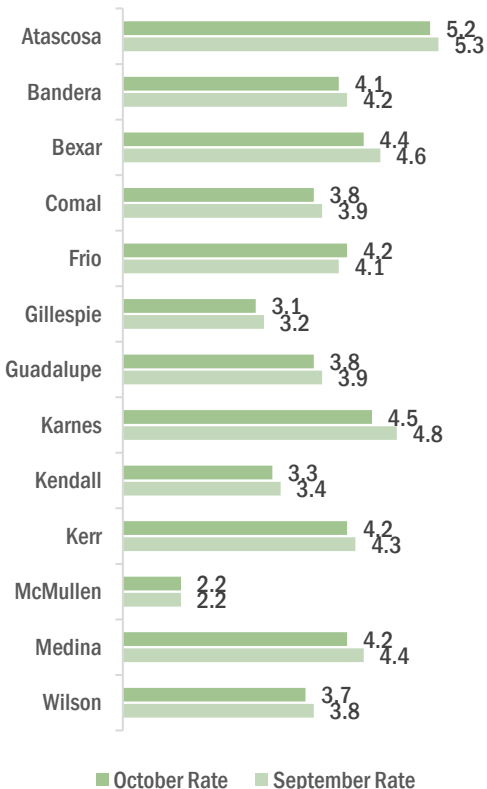

KARNES TX US

■ Labor Force
 ■ Employment
 ■ Unemployment

Highlights

- **4.5% October County Unemployment Rate (Not Seasonally Adjusted)**
- **296 people actively looking and available for work**
- **DOWN** from 4.8% in September
- **HIGHER** than the 4.3% Unemployment Rate for the 13-County WDA Area
- **LOWER** than the 4.8% Unemployment Rate for the State of Texas
- **KARNES Unemployment Rate ranked 2nd highest in the 13-County WDA Area**

Workforce Solutions Alamo is an equal opportunity employer/program. Auxiliary aids and services are available upon request to individuals with disabilities. Texas Relay Numbers: 1-800-735-2989 (TDD) or 1-800-735-2988 (Voice) or 711.

SAN ANTONIO-NEW BRAUNFELS METRO 4.3 UNEMPLOYMENT RATE IS LOWER THAN 4.8 REPORTED FOR THE STATE AND RANKS 3rd AMONG THE LARGE METRO AREAS

11/19/2021

■ Labor Force ■ Employment ■ Unemployment

Unemployment rates decreased for most counties except for McMullen with no change and Frio which increased.

New Braunfels has the lowest unemployment amongst area cities.

Source: Texas Workforce Commission/LMCI/LAUS

The **Local Area Unemployment Statistics (LAUS)** program produces monthly and annual employment, unemployment, and labor force data for Census regions and divisions, States, counties, metropolitan areas, and many cities.