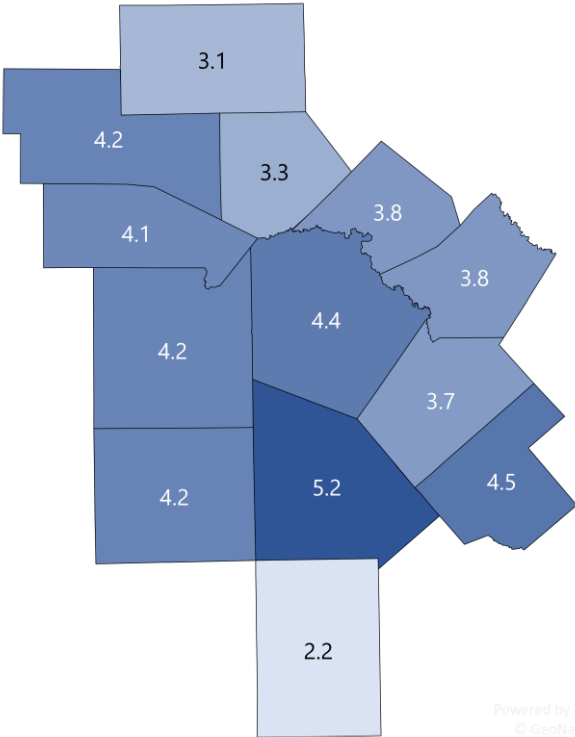

SAN ANTONIO-NEW BRAUNFELS METRO 4.3 UNEMPLOYMENT RATE IS LOWER THAN 4.8 REPORTED FOR THE STATE AND RANKS 3rd AMONG THE LARGE METRO AREAS

11/19/2021

■ Labor Force ■ Employment ■ Unemployment

Unemployment rates decreased for most counties except for McMullen with no change and Frio which increased.

New Braunfels has the lowest unemployment amongst area cities.

Source: Texas Workforce Commission/LMCI/LAUS

The **Local Area Unemployment Statistics (LAUS)** program produces monthly and annual employment, unemployment, and labor force data for Census regions and divisions, States, counties, metropolitan areas, and many cities.