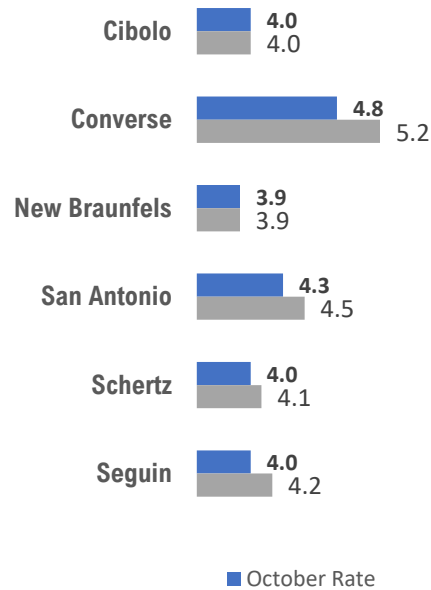

SAN ANTONIO-NEW BRAUNFELS METRO 4.3 UNEMPLOYMENT RATE IS LOWER THAN 4.8 REPORTED FOR THE STATE AND RANKS 3rd AMONG THE LARGE METRO AREAS

11/19/2021

■ Labor Force ■ Employment ■ Unemployment

Unemployment rates decreased for most counties except for McMullen with no change and Frio which increased.

New Braunfels has the lowest unemployment amongst area cities.

Source: Texas Workforce Commission/LMCI/LAUS

The **Local Area Unemployment Statistics (LAUS)** program produces monthly and annual employment, unemployment, and labor force data for Census regions and divisions, States, counties, metropolitan areas, and many cities.