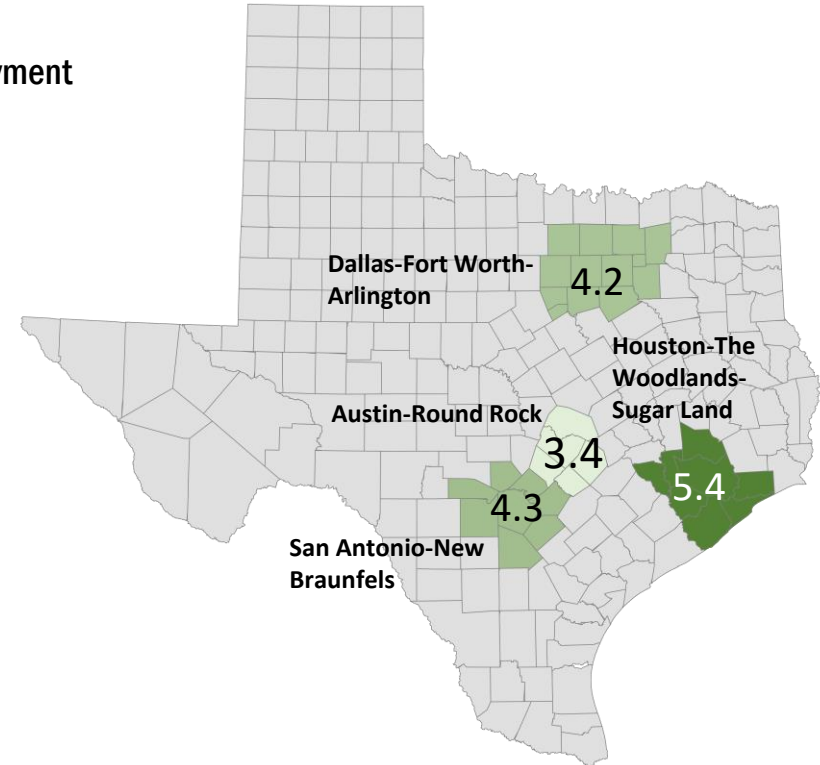

SAN ANTONIO-NEW BRAUNFELS METRO 4.3 UNEMPLOYMENT RATE IS LOWER THAN 4.8 REPORTED FOR THE STATE AND RANKS 3rd AMONG THE LARGE METRO AREAS

11/19/2021

■ Labor Force ■ Employment ■ Unemployment

Unemployment rates decreased for most counties except for McMullen with no change and Frio which increased.

New Braunfels has the lowest unemployment amongst area cities.

Source: Texas Workforce Commission/LMCI/LAUS

The **Local Area Unemployment Statistics (LAUS)** program produces monthly and annual employment, unemployment, and labor force data for Census regions and divisions, States, counties, metropolitan areas, and many cities.