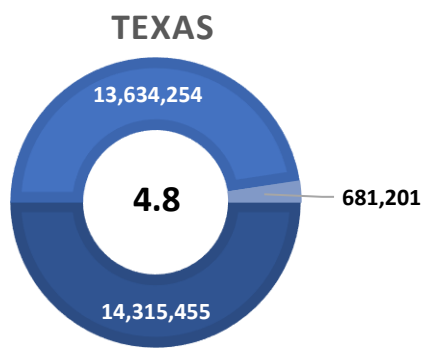

SAN ANTONIO-NEW BRAUNFELS METRO 4.3 UNEMPLOYMENT RATE IS LOWER THAN 4.8 REPORTED FOR THE STATE AND RANKS 3rd AMONG THE LARGE METRO AREAS

11/19/2021

■ Labor Force ■ Employment ■ Unemployment

Unemployment rates decreased for most counties except for McMullen with no change and Frio which increased.

New Braunfels has the lowest unemployment amongst area cities.

Source: Texas Workforce Commission/LMCI/LAUS

The **Local Area Unemployment Statistics (LAUS)** program produces monthly and annual employment, unemployment, and labor force data for Census regions and divisions, States, counties, metropolitan areas, and many cities.

Powered by Bing © GeoNames, Microsoft, TomTom