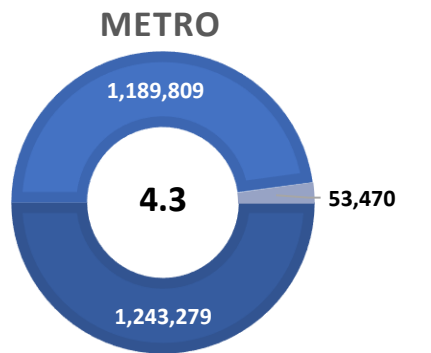

SAN ANTONIO-NEW BRAUNFELS METRO 4.3 UNEMPLOYMENT RATE IS LOWER THAN 4.8 REPORTED FOR THE STATE AND RANKS 3rd AMONG THE LARGE METRO AREAS

11/19/2021

■ Labor Force ■ Employment ■ Unemployment

Unemployment rates decreased for most counties except for McMullen with no change and Frio which increased.

New Braunfels has the lowest unemployment amongst area cities.

Source: Texas Workforce Commission/LMCI/LAUS

The **Local Area Unemployment Statistics (LAUS)** program produces monthly and annual employment, unemployment, and labor force data for Census regions and divisions, States, counties, metropolitan areas, and many cities.

Powered by Bing © GeoNames, Microsoft, TomTom