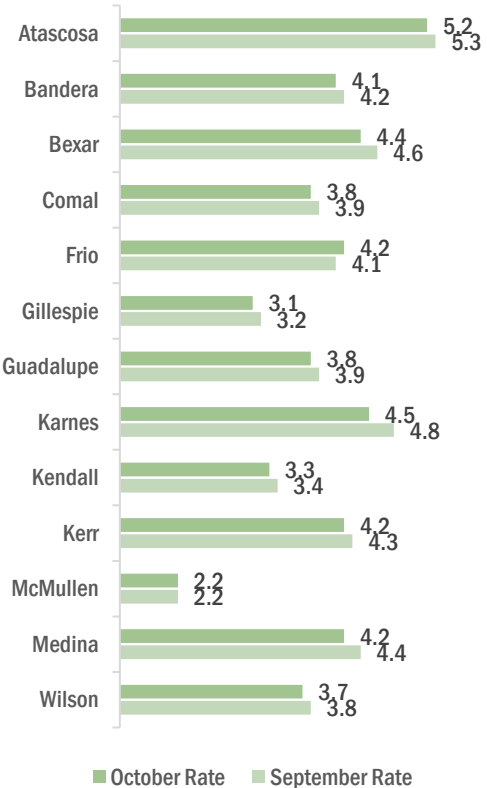

GUADALUPE TX US

■ Labor Force
 ■ Employment
 ■ Unemployment

Highlights

- **3.8% October County Unemployment Rate (Not Seasonally Adjusted)**
- **3,4176 people actively looking and available for work**
- **DOWN from 3.9% in September**
- **LOWER than the 4.3% Unemployment Rate for the 13-County WDA Area**
- **LOWER than the 4.8% Unemployment Rate for the State of Texas**
- **GUADALUPE Unemployment Rate ranked 5th lowest among the 13-County WDA Area**

Workforce Solutions Alamo is an equal opportunity employer/program. Auxiliary aids and services are available upon request to individuals with disabilities. Texas Relay Numbers: 1-800-735-2989 (TDD) or 1-800-735-2988 (Voice) or 711.

SAN ANTONIO-NEW BRAUNFELS METRO 4.3 UNEMPLOYMENT RATE IS LOWER THAN 4.8 REPORTED FOR THE STATE AND RANKS 3rd AMONG THE LARGE METRO AREAS

11/19/2021

■ Labor Force ■ Employment ■ Unemployment

Unemployment rates decreased for most counties except for McMullen with no change and Frio which increased.

New Braunfels has the lowest unemployment amongst area cities.

Source: Texas Workforce Commission/LMCI/LAUS

The **Local Area Unemployment Statistics (LAUS)** program produces monthly and annual employment, unemployment, and labor force data for Census regions and divisions, States, counties, metropolitan areas, and many cities.