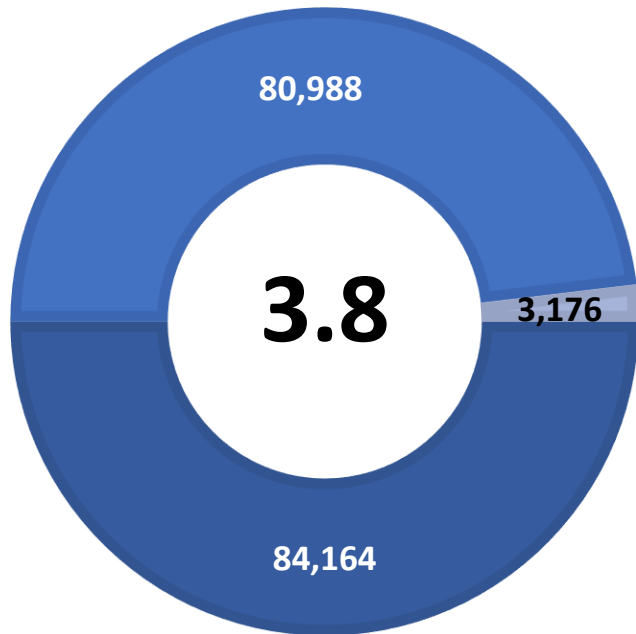

GUADALUPE COUNTY UNEMPLOYMENT RATE DECREASES TO 3.8 PERCENT

Workforce Solutions Alamo releases October 2021 Jobs Report

Source: Texas Workforce Commission/LMCI/LAUS

The Local Area Unemployment Statistics (LAUS) program produces monthly and annual employment, unemployment, and labor force data for Census regions and divisions, States, counties, metropolitan areas, and many cities.

GUADALUPE TX US

■ Labor Force
 ■ Employment
 ■ Unemployment

Highlights

- **3.8% October County Unemployment Rate (Not Seasonally Adjusted)**
- **3,4176 people actively looking and available for work**
- **DOWN from 3.9% in September**
- **LOWER than the 4.3% Unemployment Rate for the 13-County WDA Area**
- **LOWER than the 4.8% Unemployment Rate for the State of Texas**
- **GUADALUPE Unemployment Rate ranked 5th lowest among the 13-County WDA Area**