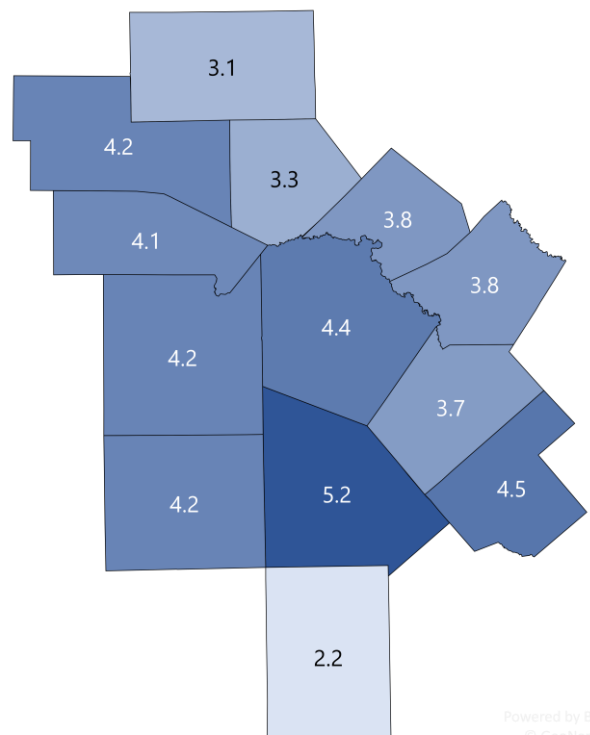

GUADALUPE TX US

■ Labor Force
 ■ Employment
 ■ Unemployment

Highlights

- **3.8% October County Unemployment Rate (Not Seasonally Adjusted)**
- **3,4176 people actively looking and available for work**
- **DOWN from 3.9% in September**
- **LOWER than the 4.3% Unemployment Rate for the 13-County WDA Area**
- **LOWER than the 4.8% Unemployment Rate for the State of Texas**
- **GUADALUPE Unemployment Rate ranked 5th lowest among the 13-County WDA Area**

SAN ANTONIO-NEW BRAUNFELS METRO 4.3 UNEMPLOYMENT RATE IS LOWER THAN 4.8 REPORTED FOR THE STATE AND RANKS 3rd AMONG THE LARGE METRO AREAS

11/19/2021

■ Labor Force ■ Employment ■ Unemployment

Unemployment rates decreased for most counties except for McMullen with no change and Frio which increased.

New Braunfels has the lowest unemployment amongst area cities.

Source: Texas Workforce Commission/LMCI/LAUS

The **Local Area Unemployment Statistics (LAUS)** program produces monthly and annual employment, unemployment, and labor force data for Census regions and divisions, States, counties, metropolitan areas, and many cities.