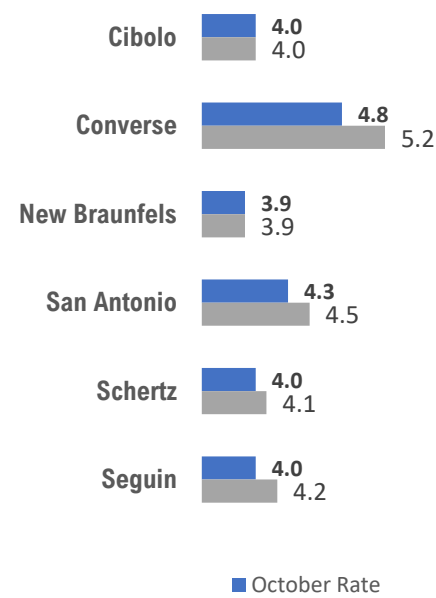

GUADALUPE TX US

■ Labor Force
 ■ Employment
 ■ Unemployment

Highlights

- **3.8% October County Unemployment Rate (Not Seasonally Adjusted)**
- **3,4176 people actively looking and available for work**
- **DOWN from 3.9% in September**
- **LOWER than the 4.3% Unemployment Rate for the 13-County WDA Area**
- **LOWER than the 4.8% Unemployment Rate for the State of Texas**
- **GUADALUPE Unemployment Rate ranked 5th lowest among the 13-County WDA Area**

SAN ANTONIO-NEW BRAUNFELS METRO 4.3 UNEMPLOYMENT RATE IS LOWER THAN 4.8 REPORTED FOR THE STATE AND RANKS 3rd AMONG THE LARGE METRO AREAS

11/19/2021

■ Labor Force ■ Employment ■ Unemployment

Unemployment rates decreased for most counties except for McMullen with no change and Frio which increased.

New Braunfels has the lowest unemployment amongst area cities.

Source: Texas Workforce Commission/LMCI/LAUS

The **Local Area Unemployment Statistics (LAUS)** program produces monthly and annual employment, unemployment, and labor force data for Census regions and divisions, States, counties, metropolitan areas, and many cities.