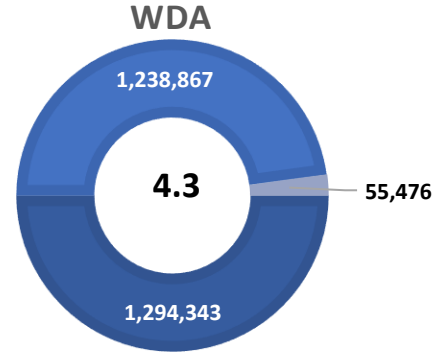

SAN ANTONIO-NEW BRAUNFELS METRO 4.3 UNEMPLOYMENT RATE IS LOWER THAN 4.8 REPORTED FOR THE STATE AND RANKS 3rd AMONG THE LARGE METRO AREAS

11/19/2021

■ Labor Force ■ Employment ■ Unemployment

Unemployment rates decreased for most counties except for McMullen with no change and Frio which increased.

New Braunfels has the lowest unemployment amongst area cities.

Source: Texas Workforce Commission/LMCI/LAUS

The **Local Area Unemployment Statistics (LAUS)** program produces monthly and annual employment, unemployment, and labor force data for Census regions and divisions, States, counties, metropolitan areas, and many cities.

Powered by Bing © GeoNames, Microsoft, TomTom