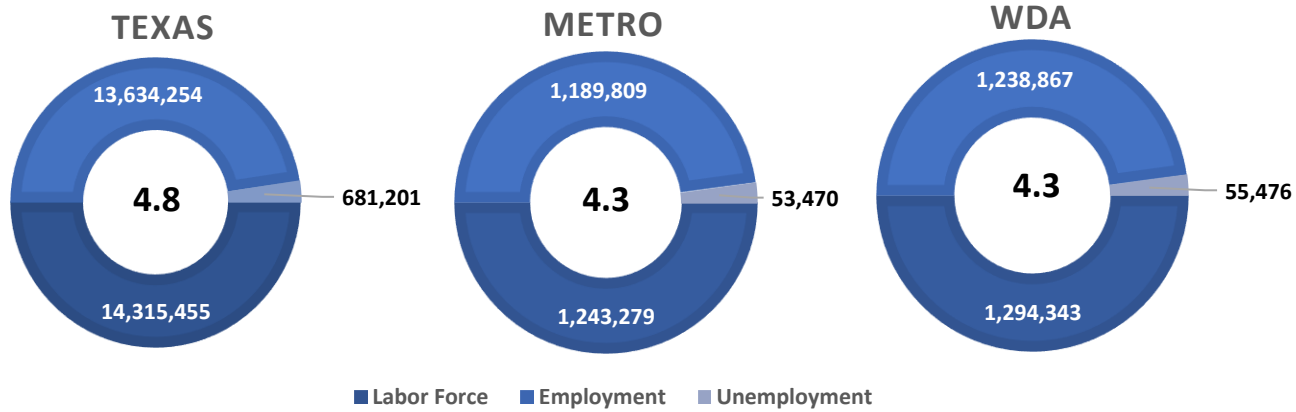

SAN ANTONIO-NEW BRAUNFELS METRO 4.3 UNEMPLOYMENT RATE IS LOWER THAN 4.8 REPORTED FOR THE STATE AND RANKS 3rd AMONG THE LARGE METRO AREAS

11/19/2021

Unemployment rates decreased for most counties except for McMullen with no change and Frio which increased.

New Braunfels has the lowest unemployment amongst area cities.