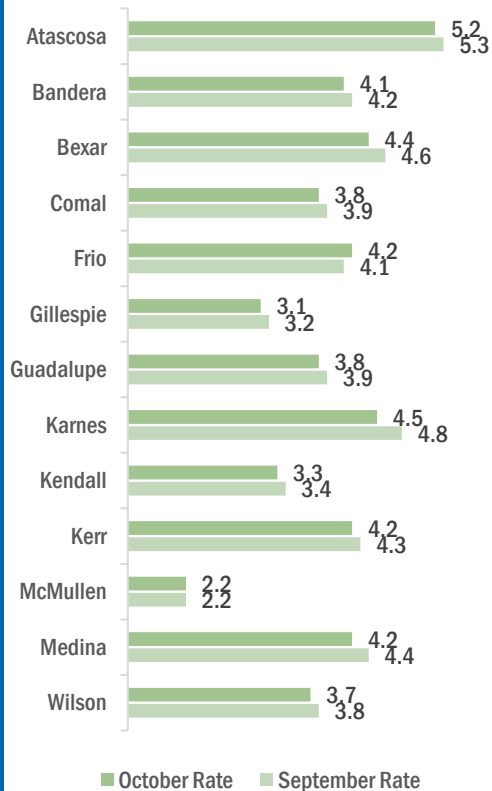

CITY OF CIBOLO

■ Labor Force
 ■ Employment
 ■ Unemployment

Highlights

- **4.0% October City Unemployment Rate (Not Seasonally Adjusted)**
- **624 people actively looking and available for work**
- **UNCHANGED** from 4.0% in September
- **LOWER** than the 4.3% Unemployment Rate for the San Antonio-New Braunfels Metro Area
- **LOWER** than the 4.8% Unemployment Rate for the State of Texas
- **City of Cibolo Unemployment Rate ranked 2nd lowest in the San Antonio-New Braunfels Metro Area**

Note: Only the actual/unadjusted series unemployment rate estimates for Texas and the US are comparable to sub-state unemployment rates. Adjusted rates are calculated by smoothing out the changes in unemployment due to the typical seasonal hiring and layoffs. Rates reported are estimates and variations in previously reported rates can occur with BLS readjustments.

SAN ANTONIO-NEW BRAUNFELS METRO 4.3 UNEMPLOYMENT RATE IS LOWER THAN 4.8 REPORTED FOR THE STATE AND RANKS 3rd AMONG THE LARGE METRO AREAS

11/19/2021

Unemployment rates decreased for most counties except for McMullen with no change and Frio which increased.

New Braunfels has the lowest unemployment amongst area cities.