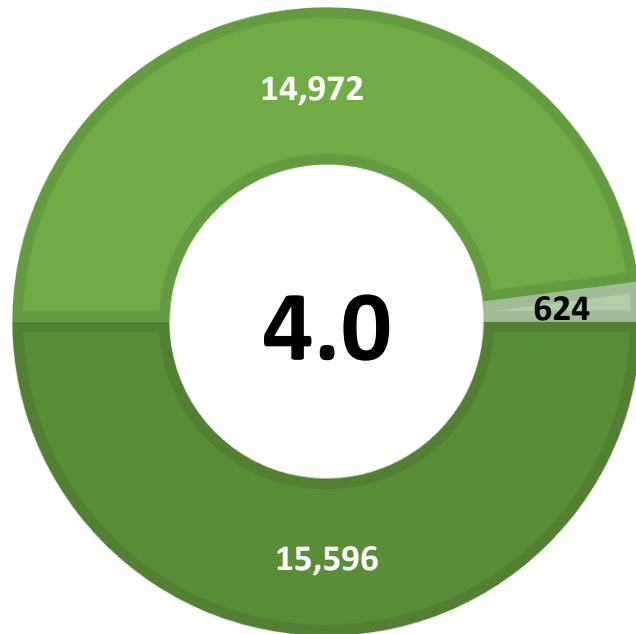

CITY OF CIBOLO UNEMPLOYMENT RATE REMAINS AT 4.0 PERCENT

Workforce Solutions Alamo releases October 2021 Jobs Report

Source: Texas Workforce Commission/LMCI/LAUS

The Local Area Unemployment Statistics (LAUS) program produces monthly and annual employment, unemployment, and labor force data for Census regions and divisions, States, counties, metropolitan areas, and many cities.

CITY OF CIBOLO

■ Labor Force
 ■ Employment
 ■ Unemployment

Highlights

- **4.0% October City Unemployment Rate (Not Seasonally Adjusted)**
- **624 people actively looking and available for work**
- **UNCHANGED** from 4.0% in September
- **LOWER** than the 4.3% Unemployment Rate for the San Antonio-New Braunfels Metro Area
- **LOWER** than the 4.8% Unemployment Rate for the State of Texas
- **City of Cibolo Unemployment Rate ranked 2nd lowest in the San Antonio-New Braunfels Metro Area**

SAN ANTONIO-NEW BRAUNFELS METRO 4.3 UNEMPLOYMENT RATE IS LOWER THAN 4.8 REPORTED FOR THE STATE AND RANKS 3rd AMONG THE LARGE METRO AREAS

11/19/2021

Unemployment rates decreased for most counties except for McMullen with no change and Frio which increased.

New Braunfels has the lowest unemployment amongst area cities.