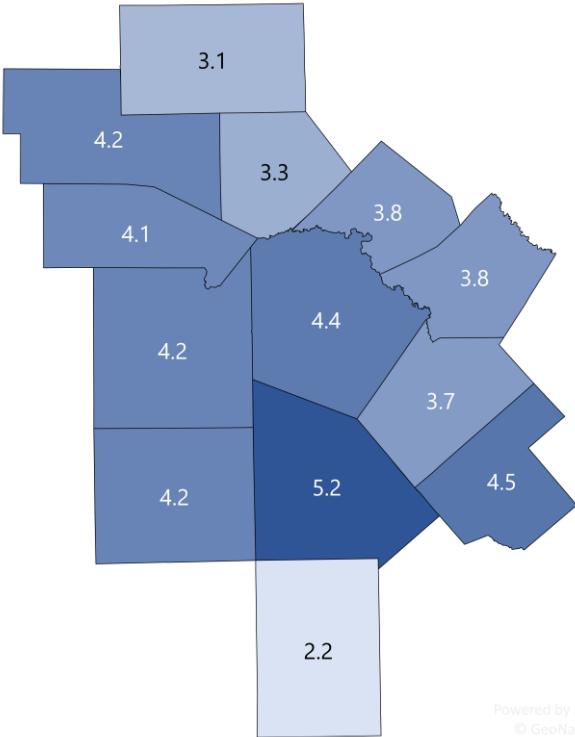

CITY OF CIBOLO

■ Labor Force
 ■ Employment
 ■ Unemployment

Highlights

- **4.0% October City Unemployment Rate (Not Seasonally Adjusted)**
- **624 people actively looking and available for work**
- **UNCHANGED** from 4.0% in September
- **LOWER** than the 4.3% Unemployment Rate for the San Antonio-New Braunfels Metro Area
- **LOWER** than the 4.8% Unemployment Rate for the State of Texas
- **City of Cibolo Unemployment Rate ranked 2nd lowest in the San Antonio-New Braunfels Metro Area**

SAN ANTONIO-NEW BRAUNFELS METRO 4.3 UNEMPLOYMENT RATE IS LOWER THAN 4.8 REPORTED FOR THE STATE AND RANKS 3rd AMONG THE LARGE METRO AREAS

11/19/2021

Unemployment rates decreased for most counties except for McMullen with no change and Frio which increased.

New Braunfels has the lowest unemployment amongst area cities.