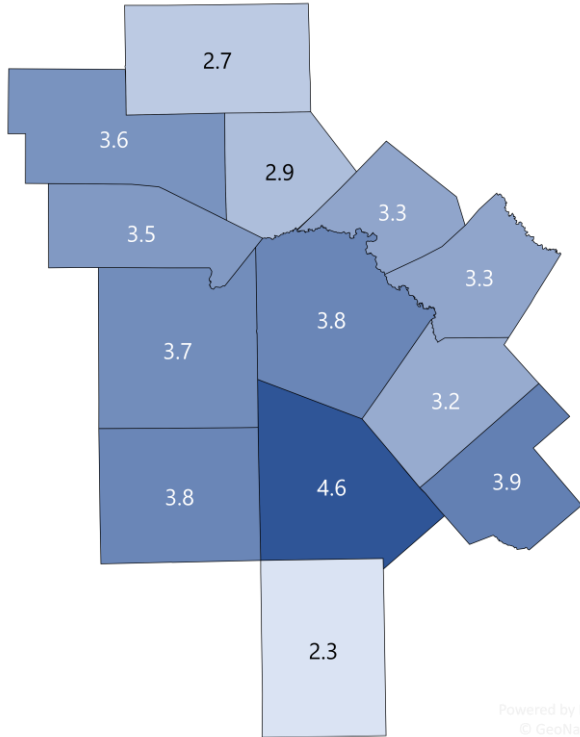

CITY OF SEGUIN

■ Labor Force
 ■ Employment
 ■ Unemployment

Highlights

- **3.6% December City Unemployment Rate (Not Seasonally Adjusted)**
- **500 people actively looking and available for work**
- **DOWN from 3.7% in November**
- **LOWER than the 3.7% Unemployment Rate for the San Antonio-New Braunfels Metro Area**
- **LOWER than the 4.3% Unemployment Rate for the State of Texas**
- **City of Seguin Unemployment Rate ranked 2nd lowest among the San Antonio-New Braunfels Metro Area cities**

SAN ANTONIO-NEW BRAUNFELS METRO 3.7 UNEMPLOYMENT RATE IS LOWER THAN 4.3 REPORTED FOR THE STATE AND RANKS 3rd AMONG THE LARGE METRO AREAS

1/21/2022

Unemployment rates decreased for most counties except McMullen with no change.

Powered by Bing
© GeoNames

New Braunfels and Cibolo have the lowest unemployment amongst area cities.

Powered by Bing
© GeoNames, Microsoft, TomTom