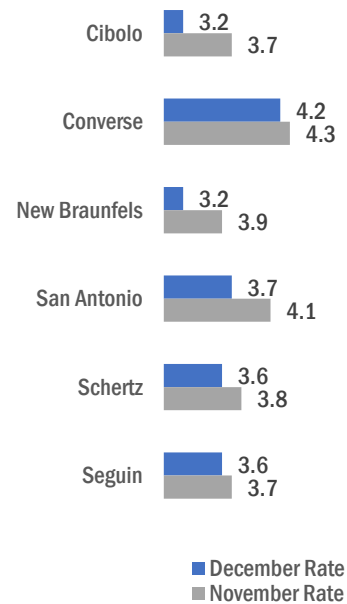

CITY OF SEGUIN

■ Labor Force
 ■ Employment
 ■ Unemployment

Highlights

- **3.6% December City Unemployment Rate (Not Seasonally Adjusted)**
- **500 people actively looking and available for work**
- **DOWN from 3.7% in November**
- **LOWER than the 3.7% Unemployment Rate for the San Antonio-New Braunfels Metro Area**
- **LOWER than the 4.3% Unemployment Rate for the State of Texas**
- **City of Seguin Unemployment Rate ranked 2nd lowest among the San Antonio-New Braunfels Metro Area cities**

SAN ANTONIO-NEW BRAUNFELS METRO 3.7 UNEMPLOYMENT RATE IS LOWER THAN 4.3 REPORTED FOR THE STATE AND RANKS 3rd AMONG THE LARGE METRO AREAS

1/21/2022

Unemployment rates decreased for most counties except McMullen with no change.

Powered by Bing
© GeoNames

New Braunfels and Cibolo have the lowest unemployment amongst area cities.

Powered by Bing
© GeoNames, Microsoft, TomTom