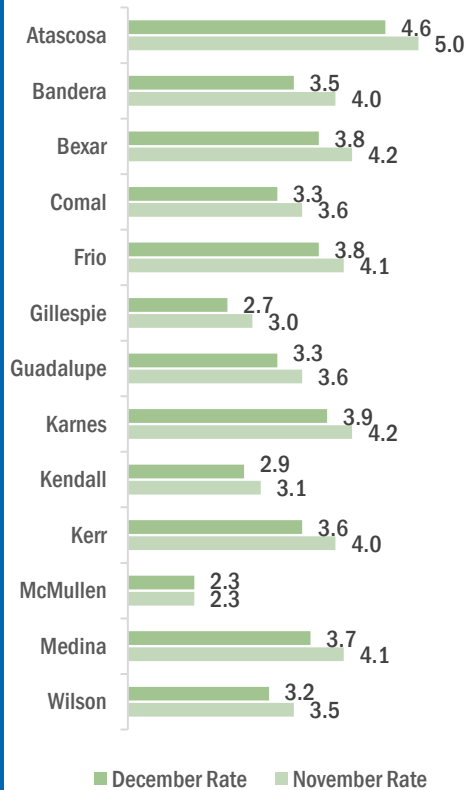

CITY OF SEGUIN

■ Labor Force
 ■ Employment
 ■ Unemployment

Highlights

- **3.6% December City Unemployment Rate (Not Seasonally Adjusted)**
- **500 people actively looking and available for work**
- **DOWN from 3.7% in November**
- **LOWER than the 3.7% Unemployment Rate for the San Antonio-New Braunfels Metro Area**
- **LOWER than the 4.3% Unemployment Rate for the State of Texas**
- **City of Seguin Unemployment Rate ranked 2nd lowest among the San Antonio-New Braunfels Metro Area cities**

Note: Only the actual/unadjusted series unemployment rate estimates for Texas and the US are comparable to sub-state unemployment rates. Adjusted rates are calculated by smoothing out the changes in unemployment due to the typical seasonal hiring and layoffs. Rates reported are estimates and variations in previously reported rates can occur with BLS readjustments.

SAN ANTONIO-NEW BRAUNFELS METRO 3.7 UNEMPLOYMENT RATE IS LOWER THAN 4.3 REPORTED FOR THE STATE AND RANKS 3rd AMONG THE LARGE METRO AREAS

1/21/2022

Unemployment rates decreased for most counties except McMullen with no change.