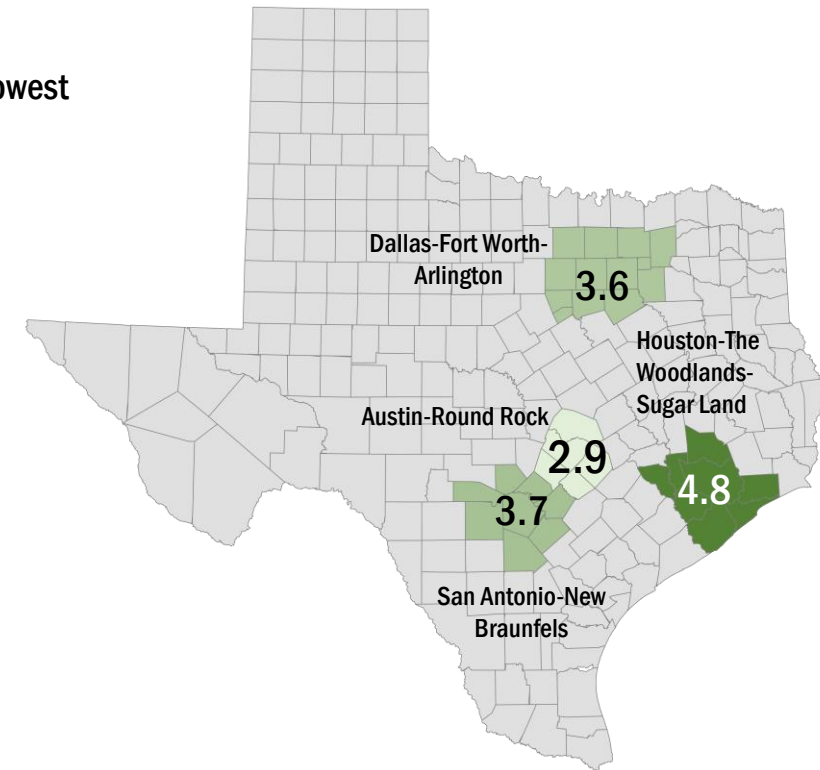

SAN ANTONIO-NEW BRAUNFELS METRO 3.7 UNEMPLOYMENT RATE IS LOWER THAN 4.3 REPORTED FOR THE STATE AND RANKS 3rd AMONG THE LARGE METRO AREAS

1/21/2022

Unemployment rates decreased for most counties except McMullen with no change.

Powered by Bing
© GeoNames

New Braunfels and Cibolo have the lowest unemployment amongst area cities.

Powered by Bing
© GeoNames, Microsoft, TomTom