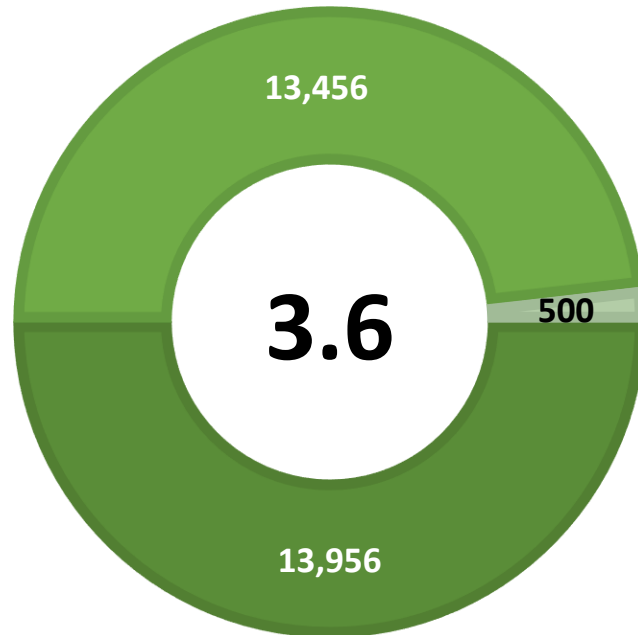

CITY OF SEGUIN UNEMPLOYMENT RATE DECREASES TO 3.6 PERCENT

Workforce Solutions Alamo releases December 2021 Jobs Report

Source: Texas Workforce Commission/LMCI/LAUS

The Local Area Unemployment Statistics (LAUS) program produces monthly and annual employment, unemployment, and labor force data for Census regions and divisions, States, counties, metropolitan areas, and many cities.

CITY OF SEGUIN

■ Labor Force
 ■ Employment
 ■ Unemployment

Highlights

- **3.6% December City Unemployment Rate (Not Seasonally Adjusted)**
- **500 people actively looking and available for work**
- **DOWN from 3.7% in November**
- **LOWER than the 3.7% Unemployment Rate for the San Antonio-New Braunfels Metro Area**
- **LOWER than the 4.3% Unemployment Rate for the State of Texas**
- **City of Seguin Unemployment Rate ranked 2nd lowest among the San Antonio-New Braunfels Metro Area cities**