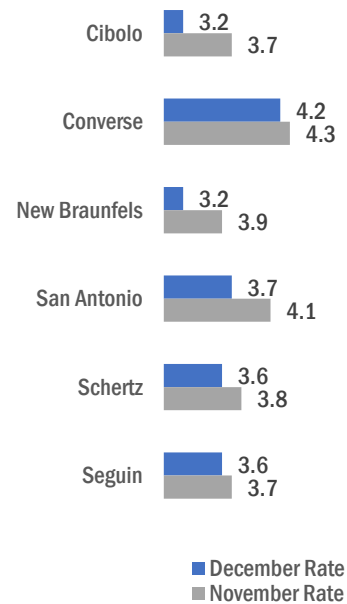

SAN ANTONIO-NEW BRAUNFELS METRO 3.7 UNEMPLOYMENT RATE IS LOWER THAN 4.3 REPORTED FOR THE STATE AND RANKS 3rd AMONG THE LARGE METRO AREAS

1/21/2022

Unemployment rates decreased for most counties except McMullen with no change.

Powered by Bing © GeoNames

New Braunfels and Cibolo have the lowest unemployment amongst area cities.

Powered by Bing © GeoNames, Microsoft, TomTom

Source: Texas Workforce Commission/LMCI/LAUS

The Local Area Unemployment Statistics (LAUS) program produces monthly and annual employment, unemployment, and labor force data for Census regions and divisions, States, counties, metropolitan areas, and many cities.