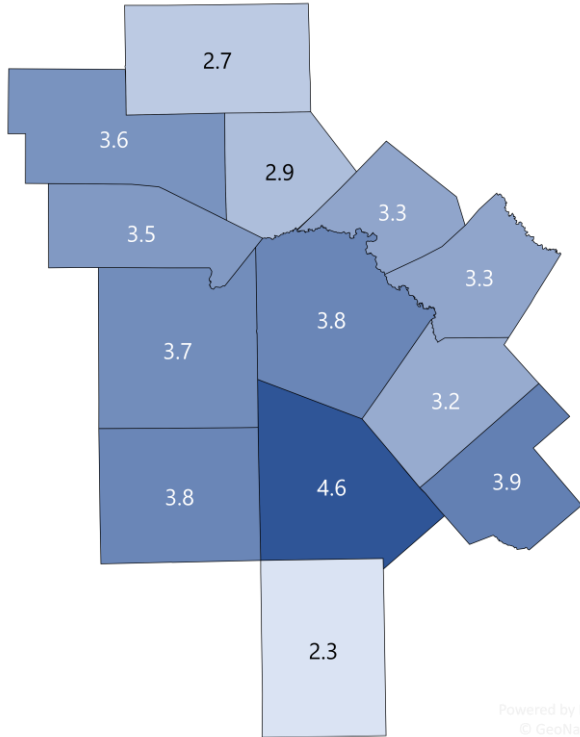

CITY OF SCHERTZ

■ Labor Force
 ■ Employment
 ■ Unemployment

Highlights

- **3.6% December City Unemployment Rate (Not Seasonally Adjusted)**
- **729 people actively looking and available for work**
- **DOWN from 3.8% in November**
- **LOWER than the 3.7% Unemployment Rate for the San Antonio-New Braunfels Metro Area**
- **LOWER than the 4.3% Unemployment Rate for the State of Texas**
- **City of Schertz Unemployment Rate ranked 2nd lowest among the San Antonio-New Braunfels Metro Area cities**

SAN ANTONIO-NEW BRAUNFELS METRO 3.7 UNEMPLOYMENT RATE IS LOWER THAN 4.3 REPORTED FOR THE STATE AND RANKS 3rd AMONG THE LARGE METRO AREAS

1/21/2022

Unemployment rates decreased for most counties except McMullen with no change.

Powered by Bing © GeoNames

New Braunfels and Cibolo have the lowest unemployment amongst area cities.

Powered by Bing © GeoNames, Microsoft, TomTom

Source: Texas Workforce Commission/LMCI/LAUS

The Local Area Unemployment Statistics (LAUS) program produces monthly and annual employment, unemployment, and labor force data for Census regions and divisions, States, counties, metropolitan areas, and many cities.