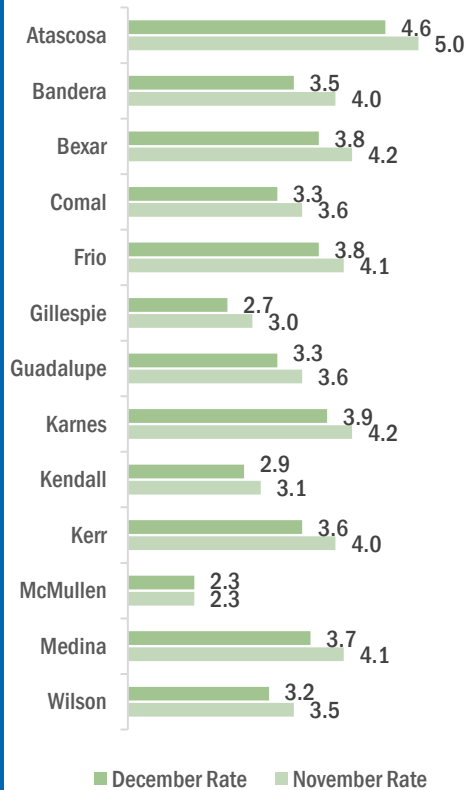

CITY OF SCHERTZ

■ Labor Force
 ■ Employment
 ■ Unemployment

Highlights

- **3.6% December City Unemployment Rate (Not Seasonally Adjusted)**
- **729 people actively looking and available for work**
- **DOWN from 3.8% in November**
- **LOWER than the 3.7% Unemployment Rate for the San Antonio-New Braunfels Metro Area**
- **LOWER than the 4.3% Unemployment Rate for the State of Texas**
- **City of Schertz Unemployment Rate ranked 2nd lowest among the San Antonio-New Braunfels Metro Area cities**

Note: Only the actual/unadjusted series unemployment rate estimates for Texas and the US are comparable to sub-state unemployment rates. Adjusted rates are calculated by smoothing out the changes in unemployment due to the typical seasonal hiring and layoffs. Rates reported are estimates and variations in previously reported rates can occur with BLS readjustments.

SAN ANTONIO-NEW BRAUNFELS METRO 3.7 UNEMPLOYMENT RATE IS LOWER THAN 4.3 REPORTED FOR THE STATE AND RANKS 3rd AMONG THE LARGE METRO AREAS

1/21/2022

Unemployment rates decreased for most counties except McMullen with no change.