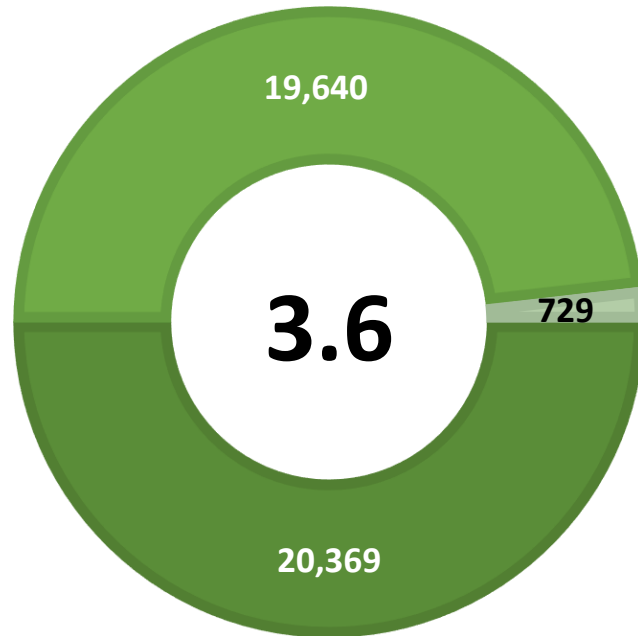

CITY OF SCHERTZ UNEMPLOYMENT RATE DECREASES TO 3.6 PERCENT

Workforce Solutions Alamo releases December 2021 Jobs Report

Source: Texas Workforce Commission/LMCI/LAUS

The Local Area Unemployment Statistics (LAUS) program produces monthly and annual employment, unemployment, and labor force data for Census regions and divisions, States, counties, metropolitan areas, and many cities.

CITY OF SCHERTZ

■ Labor Force
 ■ Employment
 ■ Unemployment

Highlights

- **3.6% December City Unemployment Rate (Not Seasonally Adjusted)**
- **729 people actively looking and available for work**
- **DOWN from 3.8% in November**
- **LOWER than the 3.7% Unemployment Rate for the San Antonio-New Braunfels Metro Area**
- **LOWER than the 4.3% Unemployment Rate for the State of Texas**
- **City of Schertz Unemployment Rate ranked 2nd lowest among the San Antonio-New Braunfels Metro Area cities**