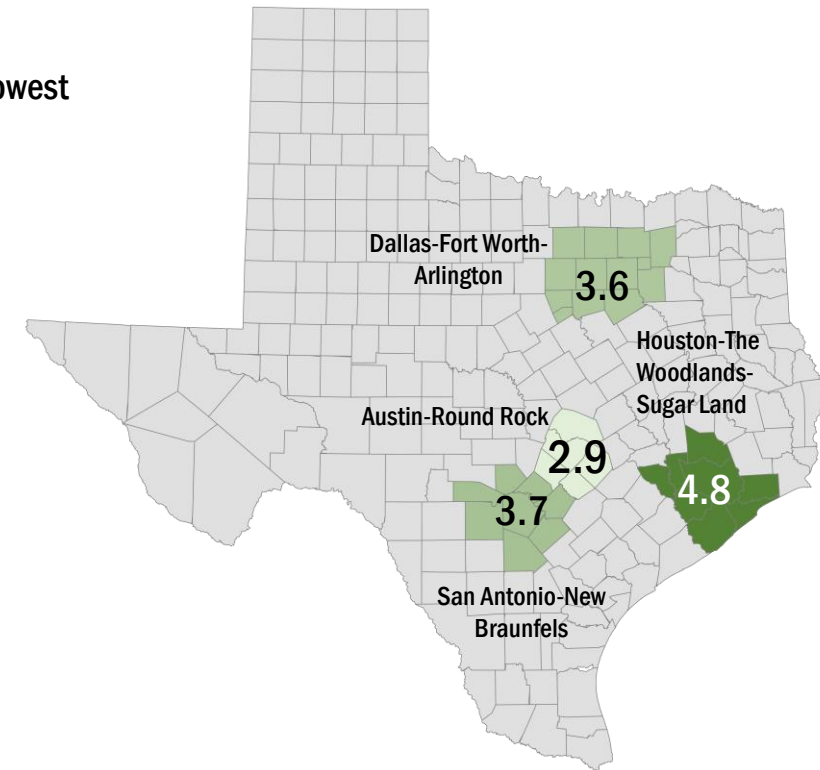

SAN ANTONIO-NEW BRAUNFELS METRO 3.7 UNEMPLOYMENT RATE IS LOWER THAN 4.3 REPORTED FOR THE STATE AND RANKS 3rd AMONG THE LARGE METRO AREAS

1/21/2022

Unemployment rates decreased for most counties except McMullen with no change.

Powered by Bing © GeoNames

New Braunfels and Cibolo have the lowest unemployment amongst area cities.

Powered by Bing © GeoNames, Microsoft, TomTom

Source: Texas Workforce Commission/LMCI/LAUS

The Local Area Unemployment Statistics (LAUS) program produces monthly and annual employment, unemployment, and labor force data for Census regions and divisions, States, counties, metropolitan areas, and many cities.