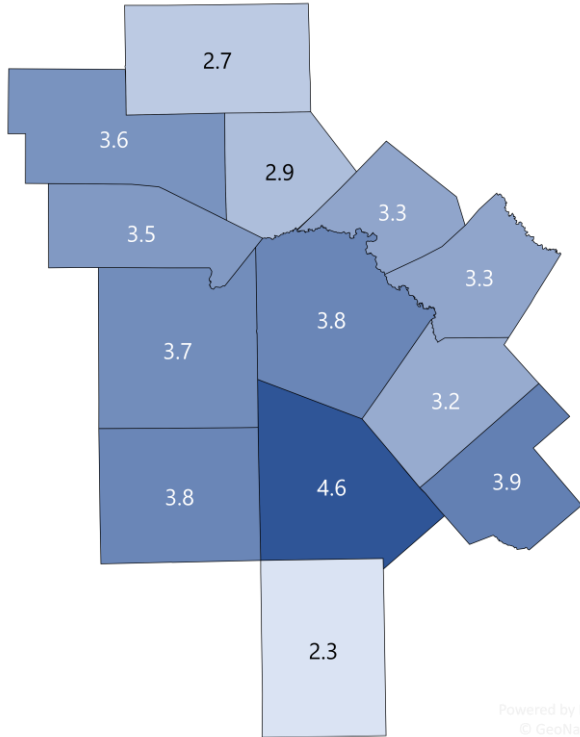

### CITY OF SAN ANTONIO

■ Labor Force
 ■ Employment
 ■ Unemployment

### Highlights

- **3.7% December City Unemployment Rate (Not Seasonally Adjusted)**
- **27,832 people actively looking and available for work**
- **DOWN** from 4.1% in November
- **EQUAL** to the 3.7% Unemployment Rate for the San Antonio-New Braunfels Metro Area
- **LOWER** than the 4.3% Unemployment Rate for the State of Texas
- **City of San Antonio Unemployment Rate ranked 2nd highest among the San Antonio-New Braunfels Metro Area cities**

Powered by Bing © GeoNames

New Braunfels and Cibolo have the lowest unemployment amongst area cities.

Powered by Bing © GeoNames, Microsoft, TomTom

Source: Texas Workforce Commission/LMCI/LAUS

The Local Area Unemployment Statistics (LAUS) program produces monthly and annual employment, unemployment, and labor force data for Census regions and divisions, States, counties, metropolitan areas, and many cities.