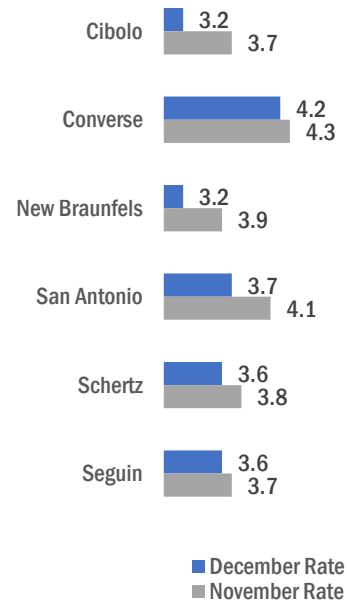

### Highlights

- **3.7% December City Unemployment Rate (Not Seasonally Adjusted)**
- **27,832 people actively looking and available for work**
- **DOWN** from 4.1% in November
- **EQUAL** to the 3.7% Unemployment Rate for the San Antonio-New Braunfels Metro Area
- **LOWER** than the 4.3% Unemployment Rate for the State of Texas
- **City of San Antonio Unemployment Rate ranked 2nd highest among the San Antonio-New Braunfels Metro Area cities**

**SAN ANTONIO-NEW BRAUNFELS METRO 3.7 UNEMPLOYMENT RATE IS LOWER THAN 4.3 REPORTED FOR THE STATE AND RANKS 3<sup>rd</sup> AMONG THE LARGE METRO AREAS**

1/21/2022

Unemployment rates decreased for most counties except McMullen with no change.

Powered by Bing © GeoNames

New Braunfels and Cibolo have the lowest unemployment amongst area cities.

Powered by Bing © GeoNames, Microsoft, TomTom

Source: Texas Workforce Commission/LMCI/LAUS

The Local Area Unemployment Statistics (LAUS) program produces monthly and annual employment, unemployment, and labor force data for Census regions and divisions, States, counties, metropolitan areas, and many cities.