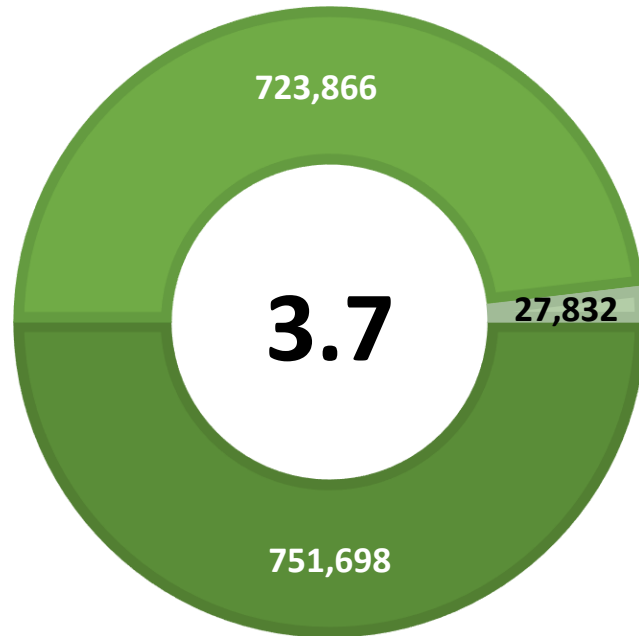

CITY OF SAN ANTONIO UNEMPLOYMENT RATE DECREASES TO 3.7 PERCENT

Workforce Solutions Alamo releases December 2021 Jobs Report

Source: Texas Workforce Commission/LMCI/LAUS

The Local Area Unemployment Statistics (LAUS) program produces monthly and annual employment, unemployment, and labor force data for Census regions and divisions, States, counties, metropolitan areas, and many cities.

CITY OF SAN ANTONIO

■ Labor Force
■ Employment
■ Unemployment

Highlights

- **3.7% December City Unemployment Rate (Not Seasonally Adjusted)**
- **27,832 people actively looking and available for work**
- **DOWN** from 4.1% in November
- **EQUAL** to the 3.7% Unemployment Rate for the San Antonio-New Braunfels Metro Area
- **LOWER** than the 4.3% Unemployment Rate for the State of Texas
- **City of San Antonio Unemployment Rate ranked 2nd highest among the San Antonio-New Braunfels Metro Area cities**

Note: Only the actual/unadjusted series unemployment rate estimates for Texas and the US are comparable to sub-state unemployment rates. Adjusted rates are calculated by smoothing out the changes in unemployment due to the typical seasonal hiring and layoffs. Rates reported are estimates and variations in previously reported rates can occur with BLS readjustments.

Workforce Solutions Alamo is an equal opportunity employer/program. Auxiliary aids and services are available upon request to individuals with disabilities. Texas Relay Numbers: 1-800-735-2989 (TDD) or 1-800-735-2988 (Voice) or 711.