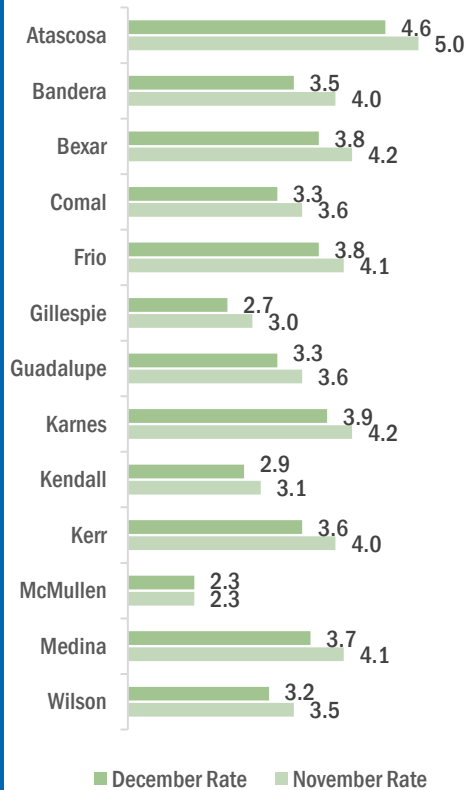

### CITY OF SAN ANTONIO

■ Labor Force
 ■ Employment
 ■ Unemployment

### Highlights

- **3.7% December City Unemployment Rate (Not Seasonally Adjusted)**
- **27,832 people actively looking and available for work**
- **DOWN** from 4.1% in November
- **EQUAL** to the 3.7% Unemployment Rate for the San Antonio-New Braunfels Metro Area
- **LOWER** than the 4.3% Unemployment Rate for the State of Texas
- **City of San Antonio Unemployment Rate ranked 2nd highest among the San Antonio-New Braunfels Metro Area cities**

*Note: Only the actual/unadjusted series unemployment rate estimates for Texas and the US are comparable to sub-state unemployment rates. Adjusted rates are calculated by smoothing out the changes in unemployment due to the typical seasonal hiring and layoffs. Rates reported are estimates and variations in previously reported rates can occur with BLS readjustments.*

**SAN ANTONIO-NEW BRAUNFELS METRO 3.7 UNEMPLOYMENT RATE IS LOWER THAN 4.3 REPORTED FOR THE STATE AND RANKS 3<sup>rd</sup> AMONG THE LARGE METRO AREAS**

1/21/2022

Unemployment rates decreased for most counties except McMullen with no change.