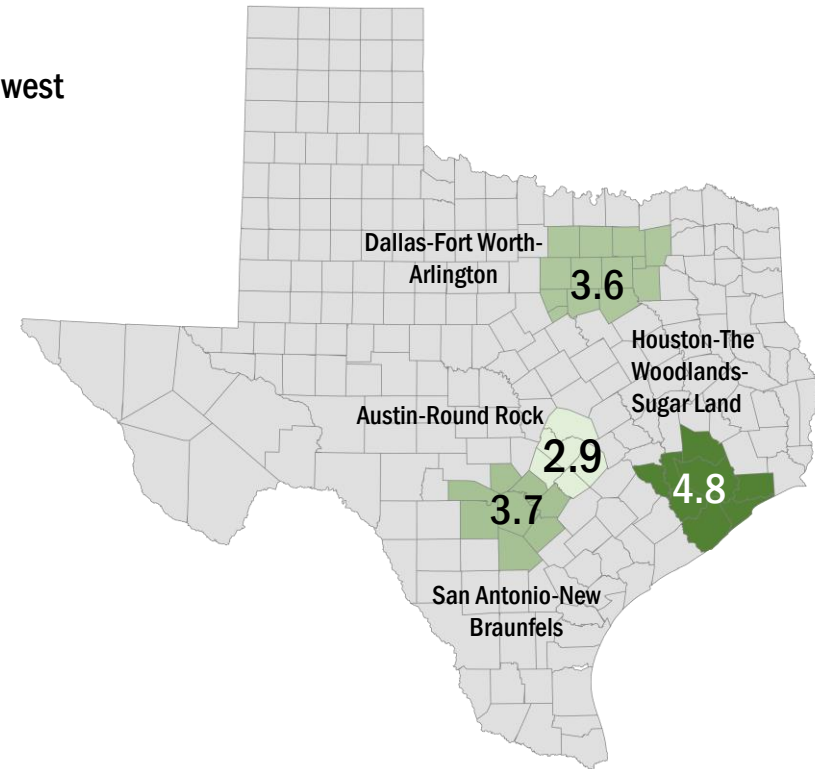

**SAN ANTONIO-NEW BRAUNFELS METRO 3.7 UNEMPLOYMENT RATE IS LOWER THAN 4.3 REPORTED FOR THE STATE AND RANKS 3<sup>rd</sup> AMONG THE LARGE METRO AREAS**

1/21/2022

Unemployment rates decreased for most counties except McMullen with no change.

Powered by Bing © GeoNames

New Braunfels and Cibolo have the lowest unemployment amongst area cities.

Powered by Bing © GeoNames, Microsoft, TomTom

Source: Texas Workforce Commission/LMCI/LAUS

The Local Area Unemployment Statistics (LAUS) program produces monthly and annual employment, unemployment, and labor force data for Census regions and divisions, States, counties, metropolitan areas, and many cities.