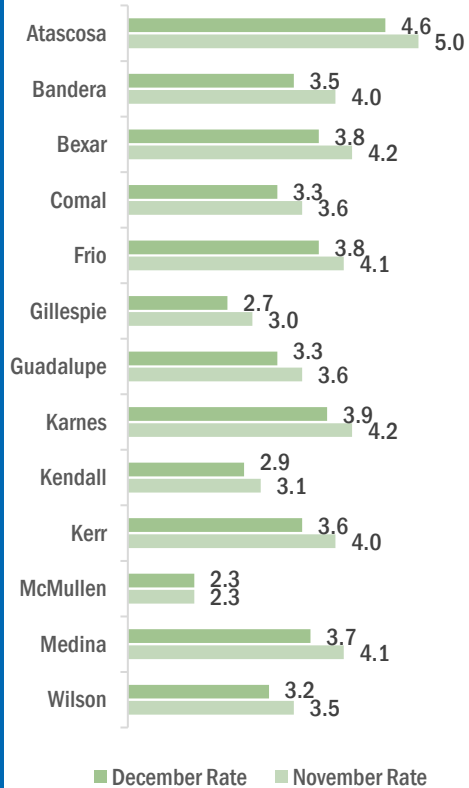

**SAN ANTONIO-NEW BRAUNFELS METRO 3.7 UNEMPLOYMENT RATE IS LOWER THAN 4.3 REPORTED FOR THE STATE AND RANKS 3<sup>rd</sup> AMONG THE LARGE METRO AREAS**

1/21/2022

Unemployment rates decreased for most counties except McMullen with no change.

Powered by Bing © GeoNames

New Braunfels and Cibolo have the lowest unemployment amongst area cities.

Powered by Bing © GeoNames, Microsoft, TomTom

Source: Texas Workforce Commission/LMCI/LAUS

The Local Area Unemployment Statistics (LAUS) program produces monthly and annual employment, unemployment, and labor force data for Census regions and divisions, States, counties, metropolitan areas, and many cities.