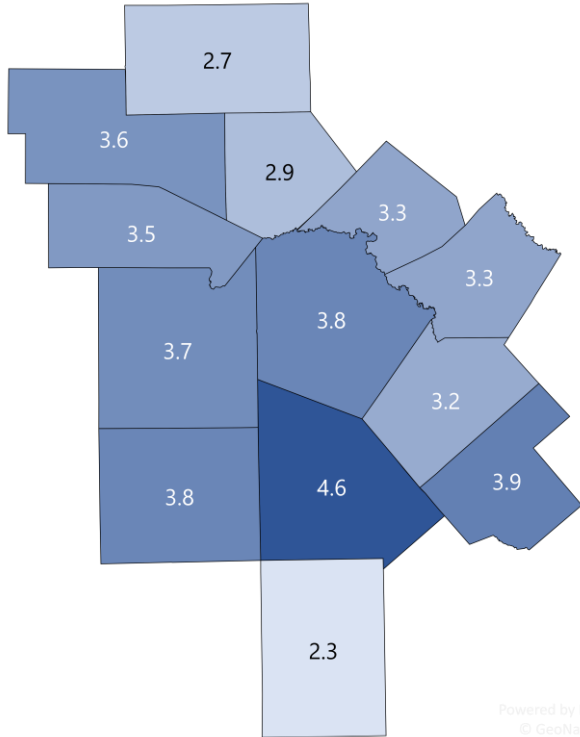

**SAN ANTONIO-NEW BRAUNFELS METRO 3.7 UNEMPLOYMENT RATE IS LOWER THAN 4.3 REPORTED FOR THE STATE AND RANKS 3<sup>rd</sup> AMONG THE LARGE METRO AREAS**

1/21/2022

Unemployment rates decreased for most counties except McMullen with no change.

Powered by Bing © GeoNames

New Braunfels and Cibolo have the lowest unemployment amongst area cities.

Powered by Bing © GeoNames, Microsoft, TomTom

Source: Texas Workforce Commission/LMCI/LAUS

The Local Area Unemployment Statistics (LAUS) program produces monthly and annual employment, unemployment, and labor force data for Census regions and divisions, States, counties, metropolitan areas, and many cities.