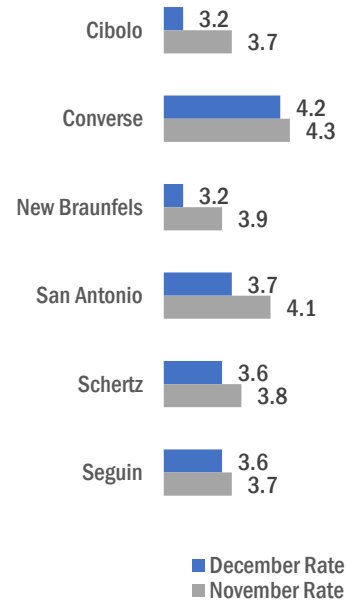

**SAN ANTONIO-NEW BRAUNFELS METRO 3.7 UNEMPLOYMENT RATE IS LOWER THAN 4.3 REPORTED FOR THE STATE AND RANKS 3<sup>rd</sup> AMONG THE LARGE METRO AREAS**

1/21/2022

Unemployment rates decreased for most counties except McMullen with no change.

Powered by Bing © GeoNames

New Braunfels and Cibolo have the lowest unemployment amongst area cities.

Powered by Bing © GeoNames, Microsoft, TomTom

Source: Texas Workforce Commission/LMCI/LAUS

The Local Area Unemployment Statistics (LAUS) program produces monthly and annual employment, unemployment, and labor force data for Census regions and divisions, States, counties, metropolitan areas, and many cities.