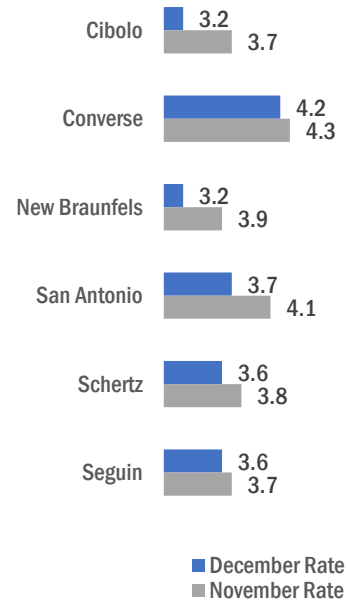

### Highlights

- **3.2% December City Unemployment Rate (Not Seasonally Adjusted)**
- **1,517 people actively looking and available for work**
- **DOWN from 3.6% in November**
- **LOWER than the 3.7% Unemployment Rate for the San Antonio-New Braunfels Metro Area**
- **LOWER than the 4.3% Unemployment Rate for the State of Texas**
- **City of New Braunfels Unemployment Rate ranked lowest among the San Antonio-New Braunfels Metro Area cities**

**SAN ANTONIO-NEW BRAUNFELS METRO 3.7 UNEMPLOYMENT RATE IS LOWER THAN 4.3 REPORTED FOR THE STATE AND RANKS 3<sup>rd</sup> AMONG THE LARGE METRO AREAS**

1/21/2022

Unemployment rates decreased for most counties except McMullen with no change.

Powered by Bing © GeoNames

New Braunfels and Cibolo have the lowest unemployment amongst area cities.

Powered by Bing © GeoNames, Microsoft, TomTom

Source: Texas Workforce Commission/LMCI/LAUS

The Local Area Unemployment Statistics (LAUS) program produces monthly and annual employment, unemployment, and labor force data for Census regions and divisions, States, counties, metropolitan areas, and many cities.