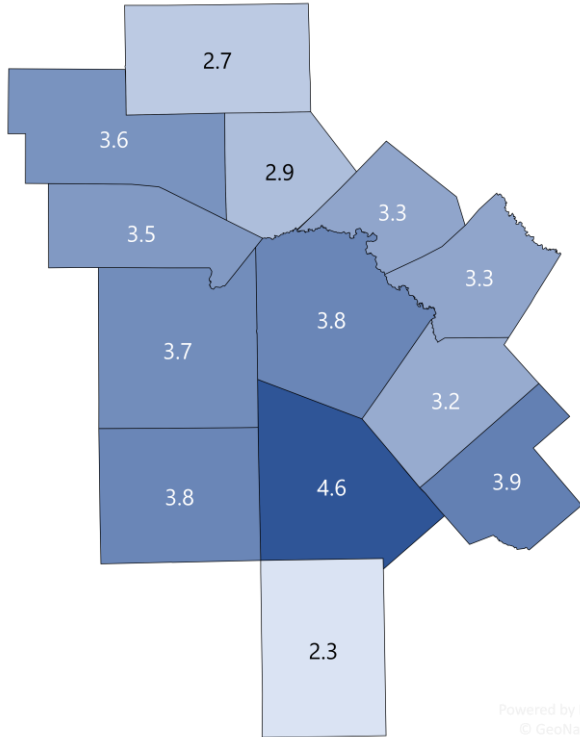

### Highlights

- **3.2% December City Unemployment Rate (Not Seasonally Adjusted)**
- **1,517 people actively looking and available for work**
- **DOWN from 3.6% in November**
- **LOWER than the 3.7% Unemployment Rate for the San Antonio-New Braunfels Metro Area**
- **LOWER than the 4.3% Unemployment Rate for the State of Texas**
- **City of New Braunfels Unemployment Rate ranked lowest among the San Antonio-New Braunfels Metro Area cities**

Powered by Bing © GeoNames

New Braunfels and Cibolo have the lowest unemployment amongst area cities.

Powered by Bing © GeoNames, Microsoft, TomTom

Source: Texas Workforce Commission/LMCI/LAUS

The Local Area Unemployment Statistics (LAUS) program produces monthly and annual employment, unemployment, and labor force data for Census regions and divisions, States, counties, metropolitan areas, and many cities.