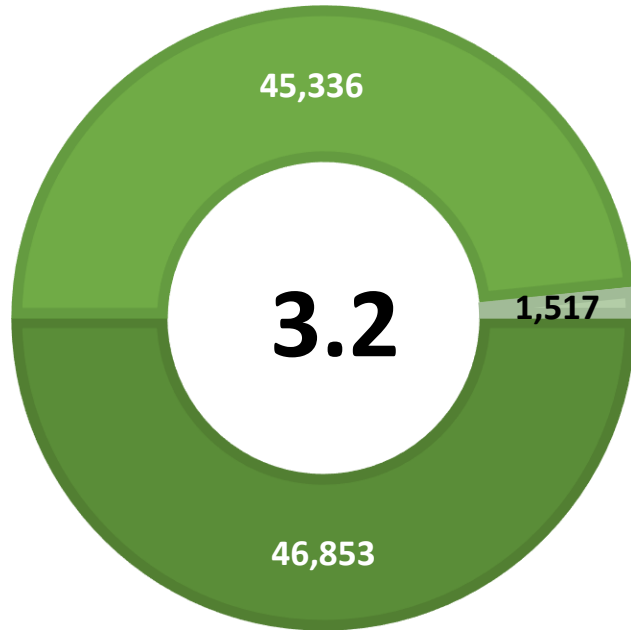

CITY OF NEW BRAUNFELS UNEMPLOYMENT RATE REMAINS AT 3.2 PERCENT

Workforce Solutions Alamo releases December 2021 Jobs Report

Source: Texas Workforce Commission/LMCI/LAUS

The Local Area Unemployment Statistics (LAUS) program produces monthly and annual employment, unemployment, and labor force data for Census regions and divisions, States, counties, metropolitan areas, and many cities.

CITY OF NEW BRAUNFELS

■ Labor Force
■ Employment
■ Unemployment

Highlights

- **3.2% December City Unemployment Rate (Not Seasonally Adjusted)**
- **1,517 people actively looking and available for work**
- **DOWN from 3.6% in November**
- **LOWER than the 3.7% Unemployment Rate for the San Antonio-New Braunfels Metro Area**
- **LOWER than the 4.3% Unemployment Rate for the State of Texas**
- **City of New Braunfels Unemployment Rate ranked lowest among the San Antonio-New Braunfels Metro Area cities**

Note: Only the actual/unadjusted series unemployment rate estimates for Texas and the US are comparable to sub-state unemployment rates. Adjusted rates are calculated by smoothing out the changes in unemployment due to the typical seasonal hiring and layoffs. Rates reported are estimates and variations in previously reported rates can occur with BLS readjustments.

Workforce Solutions Alamo is an equal opportunity employer/program. Auxiliary aids and services are available upon request to individuals with disabilities. Texas Relay Numbers: 1-800-735-2989 (TDD) or 1-800-735-2988 (Voice) or 711.