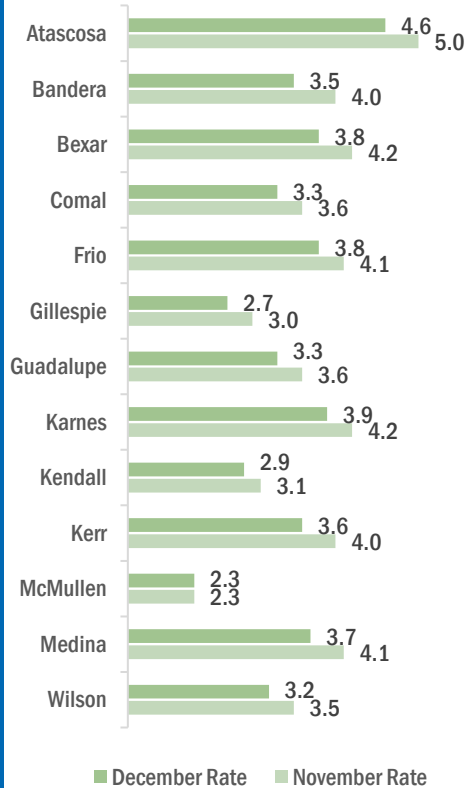

### Highlights

- **3.2% December City Unemployment Rate (Not Seasonally Adjusted)**
- **1,517 people actively looking and available for work**
- **DOWN from 3.6% in November**
- **LOWER than the 3.7% Unemployment Rate for the San Antonio-New Braunfels Metro Area**
- **LOWER than the 4.3% Unemployment Rate for the State of Texas**
- **City of New Braunfels Unemployment Rate ranked lowest among the San Antonio-New Braunfels Metro Area cities**

*Note: Only the actual/unadjusted series unemployment rate estimates for Texas and the US are comparable to sub-state unemployment rates. Adjusted rates are calculated by smoothing out the changes in unemployment due to the typical seasonal hiring and layoffs. Rates reported are estimates and variations in previously reported rates can occur with BLS readjustments.*

*Workforce Solutions Alamo is an equal opportunity employer/program. Auxiliary aids and services are available upon request to individuals with disabilities. Texas Relay Numbers: 1-800-735-2989 (TDD) or 1-800-735-2988 (Voice) or 711.*

**SAN ANTONIO-NEW BRAUNFELS METRO 3.7 UNEMPLOYMENT RATE IS LOWER THAN 4.3 REPORTED FOR THE STATE AND RANKS 3<sup>rd</sup> AMONG THE LARGE METRO AREAS**

1/21/2022

Unemployment rates decreased for most counties except McMullen with no change.