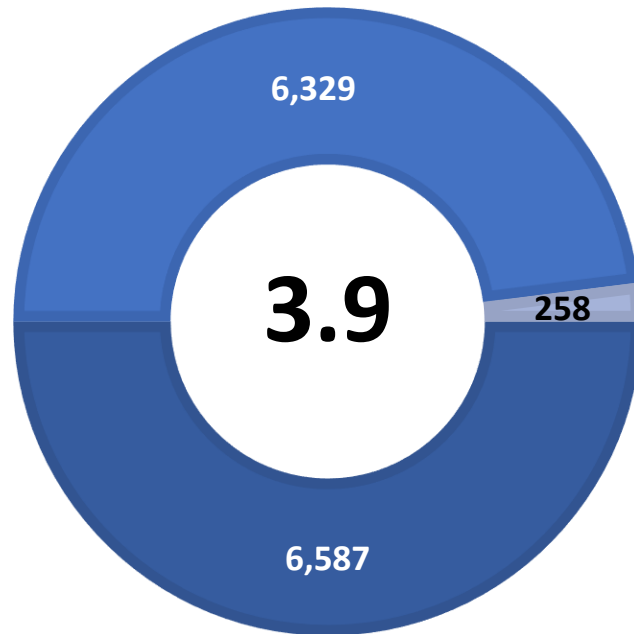

KARNES COUNTY UNEMPLOYMENT RATE DECREASES TO 3.9 PERCENT

Workforce Solutions Alamo releases December 2021 Jobs Report

Source: Texas Workforce Commission/LMCI/LAUS

The Local Area Unemployment Statistics (LAUS) program produces monthly and annual employment, unemployment, and labor force data for Census regions and divisions, States, counties, metropolitan areas, and many cities.

KARNES TX US

■ Labor Force
 ■ Employment
 ■ Unemployment

Highlights

- **3.9% December County Unemployment Rate (Not Seasonally Adjusted)**
- **258 people actively looking and available for work**
- **DOWN** from 4.2% in November
- **HIGHER** than the 3.7% Unemployment Rate for the 13-County WDA Area
- **LOWER** than the 4.3% Unemployment Rate for the State of Texas
- **KARNES Unemployment Rate ranked 2nd highest in the 13-County WDA Area**