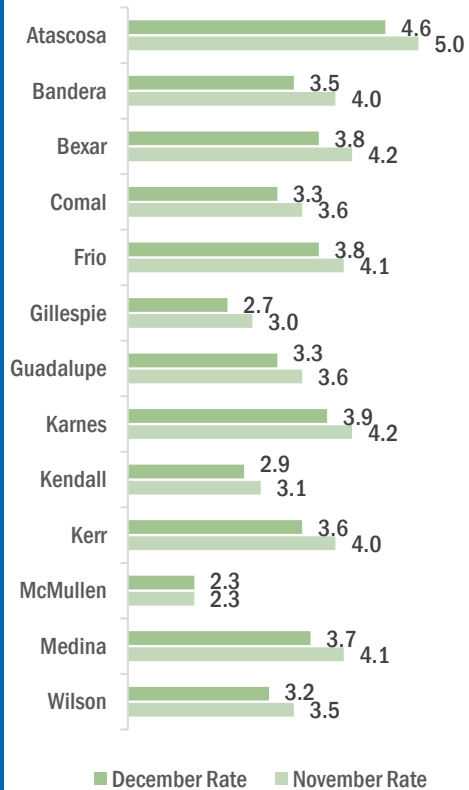

KARNES TX US

■ Labor Force
 ■ Employment
 ■ Unemployment

Highlights

- **3.9% December County Unemployment Rate (Not Seasonally Adjusted)**
- **258 people actively looking and available for work**
- **DOWN** from 4.2% in November
- **HIGHER** than the 3.7% Unemployment Rate for the 13-County WDA Area
- **LOWER** than the 4.3% Unemployment Rate for the State of Texas
- **KARNES Unemployment Rate ranked 2nd highest in the 13-County WDA Area**

Note: Only the actual/unadjusted series unemployment rate estimates for Texas and the US are comparable to sub-state unemployment rates. Adjusted rates are calculated by smoothing out the changes in unemployment due to the typical seasonal hiring and layoffs. Rates reported are estimates and variations in previously reported rates can occur with BLS readjustments.

SAN ANTONIO-NEW BRAUNFELS METRO 3.7 UNEMPLOYMENT RATE IS LOWER THAN 4.3 REPORTED FOR THE STATE AND RANKS 3rd AMONG THE LARGE METRO AREAS

1/21/2022

Unemployment rates decreased for most counties except McMullen with no change.