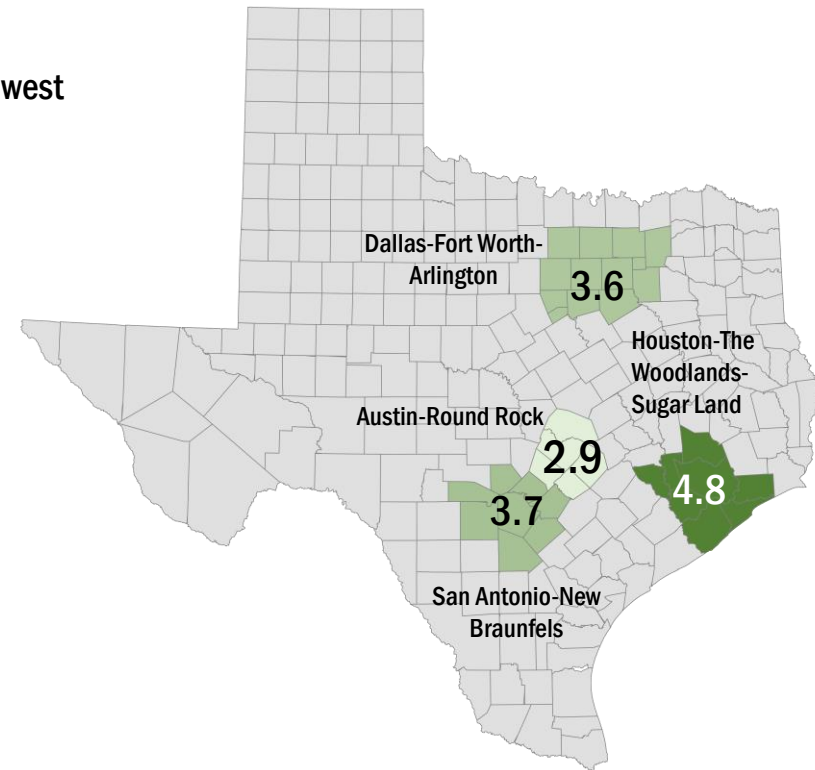

SAN ANTONIO-NEW BRAUNFELS METRO 3.7 UNEMPLOYMENT RATE IS LOWER THAN 4.3 REPORTED FOR THE STATE AND RANKS 3rd AMONG THE LARGE METRO AREAS

1/21/2022

Unemployment rates decreased for most counties except McMullen with no change.

Powered by Bing © GeoNames

New Braunfels and Cibolo have the lowest unemployment amongst area cities.

Powered by Bing © GeoNames, Microsoft, TomTom