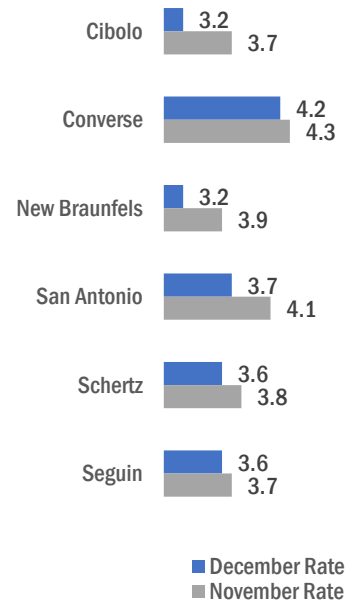

SAN ANTONIO-NEW BRAUNFELS METRO 3.7 UNEMPLOYMENT RATE IS LOWER THAN 4.3 REPORTED FOR THE STATE AND RANKS 3rd AMONG THE LARGE METRO AREAS

1/21/2022

Unemployment rates decreased for most counties except McMullen with no change.

Powered by Bing © GeoNames

New Braunfels and Cibolo have the lowest unemployment amongst area cities.

Powered by Bing © GeoNames, Microsoft, TomTom