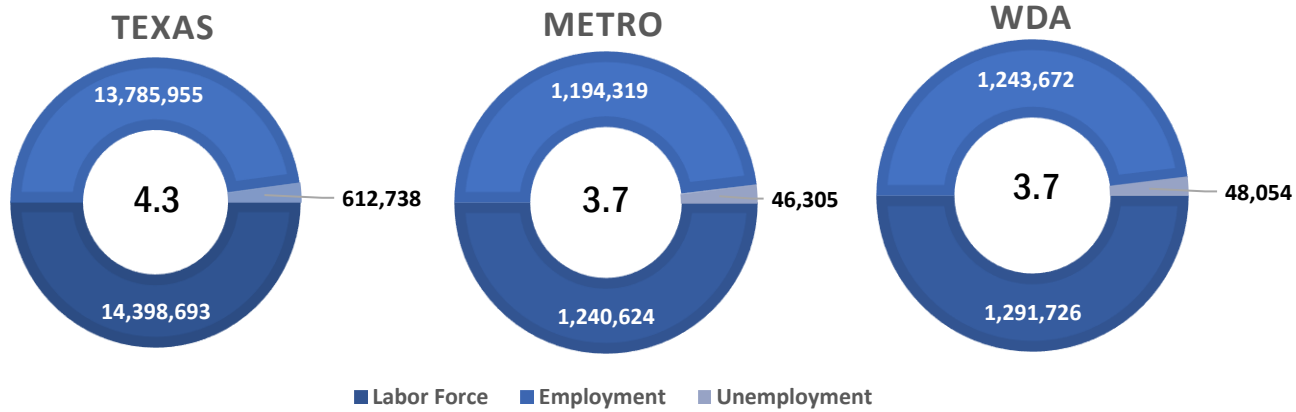

SAN ANTONIO-NEW BRAUNFELS METRO 3.7 UNEMPLOYMENT RATE IS LOWER THAN 4.3 REPORTED FOR THE STATE AND RANKS 3rd AMONG THE LARGE METRO AREAS

1/21/2022

Unemployment rates decreased for most counties except McMullen with no change.