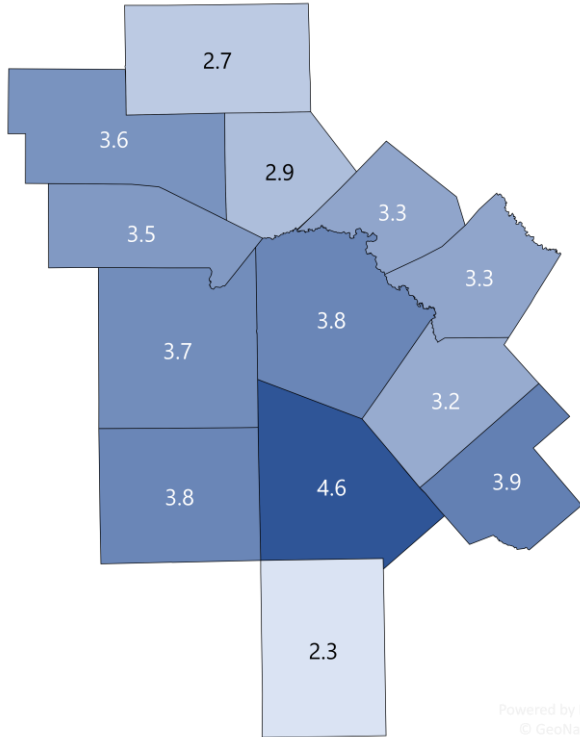

KARNES TX US

■ Labor Force
 ■ Employment
 ■ Unemployment

Highlights

- **3.9% December County Unemployment Rate (Not Seasonally Adjusted)**
- **258 people actively looking and available for work**
- **DOWN** from 4.2% in November
- **HIGHER** than the 3.7% Unemployment Rate for the 13-County WDA Area
- **LOWER** than the 4.3% Unemployment Rate for the State of Texas
- **KARNES Unemployment Rate ranked 2nd highest in the 13-County WDA Area**

SAN ANTONIO-NEW BRAUNFELS METRO 3.7 UNEMPLOYMENT RATE IS LOWER THAN 4.3 REPORTED FOR THE STATE AND RANKS 3rd AMONG THE LARGE METRO AREAS

1/21/2022

Unemployment rates decreased for most counties except McMullen with no change.

Powered by Bing © GeoNames

New Braunfels and Cibolo have the lowest unemployment amongst area cities.

Powered by Bing © GeoNames, Microsoft, TomTom