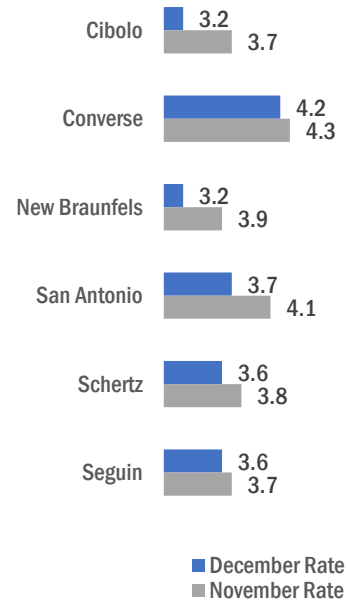

### Highlights

- **2.7% December County Unemployment Rate (Not Seasonally Adjusted)**
- **370 people actively looking and available for work**
- **DOWN from 3.0% in November**
- **LOWER than the 3.7% Unemployment Rate for the 13-County WDA Area**
- **LOWER than the 4.3% Unemployment Rate for the State of Texas**
- **GILLESPIE Unemployment Rate ranked 2<sup>nd</sup> lowest in the 13-County WDA Area**

**SAN ANTONIO-NEW BRAUNFELS METRO 3.7 UNEMPLOYMENT RATE IS LOWER THAN 4.3 REPORTED FOR THE STATE AND RANKS 3<sup>rd</sup> AMONG THE LARGE METRO AREAS**

1/21/2022

Unemployment rates decreased for most counties except McMullen with no change.

Powered by Bing © GeoNames

New Braunfels and Cibolo have the lowest unemployment amongst area cities.

Powered by Bing © GeoNames, Microsoft, TomTom

Source: Texas Workforce Commission/LMCI/LAUS

The Local Area Unemployment Statistics (LAUS) program produces monthly and annual employment, unemployment, and labor force data for Census regions and divisions, States, counties, metropolitan areas, and many cities.