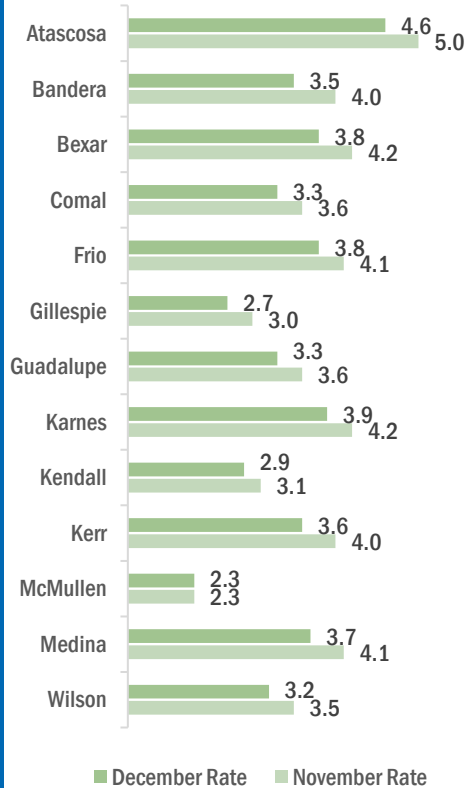

GILLESPIE TX US

■ Labor Force
 ■ Employment
 ■ Unemployment

*Note: Only the actual/unadjusted series unemployment rate estimates for Texas and the US are comparable to sub-state unemployment rates. Adjusted rates are calculated by smoothing out the changes in unemployment due to the typical seasonal hiring and layoffs. Rates reported are estimates and variations in previously reported rates can occur with BLS readjustments.*

### Highlights

- **2.7% December County Unemployment Rate (Not Seasonally Adjusted)**
- **370 people actively looking and available for work**
- **DOWN from 3.0% in November**
- **LOWER than the 3.7% Unemployment Rate for the 13-County WDA Area**
- **LOWER than the 4.3% Unemployment Rate for the State of Texas**
- **GILLESPIE Unemployment Rate ranked 2<sup>nd</sup> lowest in the 13-County WDA Area**

*Workforce Solutions Alamo is an equal opportunity employer/program. Auxiliary aids and services are available upon request to individuals with disabilities. Texas Relay Numbers: 1-800-735-2989 (TDD) or 1-800-735-2988 (Voice) or 711.*

**SAN ANTONIO-NEW BRAUNFELS METRO 3.7 UNEMPLOYMENT RATE IS LOWER THAN 4.3 REPORTED FOR THE STATE AND RANKS 3<sup>rd</sup> AMONG THE LARGE METRO AREAS**

1/21/2022

Unemployment rates decreased for most counties except McMullen with no change.