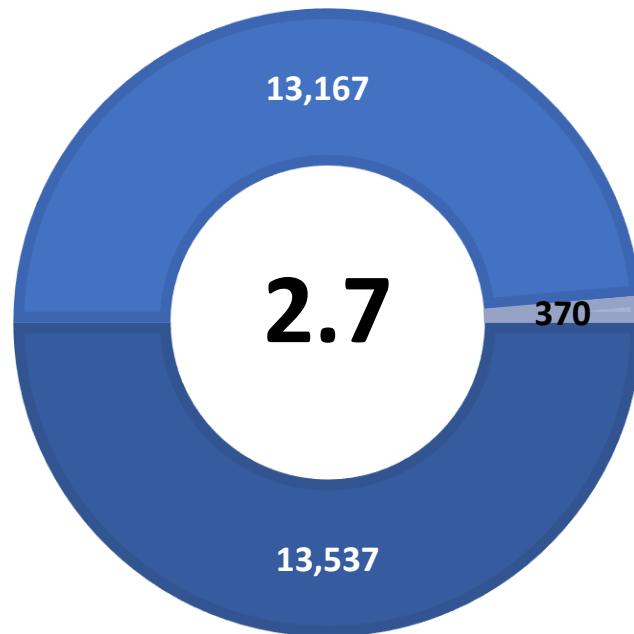

GILLESPIE COUNTY UNEMPLOYMENT RATE DECREASES TO 2.7 PERCENT

Workforce Solutions Alamo releases December 2021 Jobs Report

Source: Texas Workforce Commission/LMCI/LAUS

The Local Area Unemployment Statistics (LAUS) program produces monthly and annual employment, unemployment, and labor force data for Census regions and divisions, States, counties, metropolitan areas, and many cities.

GILLESPIE TX US

■ Labor Force
■ Employment
■ Unemployment

Note: Only the actual/unadjusted series unemployment rate estimates for Texas and the US are comparable to sub-state unemployment rates. Adjusted rates are calculated by smoothing out the changes in unemployment due to the typical seasonal hiring and layoffs. Rates reported are estimates and variations in previously reported rates can occur with BLS readjustments.

Highlights

- **2.7% December County Unemployment Rate (Not Seasonally Adjusted)**
- **370 people actively looking and available for work**
- **DOWN from 3.0% in November**
- **LOWER than the 3.7% Unemployment Rate for the 13-County WDA Area**
- **LOWER than the 4.3% Unemployment Rate for the State of Texas**
- **GILLESPIE Unemployment Rate ranked 2nd lowest in the 13-County WDA Area**

Workforce Solutions Alamo is an equal opportunity employer/program. Auxiliary aids and services are available upon request to individuals with disabilities. Texas Relay Numbers: 1-800-735-2989 (TDD) or 1-800-735-2988 (Voice) or 711.