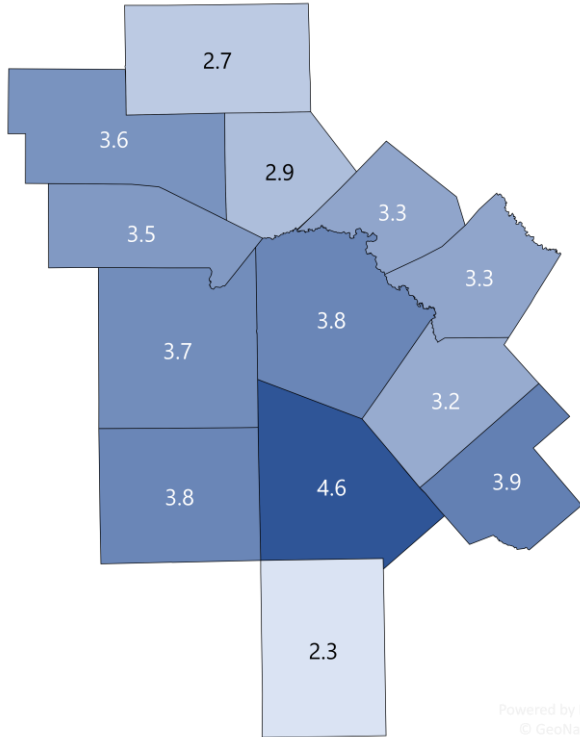

GILLESPIE TX US

■ Labor Force
 ■ Employment
 ■ Unemployment

*Note: Only the actual/unadjusted series unemployment rate estimates for Texas and the US are comparable to sub-state unemployment rates. Adjusted rates are calculated by smoothing out the changes in unemployment due to the typical seasonal hiring and layoffs. Rates reported are estimates and variations in previously reported rates can occur with BLS readjustments.*

### Highlights

- **2.7% December County Unemployment Rate (Not Seasonally Adjusted)**
- **370 people actively looking and available for work**
- **DOWN from 3.0% in November**
- **LOWER than the 3.7% Unemployment Rate for the 13-County WDA Area**
- **LOWER than the 4.3% Unemployment Rate for the State of Texas**
- **GILLESPIE Unemployment Rate ranked 2<sup>nd</sup> lowest in the 13-County WDA Area**

**SAN ANTONIO-NEW BRAUNFELS METRO 3.7 UNEMPLOYMENT RATE IS LOWER THAN 4.3 REPORTED FOR THE STATE AND RANKS 3<sup>rd</sup> AMONG THE LARGE METRO AREAS**

1/21/2022

Unemployment rates decreased for most counties except McMullen with no change.

Powered by Bing © GeoNames

New Braunfels and Cibolo have the lowest unemployment amongst area cities.

Powered by Bing © GeoNames, Microsoft, TomTom

Source: Texas Workforce Commission/LMCI/LAUS

The Local Area Unemployment Statistics (LAUS) program produces monthly and annual employment, unemployment, and labor force data for Census regions and divisions, States, counties, metropolitan areas, and many cities.