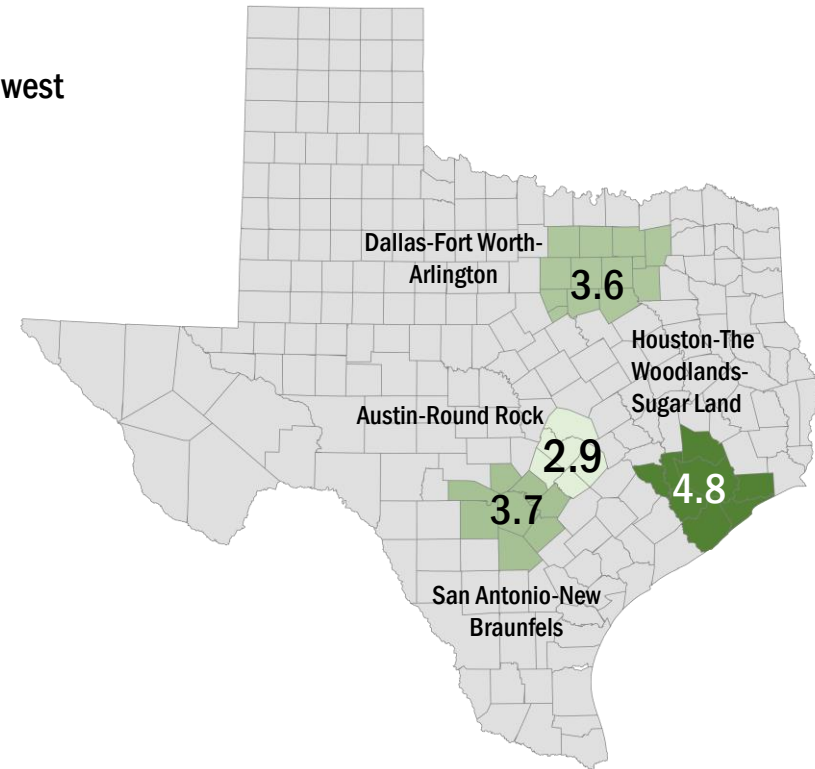

### Highlights

- **2.7% December County Unemployment Rate (Not Seasonally Adjusted)**
- **370 people actively looking and available for work**
- **DOWN from 3.0% in November**
- **LOWER than the 3.7% Unemployment Rate for the 13-County WDA Area**
- **LOWER than the 4.3% Unemployment Rate for the State of Texas**
- **GILLESPIE Unemployment Rate ranked 2<sup>nd</sup> lowest in the 13-County WDA Area**

**SAN ANTONIO-NEW BRAUNFELS METRO 3.7 UNEMPLOYMENT RATE IS LOWER THAN 4.3 REPORTED FOR THE STATE AND RANKS 3<sup>rd</sup> AMONG THE LARGE METRO AREAS**

1/21/2022

Unemployment rates decreased for most counties except McMullen with no change.

Powered by Bing © GeoNames

New Braunfels and Cibolo have the lowest unemployment amongst area cities.

Powered by Bing © GeoNames, Microsoft, TomTom

Source: Texas Workforce Commission/LMCI/LAUS

The Local Area Unemployment Statistics (LAUS) program produces monthly and annual employment, unemployment, and labor force data for Census regions and divisions, States, counties, metropolitan areas, and many cities.