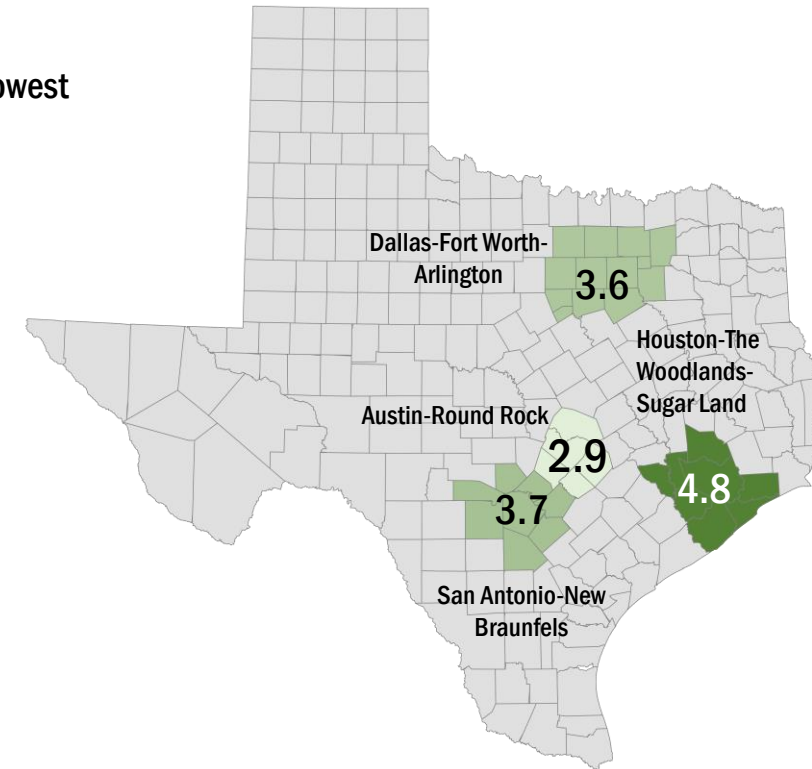

**SAN ANTONIO-NEW BRAUNFELS METRO 3.7 UNEMPLOYMENT RATE IS LOWER THAN 4.3 REPORTED FOR THE STATE AND RANKS 3<sup>rd</sup> AMONG THE LARGE METRO AREAS**

1/21/2022

Unemployment rates decreased for most counties except McMullen with no change.

Powered by Bing © GeoNames

New Braunfels and Cibolo have the lowest unemployment amongst area cities.

Powered by Bing © GeoNames, Microsoft, TomTom

Source: Texas Workforce Commission/LMCI/LAUS

The Local Area Unemployment Statistics (LAUS) program produces monthly and annual employment, unemployment, and labor force data for Census regions and divisions, States, counties, metropolitan areas, and many cities.