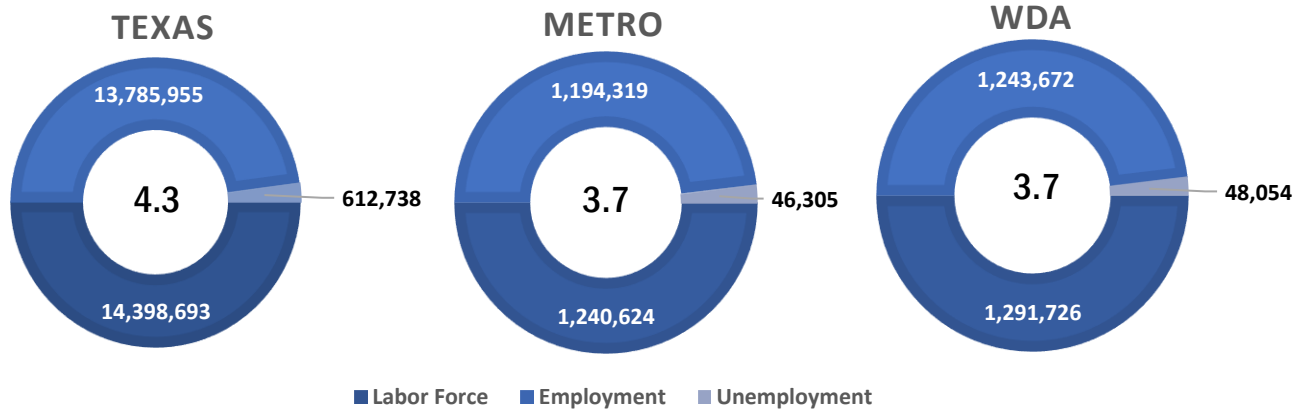

SAN ANTONIO-NEW BRAUNFELS METRO 3.7 UNEMPLOYMENT RATE IS LOWER THAN 4.3 REPORTED FOR THE STATE AND RANKS 3rd AMONG THE LARGE METRO AREAS

1/21/2022

Unemployment rates decreased for most counties except McMullen with no change.