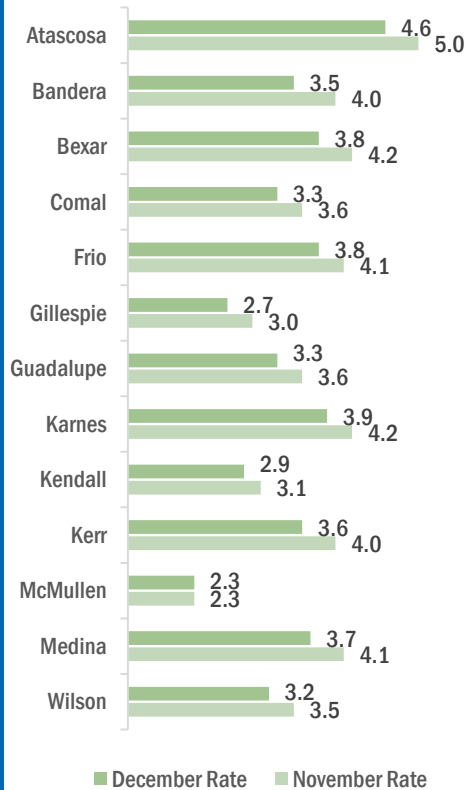

### Highlights

- **3.2% December City Unemployment Rate (Not Seasonally Adjusted)**
- **504 people actively looking and available for work**
- **DOWN** from 3.7% in November
- **LOWER** than the 3.7% Unemployment Rate for the San Antonio-New Braunfels Metro Area
- **LOWER** than the 4.3% Unemployment Rate for the State of Texas
- **City of Cibolo Unemployment Rate ranked lowest among the San Antonio-New Braunfels Metro Area cities**

*Note: Only the actual/unadjusted series unemployment rate estimates for Texas and the US are comparable to sub-state unemployment rates. Adjusted rates are calculated by smoothing out the changes in unemployment due to the typical seasonal hiring and layoffs. Rates reported are estimates and variations in previously reported rates can occur with BLS readjustments.*

*Workforce Solutions Alamo is an equal opportunity employer/program. Auxiliary aids and services are available upon request to individuals with disabilities. Texas Relay Numbers: 1-800-735-2989 (TDD) or 1-800-735-2988 (Voice) or 711.*

**SAN ANTONIO-NEW BRAUNFELS METRO 3.7 UNEMPLOYMENT RATE IS LOWER THAN 4.3 REPORTED FOR THE STATE AND RANKS 3<sup>rd</sup> AMONG THE LARGE METRO AREAS**

1/21/2022

Unemployment rates decreased for most counties except McMullen with no change.