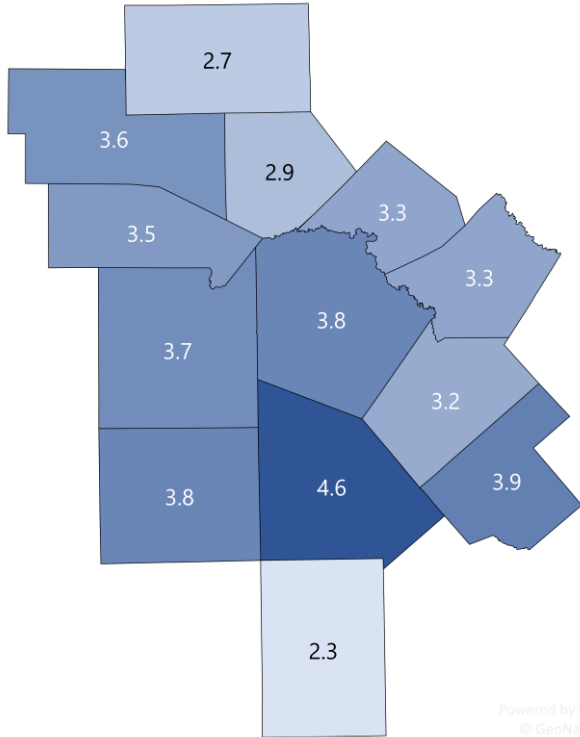

### Highlights

- **3.2% December City Unemployment Rate (Not Seasonally Adjusted)**
- **504 people actively looking and available for work**
- **DOWN** from 3.7% in November
- **LOWER** than the 3.7% Unemployment Rate for the San Antonio-New Braunfels Metro Area
- **LOWER** than the 4.3% Unemployment Rate for the State of Texas
- **City of Cibolo Unemployment Rate ranked lowest among the San Antonio-New Braunfels Metro Area cities**

Powered by Bing © GeoNames

New Braunfels and Cibolo have the lowest unemployment amongst area cities.

Powered by Bing © GeoNames, Microsoft, TomTom

Source: Texas Workforce Commission/LMCI/LAUS

The Local Area Unemployment Statistics (LAUS) program produces monthly and annual employment, unemployment, and labor force data for Census regions and divisions, States, counties, metropolitan areas, and many cities.