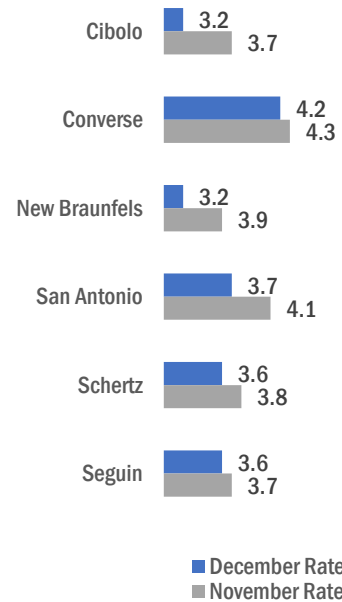

### Highlights

- **3.2% December City Unemployment Rate (Not Seasonally Adjusted)**
- **504 people actively looking and available for work**
- **DOWN** from 3.7% in November
- **LOWER** than the 3.7% Unemployment Rate for the San Antonio-New Braunfels Metro Area
- **LOWER** than the 4.3% Unemployment Rate for the State of Texas
- **City of Cibolo Unemployment Rate ranked lowest among the San Antonio-New Braunfels Metro Area cities**

**SAN ANTONIO-NEW BRAUNFELS METRO 3.7 UNEMPLOYMENT RATE IS LOWER THAN 4.3 REPORTED FOR THE STATE AND RANKS 3<sup>rd</sup> AMONG THE LARGE METRO AREAS**

1/21/2022

Unemployment rates decreased for most counties except McMullen with no change.

Powered by Bing © GeoNames

New Braunfels and Cibolo have the lowest unemployment amongst area cities.

Powered by Bing © GeoNames, Microsoft, TomTom

Source: Texas Workforce Commission/LMCI/LAUS

The Local Area Unemployment Statistics (LAUS) program produces monthly and annual employment, unemployment, and labor force data for Census regions and divisions, States, counties, metropolitan areas, and many cities.