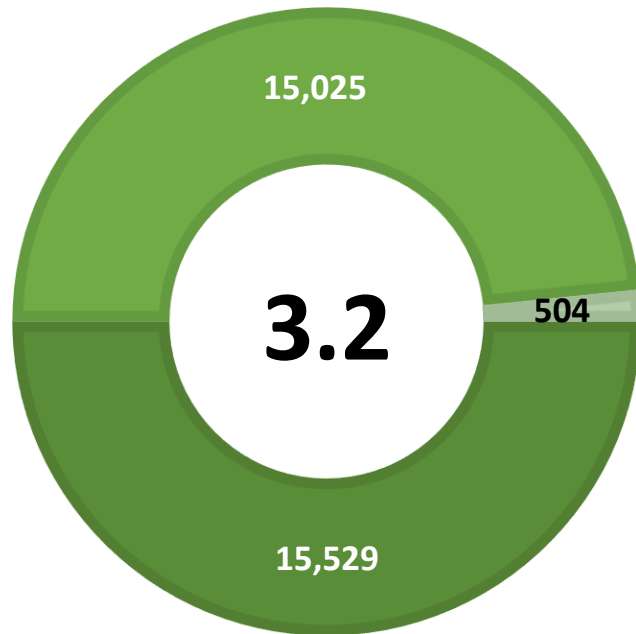

CITY OF CIBOLO UNEMPLOYMENT RATE REMAINS AT 3.2 PERCENT

Workforce Solutions Alamo releases December 2021 Jobs Report

Source: Texas Workforce Commission/LMCI/LAUS

The Local Area Unemployment Statistics (LAUS) program produces monthly and annual employment, unemployment, and labor force data for Census regions and divisions, States, counties, metropolitan areas, and many cities.

CITY OF CIBOLO

■ Labor Force
■ Employment
■ Unemployment

Highlights

- **3.2% December City Unemployment Rate (Not Seasonally Adjusted)**
- **504 people actively looking and available for work**
- **DOWN** from 3.7% in November
- **LOWER** than the 3.7% Unemployment Rate for the San Antonio-New Braunfels Metro Area
- **LOWER** than the 4.3% Unemployment Rate for the State of Texas
- **City of Cibolo Unemployment Rate ranked lowest among the San Antonio-New Braunfels Metro Area cities**

Note: Only the actual/unadjusted series unemployment rate estimates for Texas and the US are comparable to sub-state unemployment rates. Adjusted rates are calculated by smoothing out the changes in unemployment due to the typical seasonal hiring and layoffs. Rates reported are estimates and variations in previously reported rates can occur with BLS readjustments.

Workforce Solutions Alamo is an equal opportunity employer/program. Auxiliary aids and services are available upon request to individuals with disabilities. Texas Relay Numbers: 1-800-735-2989 (TDD) or 1-800-735-2988 (Voice) or 711.