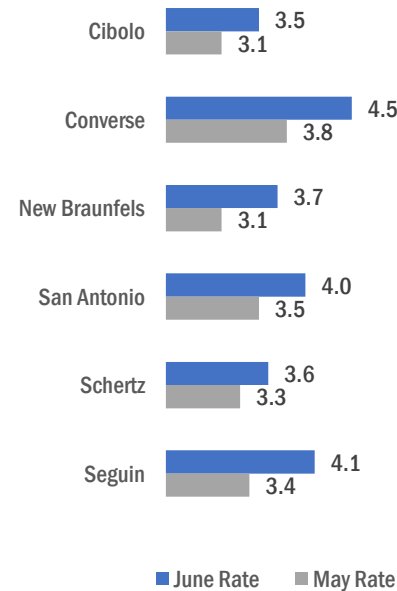

SAN ANTONIO-NEW BRAUNFELS METRO 4.0 UNEMPLOYMENT RATE IS LOWER THAN 4.4 REPORTED FOR THE STATE AND RANKS 3rd AMONG THE LARGE METRO AREAS

7/22/2022

Unemployment rates increased for all counties.

Powered by Bing © GeoNames

Cibolo has the lowest unemployment amongst area cities.

Powered by Bing © GeoNames, Microsoft, TomTom

Source: Texas Workforce Commission/LMCI/LAUS

The Local Area Unemployment Statistics (LAUS) program produces monthly and annual employment, unemployment, and labor force data for Census regions and divisions, States, counties, metropolitan areas, and many cities.