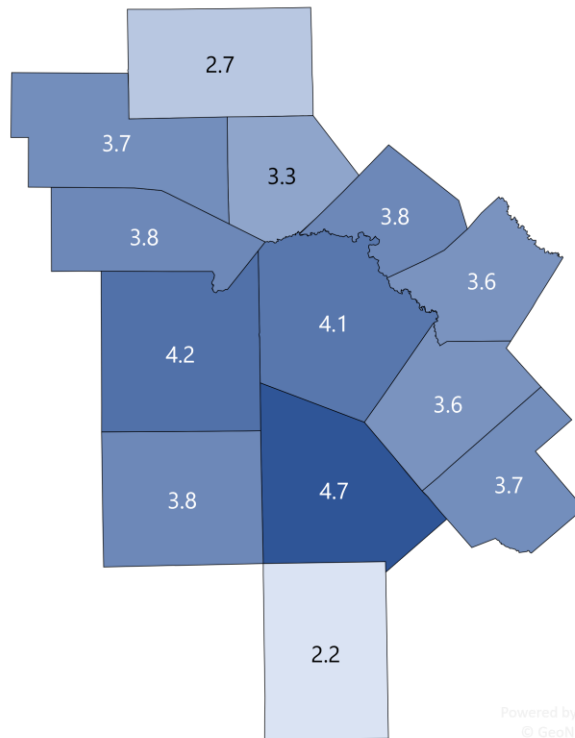

KARNES TX US

■ Labor Force
 ■ Employment
 ■ Unemployment

Highlights

- **3.7% June County Unemployment Rate (Not Seasonally Adjusted)**
- **253 people actively looking and available for work**
- **UP from 3.2% in May**
- **LOWER than the 4.0% Unemployment Rate for the 13-County WDA Area**
- **LOWER than the 4.4% Unemployment Rate for the State of Texas**
- **KARNES Unemployment Rate ranked 5th lowest in the 13-County WDA Area**

SAN ANTONIO-NEW BRAUNFELS METRO 4.0 UNEMPLOYMENT RATE IS LOWER THAN 4.4 REPORTED FOR THE STATE AND RANKS 3rd AMONG THE LARGE METRO AREAS

7/22/2022

Unemployment rates increased for all counties.

Powered by Bing © GeoNames