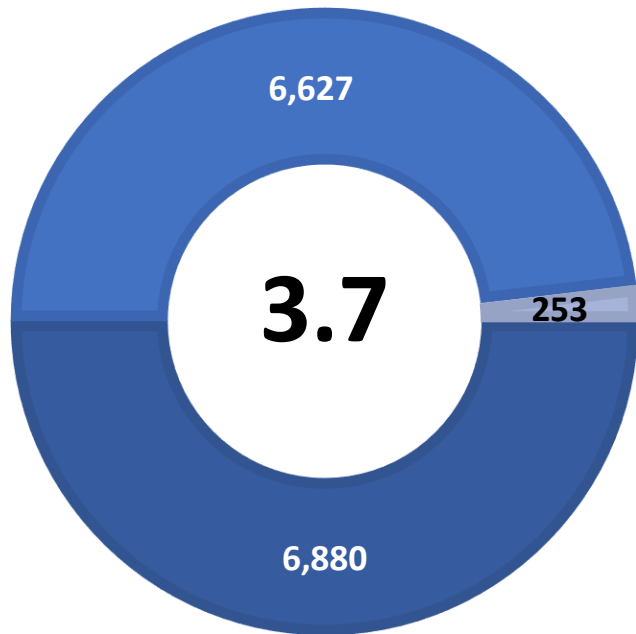

KARNES COUNTY UNEMPLOYMENT RATE INCREASES TO 3.7 PERCENT

Workforce Solutions Alamo releases June 2022 Jobs Report

Source: Texas Workforce Commission/LMCI/LAUS

The Local Area Unemployment Statistics (LAUS) program produces monthly and annual employment, unemployment, and labor force data for Census regions and divisions, States, counties, metropolitan areas, and many cities.

KARNES TX US

■ Labor Force
 ■ Employment
 ■ Unemployment

Highlights

- **3.7% June County Unemployment Rate (Not Seasonally Adjusted)**
- **253 people actively looking and available for work**
- **UP from 3.2% in May**
- **LOWER than the 4.0% Unemployment Rate for the 13-County WDA Area**
- **LOWER than the 4.4% Unemployment Rate for the State of Texas**
- **KARNES Unemployment Rate ranked 5th lowest in the 13-County WDA Area**