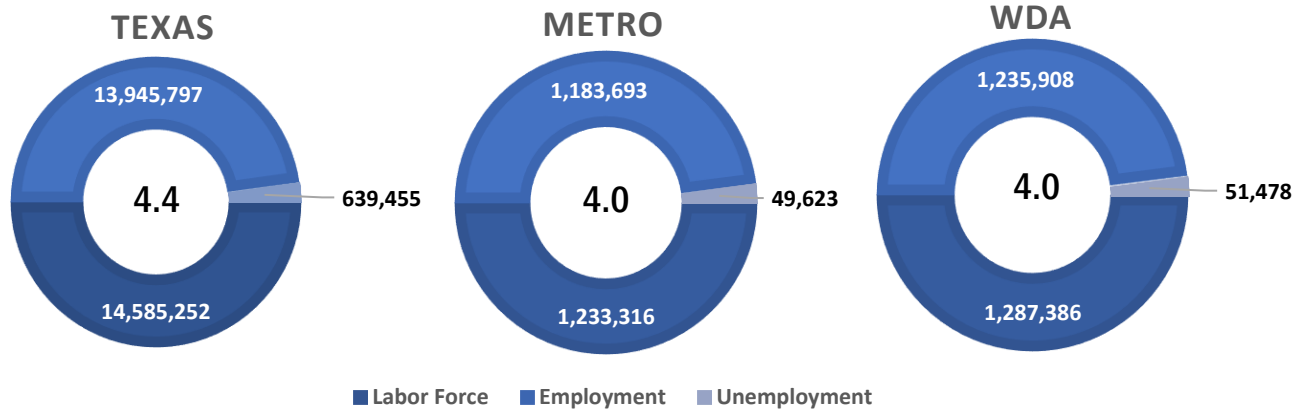

SAN ANTONIO-NEW BRAUNFELS METRO 4.0 UNEMPLOYMENT RATE IS LOWER THAN 4.4 REPORTED FOR THE STATE AND RANKS 3rd AMONG THE LARGE METRO AREAS

7/22/2022

Unemployment rates increased for all counties.