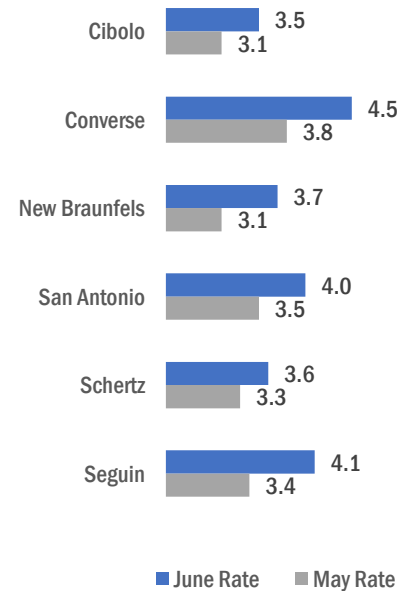

GUADALUPE TX US

■ Labor Force
 ■ Employment
 ■ Unemployment

Highlights

- **3.6% June County Unemployment Rate (Not Seasonally Adjusted)**
- **3,068 people actively looking and available for work**
- **UP from 3.1% in May**
- **LOWER than the 4.0% Unemployment Rate for the 13-County WDA Area**
- **LOWER than the 4.4% Unemployment Rate for the State of Texas**
- **GUADALUPE Unemployment Rate ranked 4th lowest among the 13-County WDA Area**

Workforce Solutions Alamo is an equal opportunity employer/program. Auxiliary aids and services are available upon request to individuals with disabilities. Texas Relay Numbers: 1-800-735-2989 (TDD) or 1-800-735-2988 (Voice) or 711.

SAN ANTONIO-NEW BRAUNFELS METRO 4.0 UNEMPLOYMENT RATE IS LOWER THAN 4.4 REPORTED FOR THE STATE AND RANKS 3rd AMONG THE LARGE METRO AREAS

7/22/2022

Unemployment rates increased for all counties.

Cibolo has the lowest unemployment amongst area cities.