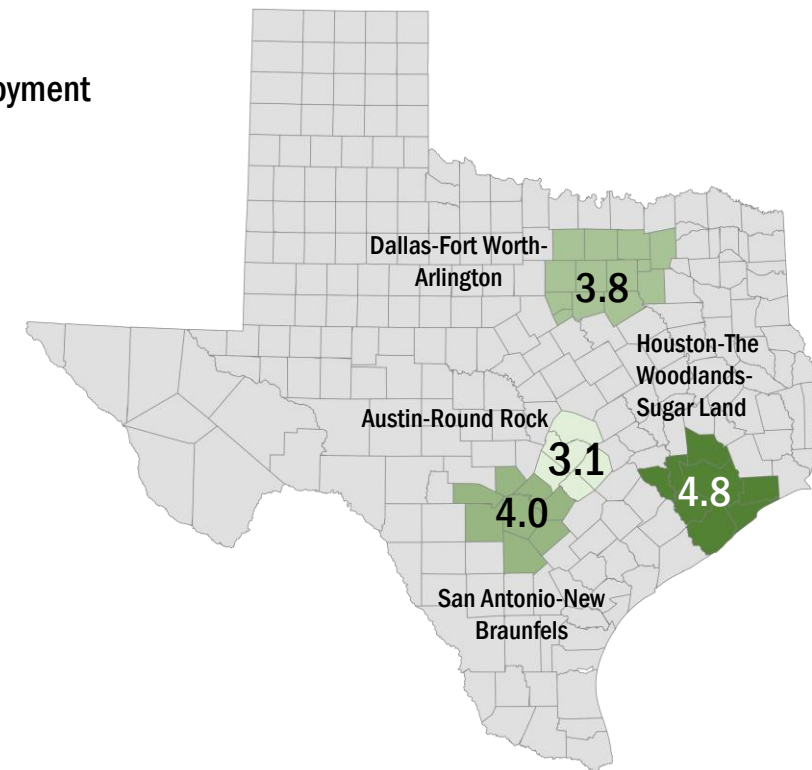

GUADALUPE TX US

■ Labor Force
 ■ Employment
 ■ Unemployment

Highlights

- **3.6% June County Unemployment Rate (Not Seasonally Adjusted)**
- **3,068 people actively looking and available for work**
- **UP from 3.1% in May**
- **LOWER than the 4.0% Unemployment Rate for the 13-County WDA Area**
- **LOWER than the 4.4% Unemployment Rate for the State of Texas**
- **GUADALUPE Unemployment Rate ranked 4th lowest among the 13-County WDA Area**

Workforce Solutions Alamo is an equal opportunity employer/program. Auxiliary aids and services are available upon request to individuals with disabilities. Texas Relay Numbers: 1-800-735-2989 (TDD) or 1-800-735-2988 (Voice) or 711.

SAN ANTONIO-NEW BRAUNFELS METRO 4.0 UNEMPLOYMENT RATE IS LOWER THAN 4.4 REPORTED FOR THE STATE AND RANKS 3rd AMONG THE LARGE METRO AREAS

7/22/2022

Unemployment rates increased for all counties.

Cibolo has the lowest unemployment amongst area cities.