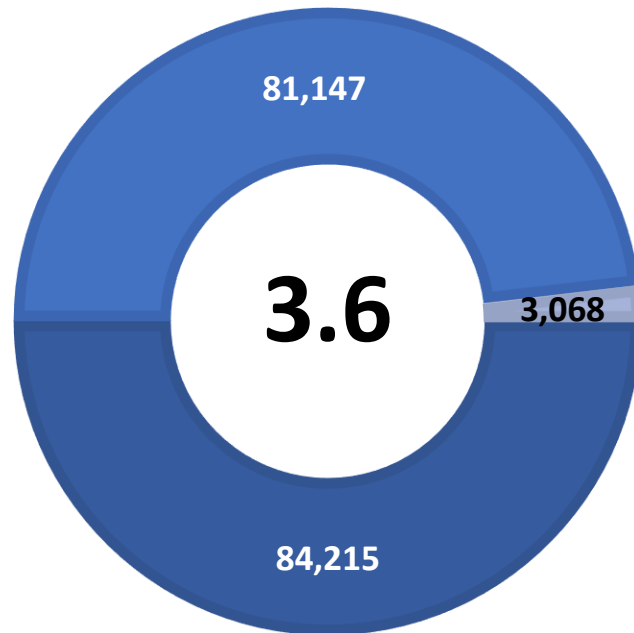

GUADALUPE COUNTY UNEMPLOYMENT RATE INCREASES TO 3.6 PERCENT

Workforce Solutions Alamo releases June 2022 Jobs Report

Source: Texas Workforce Commission/LMCI/LAUS

The Local Area Unemployment Statistics (LAUS) program produces monthly and annual employment, unemployment, and labor force data for Census regions and divisions, States, counties, metropolitan areas, and many cities.

GUADALUPE TX US

■ Labor Force
 ■ Employment
 ■ Unemployment

Highlights

- **3.6% June County Unemployment Rate (Not Seasonally Adjusted)**
- **3,068 people actively looking and available for work**
- **UP from 3.1% in May**
- **LOWER than the 4.0% Unemployment Rate for the 13-County WDA Area**
- **LOWER than the 4.4% Unemployment Rate for the State of Texas**
- **GUADALUPE Unemployment Rate ranked 4th lowest among the 13-County WDA Area**