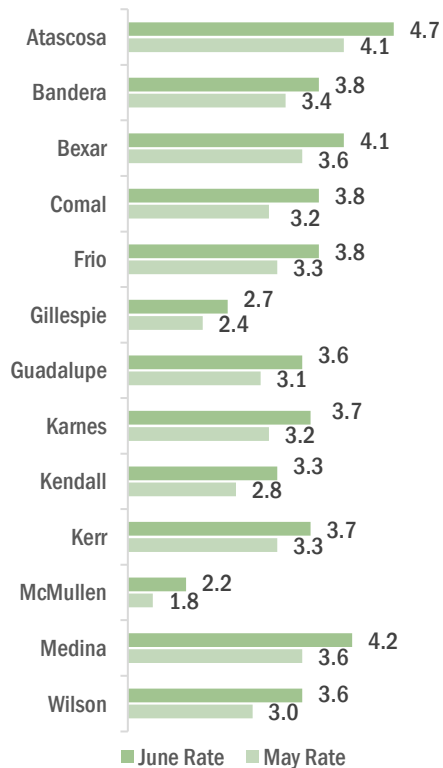

GUADALUPE TX US

■ Labor Force
 ■ Employment
 ■ Unemployment

Highlights

- **3.6% June County Unemployment Rate (Not Seasonally Adjusted)**
- **3,068 people actively looking and available for work**
- **UP from 3.1% in May**
- **LOWER than the 4.0% Unemployment Rate for the 13-County WDA Area**
- **LOWER than the 4.4% Unemployment Rate for the State of Texas**
- **GUADALUPE Unemployment Rate ranked 4th lowest among the 13-County WDA Area**

Note: Only the actual/unadjusted series unemployment rate estimates for Texas and the US are comparable to sub-state unemployment rates. Adjusted rates are calculated by smoothing out the changes in unemployment due to the typical seasonal hiring and layoffs. Rates reported are estimates and variations in previously reported rates can occur with BLS readjustments.

SAN ANTONIO-NEW BRAUNFELS METRO 4.0 UNEMPLOYMENT RATE IS LOWER THAN 4.4 REPORTED FOR THE STATE AND RANKS 3rd AMONG THE LARGE METRO AREAS

7/22/2022

Unemployment rates increased for all counties.

Cibolo has the lowest unemployment amongst area cities.