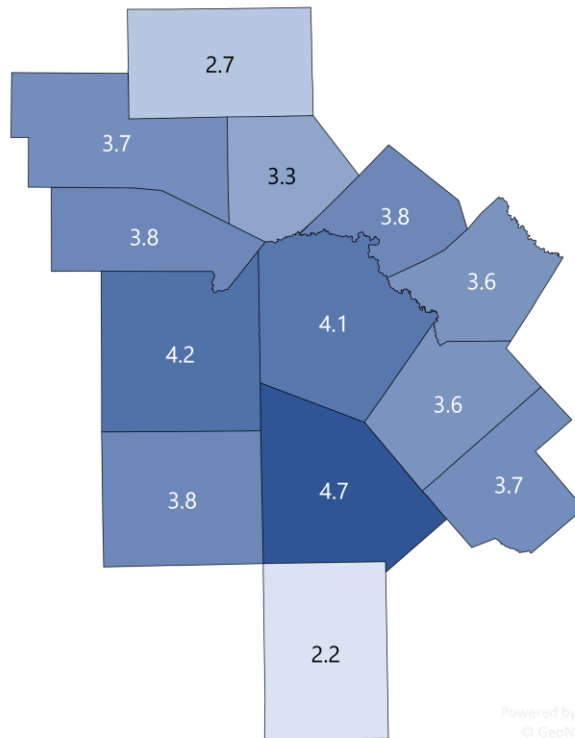

GUADALUPE TX US

■ Labor Force
 ■ Employment
 ■ Unemployment

Highlights

- **3.6% June County Unemployment Rate (Not Seasonally Adjusted)**
- **3,068 people actively looking and available for work**
- **UP from 3.1% in May**
- **LOWER than the 4.0% Unemployment Rate for the 13-County WDA Area**
- **LOWER than the 4.4% Unemployment Rate for the State of Texas**
- **GUADALUPE Unemployment Rate ranked 4th lowest among the 13-County WDA Area**

SAN ANTONIO-NEW BRAUNFELS METRO 4.0 UNEMPLOYMENT RATE IS LOWER THAN 4.4 REPORTED FOR THE STATE AND RANKS 3rd AMONG THE LARGE METRO AREAS

7/22/2022

Unemployment rates increased for all counties.

Cibolo has the lowest unemployment amongst area cities.