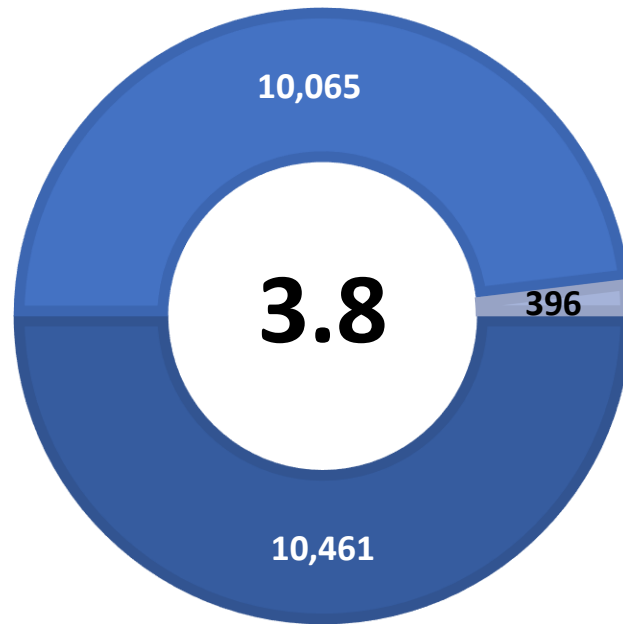

BANDERA COUNTY UNEMPLOYMENT RATE INCREASES TO 3.8 PERCENT

Workforce Solutions Alamo releases June 2022 Jobs Report

Source: Texas Workforce Commission/LMCI/LAUS

The Local Area Unemployment Statistics (LAUS) program produces monthly and annual employment, unemployment, and labor force data for Census regions and divisions, States, counties, metropolitan areas, and many cities.

BANDERA TX US

■ Labor Force
 ■ Employment
 ■ Unemployment

Highlights

- **3.8% June County Unemployment Rate (Not Seasonally Adjusted)**
- **396 people actively looking and available for work**
- **UP from 3.4% in May**
- **LOWER than the 4.0% Unemployment Rate for the 13-County WDA Area**
- **LOWER than the 4.4% Unemployment Rate for the State of Texas**
- **BANDERA Unemployment Rate ranked 4th highest in the 13-County WDA Area**