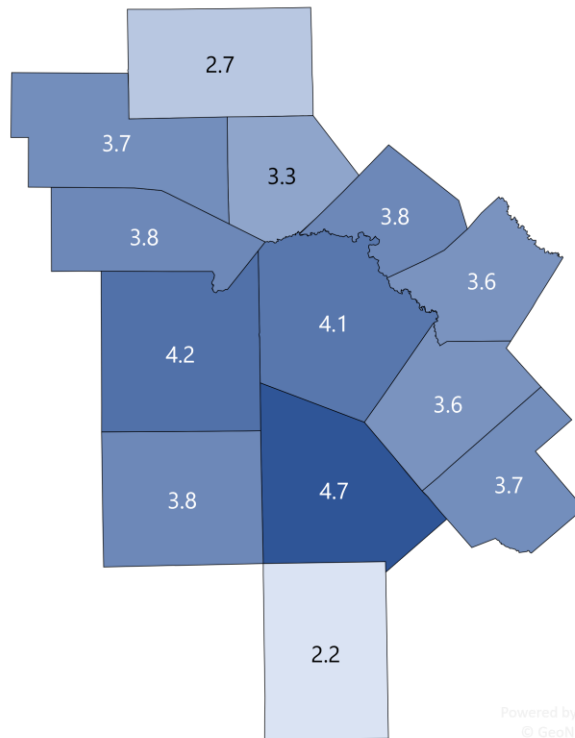

BANDERA TX US

■ Labor Force
 ■ Employment
 ■ Unemployment

Highlights

- **3.8% June County Unemployment Rate (Not Seasonally Adjusted)**
- **396 people actively looking and available for work**
- **UP from 3.4% in May**
- **LOWER than the 4.0% Unemployment Rate for the 13-County WDA Area**
- **LOWER than the 4.4% Unemployment Rate for the State of Texas**
- **BANDERA Unemployment Rate ranked 4th highest in the 13-County WDA Area**

SAN ANTONIO-NEW BRAUNFELS METRO 4.0 UNEMPLOYMENT RATE IS LOWER THAN 4.4 REPORTED FOR THE STATE AND RANKS 3rd AMONG THE LARGE METRO AREAS

7/22/2022

Unemployment rates increased for all counties.

Powered by Bing © GeoNames