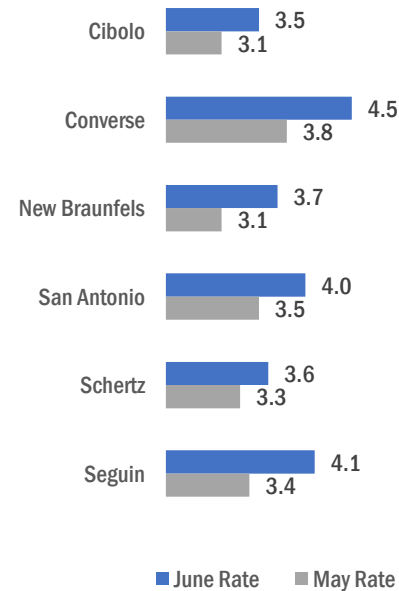

BANDERA TX US

■ Labor Force
 ■ Employment
 ■ Unemployment

Highlights

- **3.8% June County Unemployment Rate (Not Seasonally Adjusted)**
- **396 people actively looking and available for work**
- **UP from 3.4% in May**
- **LOWER than the 4.0% Unemployment Rate for the 13-County WDA Area**
- **LOWER than the 4.4% Unemployment Rate for the State of Texas**
- **BANDERA Unemployment Rate ranked 4th highest in the 13-County WDA Area**

SAN ANTONIO-NEW BRAUNFELS METRO 4.0 UNEMPLOYMENT RATE IS LOWER THAN 4.4 REPORTED FOR THE STATE AND RANKS 3rd AMONG THE LARGE METRO AREAS

7/22/2022

Unemployment rates increased for all counties.

Powered by Bing © GeoNames

Cibolo has the lowest unemployment amongst area cities.

Powered by Bing © GeoNames, Microsoft, TomTom

Source: Texas Workforce Commission/LMCI/LAUS

The Local Area Unemployment Statistics (LAUS) program produces monthly and annual employment, unemployment, and labor force data for Census regions and divisions, States, counties, metropolitan areas, and many cities.