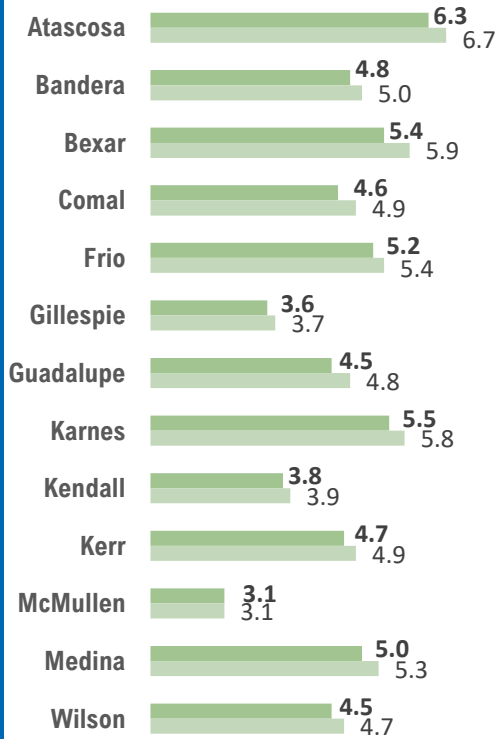

New Braunfels has the lowest unemployment amongst area cities.