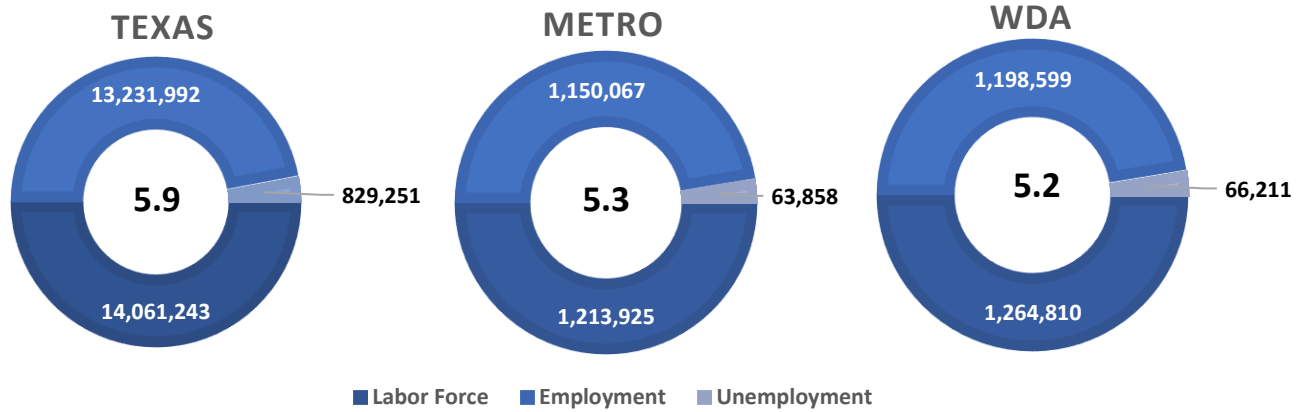

SAN ANTONIO-NEW BRAUNFELS METRO 5.3 UNEMPLOYMENT RATE IS LOWER THAN 5.9 REPORTED FOR THE STATE AND RANKS 2ND (tie) AMONG THE LARGE METRO AREAS
06/18/2021

Unemployment rates declined for all 13 counties from the previous month.