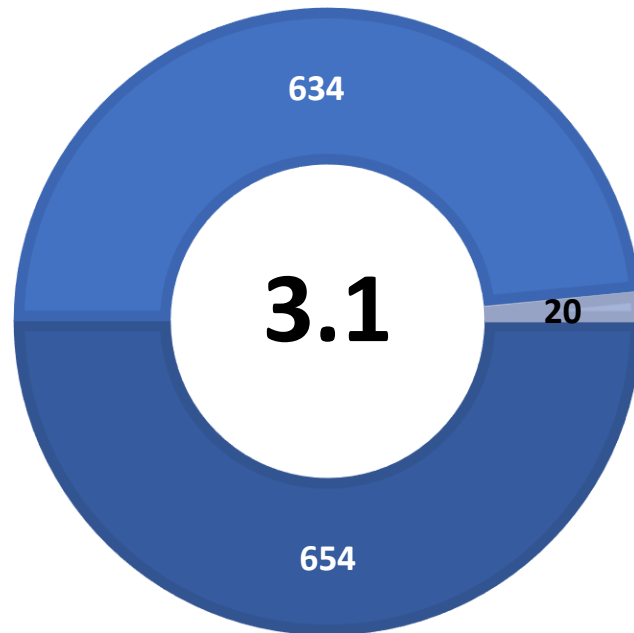

MCMULLEN COUNTY UNEMPLOYMENT RATE REMAINS AT 3.1 PERCENT

Workforce Solutions Alamo releases May 2021 Jobs Report

Source: Texas Workforce Commission/LMCI/LAUS

The Local Area Unemployment Statistics (LAUS) program produces monthly and annual employment, unemployment, and labor force data for Census regions and divisions, States, counties, metropolitan areas, and many cities.

MCMULLEN TX US

■ Labor Force
 ■ Employment
 ■ Unemployment

Highlights

- **3.1% MAY County Unemployment Rate (Not Seasonally Adjusted)**
- **20 people actively looking and available for work**
- **UNCHANGED** from 3.1% in APRIL
- **LOWER** than the 5.2% Unemployment Rate for the 13-County WDA Area
- **LOWER** than the 5.9% Unemployment Rate for the State of Texas
- **MCMULLEN Unemployment Rate ranked lowest in the 13-County WDA Area**