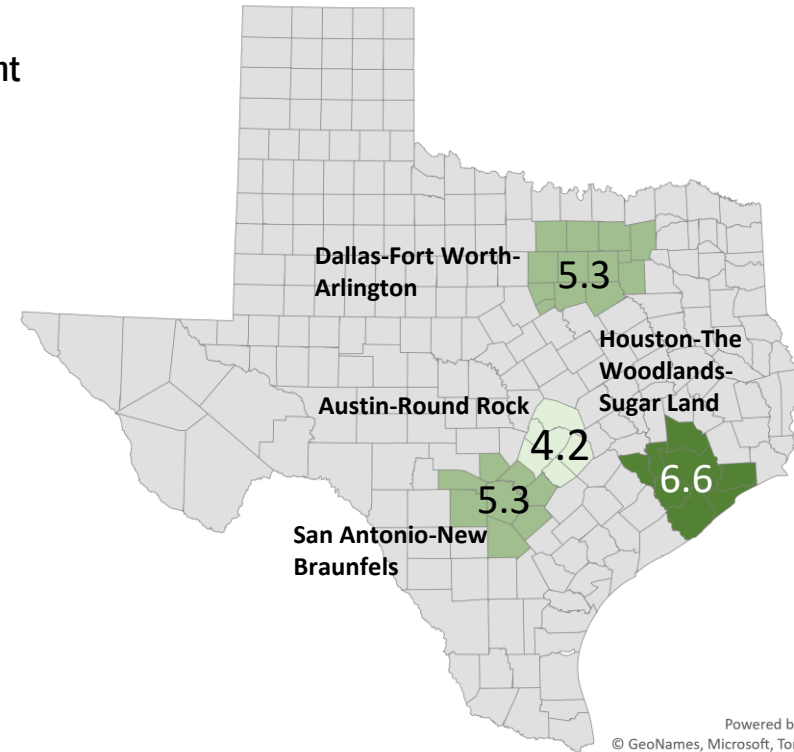

SAN ANTONIO-NEW BRAUNFELS METRO 5.3 UNEMPLOYMENT RATE IS LOWER THAN 5.9 REPORTED FOR THE STATE AND RANKS 2ND (tie) AMONG THE LARGE METRO AREAS
06/18/2021

Unemployment rates declined for all 13 counties from the previous month.

New Braunfels has the lowest unemployment amongst area cities.

Source: Texas Workforce Commission/LMCI/LAUS

The Local Area Unemployment Statistics (LAUS) program produces monthly and annual employment, unemployment, and labor force data for Census regions and divisions, States, counties, metropolitan areas, and many cities.