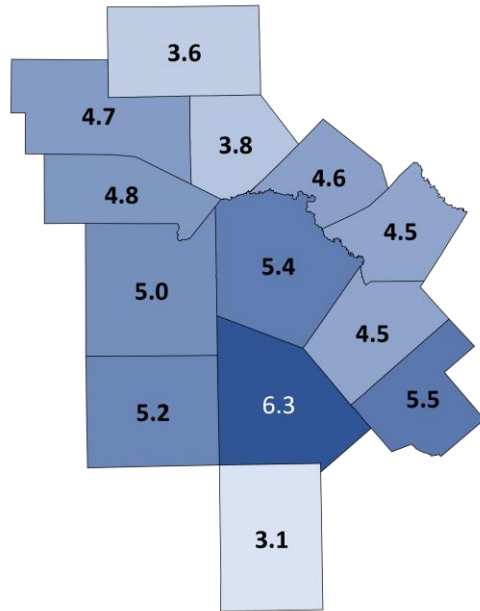

MCMULLEN COUNTY UNEMPLOYMENT RATE REMAINS AT 3.1 PERCENT

Workforce Solutions Alamo releases May 2021 Jobs Report

Source: Texas Workforce Commission/LMCI/LAUS

The Local Area Unemployment Statistics (LAUS) program produces monthly and annual employment, unemployment, and labor force data for Census regions and divisions, States, counties, metropolitan areas, and many cities.

MCMULLEN TX US

■ Labor Force
 ■ Employment
 ■ Unemployment

Highlights

- **3.1% MAY County Unemployment Rate (Not Seasonally Adjusted)**
- **20 people actively looking and available for work**
- **UNCHANGED** from 3.1% in APRIL
- **LOWER** than the 5.2% Unemployment Rate for the 13-County WDA Area
- **LOWER** than the 5.9% Unemployment Rate for the State of Texas
- **MCMULLEN Unemployment Rate ranked lowest in the 13-County WDA Area**

SAN ANTONIO-NEW BRAUNFELS METRO 5.3 UNEMPLOYMENT RATE IS LOWER THAN 5.9 REPORTED FOR THE STATE AND RANKS 2ND (tie) AMONG THE LARGE METRO AREAS
06/18/2021

Unemployment rates declined for all 13 counties from the previous month.

New Braunfels has the lowest unemployment amongst area cities.

Source: Texas Workforce Commission/LMCI/LAUS

The Local Area Unemployment Statistics (LAUS) program produces monthly and annual employment, unemployment, and labor force data for Census regions and divisions, States, counties, metropolitan areas, and many cities.