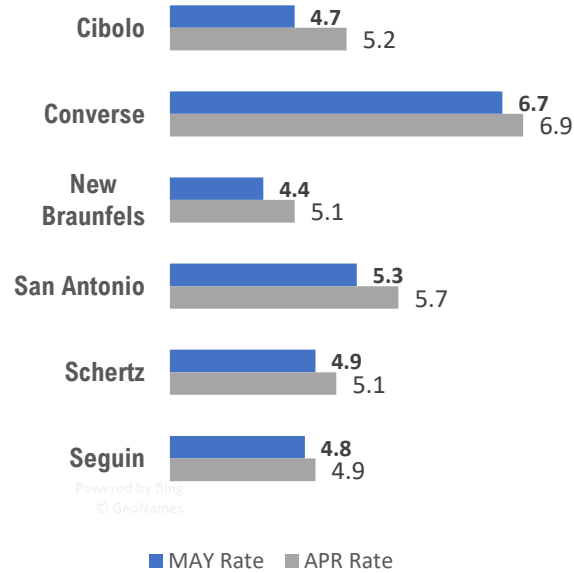

Source: Texas Workforce Commission/LMCI/LAUS

The Local Area Unemployment Statistics (LAUS) program produces monthly and annual employment, unemployment, and labor force data for Census regions and divisions, States, counties, metropolitan areas, and many cities.