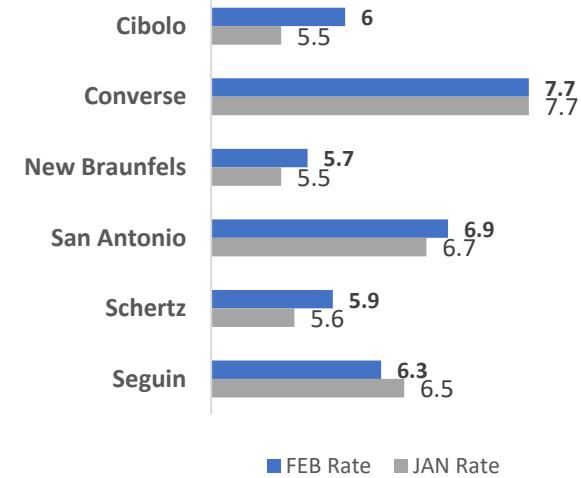

CITY OF SEGUIN

■ Labor Force
 ■ Employment
 ■ Unemployment

Highlights

- **6.3% FEBRUARY City Unemployment Rate (Not Seasonally Adjusted)**
- **860 people actively looking and available for work**
- **DOWN from 6.5% in DECEMBER**
- **LOWER than the 6.8% Unemployment Rate for the San Antonio-New Braunfels Metro Area**
- **LOWER than the 7.5% Unemployment Rate for the State of Texas**
- **City of Seguin Unemployment Rate ranked 3rd highest in the San Antonio-New Braunfels Metro Area**

AREA UNEMPLOYMENT RATES SNAPSHOT

03/26/2021

County Rates

■ Labor Force ■ Employment ■ Unemployment

City Rates

Powered by Bing
© GeoNames

Source: Texas Workforce Commission/LMCI/LAUS

The **Local Area Unemployment Statistics (LAUS)** program produces monthly and annual employment, unemployment, and labor force data for Census regions and divisions, States, counties, metropolitan areas, and many cities.