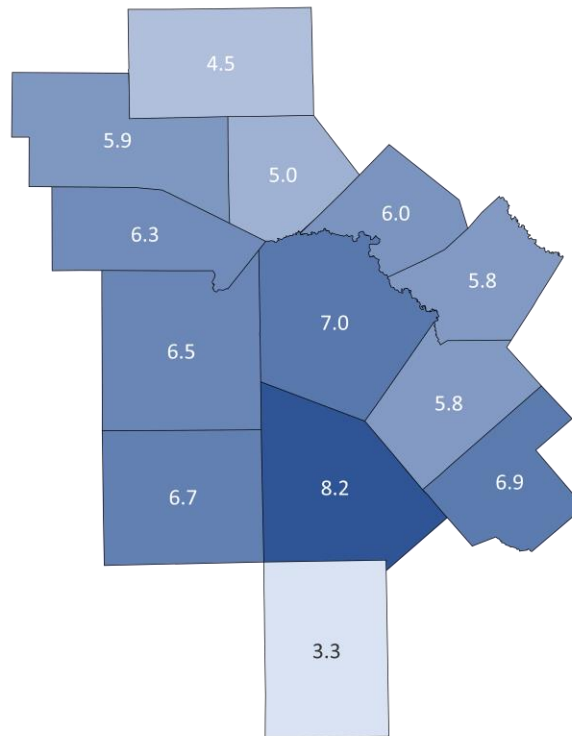

County Rates

■ Labor Force ■ Employment ■ Unemployment