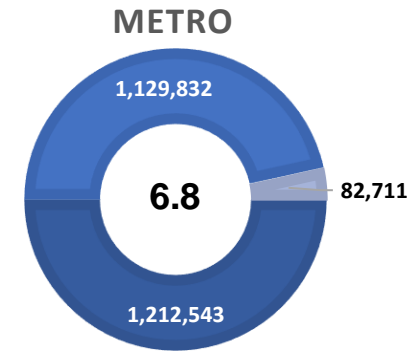

AREA UNEMPLOYMENT RATES SNAPSHOT

03/26/2021