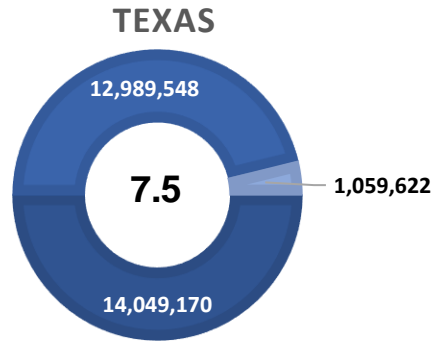

AREA UNEMPLOYMENT RATES SNAPSHOT

03/26/2021