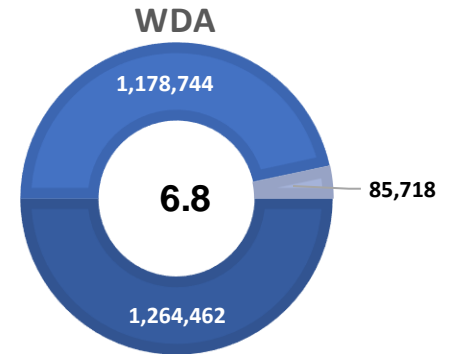

AREA UNEMPLOYMENT RATES SNAPSHOT

03/26/2021