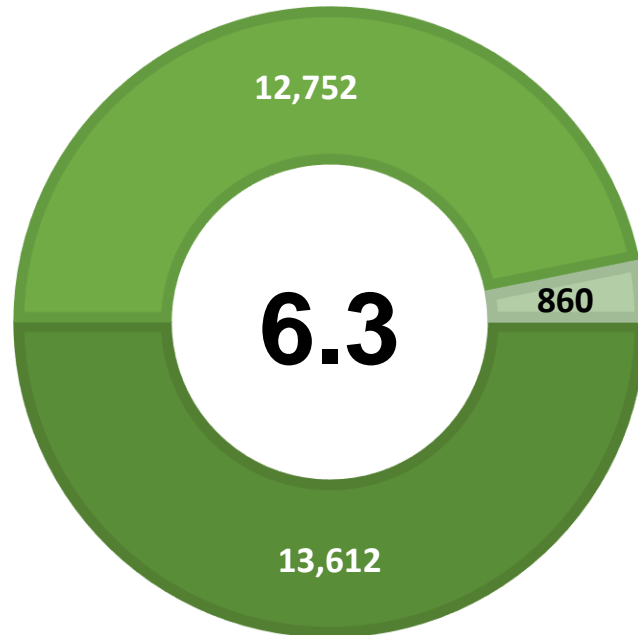

CITY OF SEGUIN UNEMPLOYMENT RATE DECREASES TO 6.3 PERCENT

Workforce Solutions Alamo releases FEBRUARY 2021 Jobs Report

Source: Texas Workforce Commission/LMCI/LAUS

The Local Area Unemployment Statistics (LAUS) program produces monthly and annual employment, unemployment, and labor force data for Census regions and divisions, States, counties, metropolitan areas, and many cities.

CITY OF SEGUIN

■ Labor Force
 ■ Employment
 ■ Unemployment

Highlights

- **6.3% FEBRUARY City Unemployment Rate (Not Seasonally Adjusted)**
- **860 people actively looking and available for work**
- **DOWN from 6.5% in DECEMBER**
- **LOWER than the 6.8% Unemployment Rate for the San Antonio-New Braunfels Metro Area**
- **LOWER than the 7.5% Unemployment Rate for the State of Texas**
- **City of Seguin Unemployment Rate ranked 3rd highest in the San Antonio-New Braunfels Metro Area**