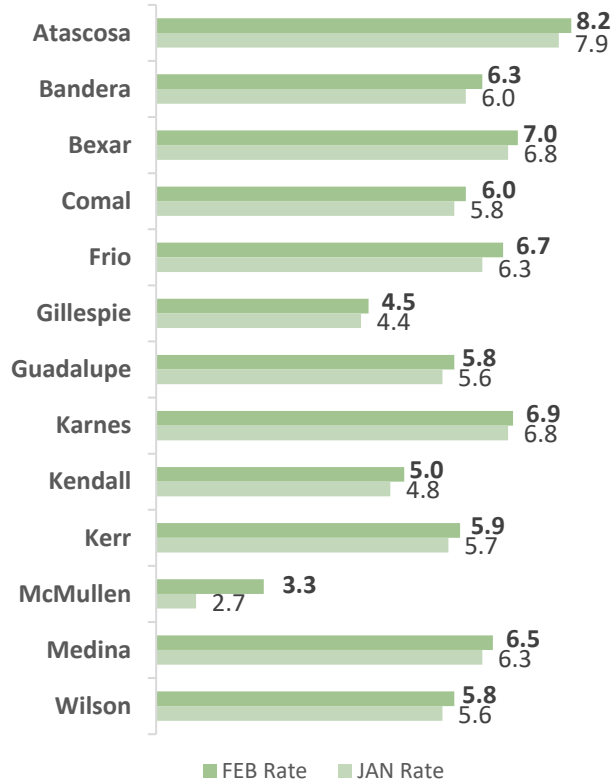

County Rates

■ Labor Force ■ Employment ■ Unemployment