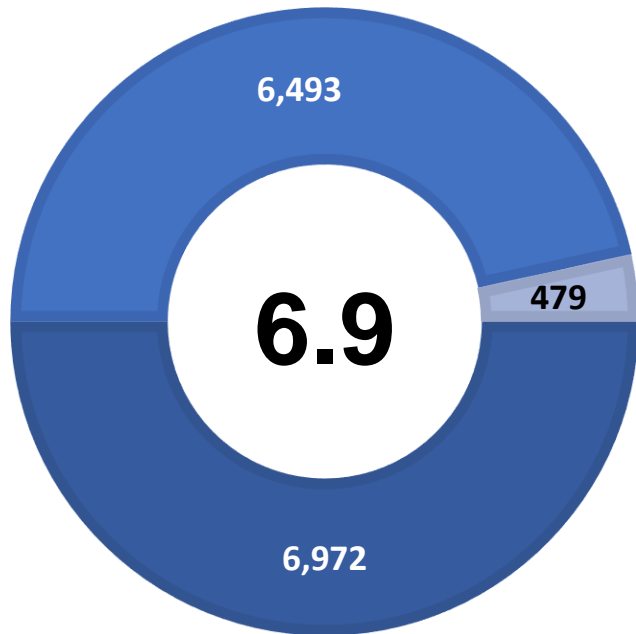

KARNES COUNTY UNEMPLOYMENT RATE INCREASES TO 6.9 PERCENT

Workforce Solutions Alamo releases FEBRUARY 2021 Jobs Report

Source: Texas Workforce Commission/LMCI/LAUS

The Local Area Unemployment Statistics (LAUS) program produces monthly and annual employment, unemployment, and labor force data for Census regions and divisions, States, counties, metropolitan areas, and many cities.

KARNES TX US

■ Labor Force
■ Employment
■ Unemployment

Highlights

- **6.9% FEBRUARY County Unemployment Rate (Not Seasonally Adjusted)**
- **479 people actively looking and available for work**
- **UP from 6.8% in JANUARY**
- **HIGHER than the 6.8% Unemployment Rate for the 13-County WDA Area**
- **LOWER than the 7.5% Unemployment Rate for the State of Texas**
- **KARNES Unemployment Rate ranked 3rd highest in the 13-County WDA Area**

Note: Only the actual/unadjusted series unemployment rate estimates for Texas and the US are comparable to sub-state unemployment rates. Adjusted rates are calculated by smoothing out the changes in unemployment due to the typical seasonal hiring and layoffs. Rates reported are estimates and variations in previously reported rates can occur with BLS readjustments.

Workforce Solutions Alamo is an equal opportunity employer/program. Auxiliary aids and services are available upon request to individuals with disabilities. Texas Relay Numbers: 1-800-735-2989 (TDD) or 1-800-735-2988 (Voice) or 711.