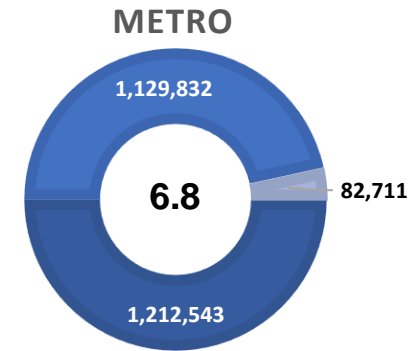

AREA UNEMPLOYMENT RATES SNAPSHOT

03/26/2021