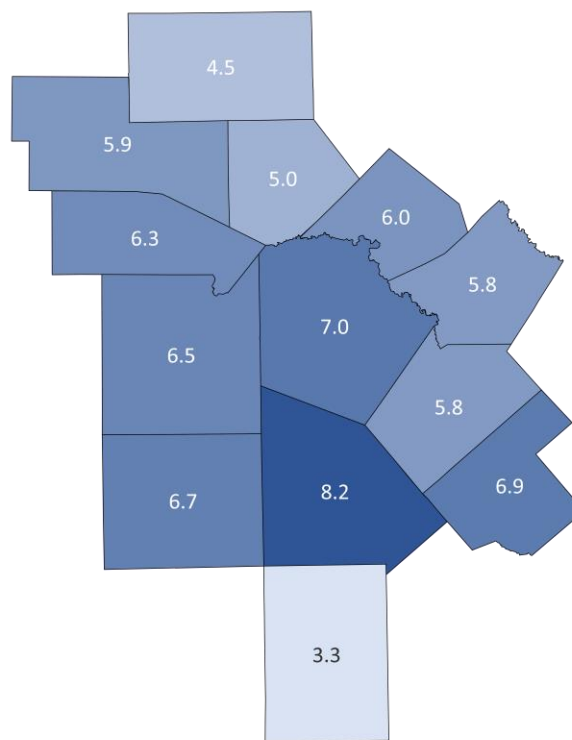

County Rates

■ Labor Force ■ Employment ■ Unemployment