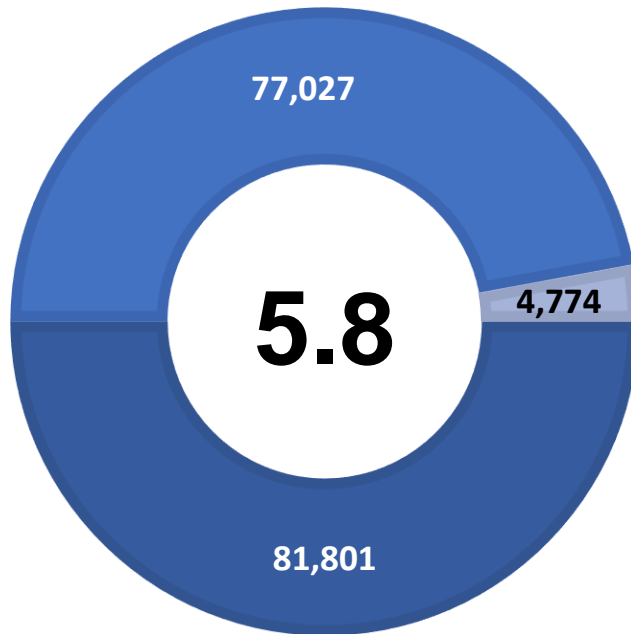

GUADALUPE COUNTY UNEMPLOYMENT RATE INCREASES TO 5.8 PERCENT

Workforce Solutions Alamo releases FEBRUARY 2021 Jobs Report

Source: Texas Workforce Commission/LMCI/LAUS

The Local Area Unemployment Statistics (LAUS) program produces monthly and annual employment, unemployment, and labor force data for Census regions and divisions, States, counties, metropolitan areas, and many cities.

GUADALUPE TX US

■ Labor Force
■ Employment
■ Unemployment

Highlights

- **5.8% FEBRUARY County Unemployment Rate (Not Seasonally Adjusted)**
- **4,774 people actively looking and available for work**
- **UP from 5.6% in JANUARY**
- **LOWER than the 6.8% Unemployment Rate for the 13-County WDA Area**
- **LOWER than the 7.5% Unemployment Rate for the State of Texas**
- **GUADALUPE Unemployment Rate ranked 4th lowest among the 13-County WDA Area**

Note: Only the actual/unadjusted series unemployment rate estimates for Texas and the US are comparable to sub-state unemployment rates. Adjusted rates are calculated by smoothing out the changes in unemployment due to the typical seasonal hiring and layoffs. Rates reported are estimates and variations in previously reported rates can occur with BLS readjustments.

Workforce Solutions Alamo is an equal opportunity employer/program. Auxiliary aids and services are available upon request to individuals with disabilities. Texas Relay Numbers: 1-800-735-2989 (TDD) or 1-800-735-2988 (Voice) or 711.