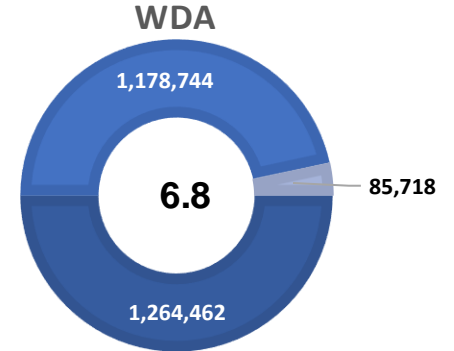

AREA UNEMPLOYMENT RATES SNAPSHOT

03/26/2021