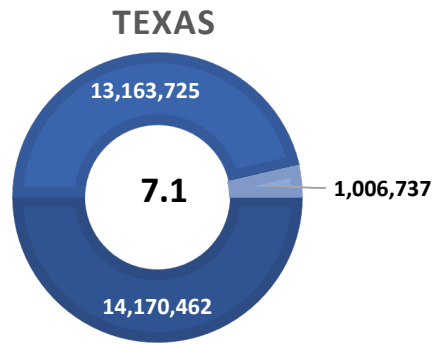

AREA UNEMPLOYMENT RATES SNAPSHOT

01/22/2021

■ Labor Force ■ Employment ■ Unemployment