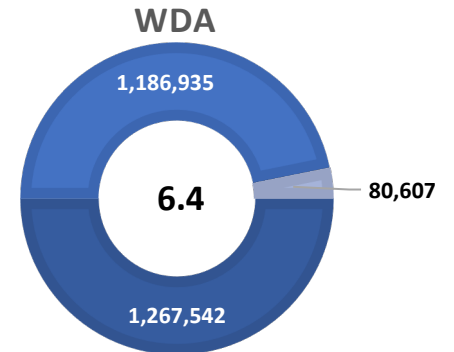

AREA UNEMPLOYMENT RATES SNAPSHOT

01/22/2021

■ Labor Force ■ Employment ■ Unemployment