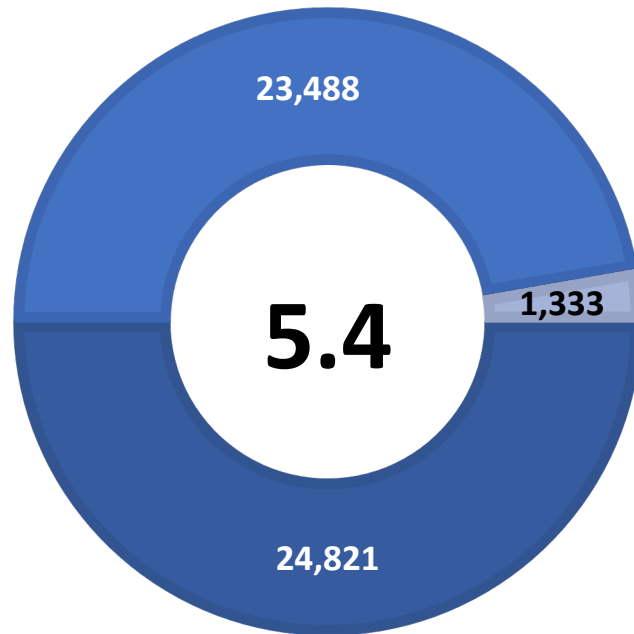

WILSON COUNTY UNEMPLOYMENT RATE DECREASES TO 5.4 PERCENT

Workforce Solutions Alamo releases December 2020 Jobs Report

Source: Texas Workforce Commission/LMCI/LAUS

The Local Area Unemployment Statistics (LAUS) program produces monthly and annual employment, unemployment, and labor force data for Census regions and divisions, States, counties, metropolitan areas, and many cities.

WILSON TX US

■ Labor Force
 ■ Employment
 ■ Unemployment

Highlights

- **5.4% December County Unemployment Rate (Not Seasonally Adjusted)**
- **1,333 people actively looking and available for work**
- **DOWN from 6.1% in November**
- **LOWER than the 6.4% Unemployment Rate 13-County WDA Area**
- **LOWER than the 7.1% Unemployment Rate for the State of Texas**
- **WILSON Unemployment Rate ranked 5th lowest in the 13-County WDA Area**