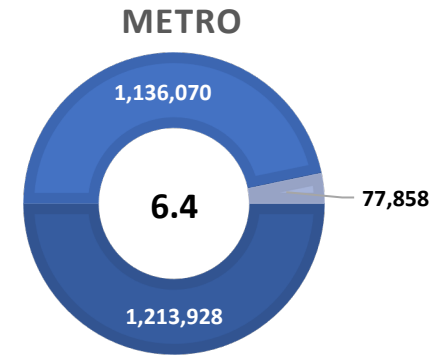

AREA UNEMPLOYMENT RATES SNAPSHOT

01/22/2021

■ Labor Force ■ Employment ■ Unemployment