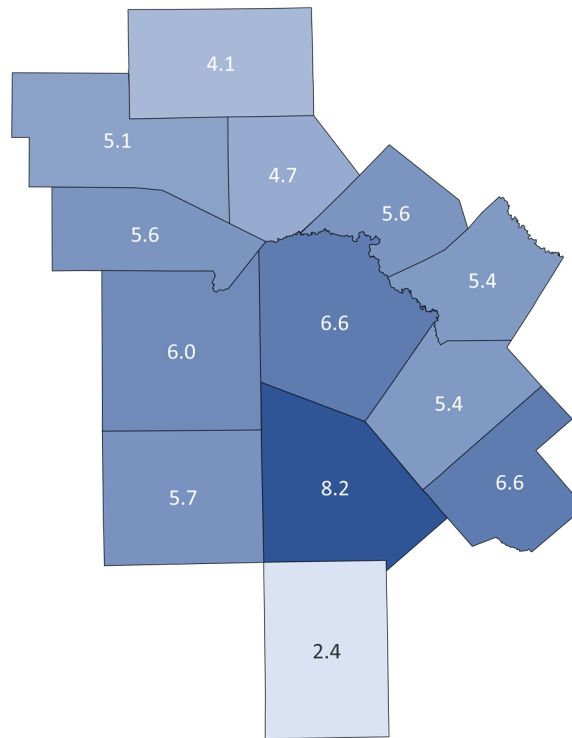

WILSON TX US

■ Labor Force
 ■ Employment
 ■ Unemployment

Highlights

- **5.4% December County Unemployment Rate (Not Seasonally Adjusted)**
- **1,333 people actively looking and available for work**
- **DOWN from 6.1% in November**
- **LOWER than the 6.4% Unemployment Rate 13-County WDA Area**
- **LOWER than the 7.1% Unemployment Rate for the State of Texas**
- **WILSON Unemployment Rate ranked 5th lowest in the 13-County WDA Area**

AREA UNEMPLOYMENT RATES SNAPSHOT

01/22/2021

■ Labor Force ■ Employment ■ Unemployment

County Rates

City Rates

Powered by Bing
© GeoNames

Source: Texas Workforce Commission/LMCI/LAUS

The **Local Area Unemployment Statistics (LAUS)** program produces monthly and annual employment, unemployment, and labor force data for Census regions and divisions, States, counties, metropolitan areas, and many cities.