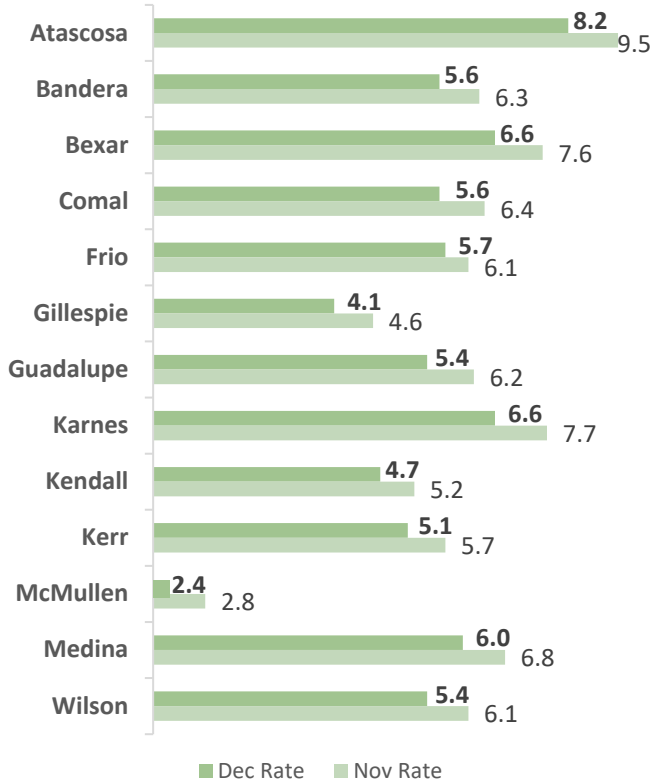

WILSON TX US

■ Labor Force
 ■ Employment
 ■ Unemployment

Highlights

- **5.4% December County Unemployment Rate (Not Seasonally Adjusted)**
- **1,333 people actively looking and available for work**
- **DOWN from 6.1% in November**
- **LOWER than the 6.4% Unemployment Rate 13-County WDA Area**
- **LOWER than the 7.1% Unemployment Rate for the State of Texas**
- **WILSON Unemployment Rate ranked 5th lowest in the 13-County WDA Area**

Workforce Solutions Alamo is an equal opportunity employer/program. Auxiliary aids and services are available upon request to individuals with disabilities. Texas Relay Numbers: 1-800-735-2989 (TDD) or 1-800-735-2988 (Voice) or 711.

AREA UNEMPLOYMENT RATES SNAPSHOT

01/22/2021

■ Labor Force ■ Employment ■ Unemployment

County Rates

City Rates

Powered by Bing
© GeoNames

Source: Texas Workforce Commission/LMCI/LAUS

The **Local Area Unemployment Statistics (LAUS)** program produces monthly and annual employment, unemployment, and labor force data for Census regions and divisions, States, counties, metropolitan areas, and many cities.