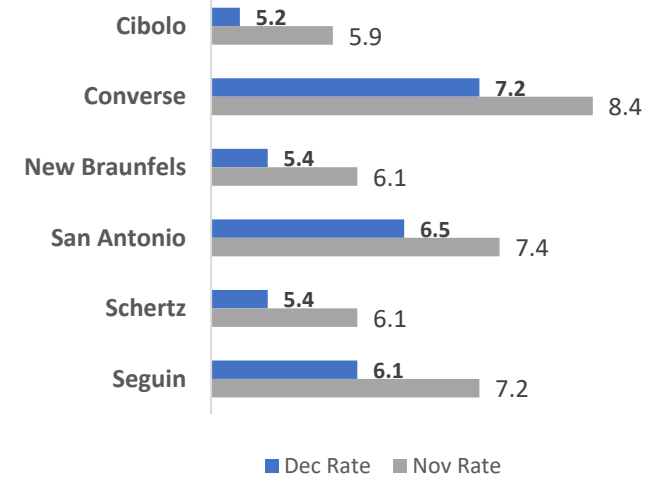

AREA UNEMPLOYMENT RATES SNAPSHOT

01/22/2021

■ Labor Force ■ Employment ■ Unemployment

County Rates

City Rates

Powered by Bing
© GeoNames

Source: Texas Workforce Commission/LMCI/LAUS

The **Local Area Unemployment Statistics (LAUS)** program produces monthly and annual employment, unemployment, and labor force data for Census regions and divisions, States, counties, metropolitan areas, and many cities.