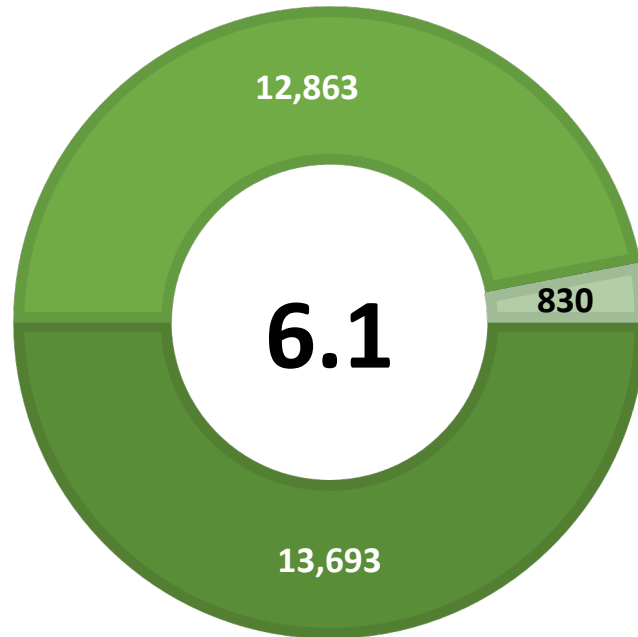

CITY OF SEGUIN UNEMPLOYMENT RATE DECREASES TO 6.1 PERCENT

Workforce Solutions Alamo releases December 2020 Jobs Report

Source: Texas Workforce Commission/LMCI/LAUS

The Local Area Unemployment Statistics (LAUS) program produces monthly and annual employment, unemployment, and labor force data for Census regions and divisions, States, counties, metropolitan areas, and many cities.

CITY OF SEGUIN

■ Labor Force
 ■ Employment
 ■ Unemployment

Highlights

- **6.1% December City Unemployment Rate (Not Seasonally Adjusted)**
- **830 people actively looking and available for work**
- **DOWN from 7.2% in November**
- **LOWER than the 6.4% Unemployment Rate for the San Antonio-New Braunfels Metro Area**
- **LOWER than the 7.1% Unemployment Rate for the State of Texas**
- **City of Seguin Unemployment Rate ranked 3rd highest in the San Antonio-New Braunfels Metro Area**