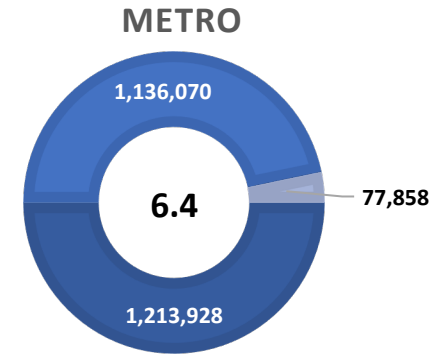

AREA UNEMPLOYMENT RATES SNAPSHOT

01/22/2021

■ Labor Force ■ Employment ■ Unemployment