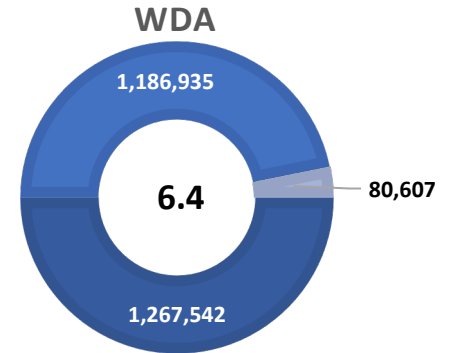

AREA UNEMPLOYMENT RATES SNAPSHOT

01/22/2021

■ Labor Force ■ Employment ■ Unemployment