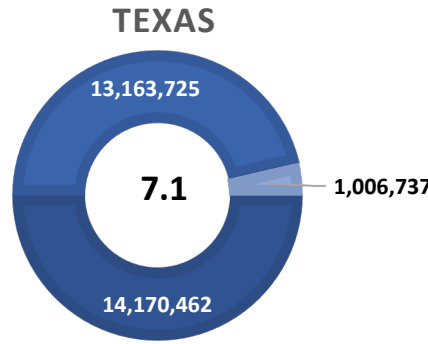

AREA UNEMPLOYMENT RATES SNAPSHOT

01/22/2021

■ Labor Force ■ Employment ■ Unemployment