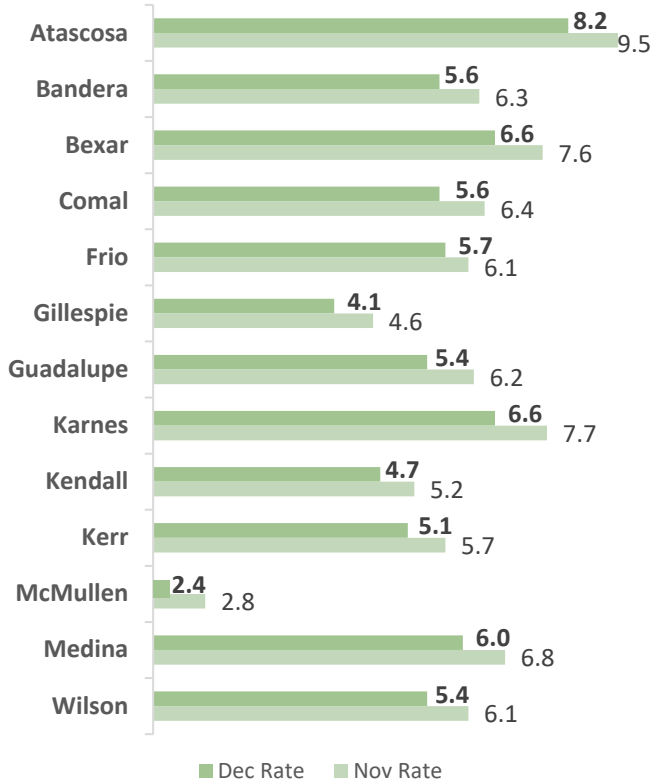

CITY OF SEGUIN

■ Labor Force
 ■ Employment
 ■ Unemployment

Highlights

- **6.1% December City Unemployment Rate (Not Seasonally Adjusted)**
- **830 people actively looking and available for work**
- **DOWN from 7.2% in November**
- **LOWER than the 6.4% Unemployment Rate for the San Antonio-New Braunfels Metro Area**
- **LOWER than the 7.1% Unemployment Rate for the State of Texas**
- **City of Seguin Unemployment Rate ranked 3rd highest in the San Antonio-New Braunfels Metro Area**

Workforce Solutions Alamo is an equal opportunity employer/program. Auxiliary aids and services are available upon request to individuals with disabilities. Texas Relay Numbers: 1-800-735-2989 (TDD) or 1-800-735-2988 (Voice) or 711.

AREA UNEMPLOYMENT RATES SNAPSHOT

01/22/2021

■ Labor Force ■ Employment ■ Unemployment

County Rates

City Rates

Powered by Bing
© GeoNames

Source: Texas Workforce Commission/LMCI/LAUS

The **Local Area Unemployment Statistics (LAUS)** program produces monthly and annual employment, unemployment, and labor force data for Census regions and divisions, States, counties, metropolitan areas, and many cities.