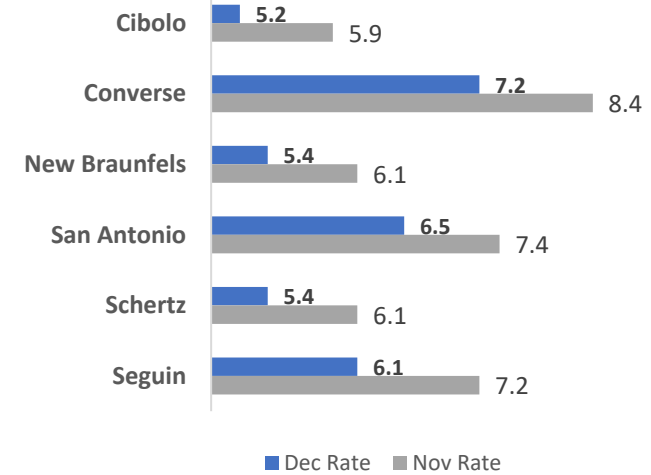

CITY OF SEGUIN

■ Labor Force
 ■ Employment
 ■ Unemployment

Highlights

- **6.1% December City Unemployment Rate (Not Seasonally Adjusted)**
- **830 people actively looking and available for work**
- **DOWN from 7.2% in November**
- **LOWER than the 6.4% Unemployment Rate for the San Antonio-New Braunfels Metro Area**
- **LOWER than the 7.1% Unemployment Rate for the State of Texas**
- **City of Seguin Unemployment Rate ranked 3rd highest in the San Antonio-New Braunfels Metro Area**

AREA UNEMPLOYMENT RATES SNAPSHOT

01/22/2021

■ Labor Force ■ Employment ■ Unemployment

County Rates

City Rates

Powered by Bing
© GeoNames

Source: Texas Workforce Commission/LMCI/LAUS

The **Local Area Unemployment Statistics (LAUS)** program produces monthly and annual employment, unemployment, and labor force data for Census regions and divisions, States, counties, metropolitan areas, and many cities.