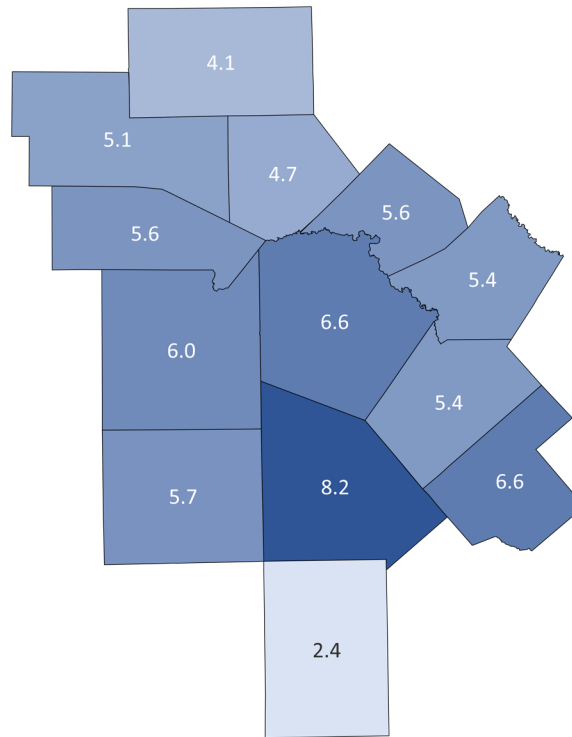

CITY OF SEGUIN

■ Labor Force
 ■ Employment
 ■ Unemployment

Highlights

- **6.1% December City Unemployment Rate (Not Seasonally Adjusted)**
- **830 people actively looking and available for work**
- **DOWN from 7.2% in November**
- **LOWER than the 6.4% Unemployment Rate for the San Antonio-New Braunfels Metro Area**
- **LOWER than the 7.1% Unemployment Rate for the State of Texas**
- **City of Seguin Unemployment Rate ranked 3rd highest in the San Antonio-New Braunfels Metro Area**

AREA UNEMPLOYMENT RATES SNAPSHOT

01/22/2021

■ Labor Force ■ Employment ■ Unemployment

County Rates

City Rates

Powered by Bing
© GeoNames

Source: Texas Workforce Commission/LMCI/LAUS

The **Local Area Unemployment Statistics (LAUS)** program produces monthly and annual employment, unemployment, and labor force data for Census regions and divisions, States, counties, metropolitan areas, and many cities.