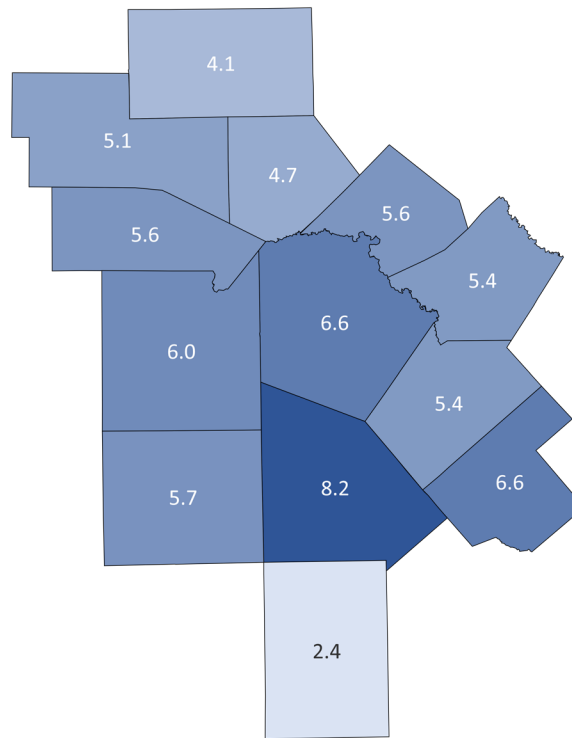

CITY OF SCHERTZ

■ Labor Force
 ■ Employment
 ■ Unemployment

Highlights

- **5.4% December City Unemployment Rate (Not Seasonally Adjusted)**
- **1,057 people actively looking and available for work**
- **DOWN from 6.1% in November**
- **LOWER than the 6.4% Unemployment Rate for the San Antonio-New Braunfels Metro Area**
- **LOWER than the 7.1% Unemployment Rate for the State of Texas**
- **City of Schertz Unemployment Rate ranked 2nd lowest in the San Antonio-New Braunfels Metro Area**

AREA UNEMPLOYMENT RATES SNAPSHOT

01/22/2021

■ Labor Force ■ Employment ■ Unemployment

County Rates

City Rates

Powered by Bing
© GeoNames

Source: Texas Workforce Commission/LMCI/LAUS

The **Local Area Unemployment Statistics (LAUS)** program produces monthly and annual employment, unemployment, and labor force data for Census regions and divisions, States, counties, metropolitan areas, and many cities.