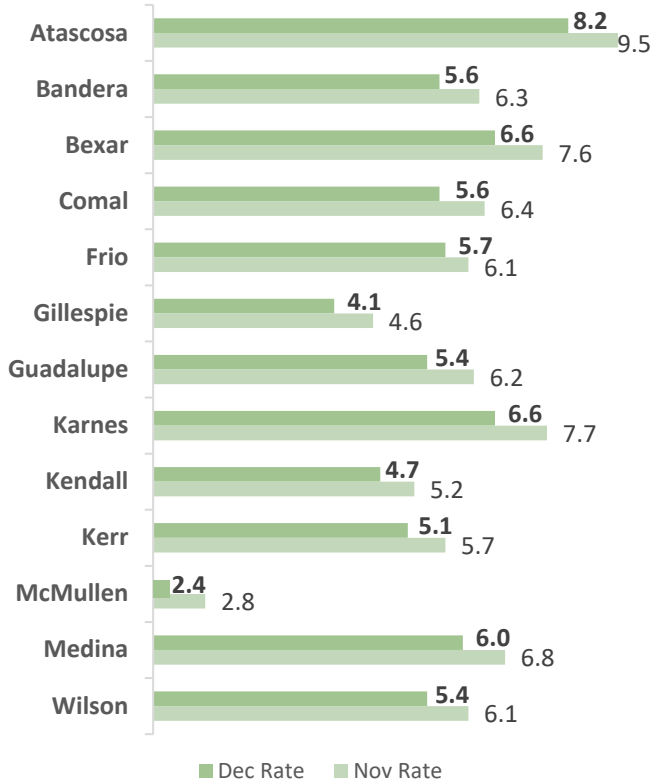

CITY OF SCHERTZ

■ Labor Force
 ■ Employment
 ■ Unemployment

Highlights

- **5.4% December City Unemployment Rate (Not Seasonally Adjusted)**
- **1,057 people actively looking and available for work**
- **DOWN from 6.1% in November**
- **LOWER than the 6.4% Unemployment Rate for the San Antonio-New Braunfels Metro Area**
- **LOWER than the 7.1% Unemployment Rate for the State of Texas**
- **City of Schertz Unemployment Rate ranked 2nd lowest in the San Antonio-New Braunfels Metro Area**

Workforce Solutions Alamo is an equal opportunity employer/program. Auxiliary aids and services are available upon request to individuals with disabilities. Texas Relay Numbers: 1-800-735-2989 (TDD) or 1-800-735-2988 (Voice) or 711.

AREA UNEMPLOYMENT RATES SNAPSHOT

01/22/2021

■ Labor Force ■ Employment ■ Unemployment

County Rates

City Rates

Powered by Bing
© GeoNames

Source: Texas Workforce Commission/LMCI/LAUS

The **Local Area Unemployment Statistics (LAUS)** program produces monthly and annual employment, unemployment, and labor force data for Census regions and divisions, States, counties, metropolitan areas, and many cities.