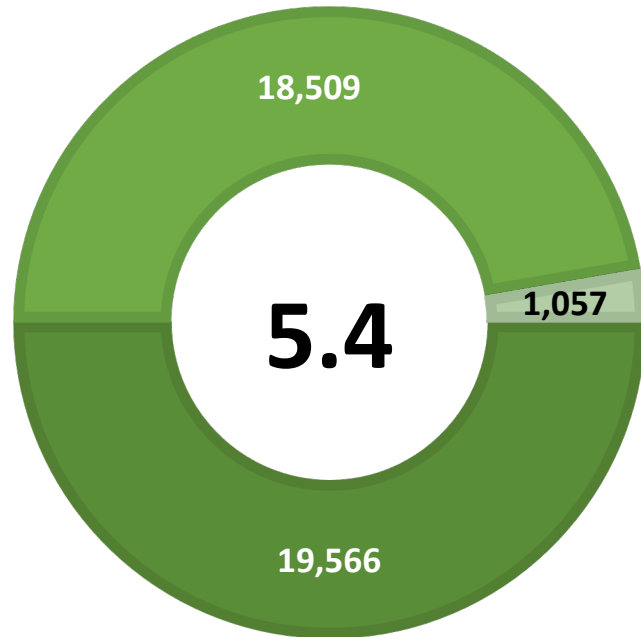

CITY OF SCHERTZ UNEMPLOYMENT RATE DECREASES TO 5.4 PERCENT

Workforce Solutions Alamo releases December 2020 Jobs Report

Source: Texas Workforce Commission/LMCI/LAUS

The Local Area Unemployment Statistics (LAUS) program produces monthly and annual employment, unemployment, and labor force data for Census regions and divisions, States, counties, metropolitan areas, and many cities.

CITY OF SCHERTZ

■ Labor Force
 ■ Employment
 ■ Unemployment

Highlights

- **5.4% December City Unemployment Rate (Not Seasonally Adjusted)**
- **1,057 people actively looking and available for work**
- **DOWN from 6.1% in November**
- **LOWER than the 6.4% Unemployment Rate for the San Antonio-New Braunfels Metro Area**
- **LOWER than the 7.1% Unemployment Rate for the State of Texas**
- **City of Schertz Unemployment Rate ranked 2nd lowest in the San Antonio-New Braunfels Metro Area**