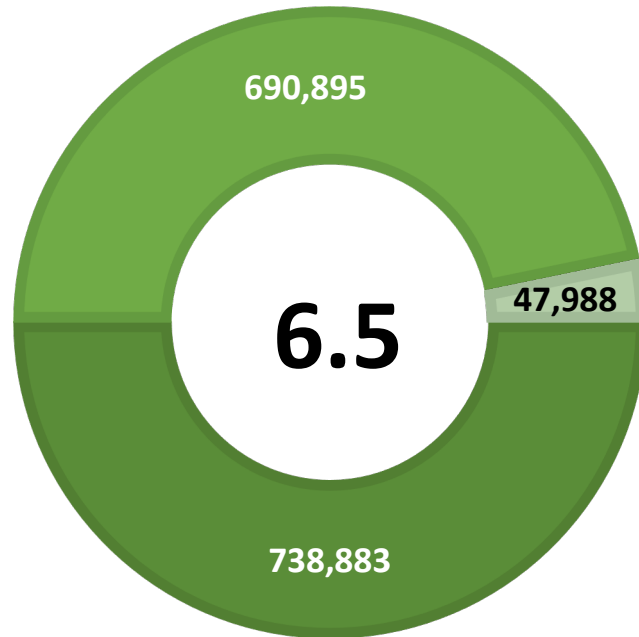

# CITY OF SAN ANTONIO UNEMPLOYMENT RATE DECREASES TO 6.5 PERCENT

## Workforce Solutions Alamo releases December 2020 Jobs Report

Source: Texas Workforce Commission/LMCI/LAUS

The Local Area Unemployment Statistics (LAUS) program produces monthly and annual employment, unemployment, and labor force data for Census regions and divisions, States, counties, metropolitan areas, and many cities.

### CITY OF SAN ANTONIO

■ Labor Force  
 ■ Employment  
 ■ Unemployment

### Highlights

- **6.5% December City Unemployment Rate (Not Seasonally Adjusted)**
- **47,988 people actively looking and available for work**
- **DOWN** from 7.4% in November
- **HIGHER** than the 6.4% Unemployment Rate for the San Antonio-New Braunfels Metro Area
- **LOWER** than the 7.1% Unemployment Rate for the State of Texas
- **City of San Antonio Unemployment Rate ranked 2nd highest in the San Antonio-New Braunfels Metro Area**