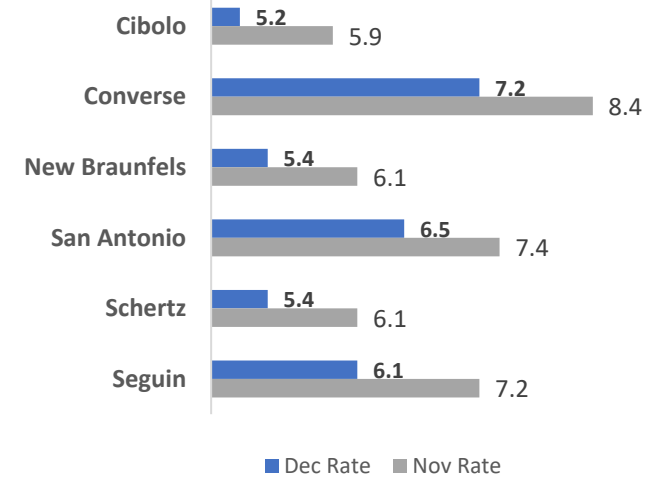

City Rates

Powered by Bing
© GeoNames

Source: Texas Workforce Commission/LMCI/LAUS

The **Local Area Unemployment Statistics (LAUS)** program produces monthly and annual employment, unemployment, and labor force data for Census regions and divisions, States, counties, metropolitan areas, and many cities.