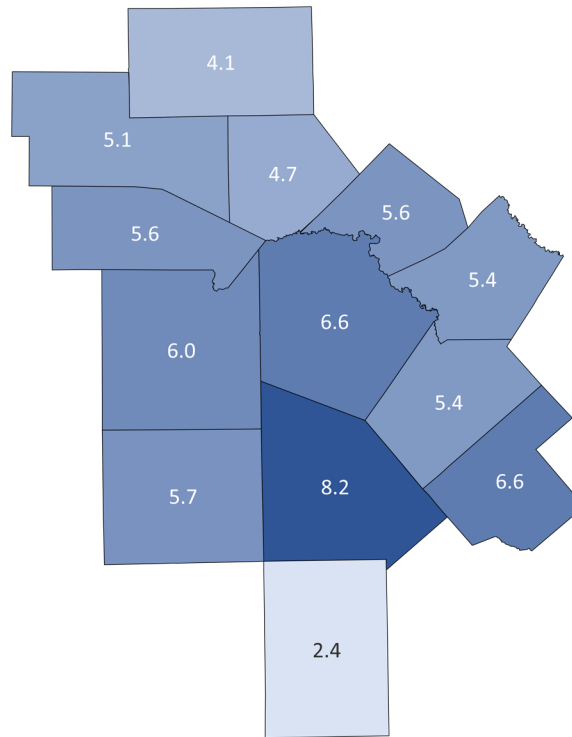

### CITY OF SAN ANTONIO

■ Labor Force  
 ■ Employment  
 ■ Unemployment

### Highlights

- **6.5% December City Unemployment Rate (Not Seasonally Adjusted)**
- **47,988 people actively looking and available for work**
- **DOWN** from 7.4% in November
- **HIGHER** than the 6.4% Unemployment Rate for the San Antonio-New Braunfels Metro Area
- **LOWER** than the 7.1% Unemployment Rate for the State of Texas
- **City of San Antonio Unemployment Rate ranked 2nd highest in the San Antonio-New Braunfels Metro Area**

# AREA UNEMPLOYMENT RATES SNAPSHOT

01/22/2021

■ Labor Force ■ Employment ■ Unemployment

## County Rates