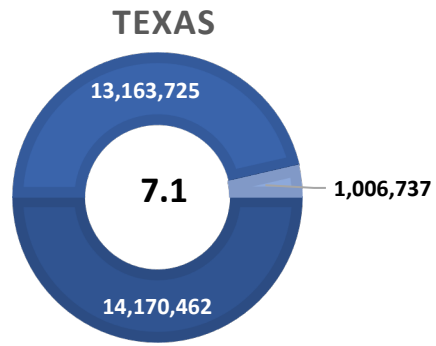

AREA UNEMPLOYMENT RATES SNAPSHOT

01/22/2021

■ Labor Force ■ Employment ■ Unemployment