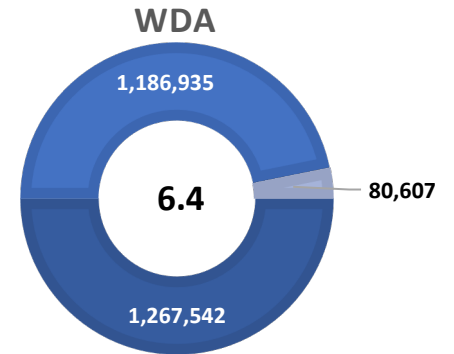

AREA UNEMPLOYMENT RATES SNAPSHOT

01/22/2021

■ Labor Force ■ Employment ■ Unemployment