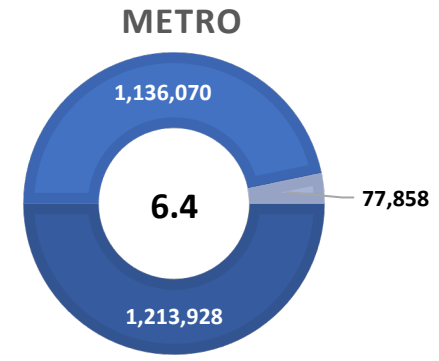

AREA UNEMPLOYMENT RATES SNAPSHOT

01/22/2021

■ Labor Force ■ Employment ■ Unemployment