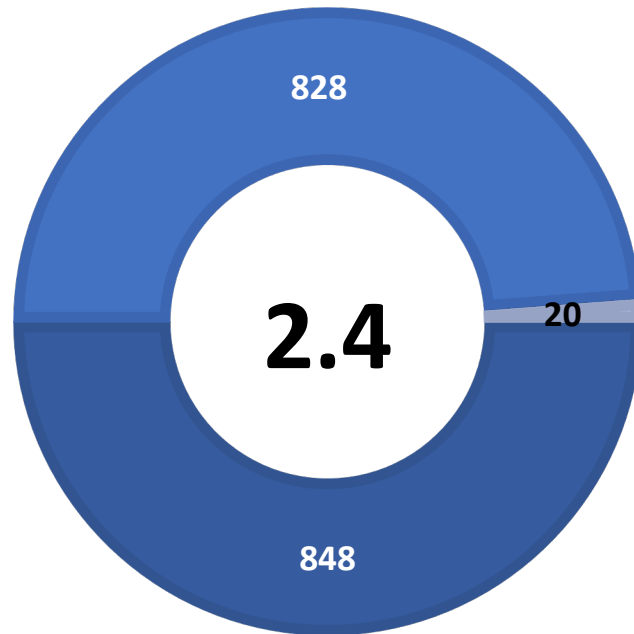

MCMULLEN COUNTY UNEMPLOYMENT RATE DECREASES TO 2.4 PERCENT

Workforce Solutions Alamo releases December 2020 Jobs Report

Source: Texas Workforce Commission/LMCI/LAUS

The Local Area Unemployment Statistics (LAUS) program produces monthly and annual employment, unemployment, and labor force data for Census regions and divisions, States, counties, metropolitan areas, and many cities.

MCMULLEN TX US

■ Labor Force
■ Employment
■ Unemployment

Highlights

- **2.4% December County Unemployment Rate (Not Seasonally Adjusted)**
- **20 people actively looking and available for work**
- **DOWN from 2.8% in November**
- **LOWER than the 6.4% Unemployment Rate 13-County WDA Area**
- **LOWER than the 7.1% Unemployment Rate for the State of Texas**
- **MCMULLEN Unemployment Rate ranked lowest in the 13-County WDA Area**

Note: Only the actual/unadjusted series unemployment rate estimates for Texas and the US are comparable to sub-state unemployment rates. Adjusted rates are calculated by smoothing out the changes in unemployment due to the typical seasonal hiring and layoffs. Rates reported are estimates and variations in previously reported rates can occur with BLS readjustments.

Workforce Solutions Alamo is an equal opportunity employer/program. Auxiliary aids and services are available upon request to individuals with disabilities. Texas Relay Numbers: 1-800-735-2989 (TDD) or 1-800-735-2988 (Voice) or 711.