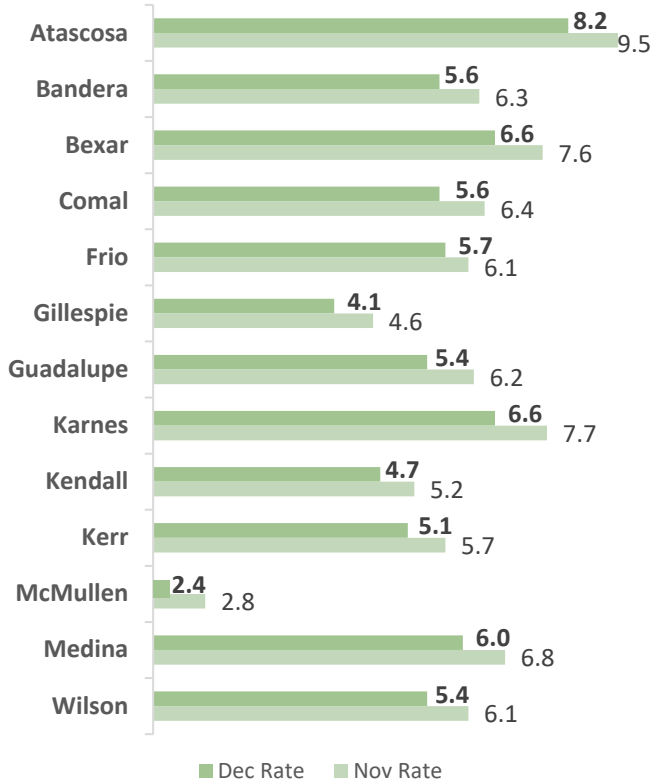

County Rates