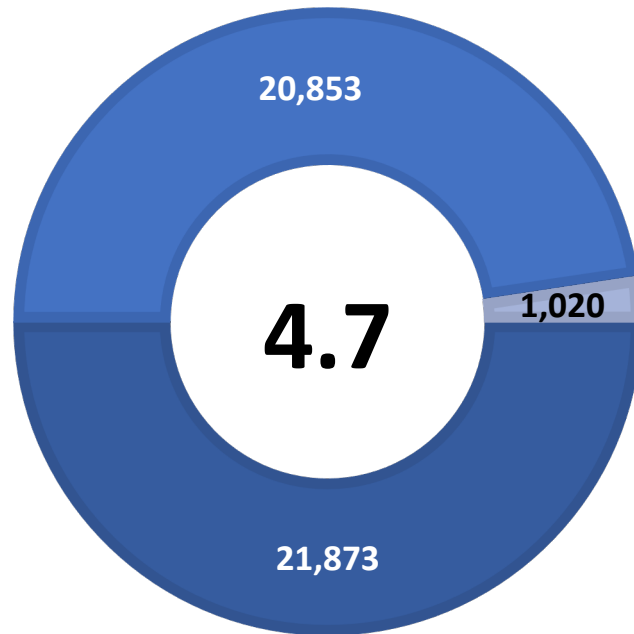

KENDALL COUNTY UNEMPLOYMENT RATE DECREASES TO 4.7 PERCENT

Workforce Solutions Alamo releases December 2020 Jobs Report

Source: Texas Workforce Commission/LMCI/LAUS

The Local Area Unemployment Statistics (LAUS) program produces monthly and annual employment, unemployment, and labor force data for Census regions and divisions, States, counties, metropolitan areas, and many cities.

KENDALL TX US

■ Labor Force
■ Employment
■ Unemployment

Highlights

- **4.7% December County Unemployment Rate (Not Seasonally Adjusted)**
- **1,020 people actively looking and available for work**
- **DOWN from 5.2% in November**
- **LOWER than the 6.4% Unemployment Rate 13-County WDA Area**
- **LOWER than the 7.1% Unemployment Rate for the State of Texas**
- **KENDALL Unemployment Rate ranked 3rd lowest in the 13-County WDA Area**

Note: Only the actual/unadjusted series unemployment rate estimates for Texas and the US are comparable to sub-state unemployment rates. Adjusted rates are calculated by smoothing out the changes in unemployment due to the typical seasonal hiring and layoffs. Rates reported are estimates and variations in previously reported rates can occur with BLS readjustments.

Workforce Solutions Alamo is an equal opportunity employer/program. Auxiliary aids and services are available upon request to individuals with disabilities. Texas Relay Numbers: 1-800-735-2989 (TDD) or 1-800-735-2988 (Voice) or 711.